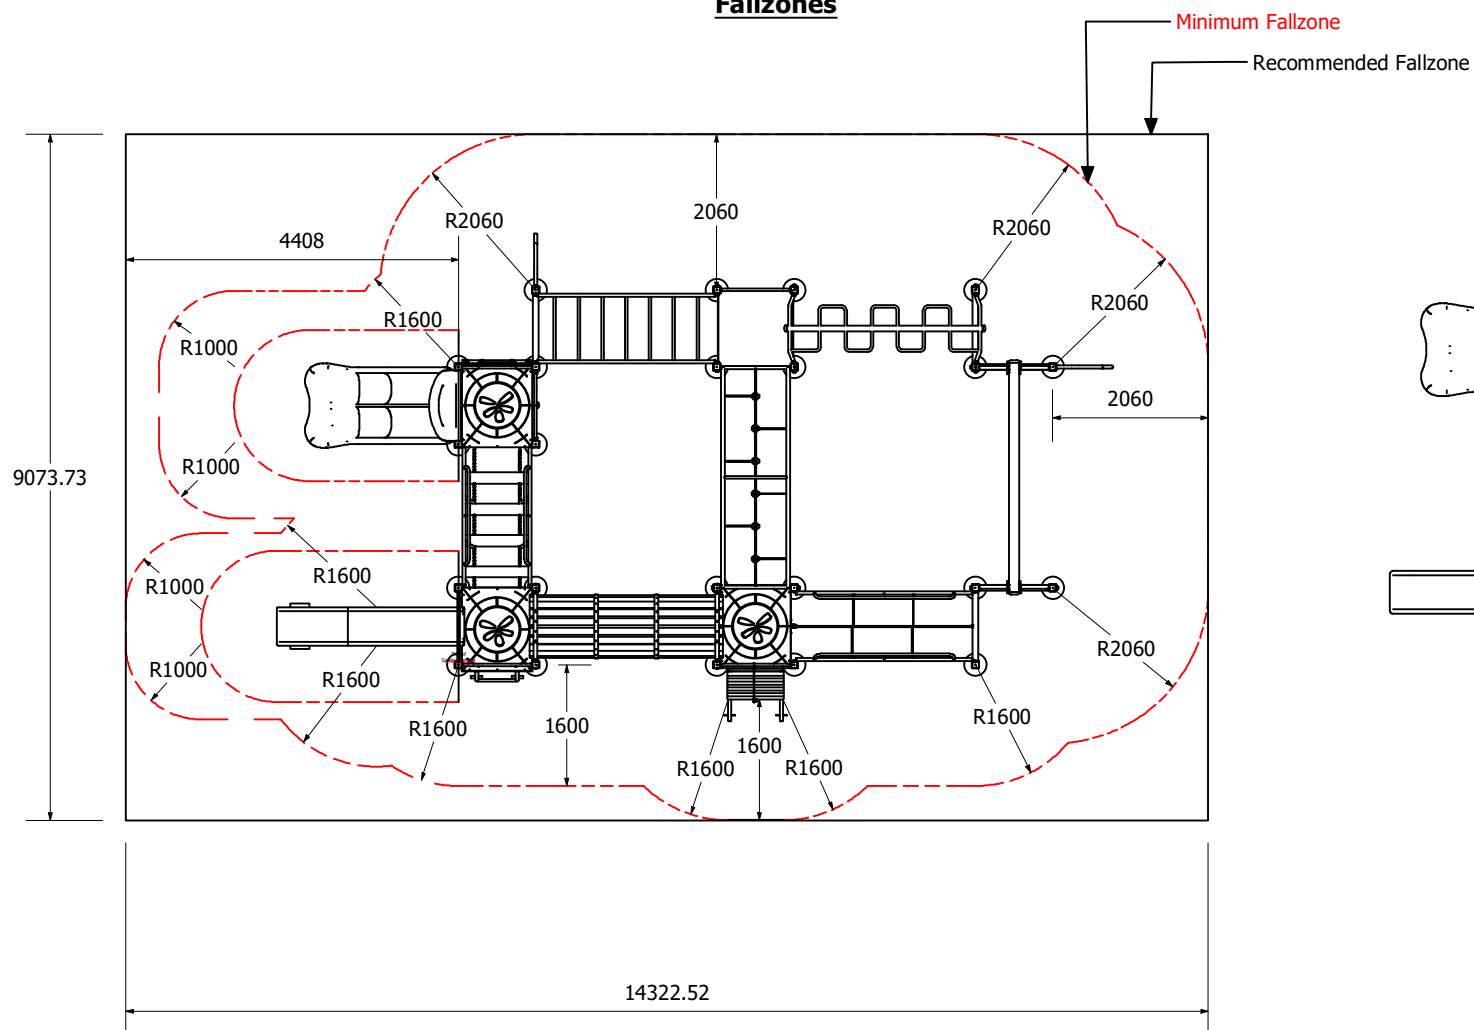

TR332 - Metaplay - MP

TR332 - Metaplay - MP

TR332 - Metaplay - MP

Fallzones

Plan View

Front Elevation

Right Elevation

Technical Information	
Main Dimension	14323mm x 9074mm
Total Area	130m ²
Max FHOF	2200mm
Heaviest Part	
Compliant to	NZS 5828:2015 AS 4685:2021 EN 1176:2017