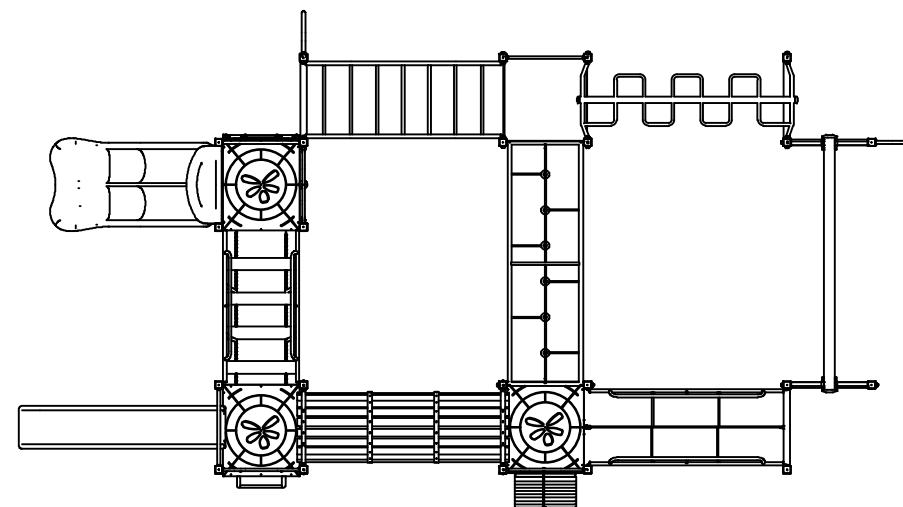

TR332 - Metaplay - MP

TR332 - Metaplay - MP

TR332 - Metaplay - MP

Fallzones

Plan View

Front Elevation

Right Elevation

Technical Information	
Main Dimension	14323mm x 9074mm
Total Area	130m ²
Max FHOF	2200mm
Heaviest Part	
Compliant to	NZS 5828:2015 AS 4685:2021 EN 1176:2017