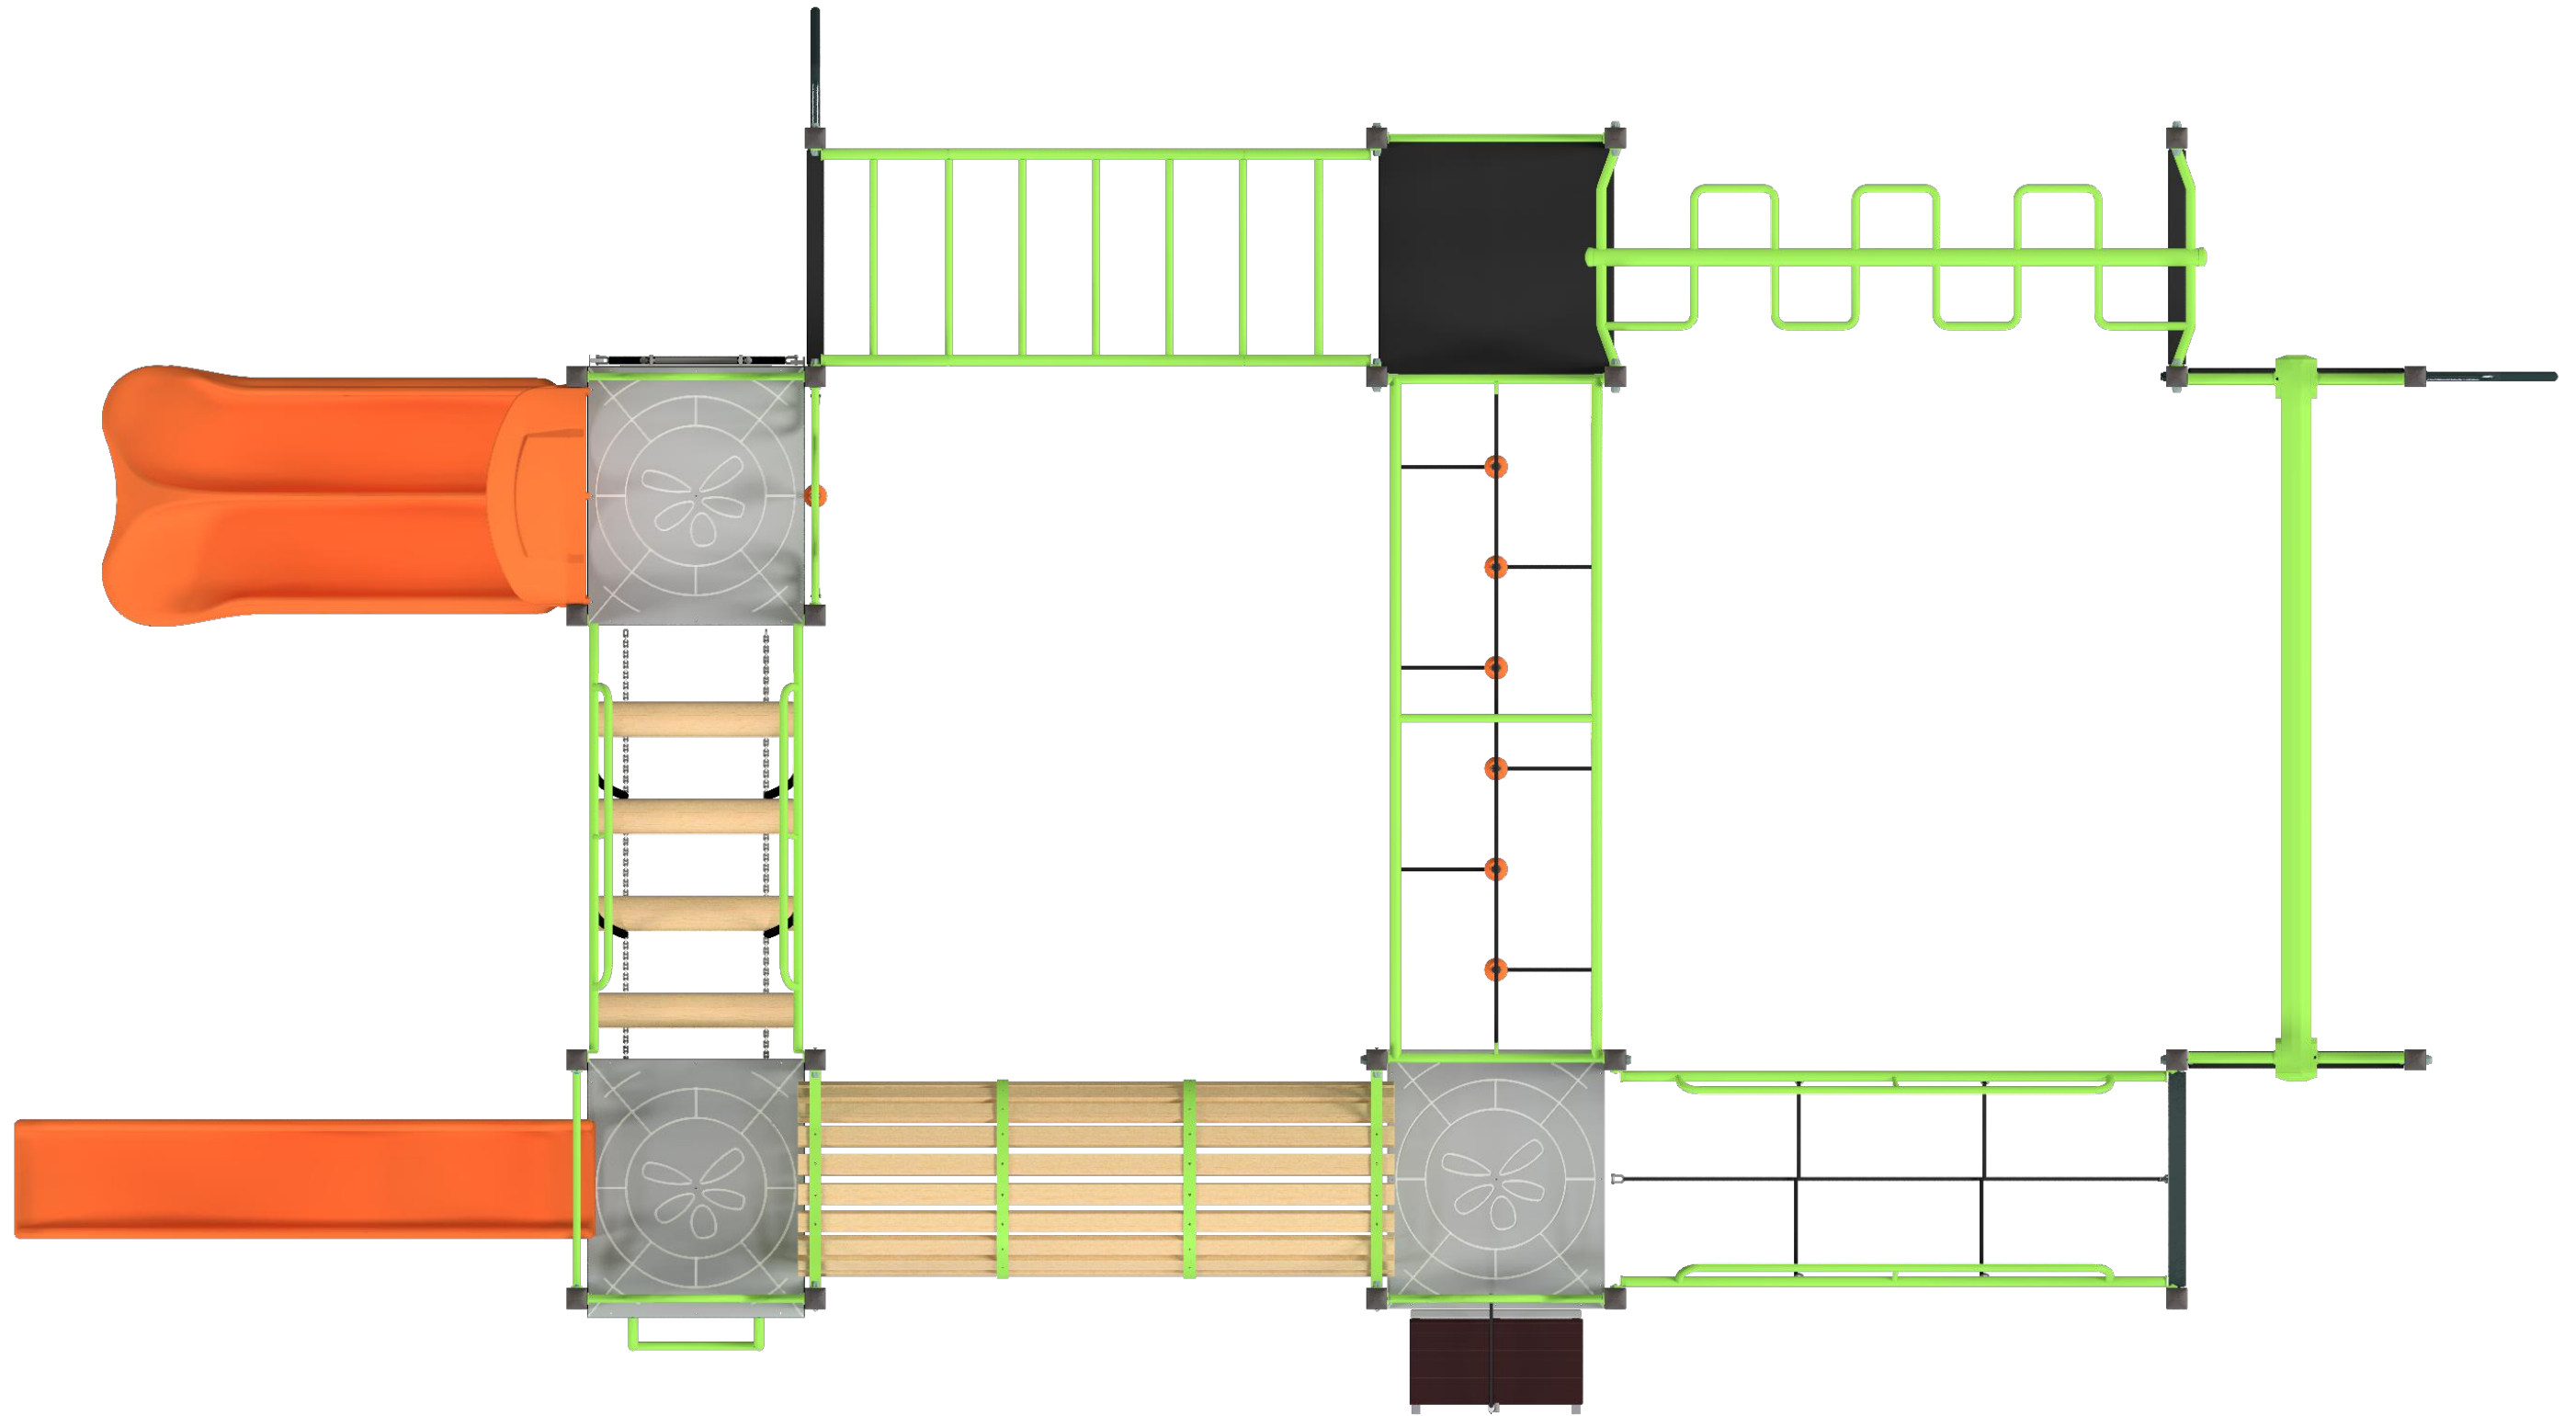

TR332 - Metaplay - MP

TR332 - Metaplay - MP

TR332 - Metaplay - MP

Fallzones

Plan View

Front Elevation

Right Elevation

Technical Information	
Main Dimension	14323mm x 9074mm
Total Area	130m ²
Max FHOF	2200mm
Heaviest Part	
Compliant to	NZS 5828:2015 AS 4685:2021 EN 1176:2017