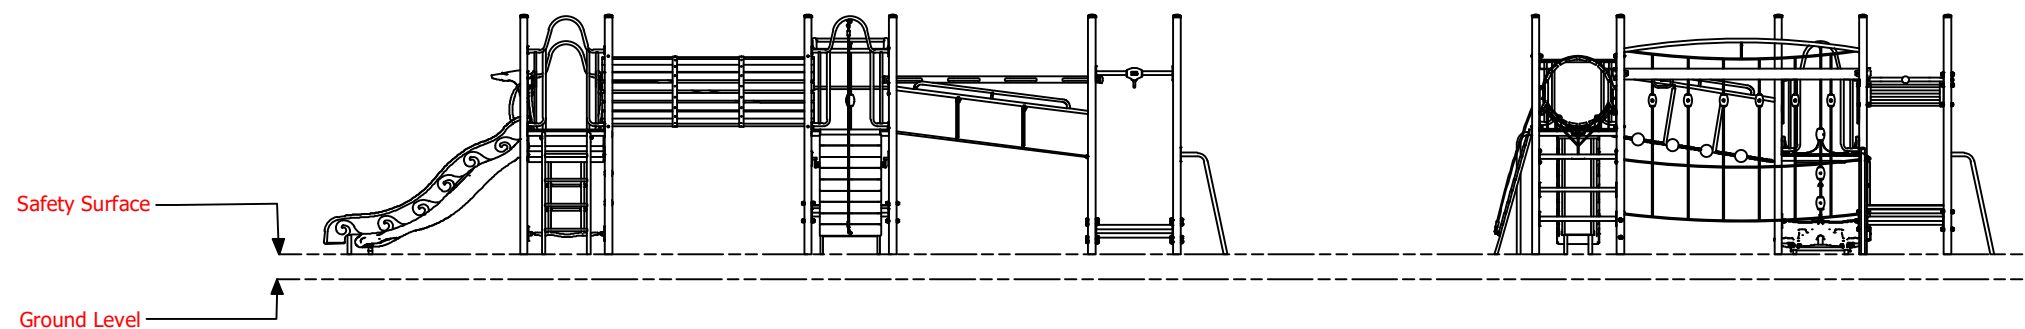

TR332 - Metaplay - MP

TR332 - Metaplay - MP

TR332 - Metaplay - MP

Fallzones

Plan View

Front Elevation

Right Elevation

Technical Information	
Main Dimension	14323mm x 9074mm
Total Area	130m ²
Max FHOF	2200mm
Heaviest Part	
Compliant to	NZS 5828:2015 AS 4685:2021 EN 1176:2017