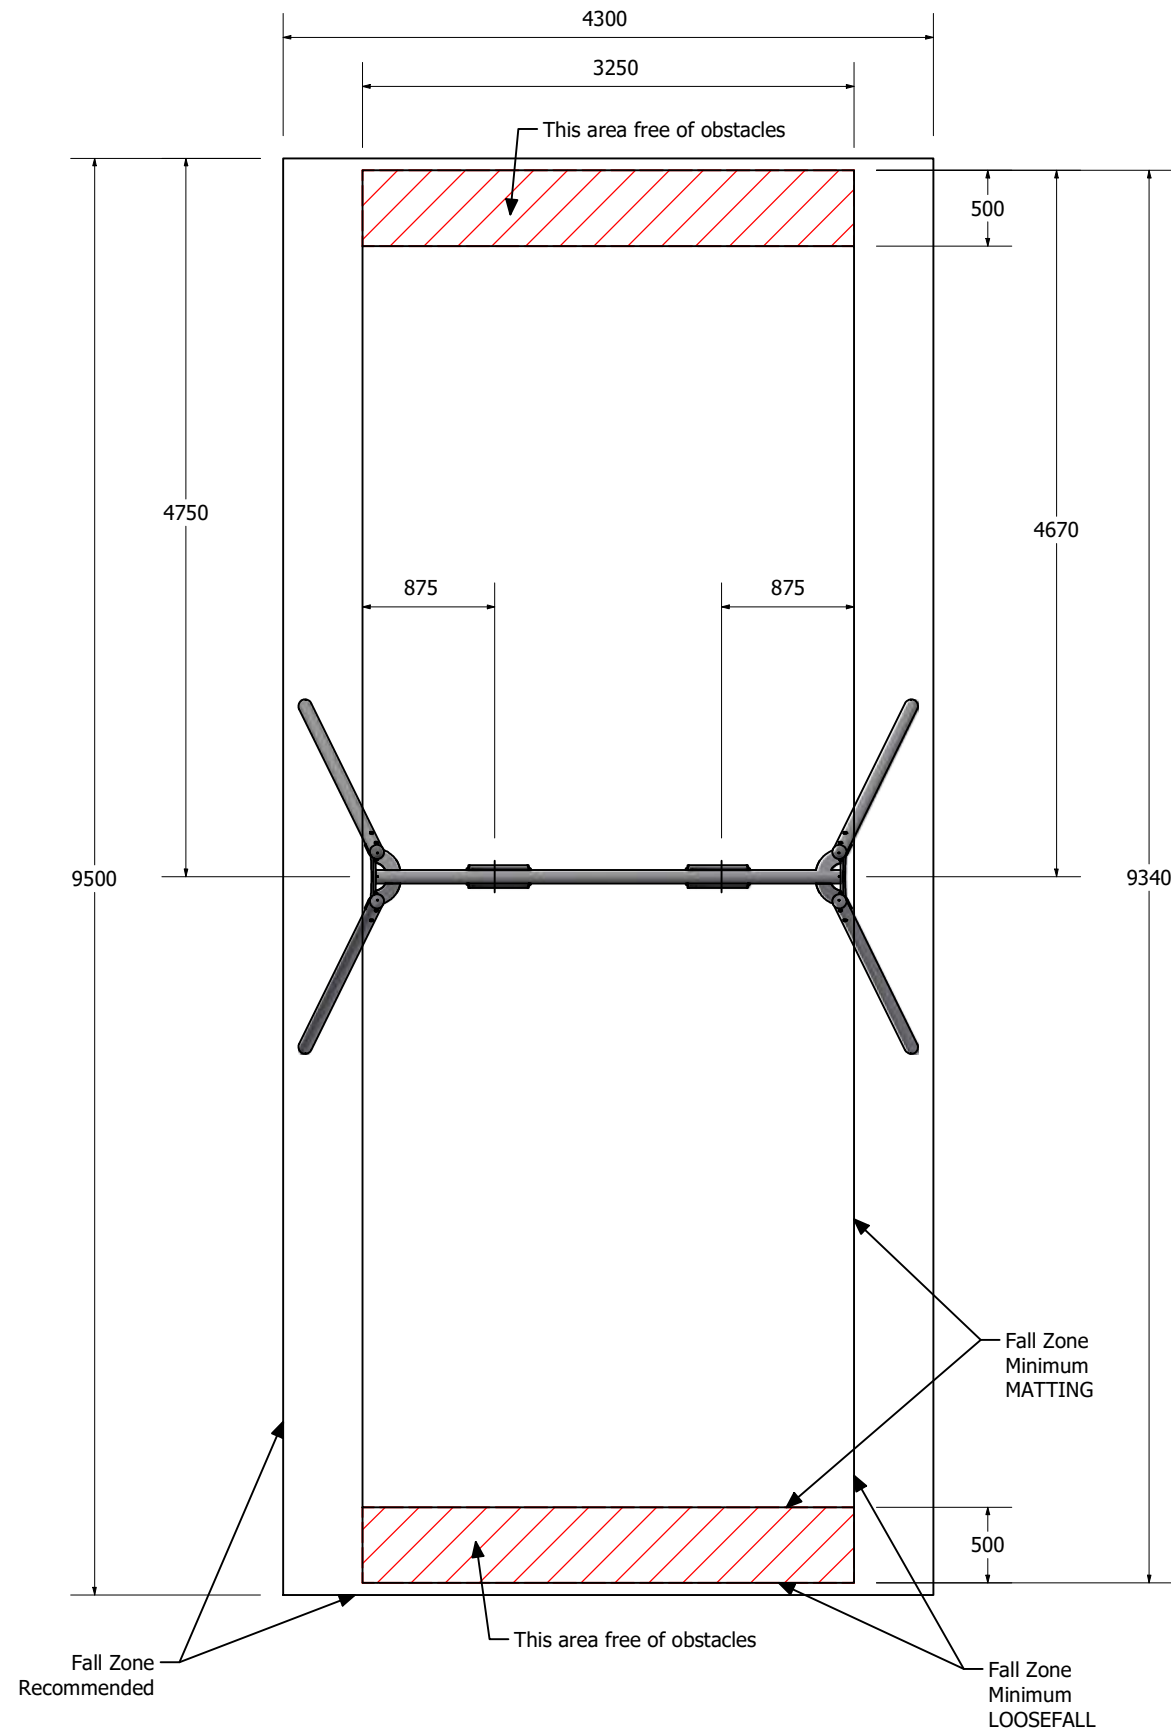

# METAPLAY SWING - 2 BAY MEGA 2VR

SWMP2M01

Age groups appropriate for:

 Toddlers & Pre-Schoolers

 Primary to Big Kids

 Teenagers to Young Adults

 Whole family / Young at Heart

# METAPLAY SWING - 2 BAY MEGA 2VR

SWMP2M01

## DIMENSIONS AT GROUND LEVEL

Technical Information	
Main Dimension	9500 x 4300
Total Area	41 sq/m
Max FHO	1800 mm
Heaviest Part	50 kg
Compliant to	NZS 5828:2015 AS 4685:(series) EN 1176:2008