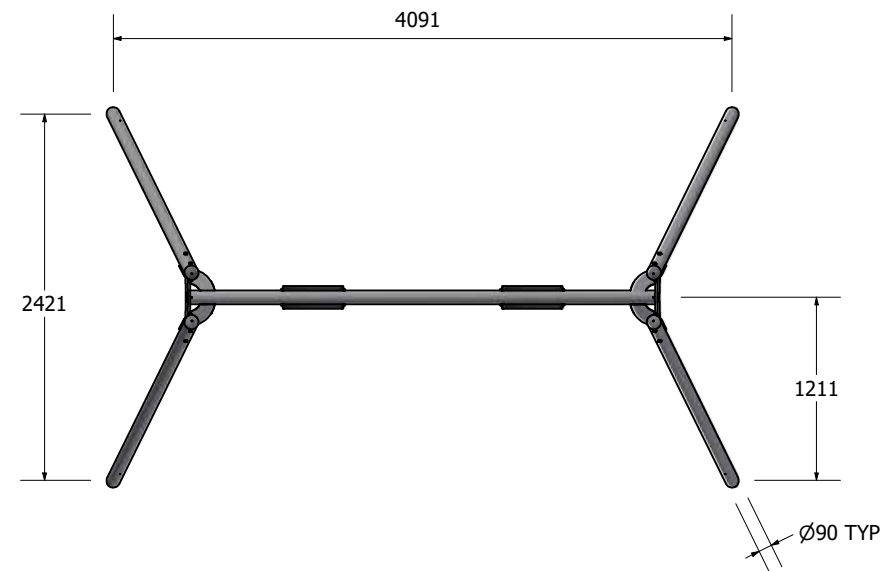

# METAPLAY SWING - 2 BAY MEGA 2VR

SWMP2M01

Age groups appropriate for:

 Toddlers & Pre-Schoolers

 Primary to Big Kids

 Teenagers to Young Adults

 Whole family / Young at Heart

# METAPLAY SWING - 2 BAY MEGA 2VR

SWMP2M01

## DIMENSIONS AT GROUND LEVEL

Technical Information	
Main Dimension	9500 x 4300
Total Area	41 sq/m
Max FHO	1800 mm
Heaviest Part	50 kg
Compliant to	NZS 5828:2015 AS 4685:(series) EN 1176:2008