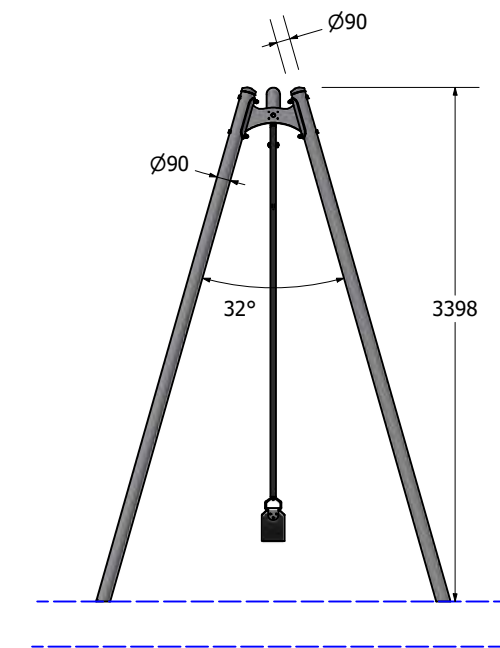

# METAPLAY SWING - 2 BAY MEGA 2VR

SWMP2M01

Age groups appropriate for:

 Toddlers & Pre-Schoolers

 Primary to Big Kids

 Teenagers to Young Adults

 Whole family / Young at Heart

# METAPLAY SWING - 2 BAY MEGA 2VR

SWMP2M01

## DIMENSIONS AT GROUND LEVEL

Technical Information	
Main Dimension	9500 x 4300
Total Area	41 sq/m
Max FHO	1800 mm
Heaviest Part	50 kg
Compliant to	NZS 5828:2015 AS 4685:(series) EN 1176:2008