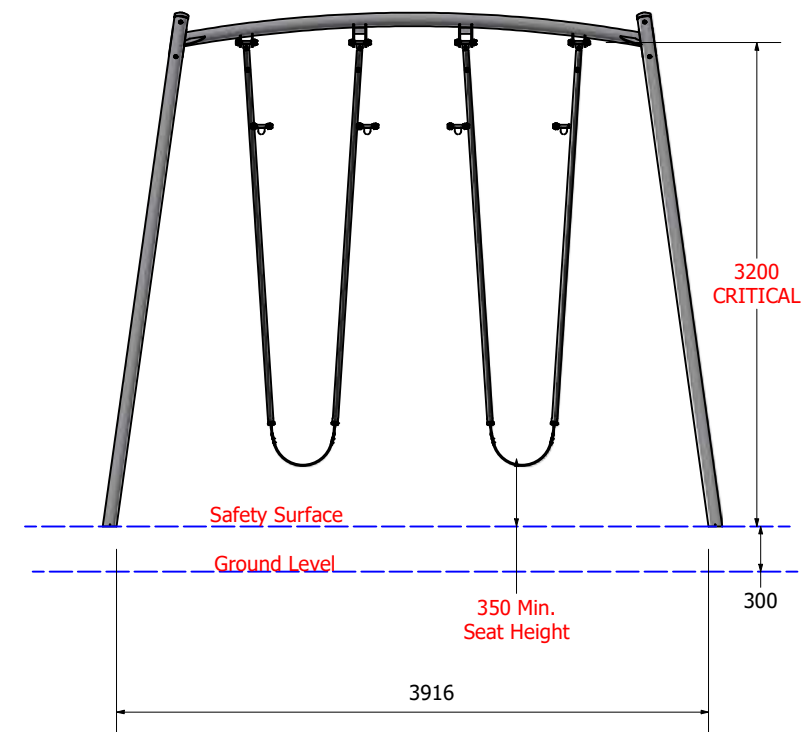

# METAPLAY SWING - 2 BAY MEGA 2VR

SWMP2M01

Age groups appropriate for:

 Toddlers & Pre-Schoolers

 Primary to Big Kids

 Teenagers to Young Adults

 Whole family / Young at Heart

# METAPLAY SWING - 2 BAY MEGA 2VR

SWMP2M01

## DIMENSIONS AT GROUND LEVEL

Technical Information	
Main Dimension	9500 x 4300
Total Area	41 sq/m
Max FHO	1800 mm
Heaviest Part	50 kg
Compliant to	NZS 5828:2015 AS 4685:(series) EN 1176:2008