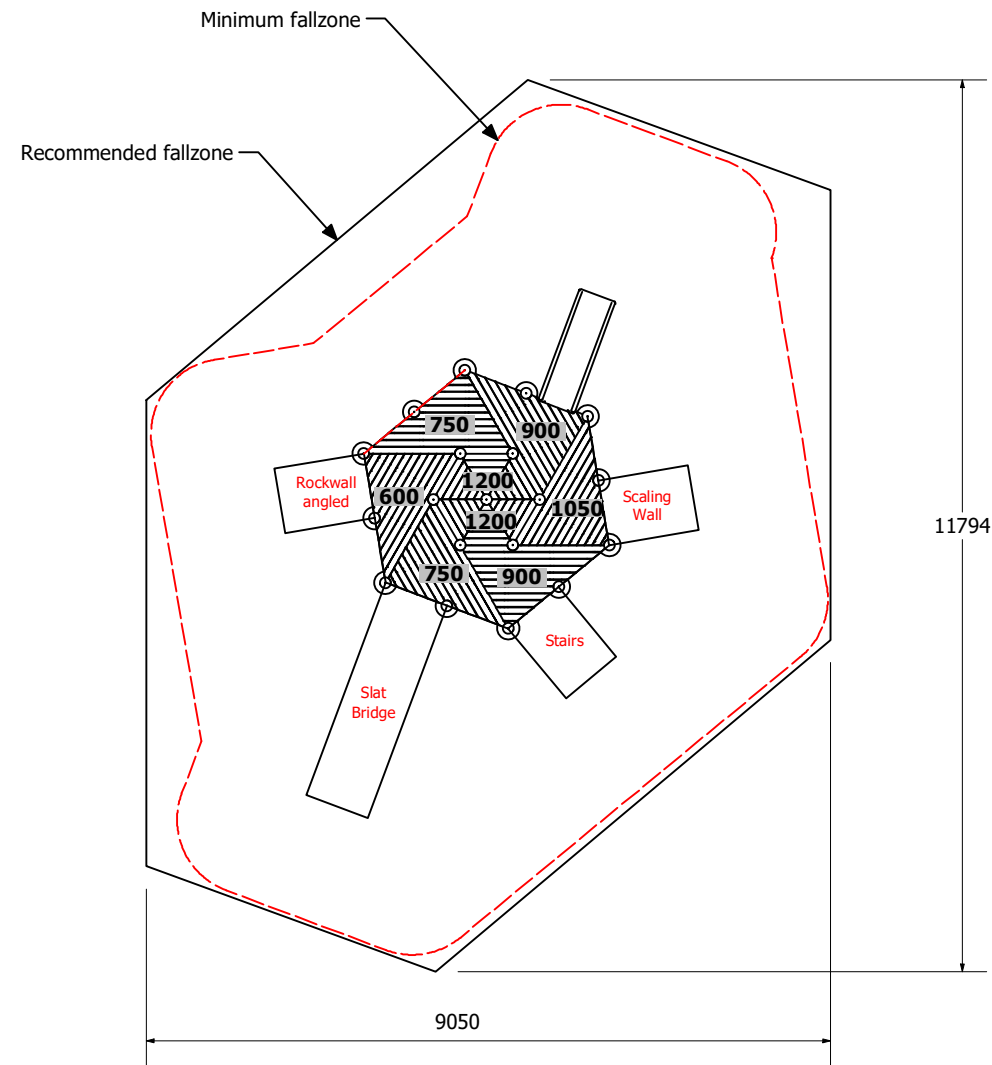

Wobbly Wood Oasis Hut

1:100 @ A3

Technical Information	
Main Dimension	11794 x 9050
Total Area	69 m2
Max FHOE	900 mm
Heaviest Part	
Compliant to	NZS 5828:2015 AS 4685:(series) EN 1176:2008