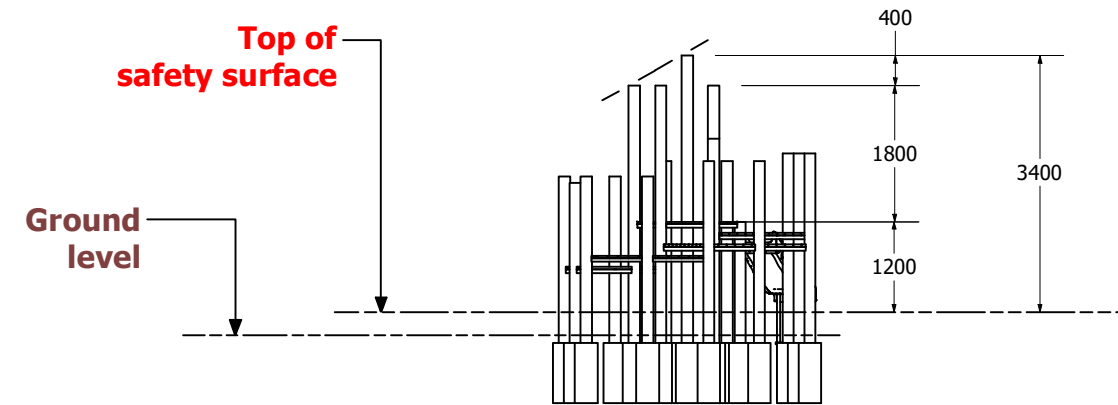

Wobbly Wood Oasis Hut

1:100 @ A3

Technical Information	
Main Dimension	11794 x 9050
Total Area	69 m2
Max FHOE	900 mm
Heaviest Part	
Compliant to	NZS 5828:2015 AS 4685:(series) EN 1176:2008