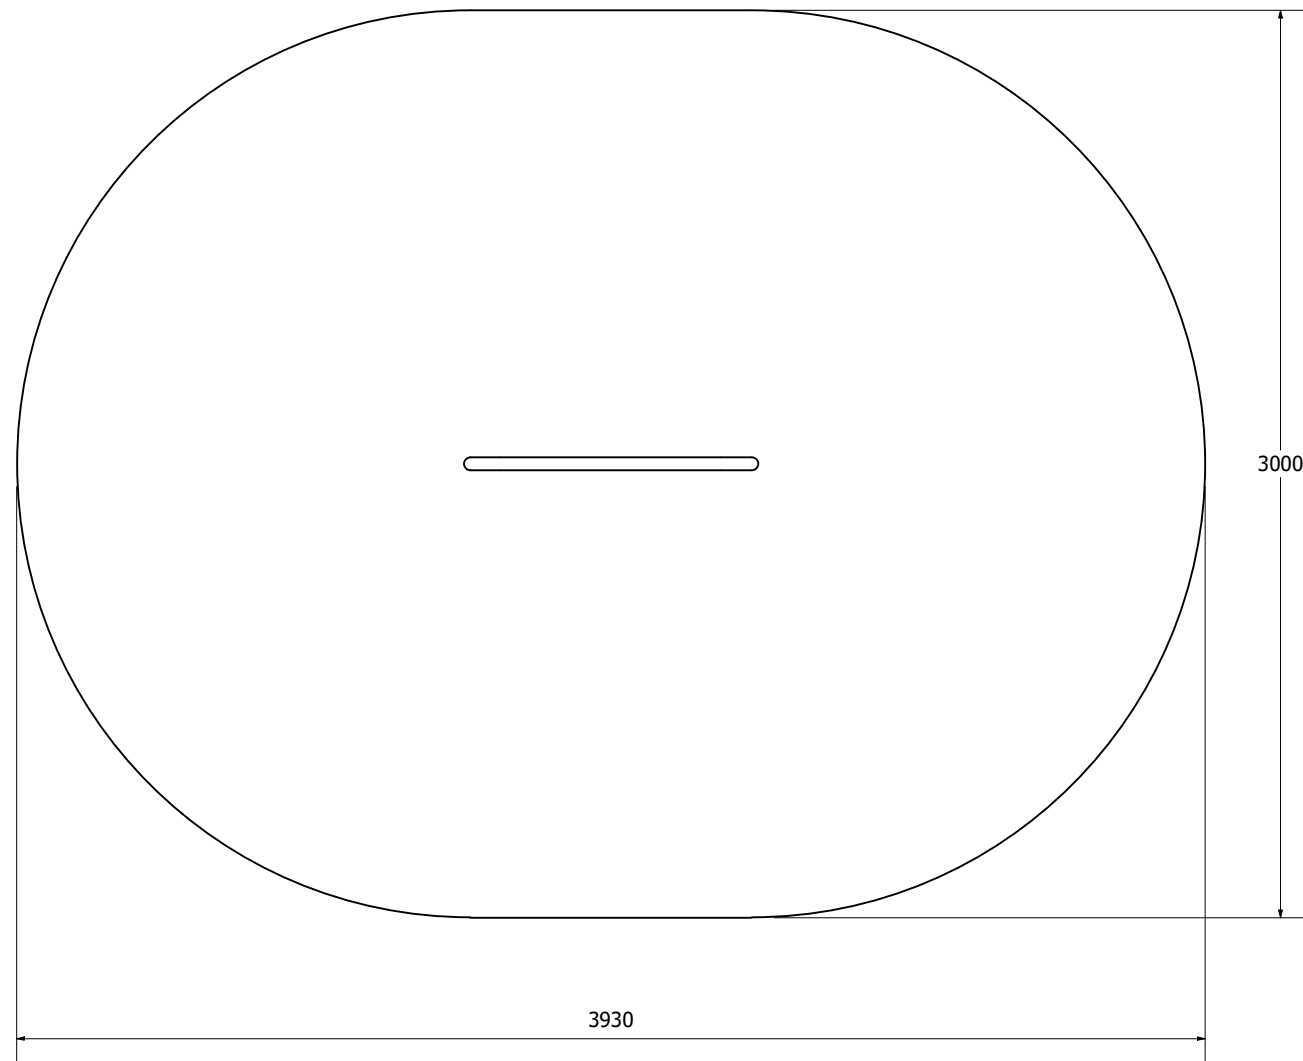

Wobbly Wood Push Up Bar - Single

****Due to irregularity of Wobbly Wood, actual dimension may vary.**

Item	Material	Finish
Frame	Galvanized Steel	Powdercoated