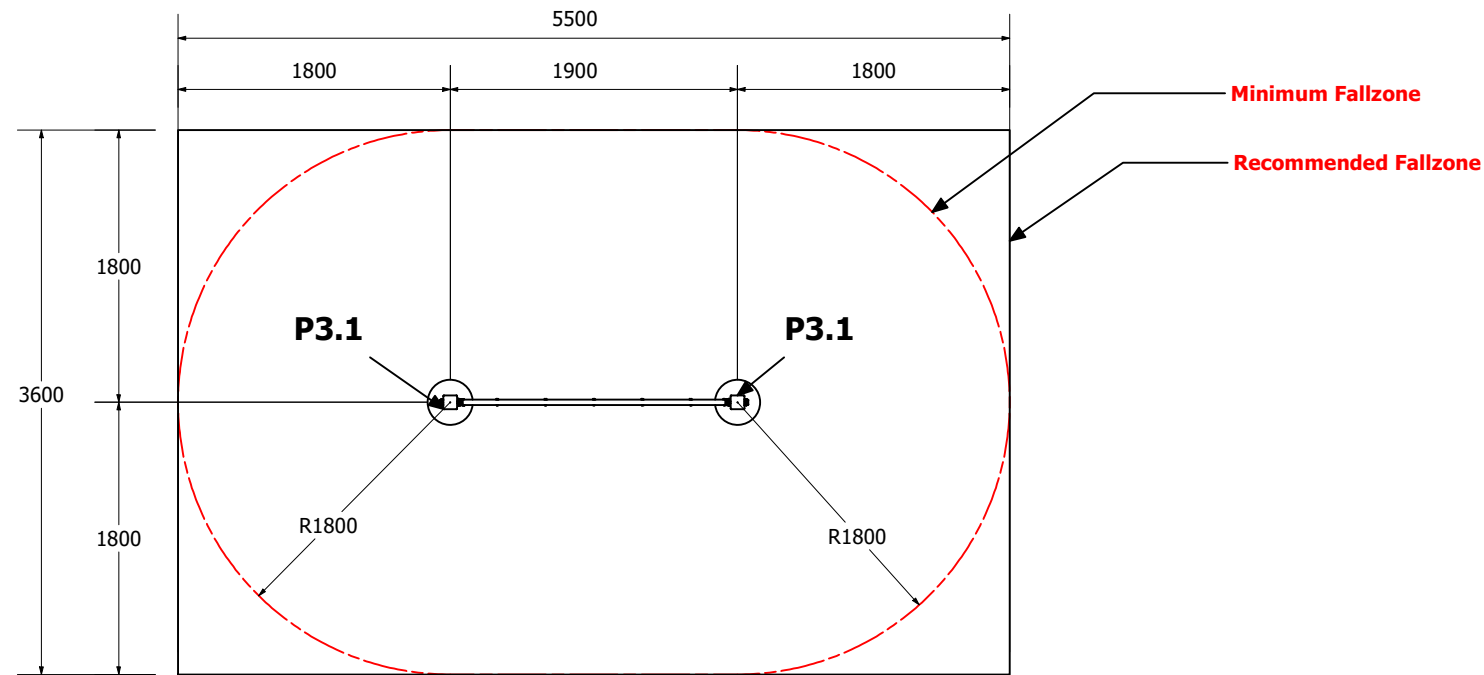

Wobbly Wood Commando Net Fitness Station

1:50 @ A3

Fallzones

Front Elevation

**** Due to irregularity of Wobbly Wood, actual dimensions may vary.**

Technical Information	
Main Dimension	5500 x 3600
Total Area	20m ²
Max FHO	1800
Heaviest Part	50kg
Compliant to	NZS 5828:2015 AS 4685:2017 EN 1176:2008