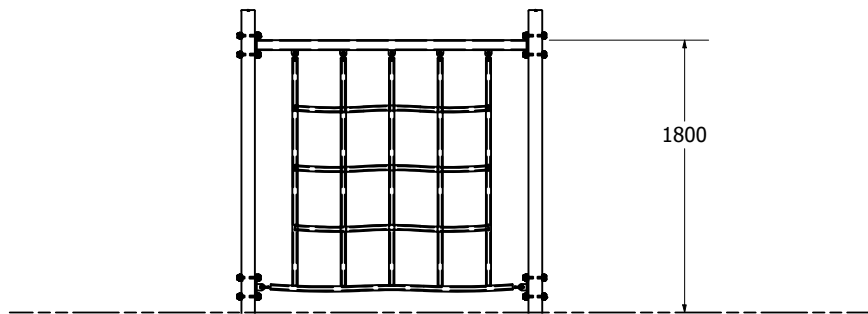

Wobbly Wood Commando Net Fitness Station

1:50 @ A3

Fallzones

Front Elevation

**** Due to irregularity of Wobbly Wood, actual dimensions may vary.**

Technical Information	
Main Dimension	5500 x 3600
Total Area	20m ²
Max FHO	1800
Heaviest Part	50kg
Compliant to	NZS 5828:2015 AS 4685:2017 EN 1176:2008