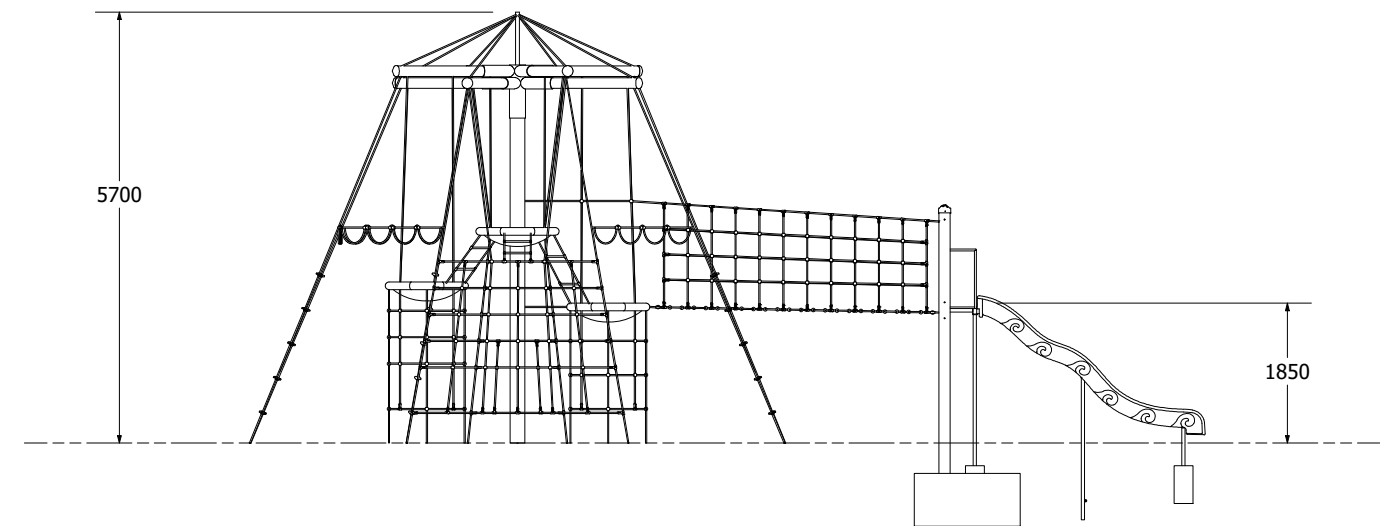

Eagles Nest with Bridge

ZCORD Number

Eagles Nest with Bridge

ZCORD Number
1:100 @ A3

Fallzones

Pole Dimensions

For foundation information see installation instructions.