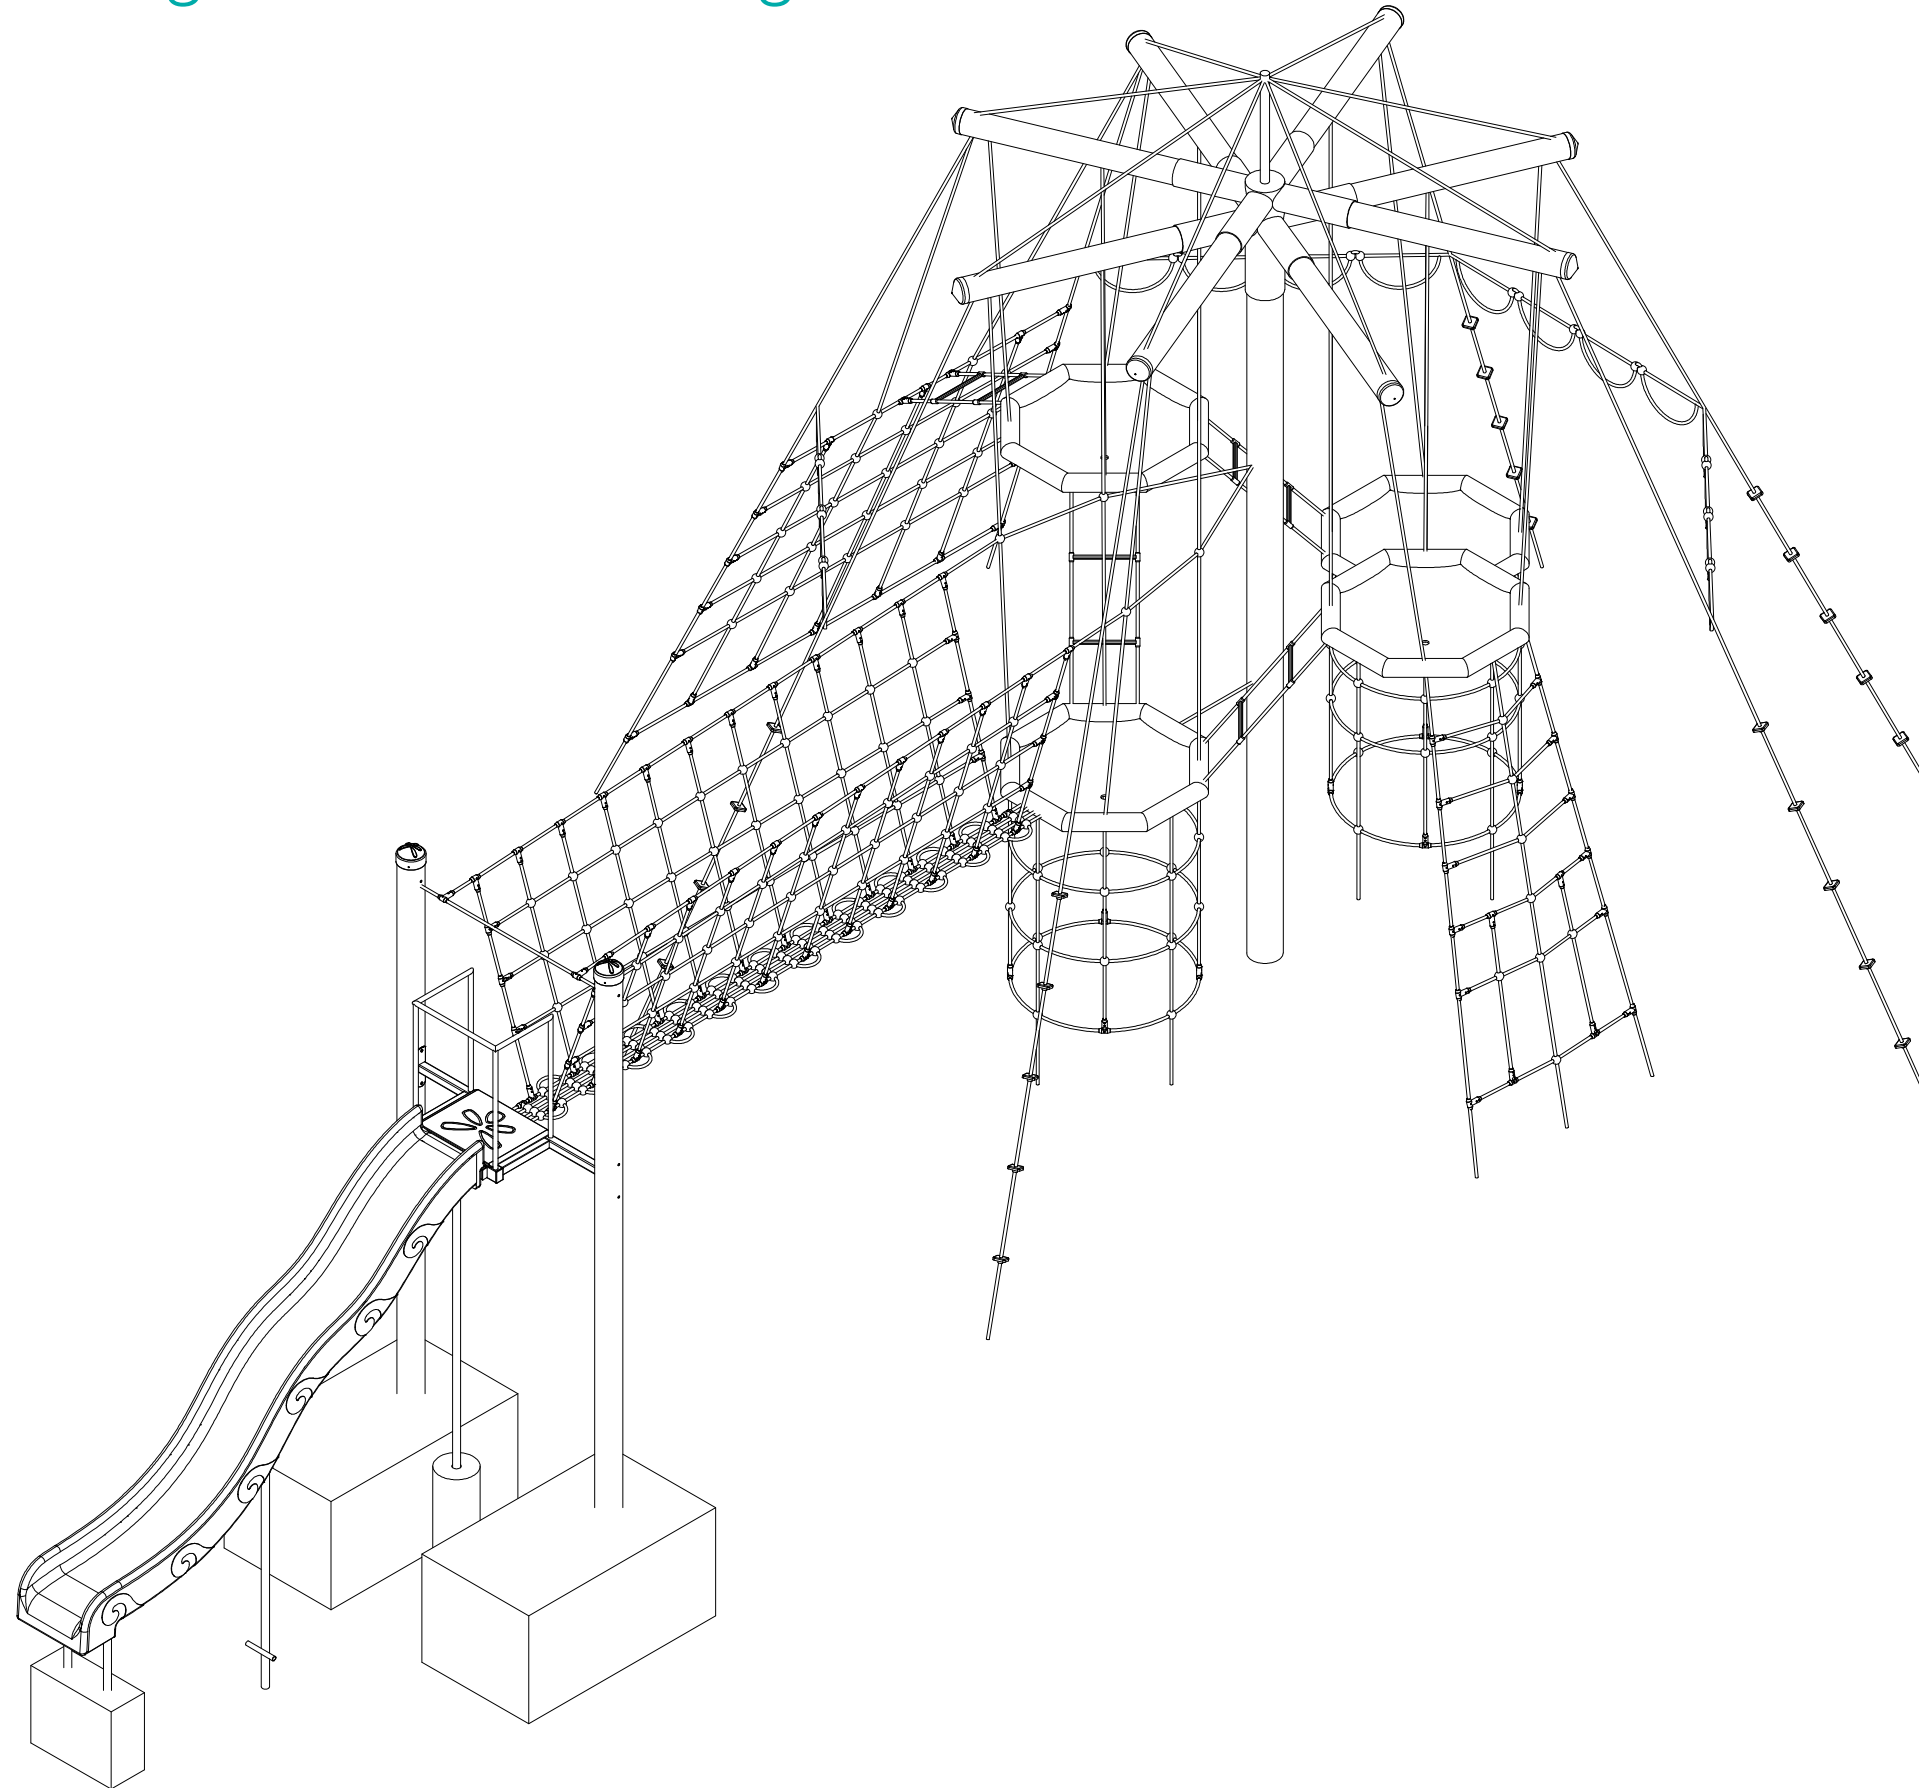

Eagles Nest with Bridge

ZCORD Number

Eagles Nest with Bridge

ZCORD Number
1:100 @ A3

Fallzones

Pole Dimensions

For foundation information see installation instructions.