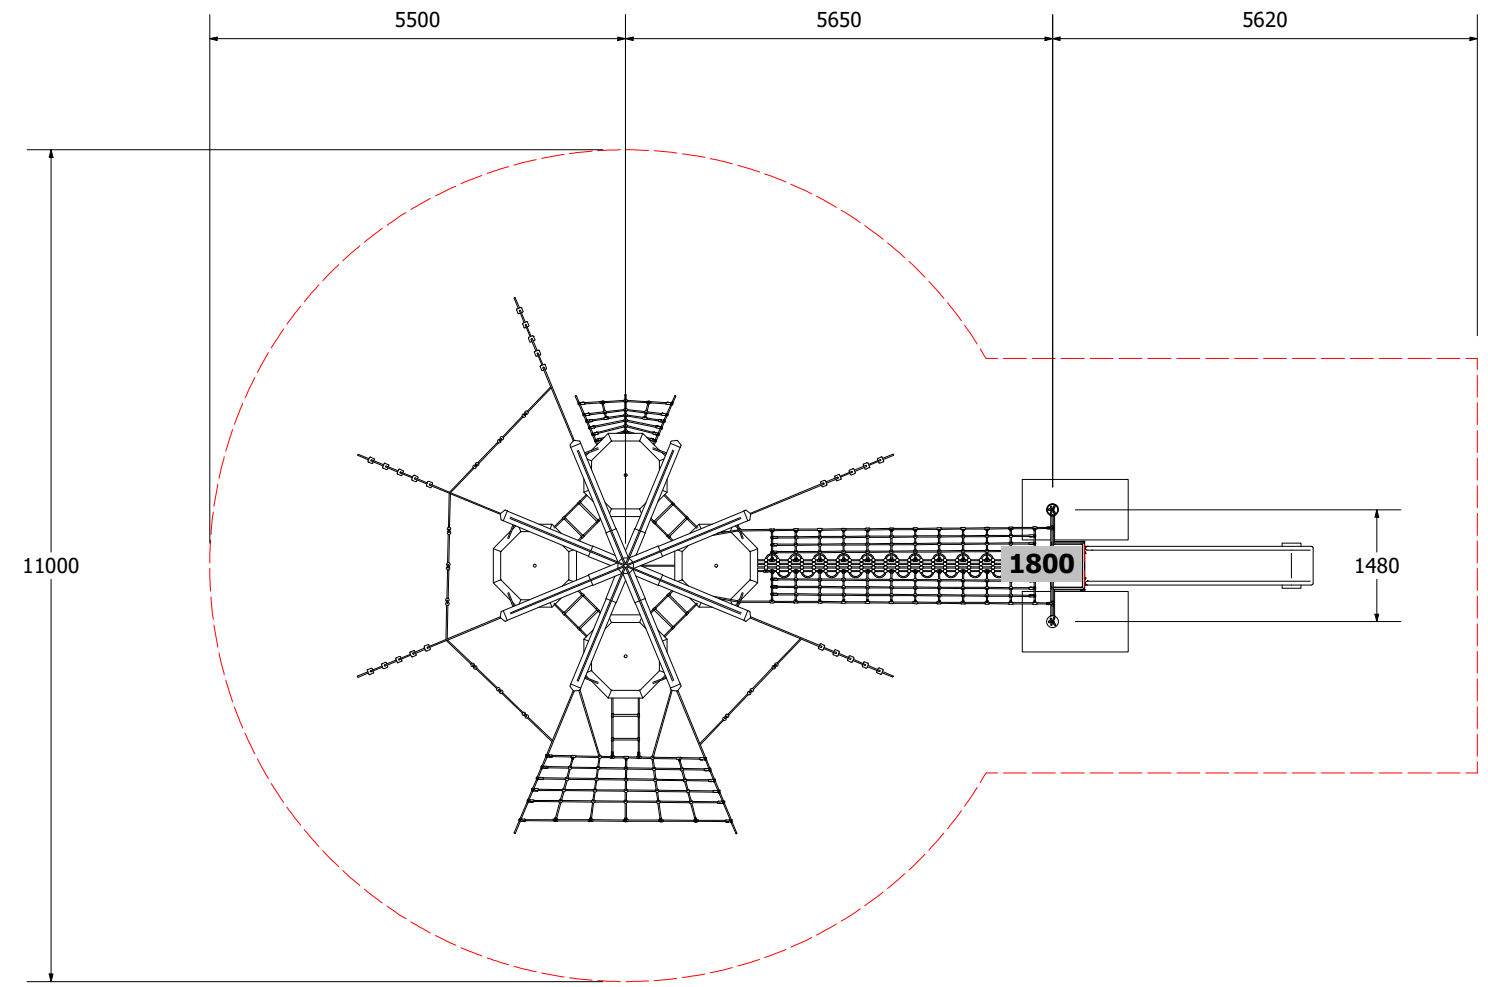

Eagles Nest with Bridge

ZCORD Number

Eagles Nest with Bridge

ZCORD Number
1:100 @ A3

Fallzones

Pole Dimensions

For foundation information see installation instructions.