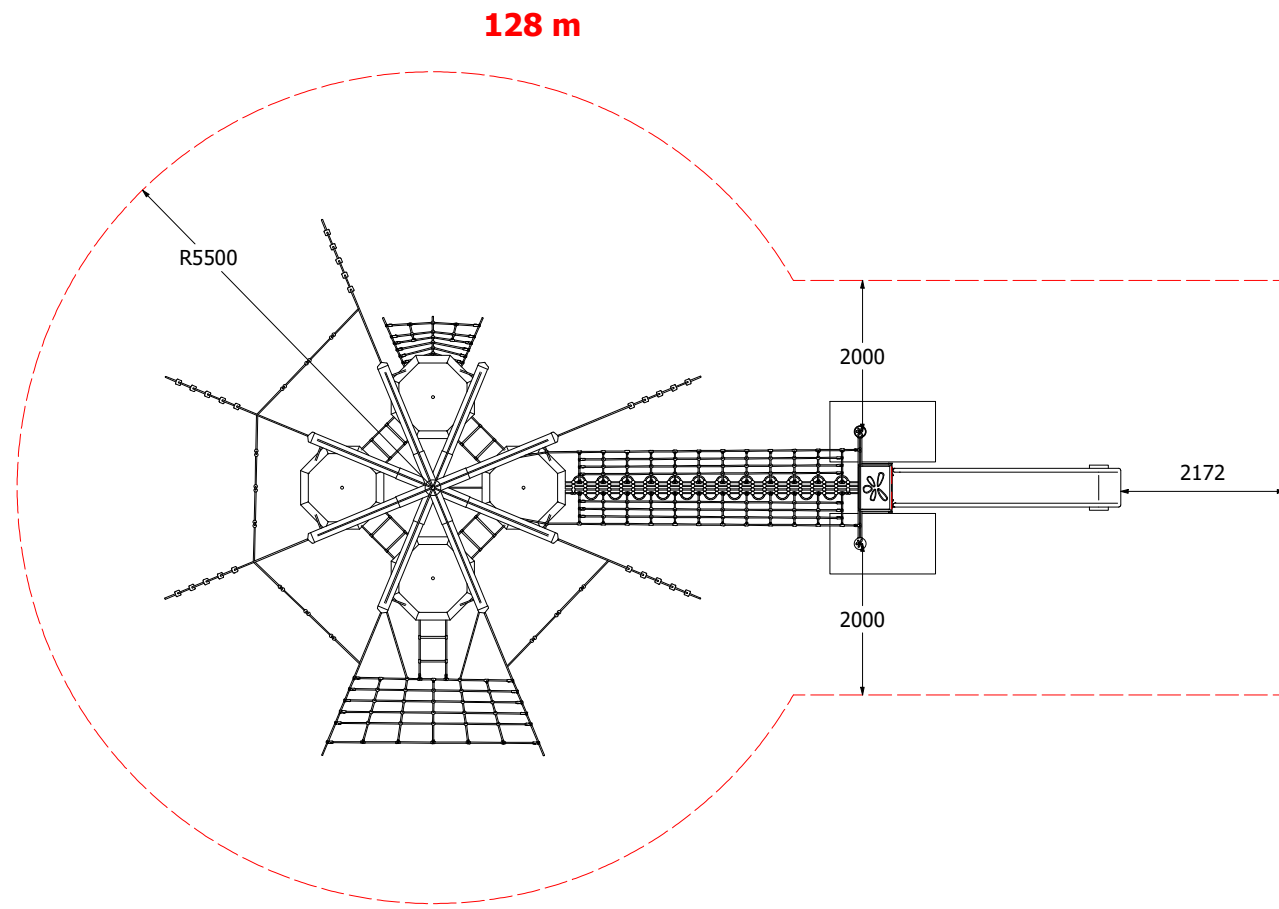

Eagles Nest with Bridge

ZCORD Number

Eagles Nest with Bridge

ZCORD Number
1:100 @ A3

Fallzones

Pole Dimensions

For foundation information see installation instructions.