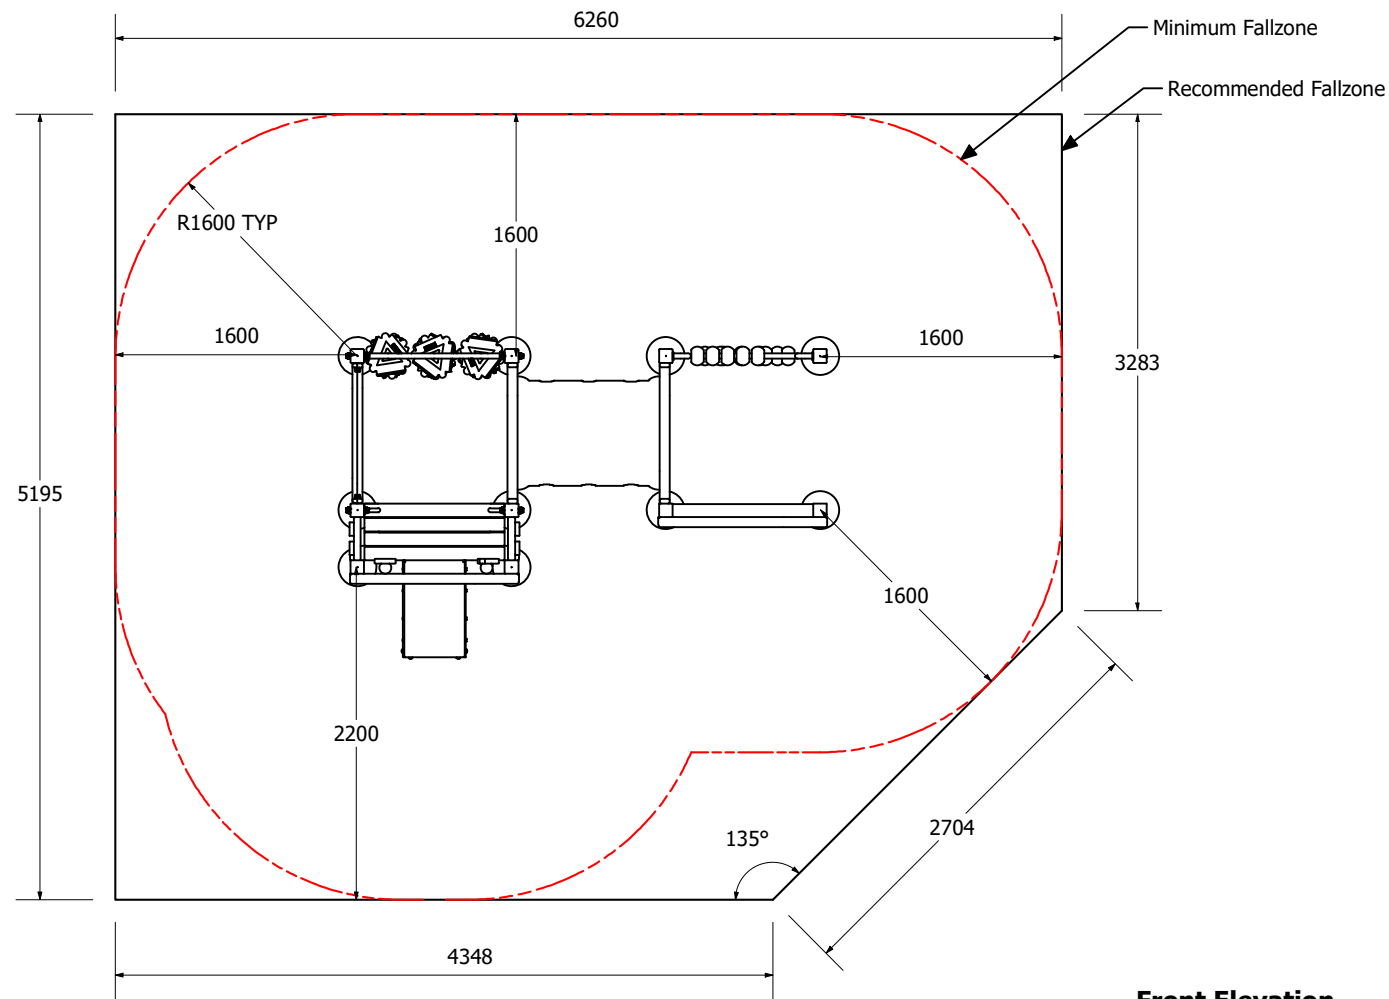

# Toddler 102 Nature

Plan view

FALLZONES ( 1 : 50 )  
Roof Hidden for Clarity

**Front Elevation**

**Right Elevation**

Technical Information	
Main Dimension	6160x5370
Total Area	31m2
Max FHO	450
Heaviest Part	40kg
Compliant to	NZS 5828:2015 AS 4685:2014 EN 1176:2008