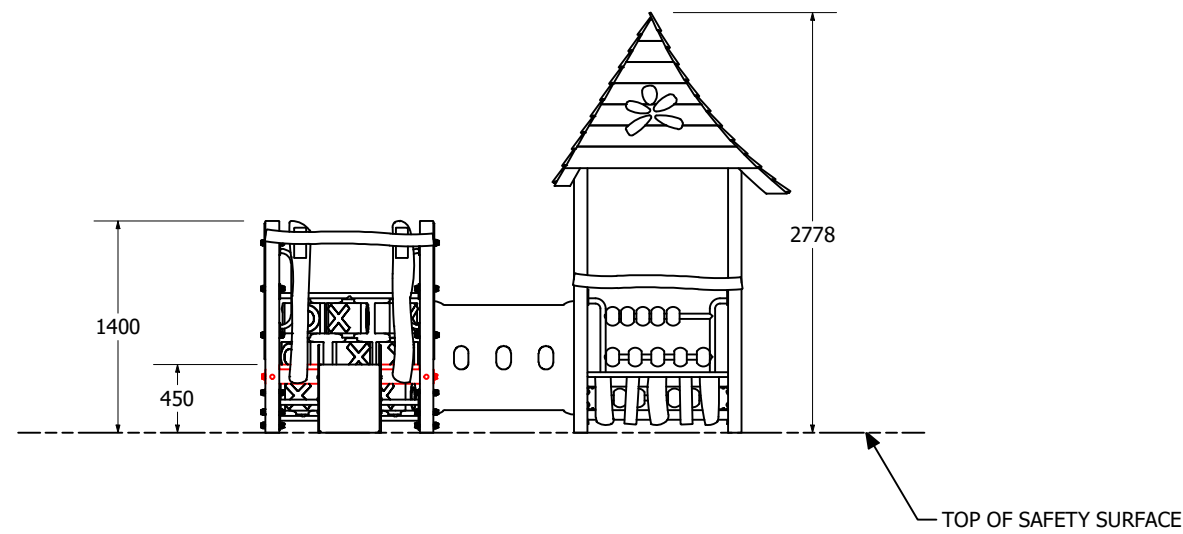

# Toddler 102 Nature

Plan view

FALLZONES ( 1 : 50 )  
Roof Hidden for Clarity

**Front Elevation**

**Right Elevation**

Technical Information	
Main Dimension	6160x5370
Total Area	31m2
Max FHO	450
Heaviest Part	40kg
Compliant to	NZS 5828:2015 AS 4685:2014 EN 1176:2008