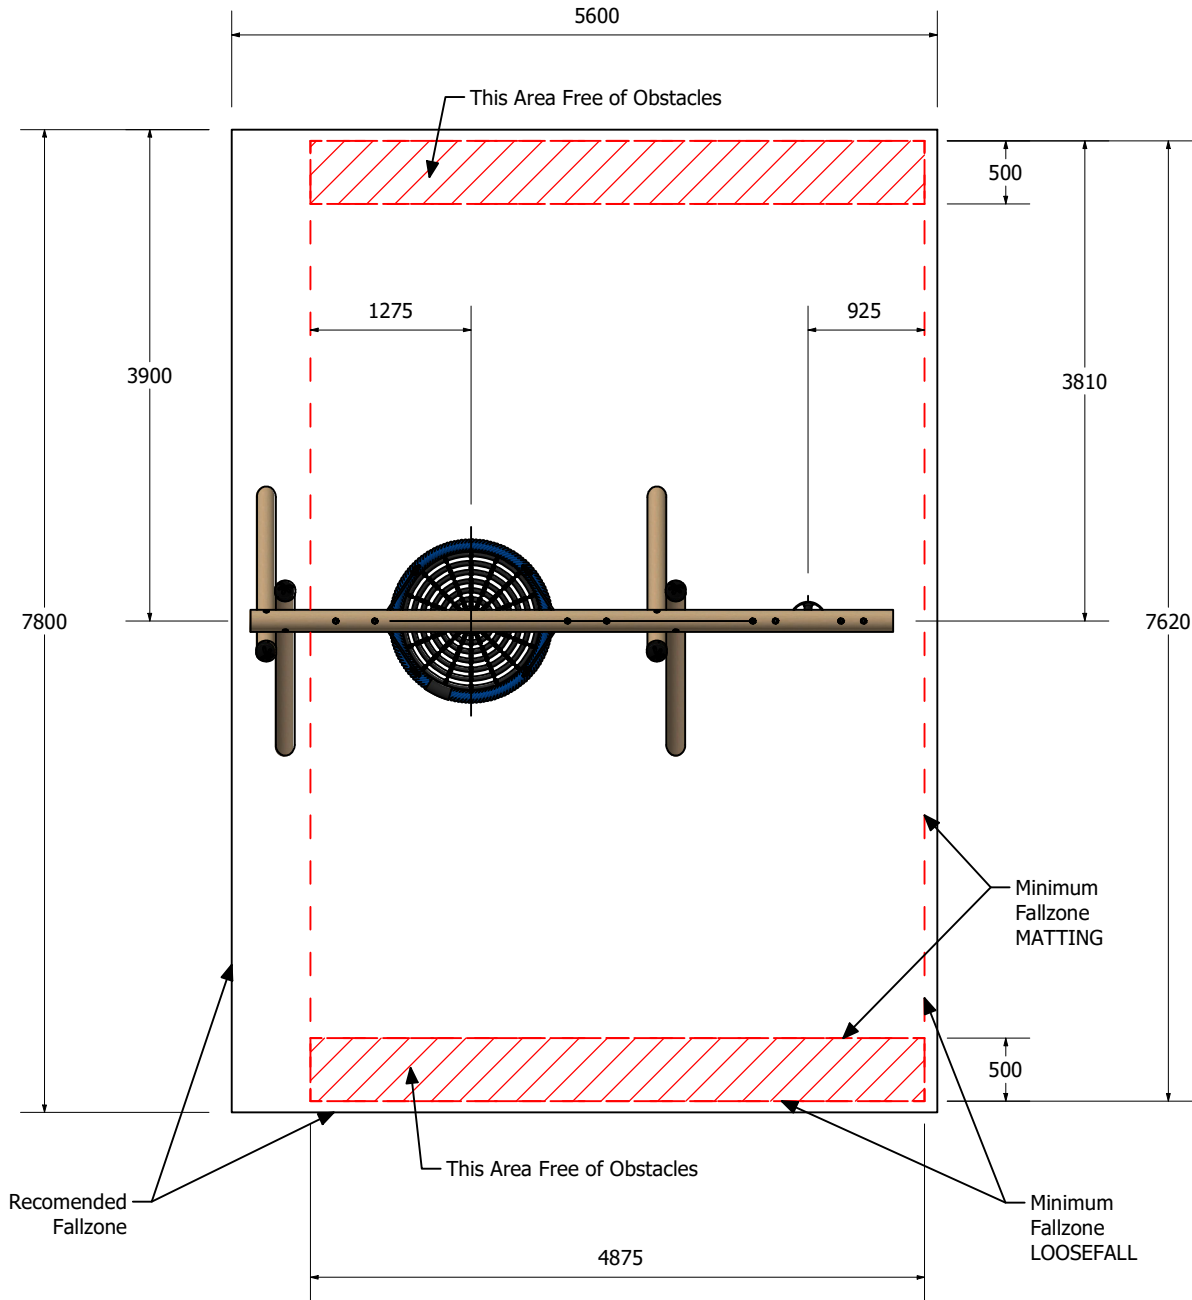

TIMBAPLAY SWING 3 BAY CANTILEVER - BASKET - TWC

SWTP3CB02

Age groups appropriate for:

 Toddlers & Pre-Schoolers

 Primary to Big Kids

 Teenagers to Young Adults

 Whole family / Young at Heart

SWTP3CB02

FALLZONE

DIMENSIONS AT GROUND LEVEL

Technical Information	
Main Dimension	7.8m x 5.6m
Total Area	43.7 sq/m
Max FHO	1.4m
Heaviest Part	100 kg
Compliant to	NZS 5828:2015 AS 4685:(series) EN 1176:2008