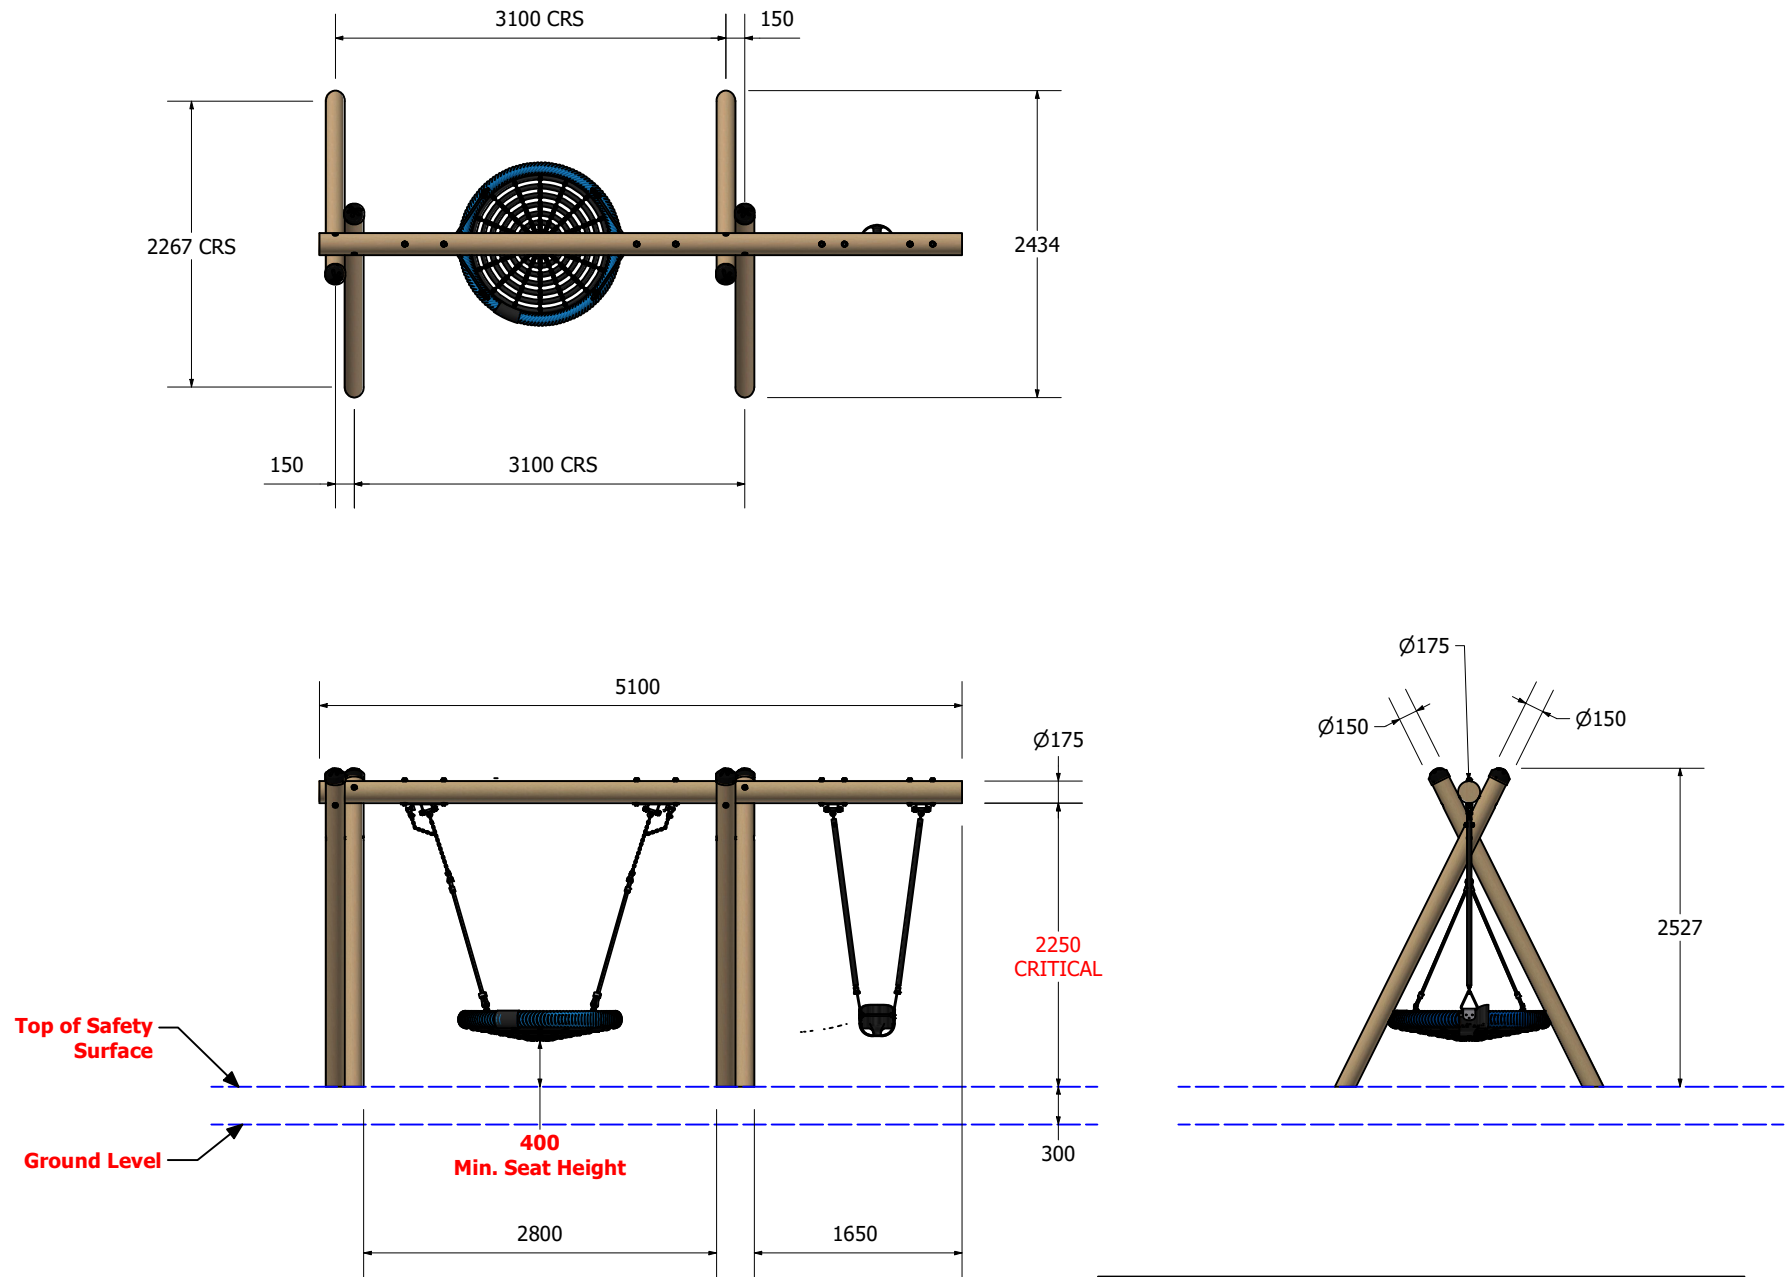

TIMBAPLAY SWING 3 BAY CANTILEVER - BASKET - TWC

SWTP3CB02

Age groups appropriate for:

 Toddlers & Pre-Schoolers

 Primary to Big Kids

 Teenagers to Young Adults

 Whole family / Young at Heart

SWTP3CB02

FALLZONE

DIMENSIONS AT GROUND LEVEL

Technical Information	
Main Dimension	7.8m x 5.6m
Total Area	43.7 sq/m
Max FHO	1.4m
Heaviest Part	100 kg
Compliant to	NZS 5828:2015 AS 4685:(series) EN 1176:2008