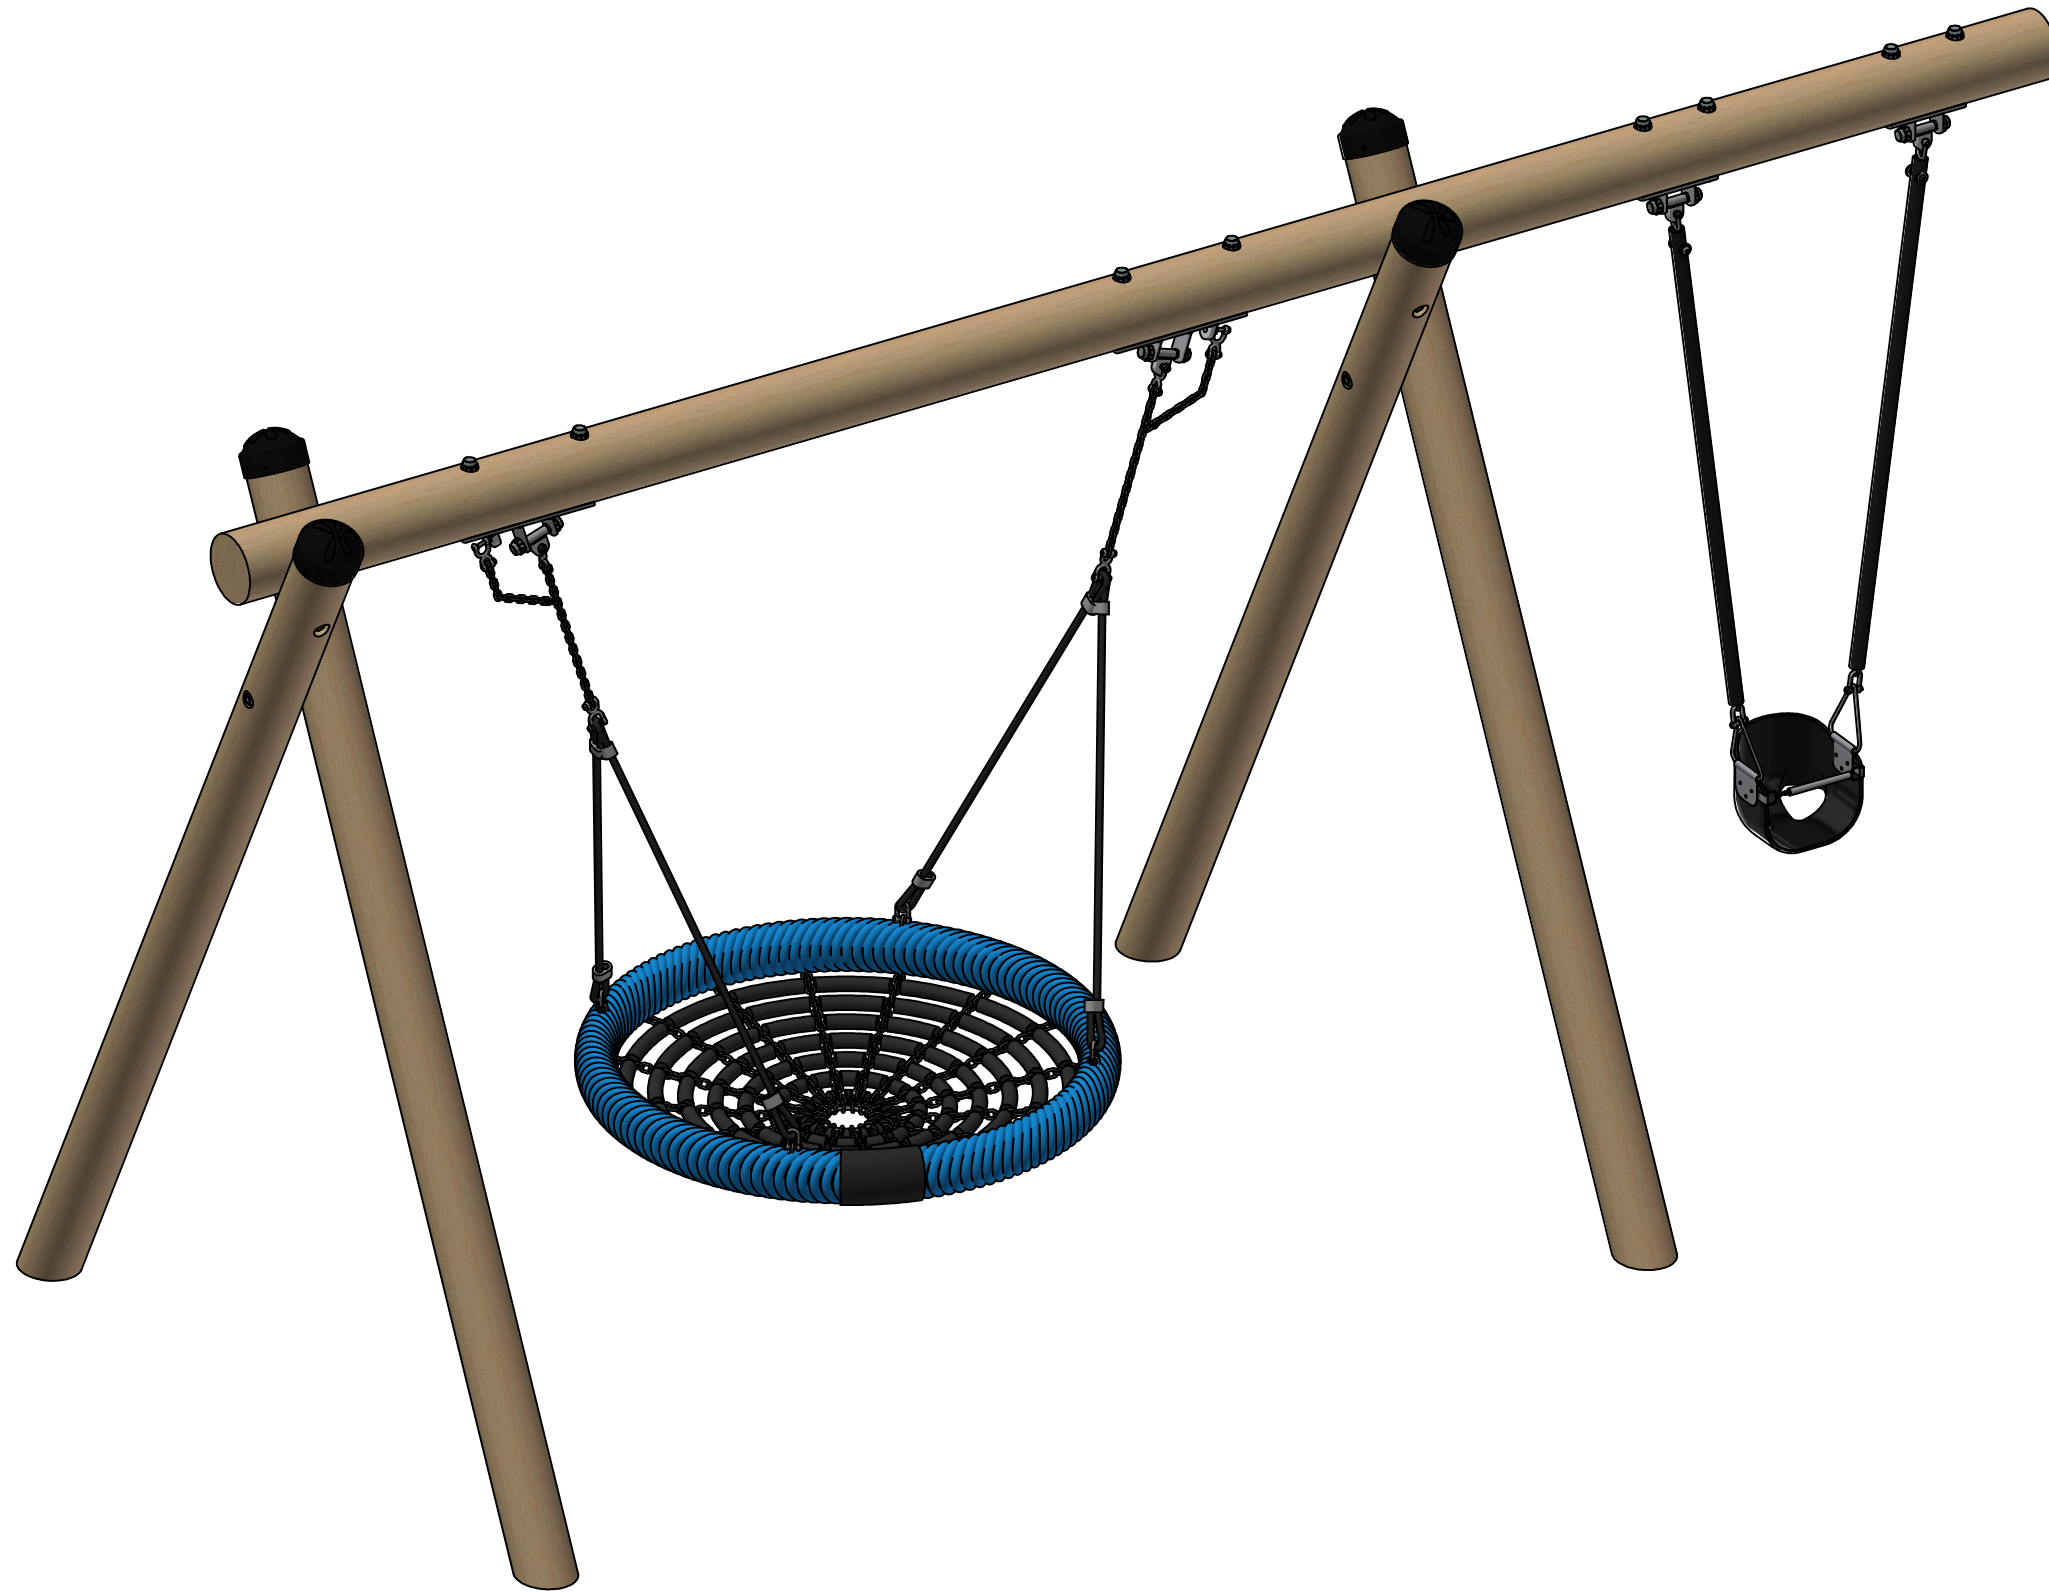

TIMBAPLAY SWING 3 BAY CANTILEVER - BASKET - TWC

SWTP3CB02

Age groups appropriate for:

 Toddlers & Pre-Schoolers

 Primary to Big Kids

 Teenagers to Young Adults

 Whole family / Young at Heart

SWTP3CB02

FALLZONE

DIMENSIONS AT GROUND LEVEL

Technical Information	
Main Dimension	7.8m x 5.6m
Total Area	43.7 sq/m
Max FHO	1.4m
Heaviest Part	100 kg
Compliant to	NZS 5828:2015 AS 4685:(series) EN 1176:2008