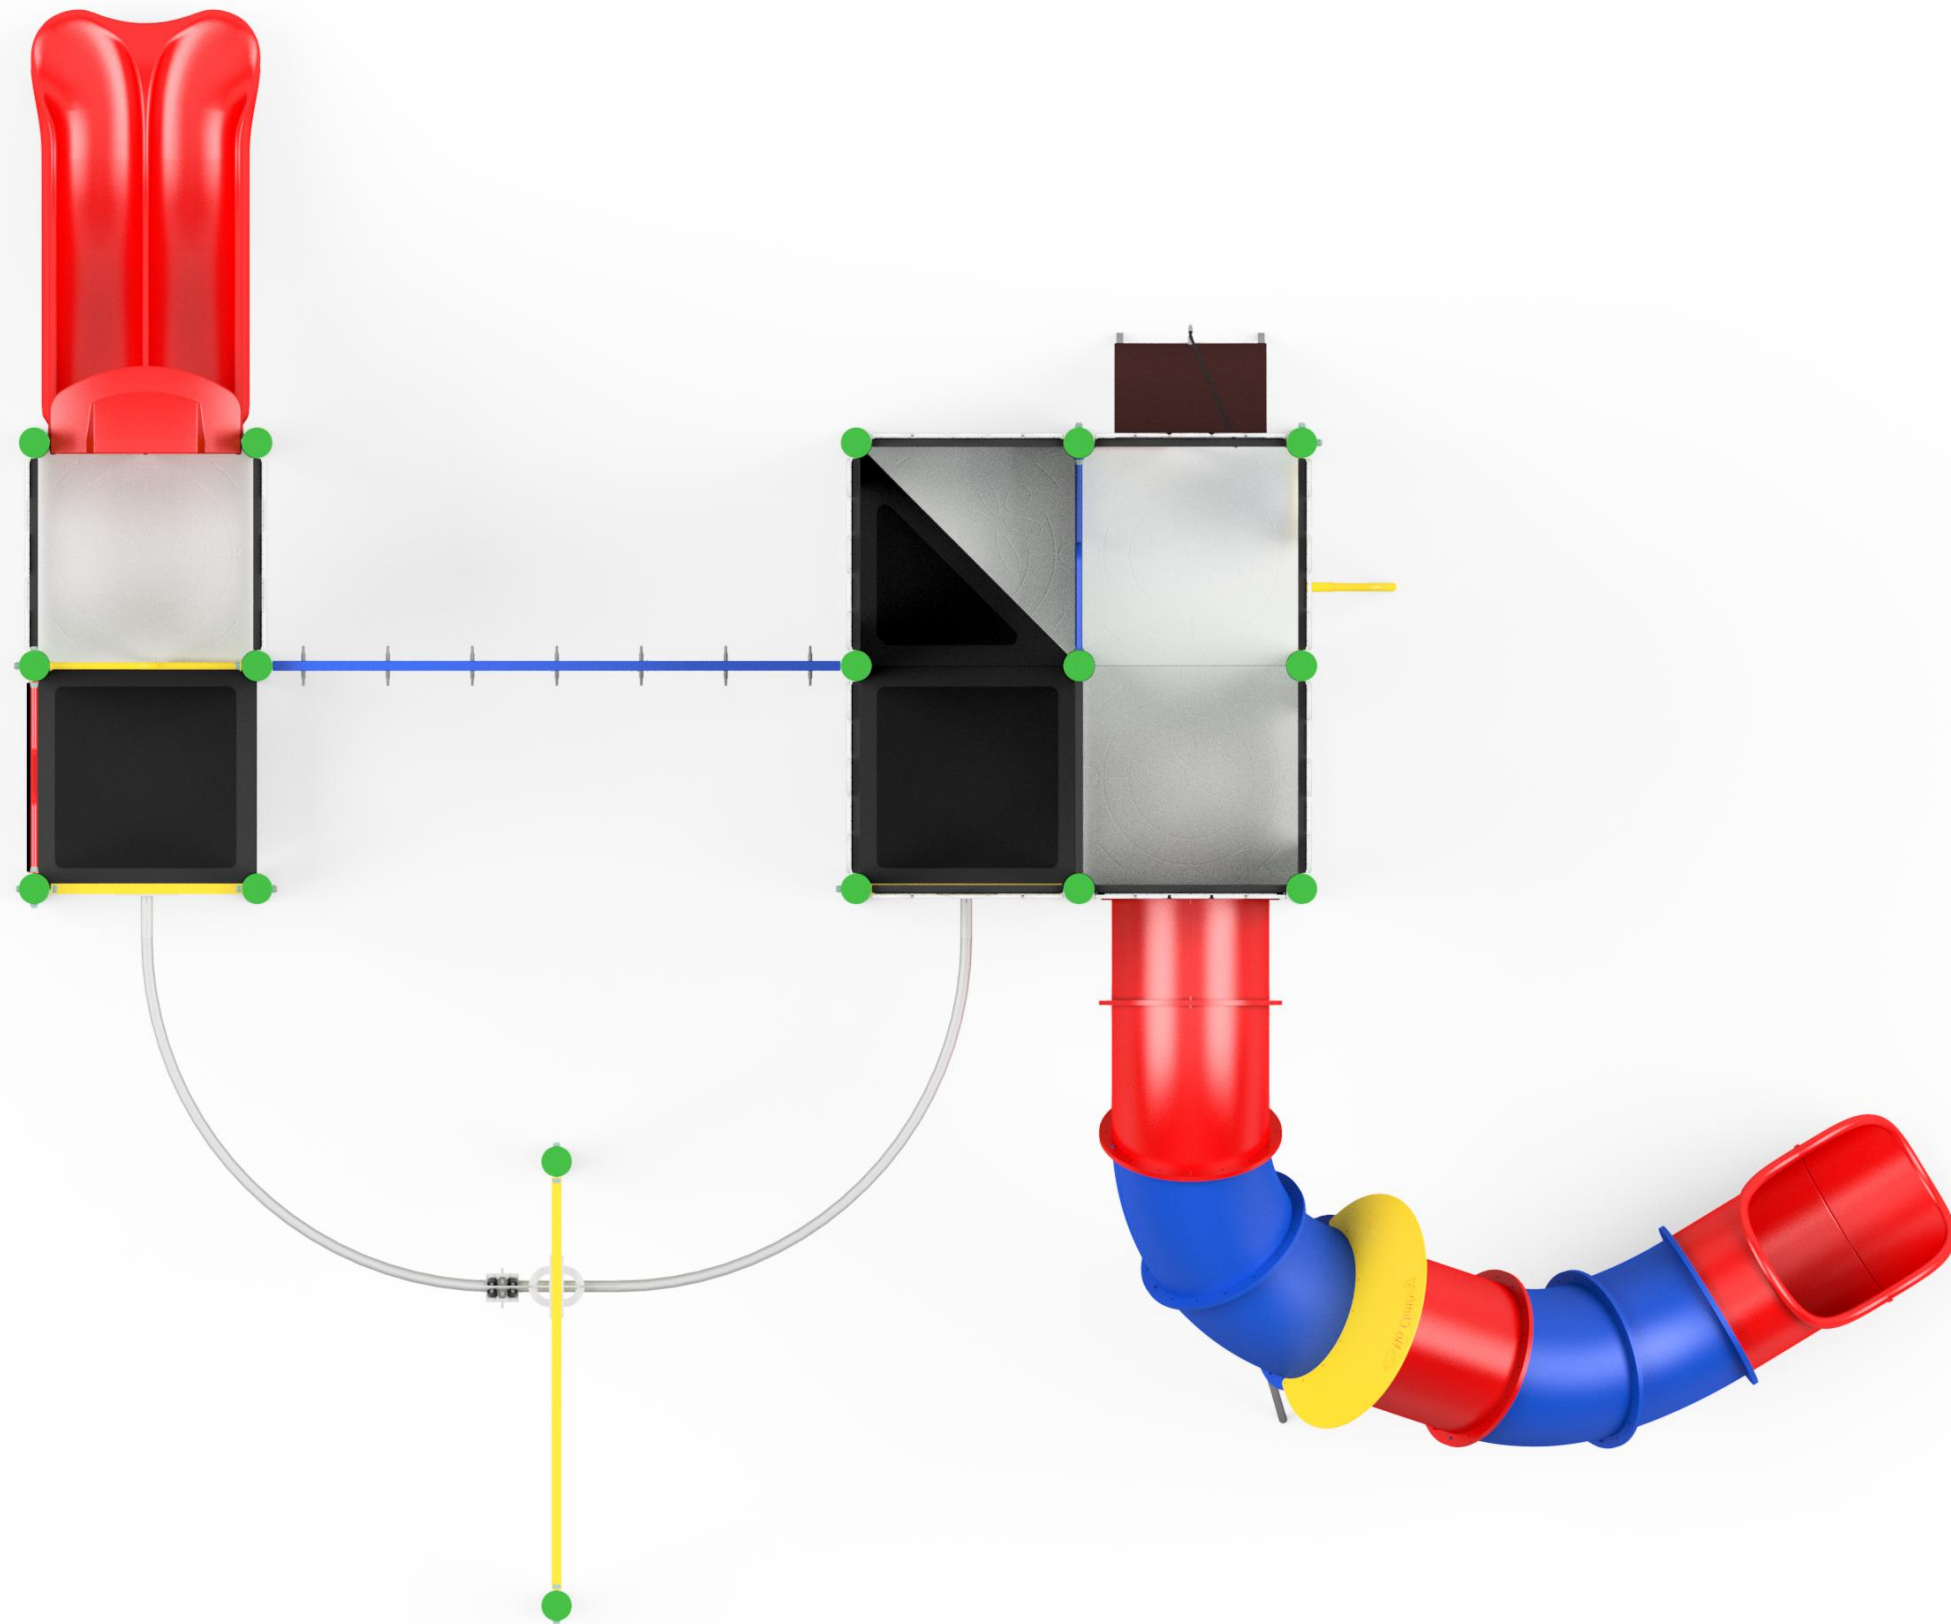

Activity Square Tower 8604

Activity Square Tower 8604

Activity Square Tower 8604

Activity Square Tower 8604

Technical Information	
Main Dimension	13440 x 10760mm
Total Area	114m ²
Max FHO	2200mm
Heaviest Part	N/A
Compliant to	NZS 5828:2015 AS 4685:(series) EN 1176:2008