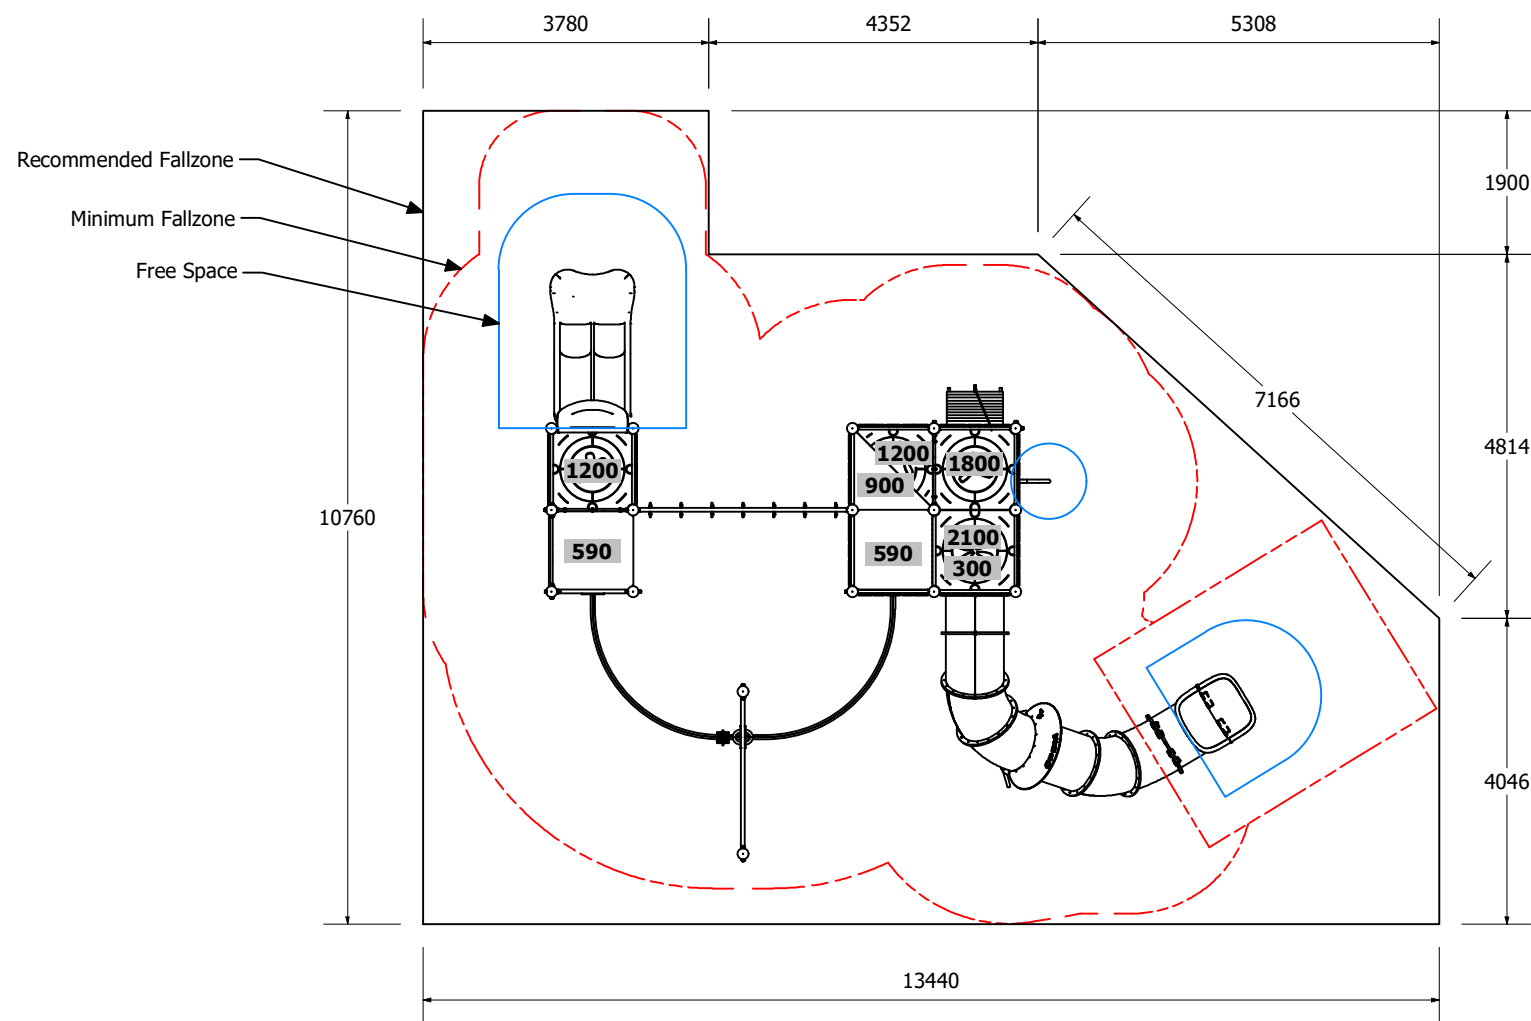

Activity Square Tower 8604

Activity Square Tower 8604

Activity Square Tower 8604

Activity Square Tower 8604

Technical Information	
Main Dimension	13440 x 10760mm
Total Area	114m ²
Max FHO	2200mm
Heaviest Part	N/A
Compliant to	NZS 5828:2015 AS 4685:(series) EN 1176:2008