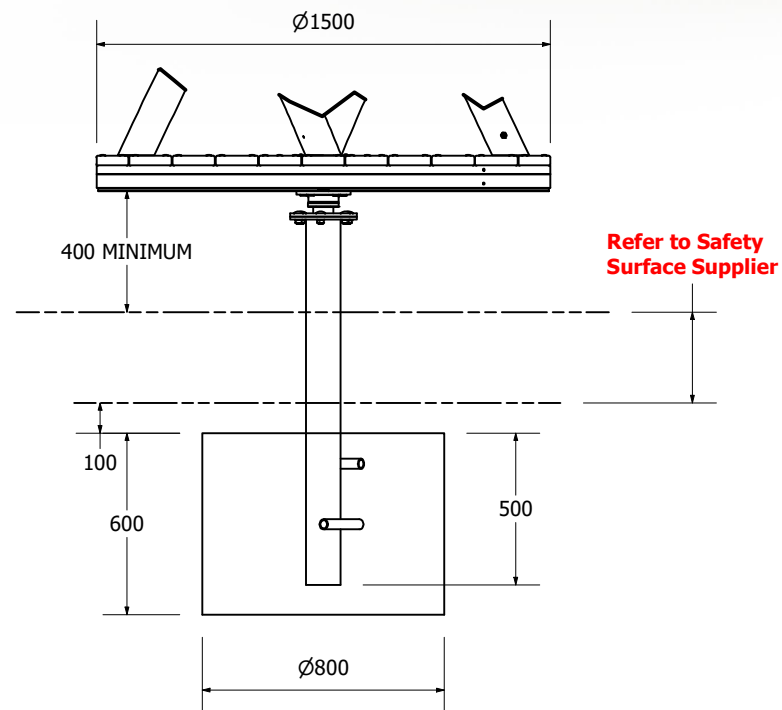

# Wobbly Wood Family Carousel

1:50 @ A3

Fallzone

Front Elevation

A ( 1 : 25 )

REVISION HISTORY			
REV	DESCRIPTION	DATE	BY
0	Creation	22/02/2021	Conor
1	Update Decking Bolts	25/03/2021	Conor

Technical Information	
Main Dimension	5500
Total Area	24m <sup>2</sup>
Max FHOF	NZ: <1m / AUS: 1.5m
Heaviest Part	N/A
Compliant to	NZS 5828:2015 AS 4685:2017 EN 1176:2008