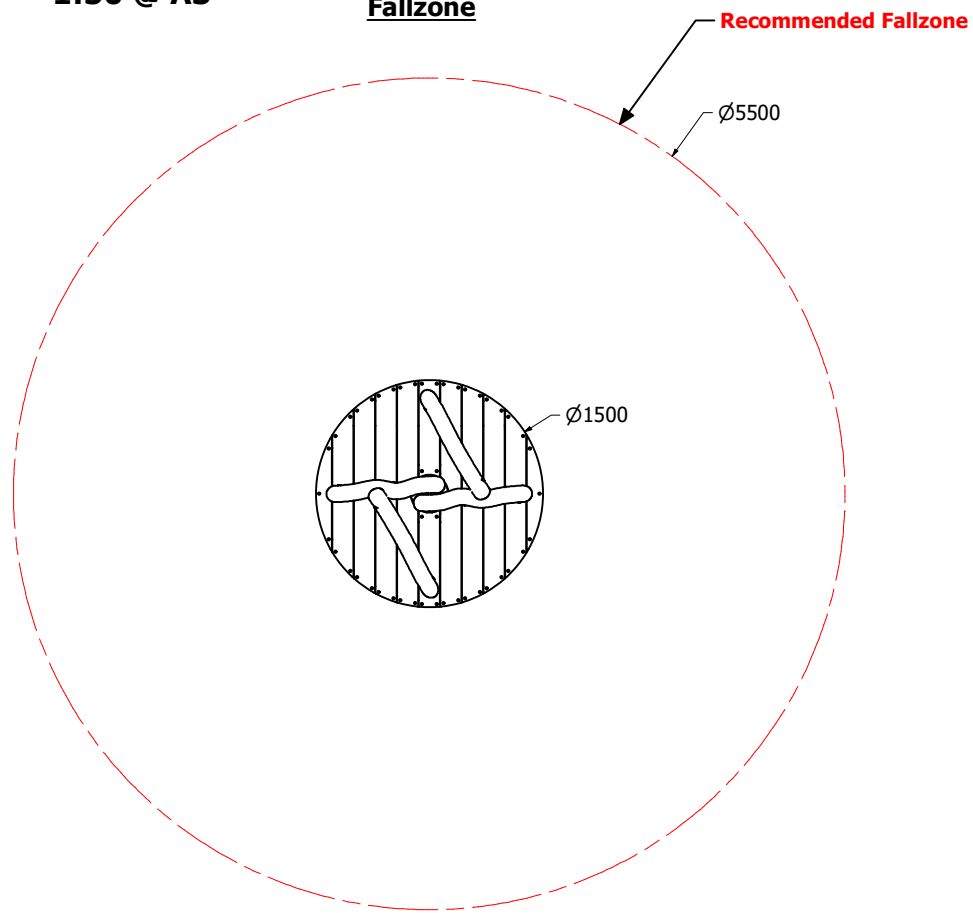

# Wobbly Wood Family Carousel

1:50 @ A3

Fallzone

Front Elevation

A ( 1 : 25 )

REVISION HISTORY			
REV	DESCRIPTION	DATE	BY
0	Creation	22/02/2021	Conor
1	Update Decking Bolts	25/03/2021	Conor

Technical Information	
Main Dimension	5500
Total Area	24m <sup>2</sup>
Max FHOF	NZ: <1m / AUS: 1.5m
Heaviest Part	N/A
Compliant to	NZS 5828:2015 AS 4685:2017 EN 1176:2008