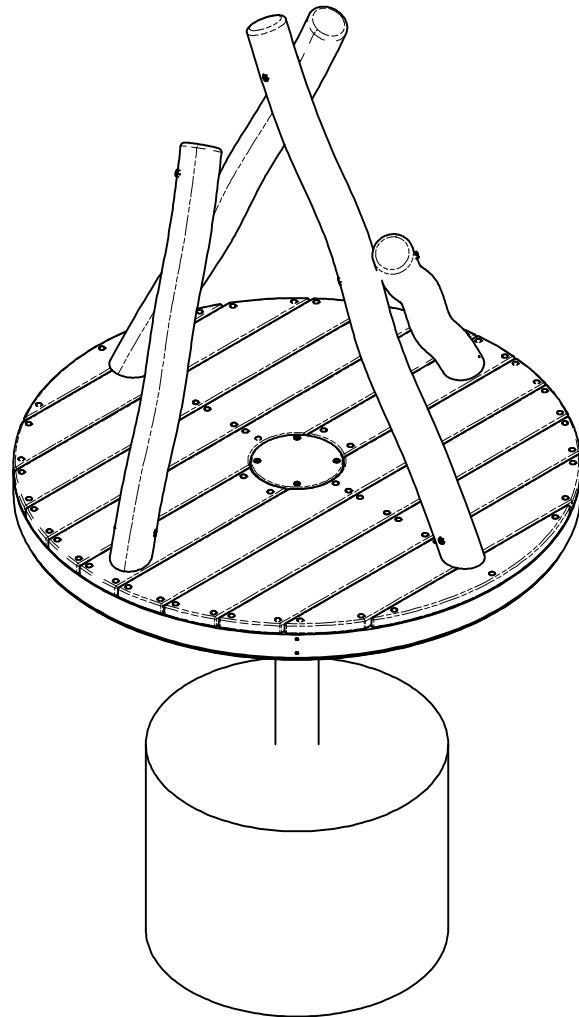

# Wobbly Wood Family Carousel

PARTS LIST				
ITEM	QTY	PART NUMBER	DESCRIPTION	MATERIAL
1	1	SMCA15GS	Whirlpool - Ground Support	
2	1	SMCA15HS	Whirlpool - Hub and Stub	
3	1	PLTLCABA15-L	Whirlpool - Triline Base LEFT	Tri-Line
4	1	PLTLCABA15-R	Whirlpool - Triline Base RIGHT	Tri-Line
5	1	SMCA15WWFR	Whirlpool Wobbly Wood Frame	
6	2	HABK0061	Wobbly Wood Spinner Brace Plate A	Steel, Galvanized
7	2	HABK0062	Wobbly Wood Spinner Brace Plate B	Steel, Galvanized
8	2	TISG11016	Hardwood Sugar Gum Round Pole 110 Ø 1.6m	Default
9	2	TISG11012	Hardwood Sugar Gum Round Pole 110 Ø 1.2m	Default
10	1	140 x 32 Boards	140 x 32 Boards - OFFCUTS	Offcuts
27	7	FATHR4480	*Varies*	Stainless Steel
11	5	FASWA4600	M16 SS Spring Washer	Stainless Steel
12	5	FAHEN2600	M16 Galv Hex Nut	Steel, Galvanized
13	6	FACOB4506	M12 x 35 S/S 304 Coach Bolt	Stainless Steel
14	6	FAFLW4505	M12 x 24 x 2 304 S/S Flat Washer	Stainless Steel
15	14	FACSS4302	M8 x 20 S/S 304 Csk Socket Screw	Stainless Steel
16	6	FANYN4500	M12 S/S 304 Nyloc Nut	Stainless Steel
17	1	FAFLW4403	M10 x 21 x 2 S/S Flat Washer	Stainless Steel
18	1	FANYN4400	M10 S/S 304 Nyloc Nut	Stainless Steel
28	28	FAHEN2400	M10 Galv Nut	Steel, Galvanized
20	36	FAFLW4300	M8 x 16.0 x 1.2 S/S Flat Washer	Stainless Steel
21	16	FANYN4300	M8 Nyloc Nut	Stainless Steel
22	8	FAENB4309	M8 x 55mm S/S 304 Eng Bolt	Stainless Steel
23	8	FAENB4311	M8 x 65mm S/S 304 Eng Bolt	Stainless Steel
24	60	FAFLW4201	M6 x 12.5 x 1.0 S/S Flat Washer	Stainless Steel
25	60	FANYN4200	M6 S/S 304 Nyloc Nut	Stainless Steel
26	60	FACOB4208	M6 Coach Bolt SS - 50mm	Stainless Steel
29	4	FABHS4308	M8 x 50 S/S 304 Button Head Socket Screw	Stainless Steel