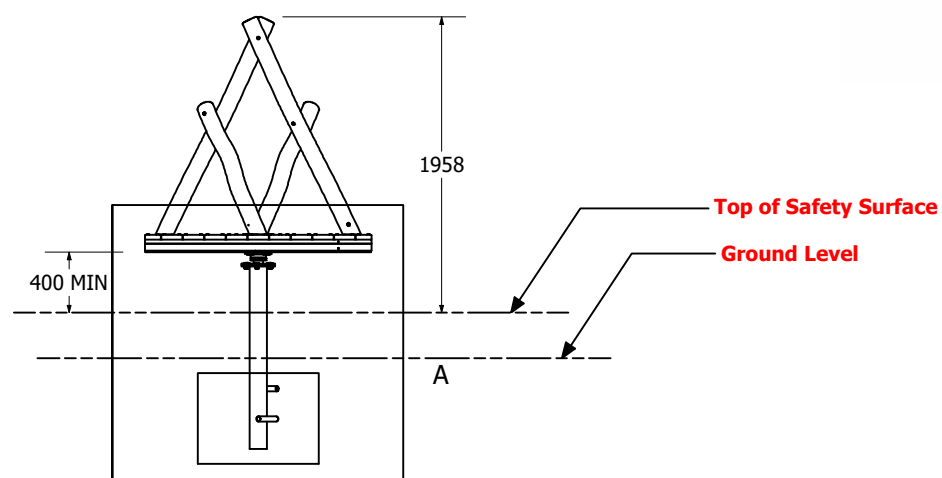

# Wobbly Wood Family Carousel

1:50 @ A3

Fallzone

Front Elevation

A ( 1 : 25 )

REVISION HISTORY			
REV	DESCRIPTION	DATE	BY
0	Creation	22/02/2021	Conor
1	Update Decking Bolts	25/03/2021	Conor

Technical Information	
Main Dimension	5500
Total Area	24m <sup>2</sup>
Max FHOF	NZ: <1m / AUS: 1.5m
Heaviest Part	N/A
Compliant to	NZS 5828:2015 AS 4685:2017 EN 1176:2008