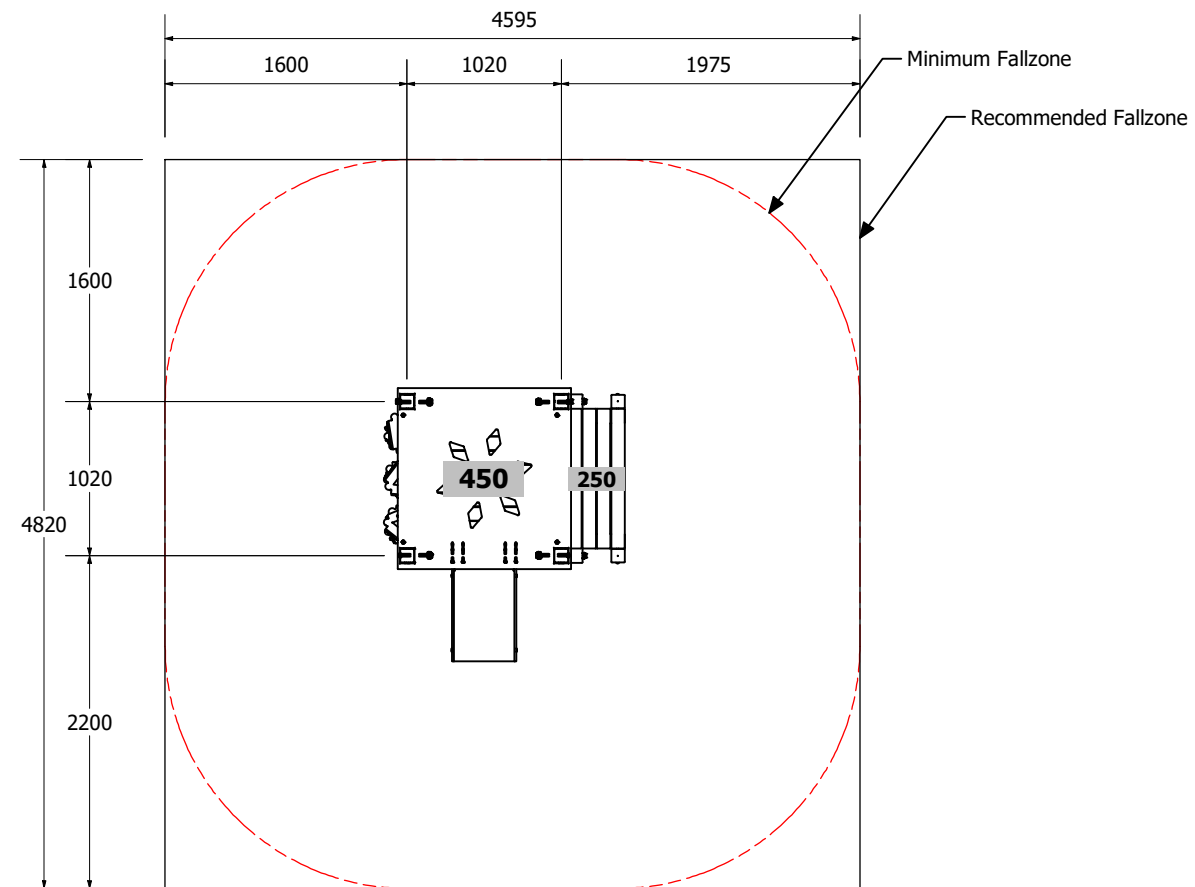

Toddler Series 163 - Underwater World

Toddler Series 163 - Underwater World

Toddler Series 163 - Underwater World

Fallzones

Front Elevation

Right Elevation

Technical Information	
Main Dimension	4820 x 4620mm
Total Area	22.5m ²
Max FHO	450mm
Heaviest Part	N/A
Compliant to	NZS 5828:2015 AS 4685:2017 EN 1176:2008