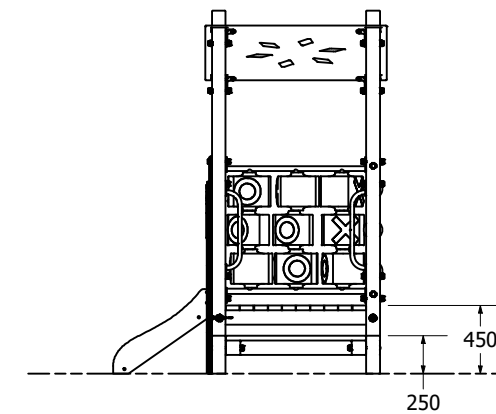

Toddler Series 163 - Underwater World

Toddler Series 163 - Underwater World

Toddler Series 163 - Underwater World

Fallzones

Front Elevation

Right Elevation

Technical Information	
Main Dimension	4820 x 4620mm
Total Area	22.5m ²
Max FHO	450mm
Heaviest Part	N/A
Compliant to	NZS 5828:2015 AS 4685:2017 EN 1176:2008