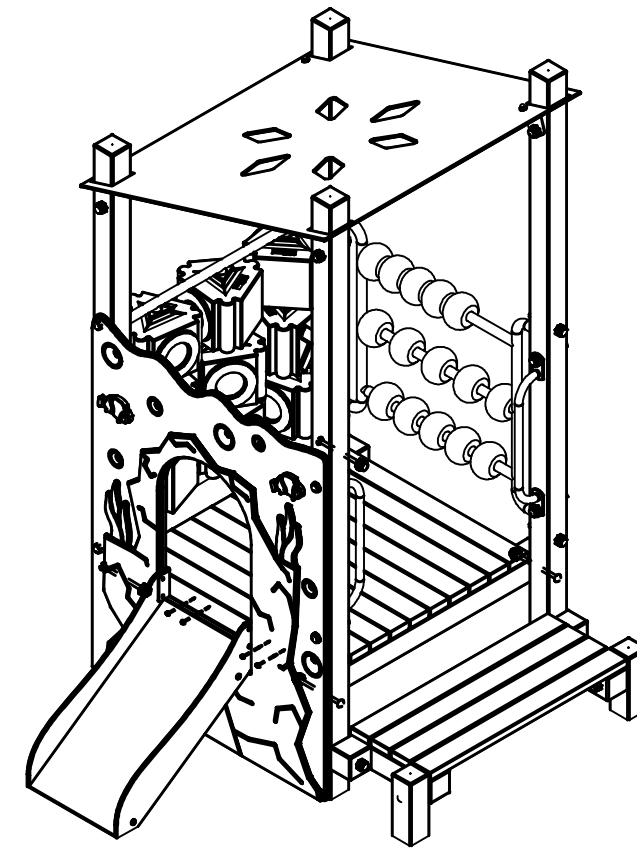

Toddler Series 163 - Underwater World

Toddler Series 163 - Underwater World

Toddler Series 163 - Underwater World

Fallzones

Front Elevation

Right Elevation

Technical Information	
Main Dimension	4820 x 4620mm
Total Area	22.5m ²
Max FHO	450mm
Heaviest Part	N/A
Compliant to	NZS 5828:2015 AS 4685:2017 EN 1176:2008