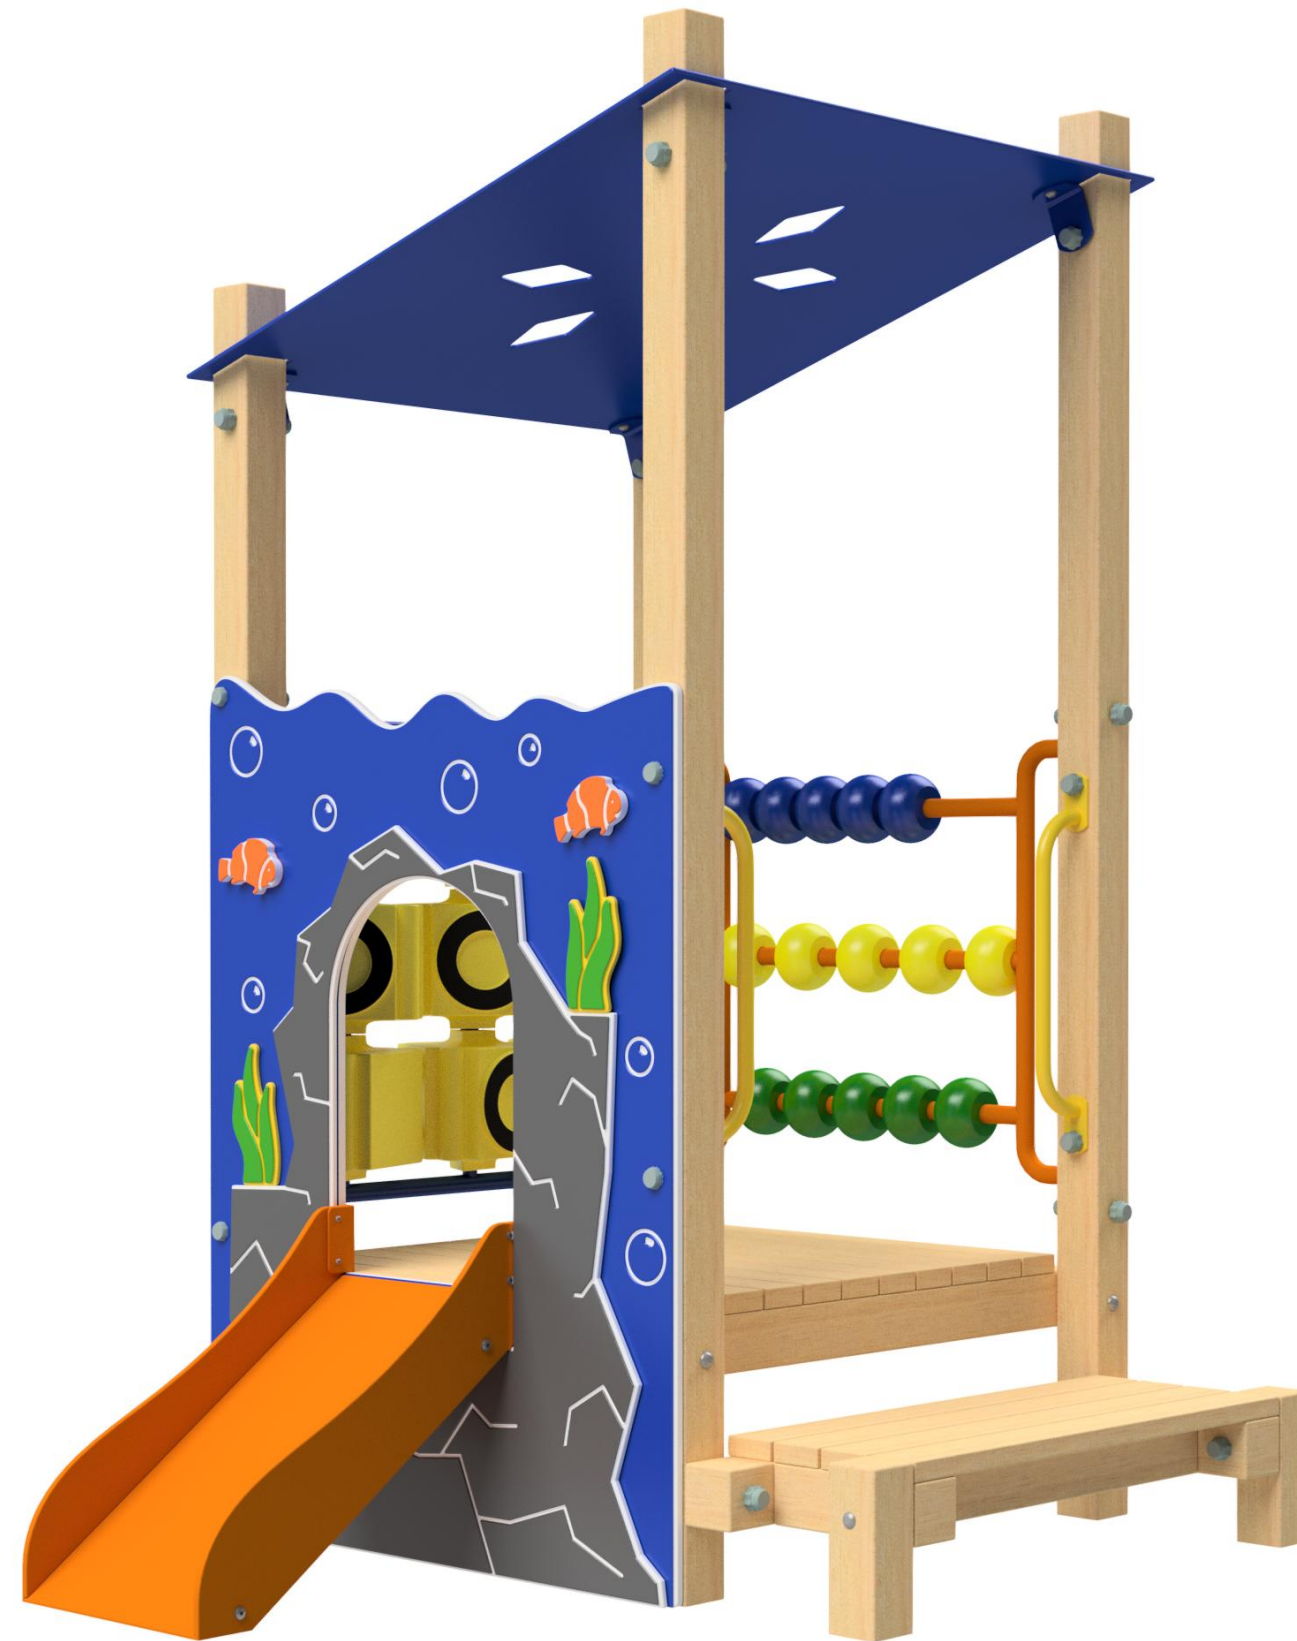

Toddler Series 163 - Underwater World

Toddler Series 163 - Underwater World

Toddler Series 163 - Underwater World

Fallzones

Front Elevation

Right Elevation

Technical Information	
Main Dimension	4820 x 4620mm
Total Area	22.5m ²
Max FHO	450mm
Heaviest Part	N/A
Compliant to	NZS 5828:2015 AS 4685:2017 EN 1176:2008