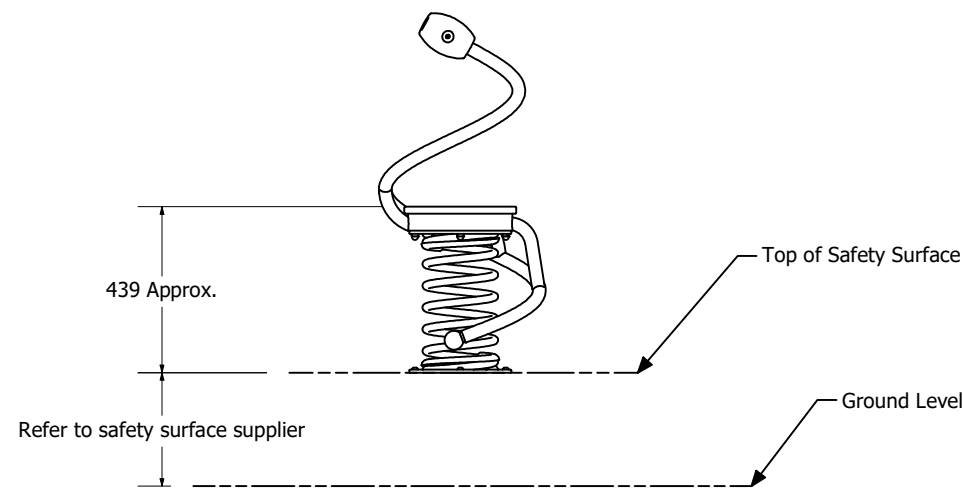

SMROMFEEL - Nature Rocker - Eel

SMROMFEEL - Nature Rocker - Eel

SMROMFEEL - Nature Rocker - Eel

SMROMFEEL - Nature Rocker - Eel

Technical Information	
Main Dimension	2900mm DIA
Total Area	6.6m ²
Max FHOE	440mm
Heaviest Part	-
Compliant to	NZS 5828:2015 AS 4685:(series) EN 1176:2008