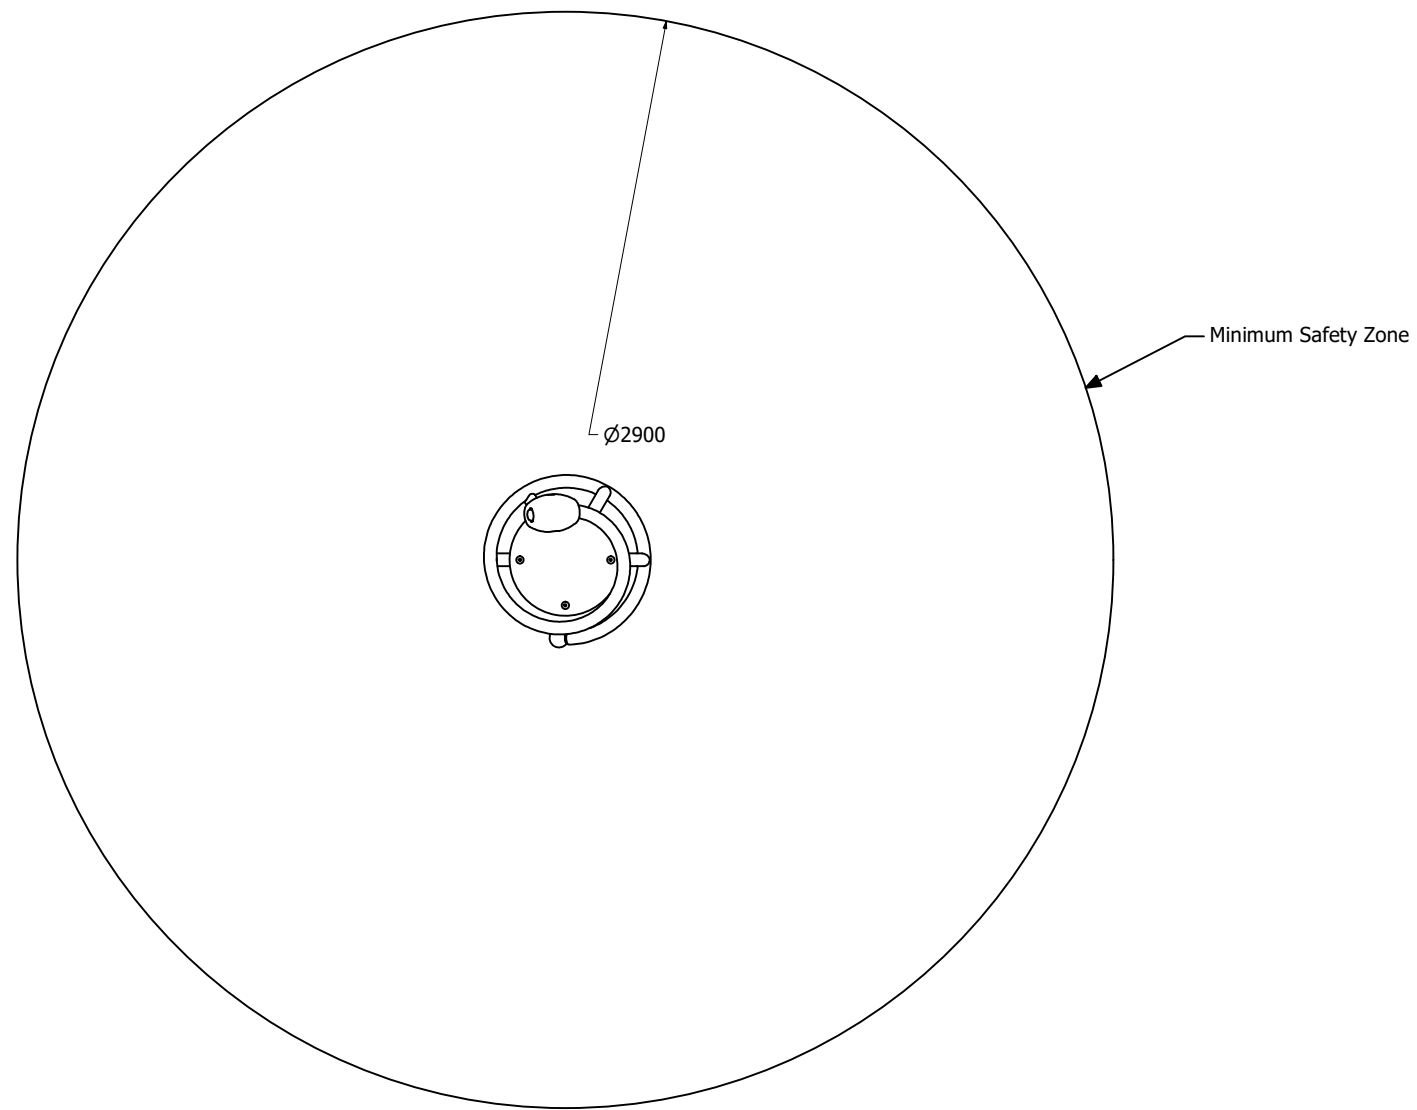

SMROMFEEL - Nature Rocker - Eel

SMROMFEEL - Nature Rocker - Eel

SMROMFEEL - Nature Rocker - Eel

SMROMFEEL - Nature Rocker - Eel

Technical Information	
Main Dimension	2900mm DIA
Total Area	6.6m ²
Max FHOE	440mm
Heaviest Part	-
Compliant to	NZS 5828:2015 AS 4685:(series) EN 1176:2008