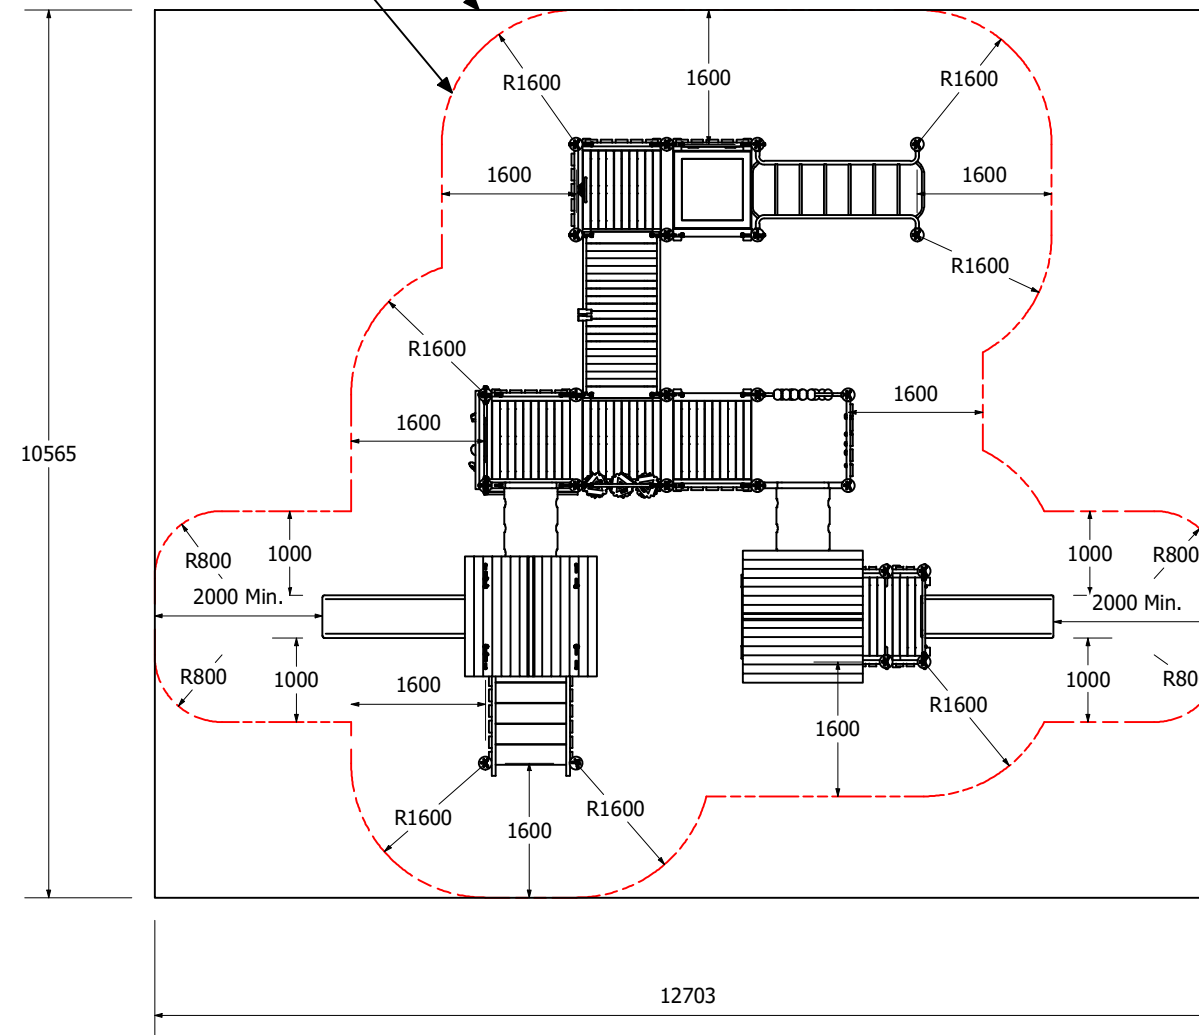

MOTP170 - Toddler Series 170 - Adventure Run

MOTP170 - Toddler Series 170 - Adventure Run

MOTP170 - Toddler Series 170 - Adventure Run

MOTP170 - Toddler Series 170 - Adventure Run

Recommended Fall Zone

Minimum Fall Zone

Technical Information	
Main Dimension	12703 x 10565mm
Total Area	134.2m ²
Max FHO	1500mm
Heaviest Part	-
Compliant to	NZS 5828:2015 AS 4685:(series) EN 1176:2008