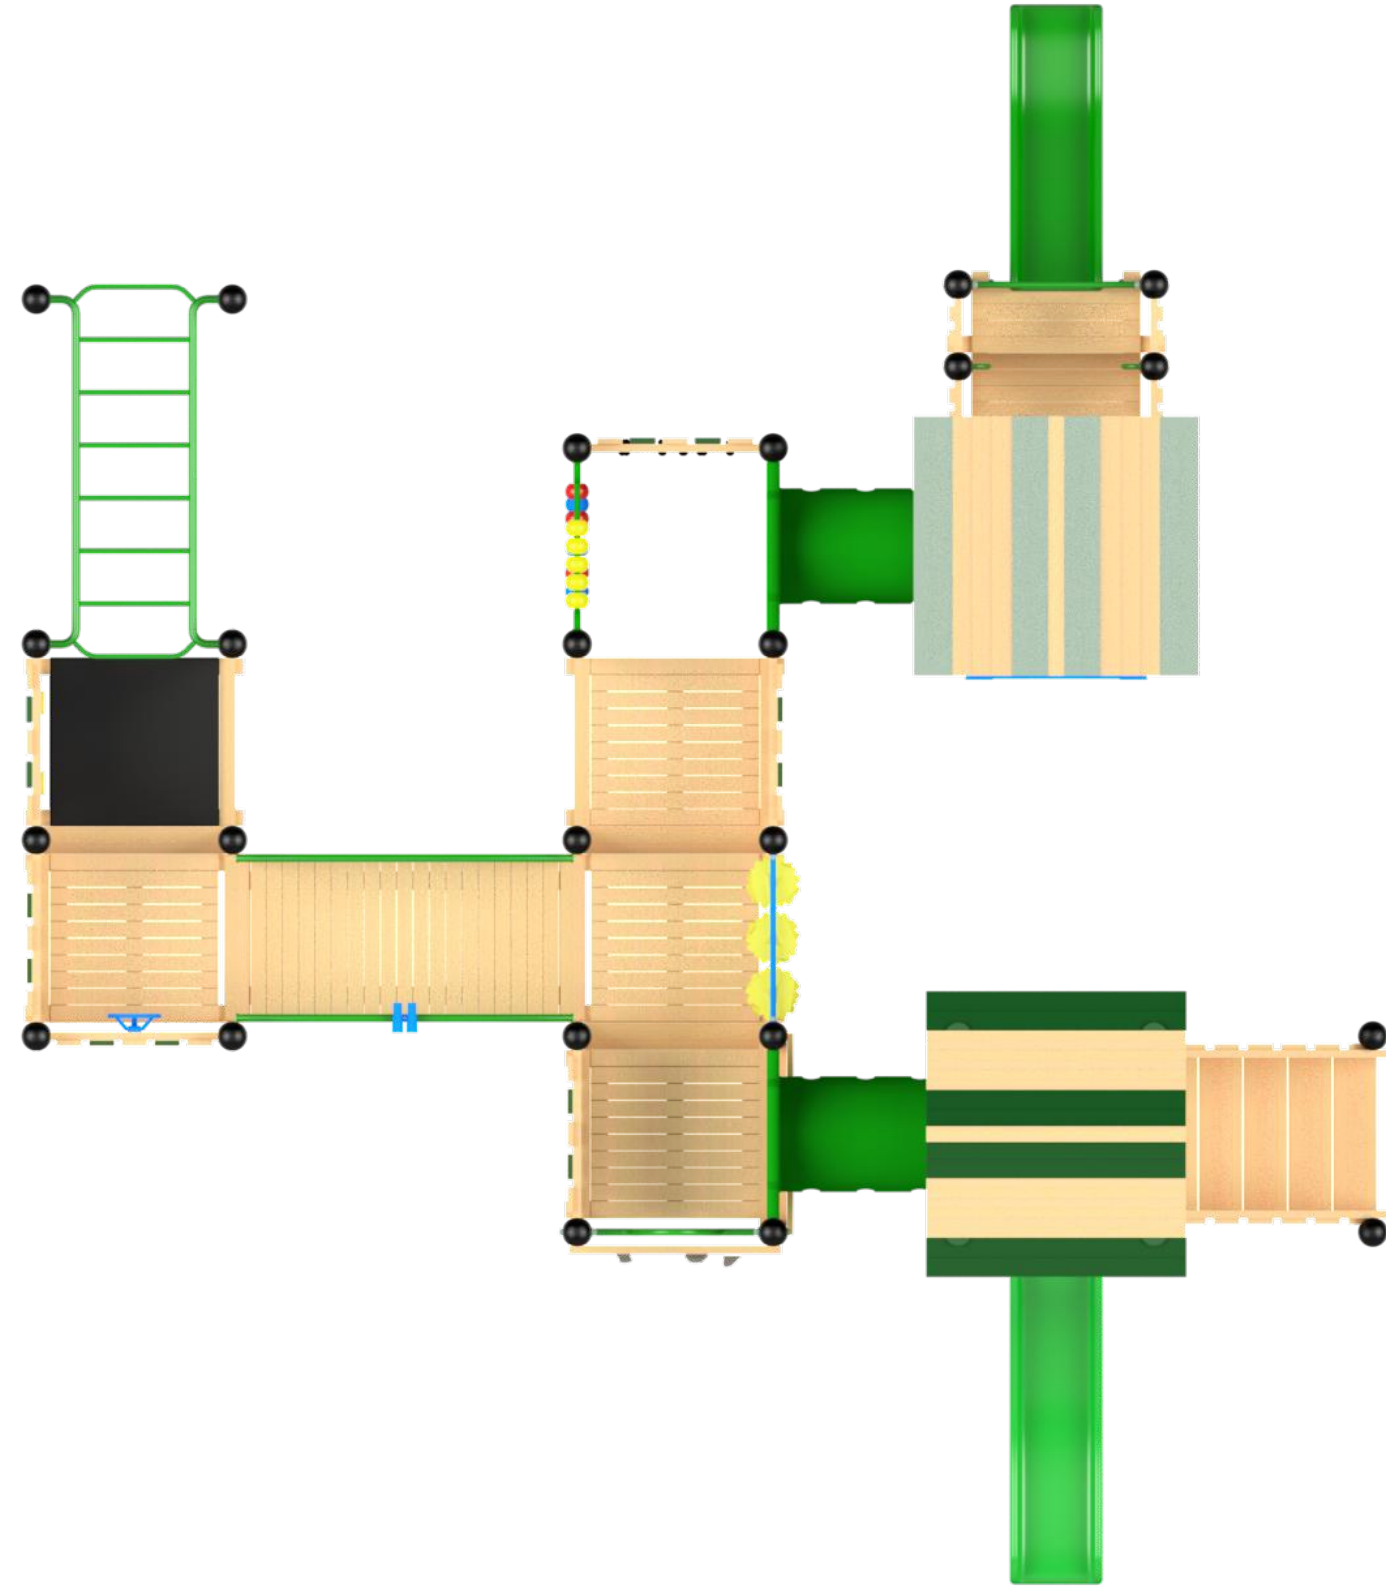

MOTP170 - Toddler Series 170 - Adventure Run

MOTP170 - Toddler Series 170 - Adventure Run

MOTP170 - Toddler Series 170 - Adventure Run

MOTP170 - Toddler Series 170 - Adventure Run

Recommended Fall Zone

Minimum Fall Zone

Technical Information	
Main Dimension	12703 x 10565mm
Total Area	134.2m ²
Max FHO	1500mm
Heaviest Part	-
Compliant to	NZS 5828:2015 AS 4685:(series) EN 1176:2008