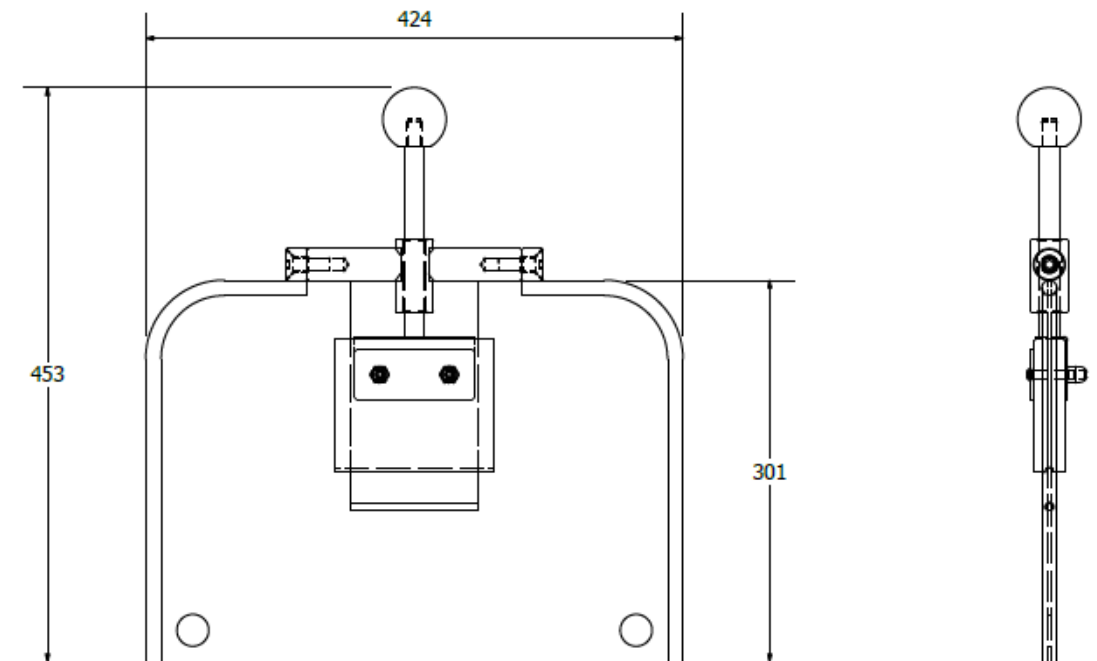

Waterplay Sliding Gate - Standard

SAWASGNZS

Technical Information

Space Required	424mm x 453mm
Compliant	NZS 5828:2015 AS 4685:2017 EN 1176:2008