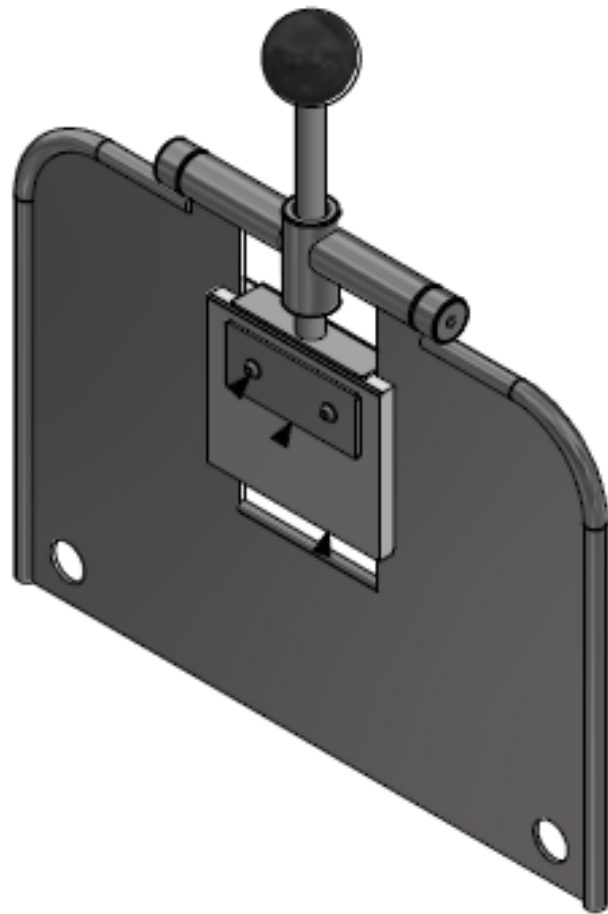

Waterplay Sliding Gate - Standard

SAWASGNZS

Technical Information

Space Required	424mm x 453mm
Compliant	NZS 5828:2015 AS 4685:2017 EN 1176:2008