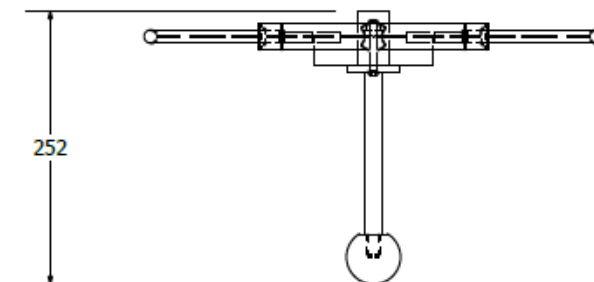

Waterplay Hinged Gate

SAWAHGNZS

Front

Rear

Technical Information	
Space Required	424mm x 301mm
Compliant	NZS 5828:2015 AS 4685:2017 EN 1176:2008