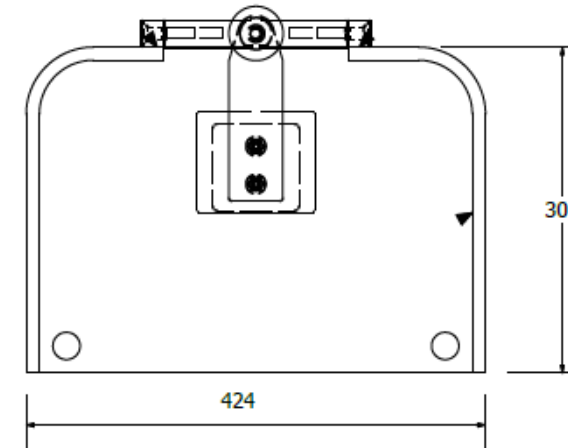

Waterplay Hinged Gate

SAWAHGNZS

Front

Rear

Technical Information	
Space Required	424mm x 301mm
Compliant	NZS 5828:2015 AS 4685:2017 EN 1176:2008