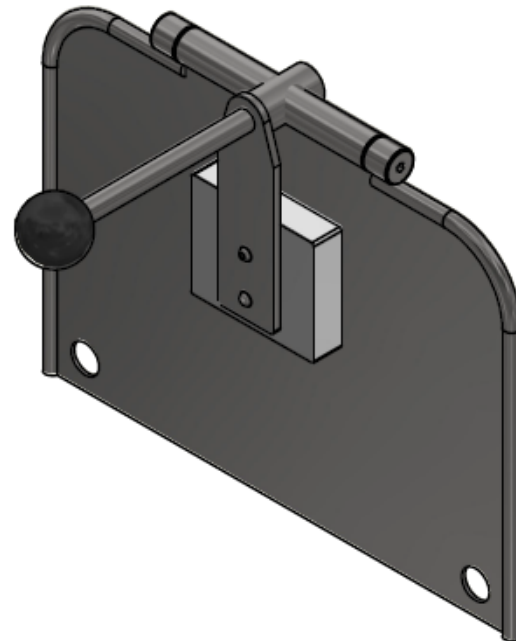

Waterplay Hinged Gate

SAWAHGNZS

Front

Rear

Technical Information	
Space Required	424mm x 301mm
Compliant	NZS 5828:2015 AS 4685:2017 EN 1176:2008