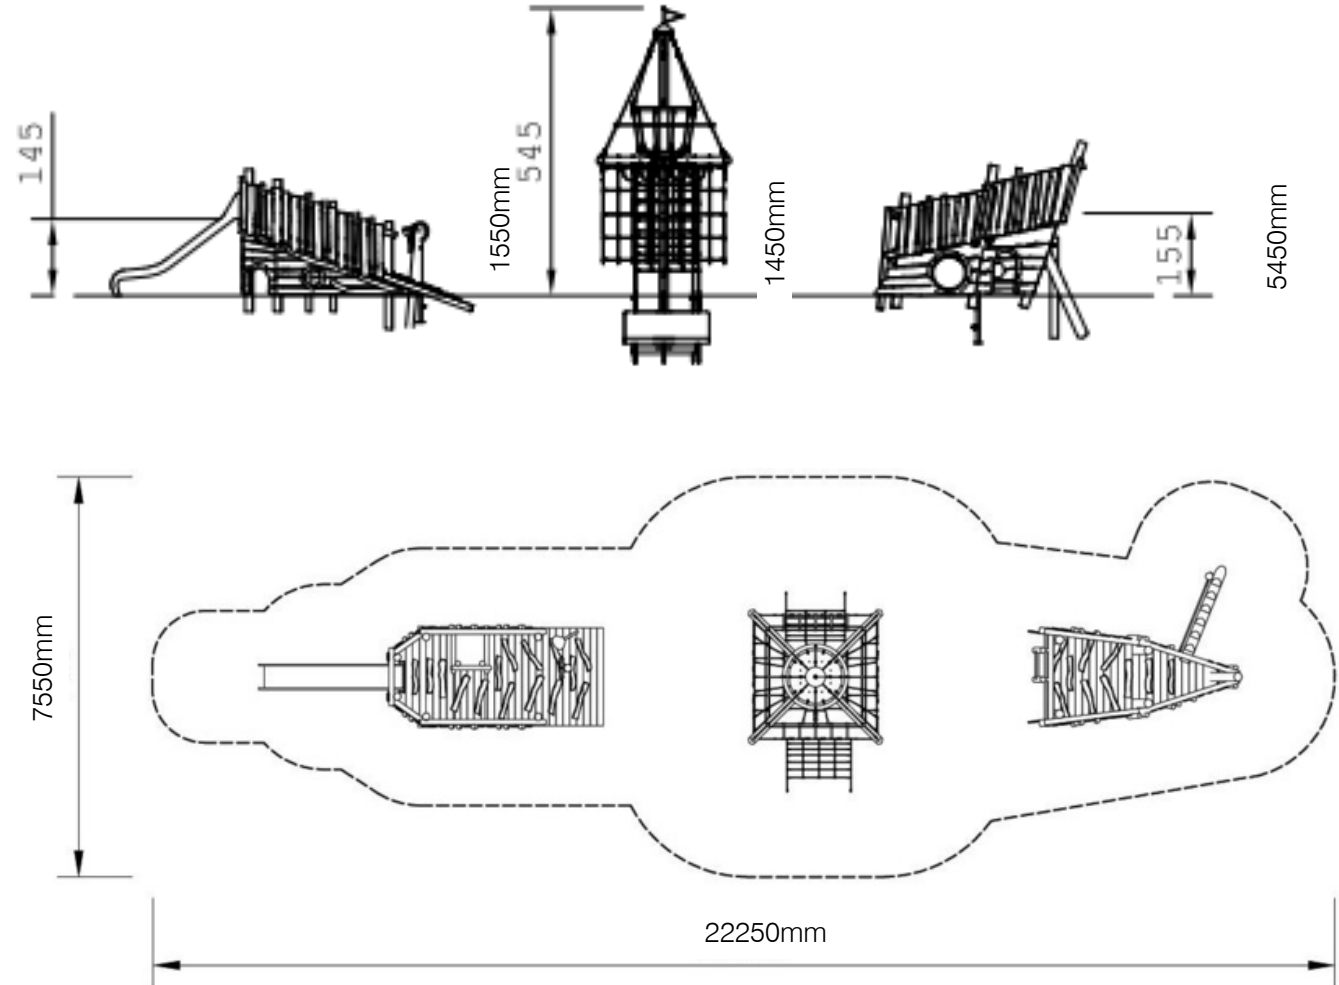

5.4 Sunken Playship with Pirate Tower

IPSPSPT

Technical Information

Space Required	22250mm x 7550mm
Total Area	114m ²
FHOF	2750mm
Compliant	NZS 5828:2015 AS 4685:2017 EN 1176:2008