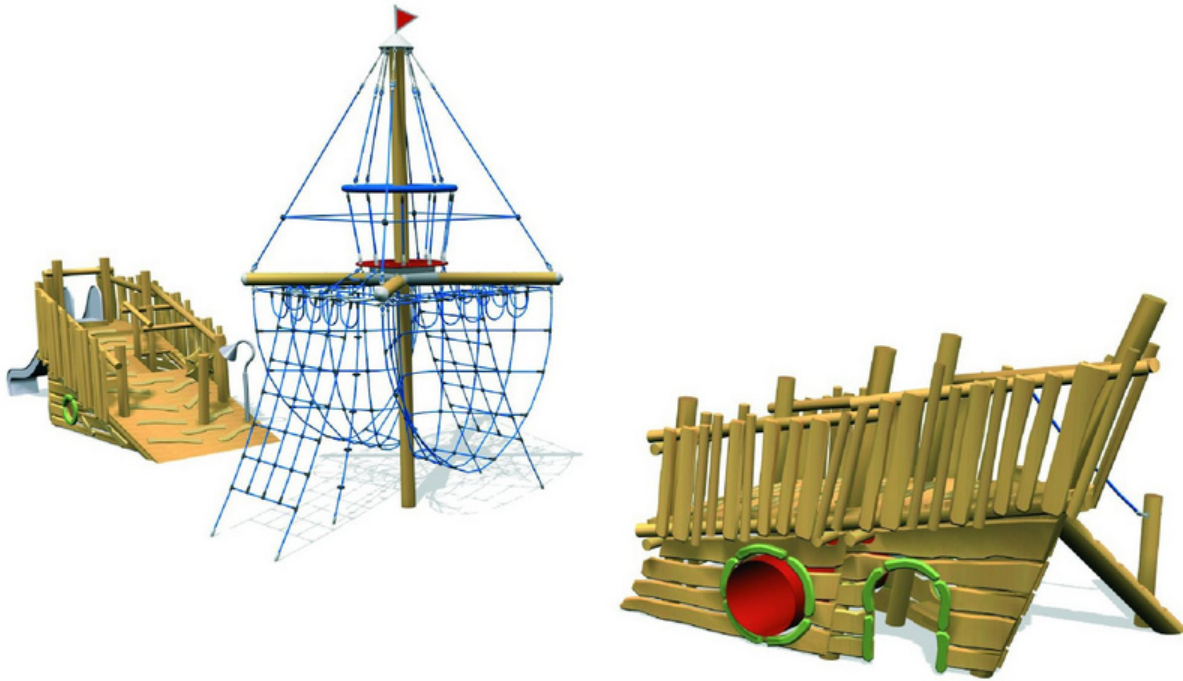

5.4 Sunken Playship with Pirate Tower

IPSPSPT

Technical Information

Space Required	22250mm x 7550mm
Total Area	114m ²
FHOF	2750mm
Compliant	NZS 5828:2015 AS 4685:2017 EN 1176:2008