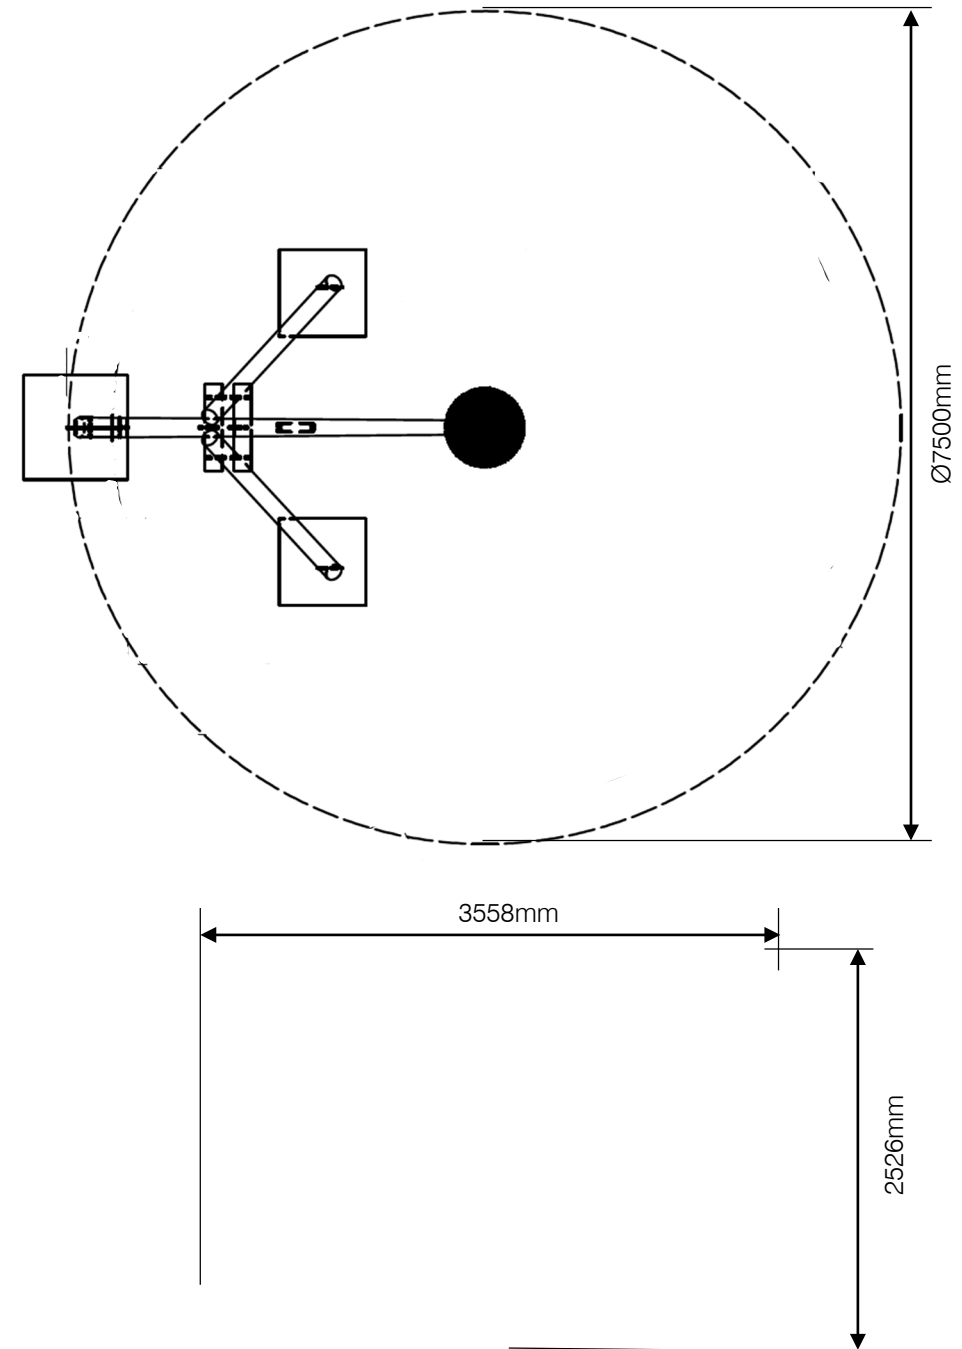

# 2.5m Hardwood Pendulum Swing, Junior Model

SWPOPMFJ

Technical Information	
Space Required	Ø7500mm
Total Area	44.19m <sup>2</sup>
FHOF	1300mm
Compliant	NZS 5828:2015 AS 4685:2017 EN 1176:2008

Approved: GN