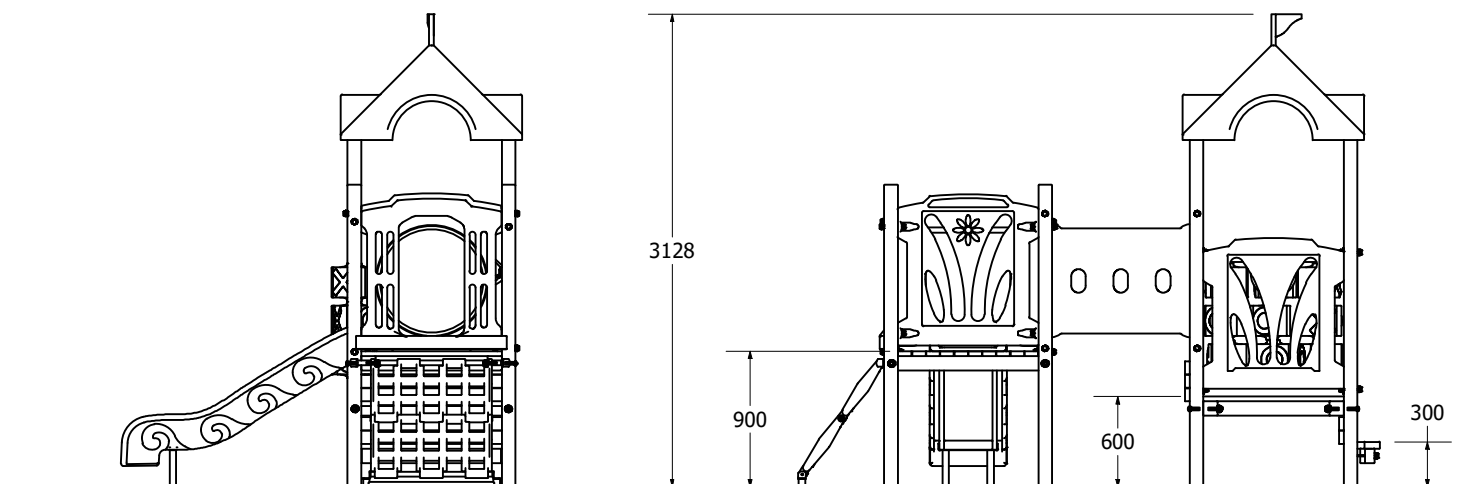

MOTP109

MOTP109

MOTP109

MOTP109

Fallzones

Minimum Fallzone
Recommended Fallzone

Front Elevation

Right Elevation

Technical Information	
Main Dimension	6790 x 6170
Total Area	33m ²
Max FHO	900mm
Heaviest Part	40kg
Compliant to	NZS 5828:2015 AS 4685:2017 EN 1176:2008

Note:- This playground is easily accessible for those under 36months.