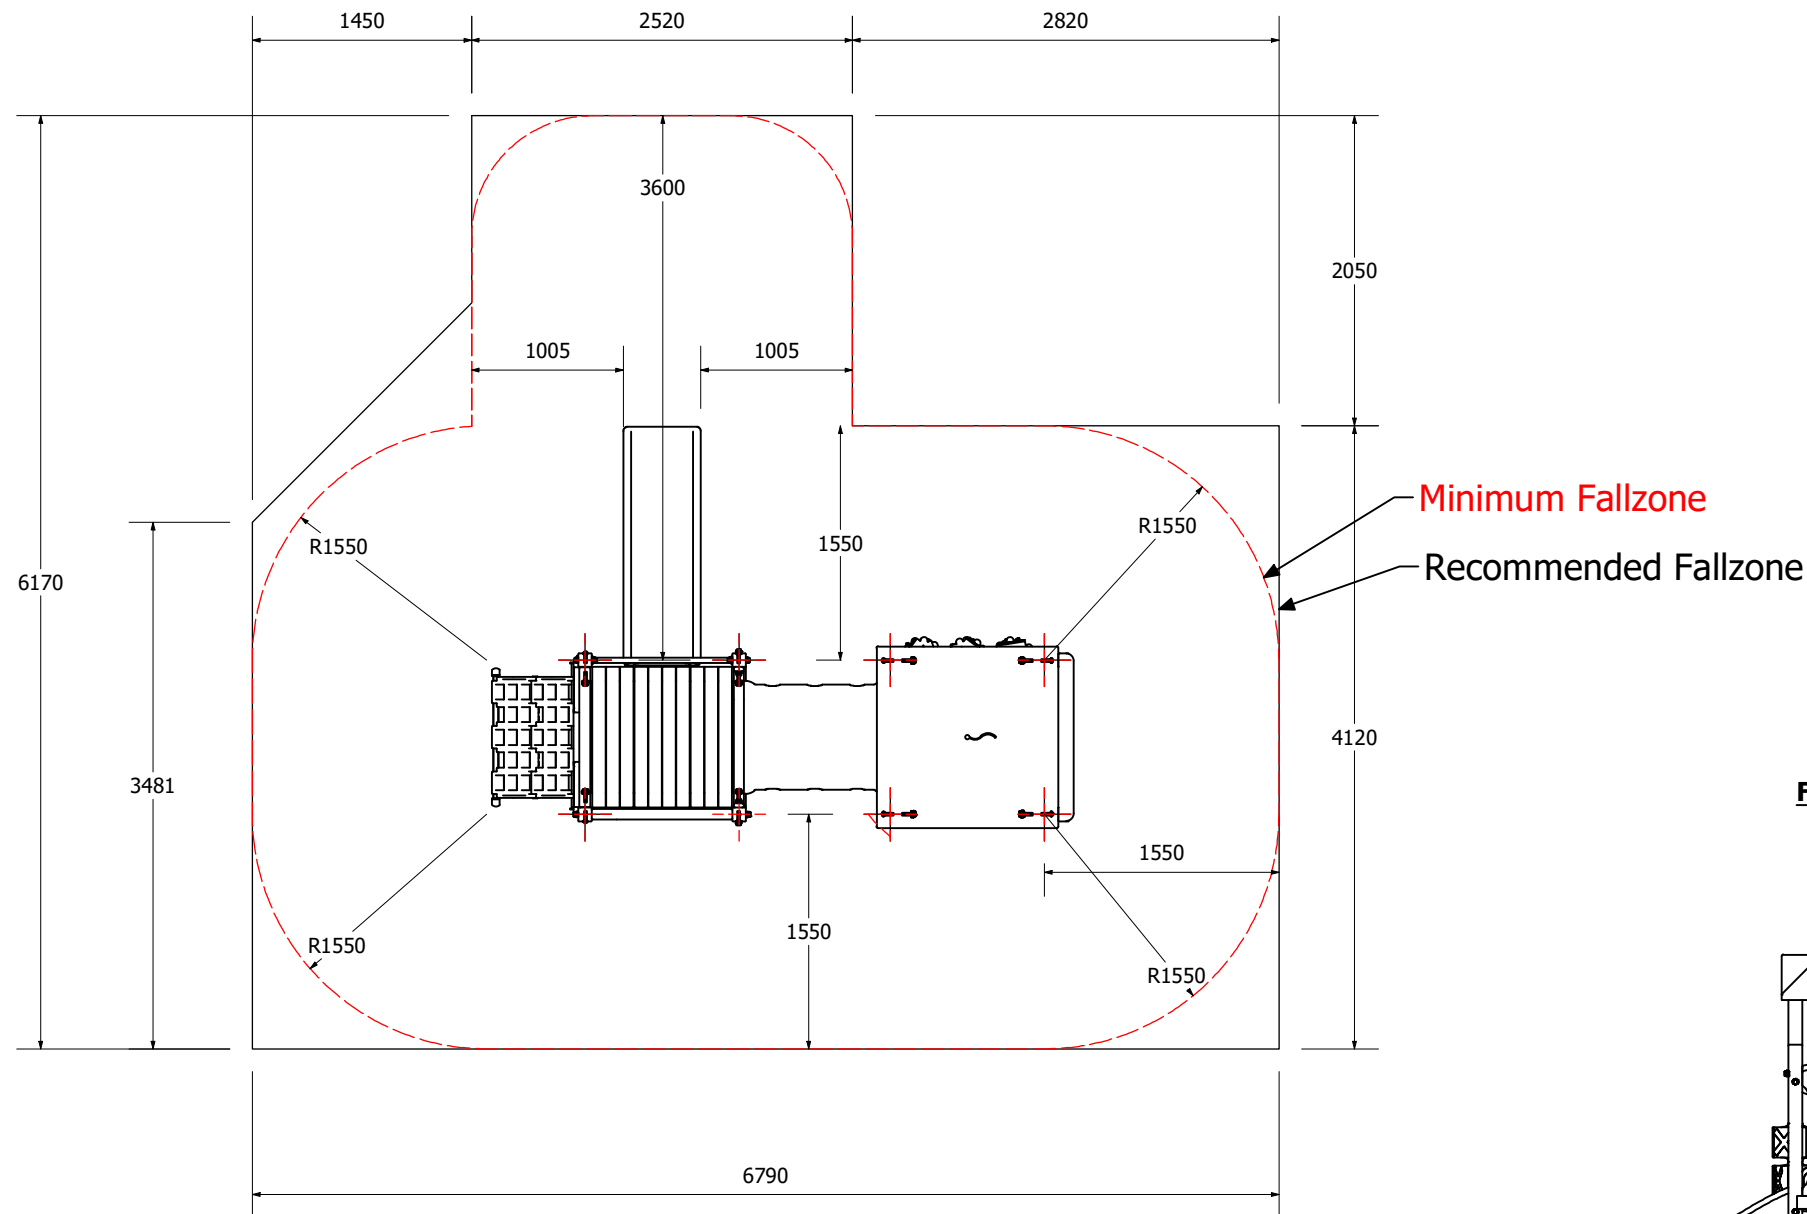

MOTP109

MOTP109

MOTP109

MOTP109

Fallzones

Minimum Fallzone
Recommended Fallzone

Front Elevation

Right Elevation

Technical Information	
Main Dimension	6790 x 6170
Total Area	33m ²
Max FHO	900mm
Heaviest Part	40kg
Compliant to	NZS 5828:2015 AS 4685:2017 EN 1176:2008

Note:- This playground is easily accessible for those under 36months.