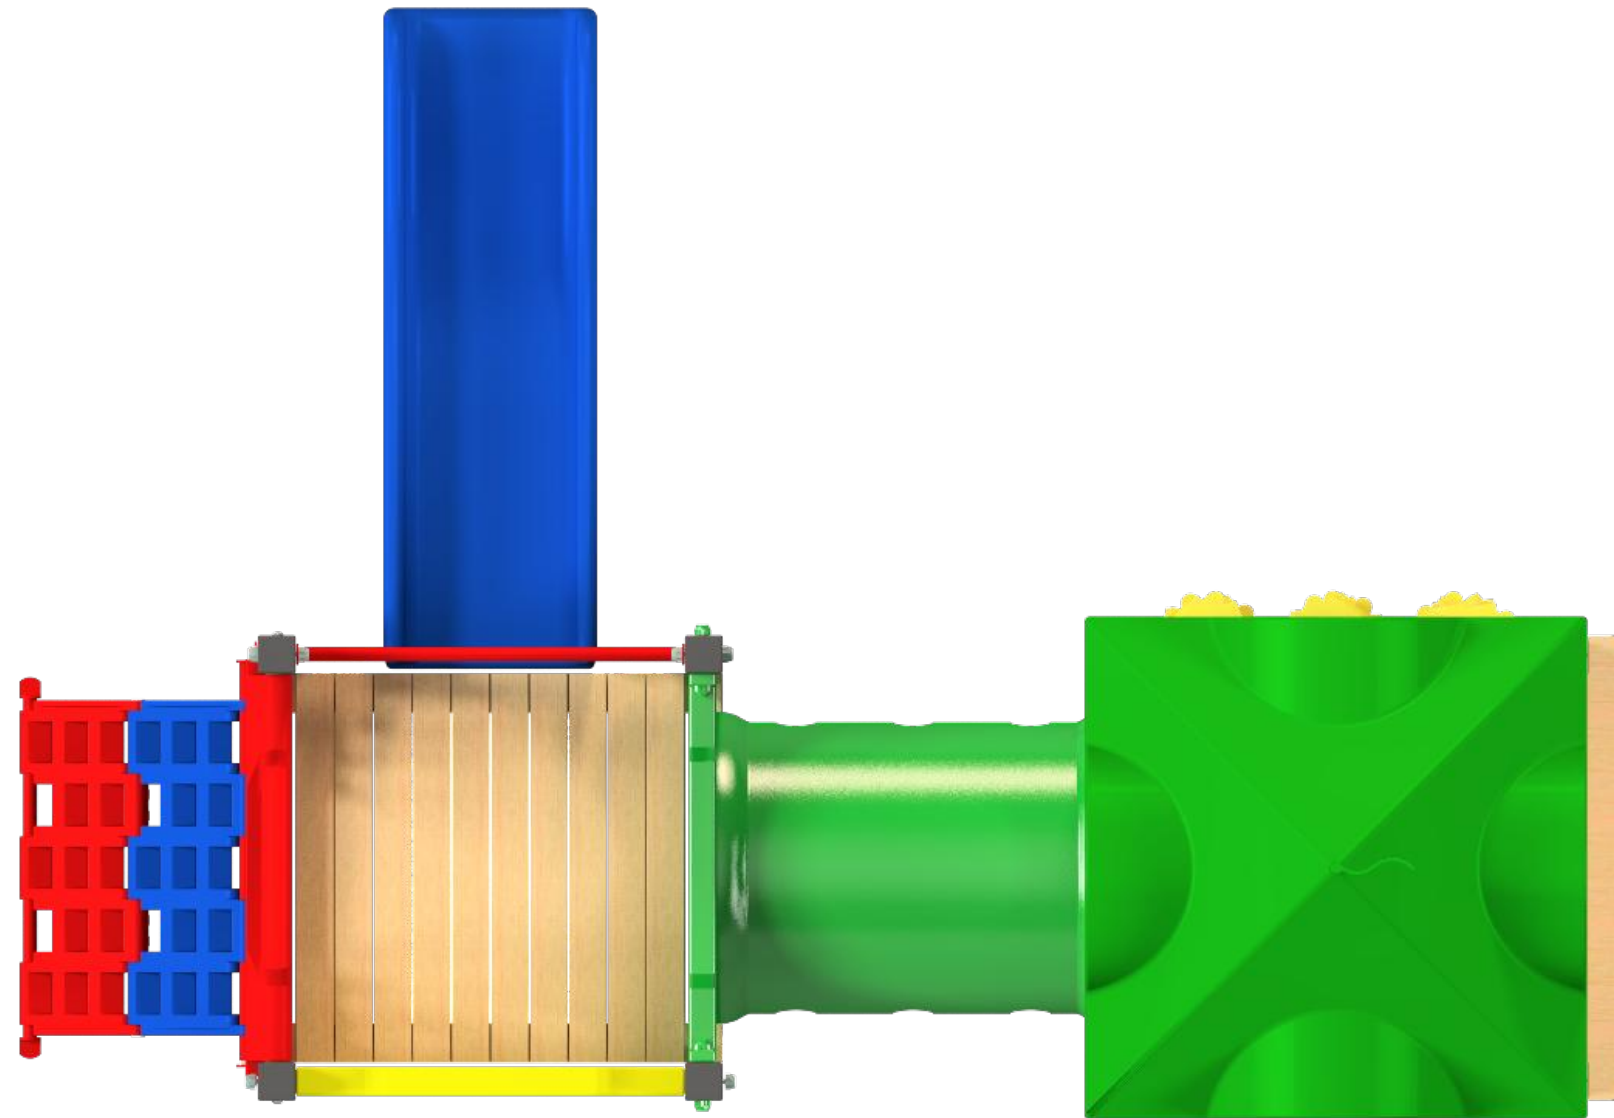

MOTP109

MOTP109

MOTP109

MOTP109

Fallzones

Minimum Fallzone
Recommended Fallzone

Front Elevation

Right Elevation

Technical Information	
Main Dimension	6790 x 6170
Total Area	33m ²
Max FHO	900mm
Heaviest Part	40kg
Compliant to	NZS 5828:2015 AS 4685:2017 EN 1176:2008

Note:- This playground is easily accessible for those under 36months.