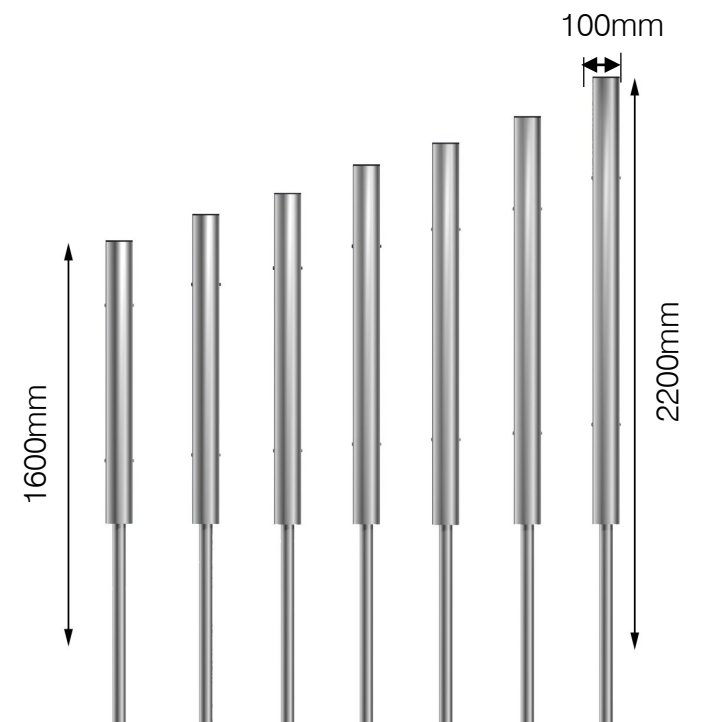

# Tubular Bells (Set Of 7) Musical Instrument

INMITB7

Technical Information	
Space Required	3100mm x 6700mm
Compliant	NZS 5828:2015 AS 4685:2017 EN 1176:2008

Approved: GN