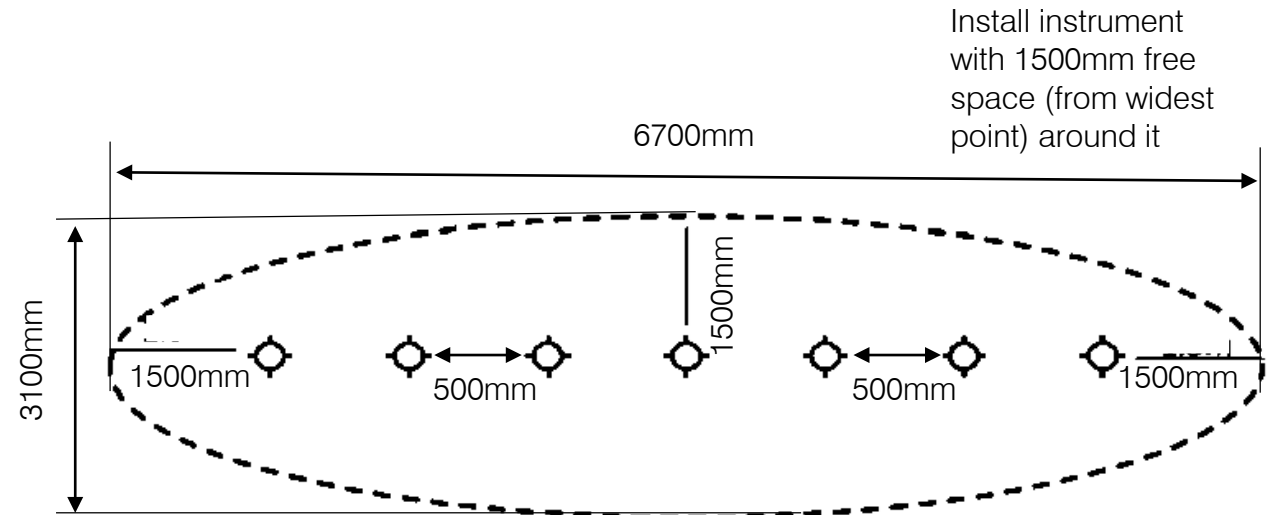

# Tubular Bells (Set Of 7) Musical Instrument

INMITB7

Technical Information	
Space Required	3100mm x 6700mm
Compliant	NZS 5828:2015 AS 4685:2017 EN 1176:2008

Approved: GN