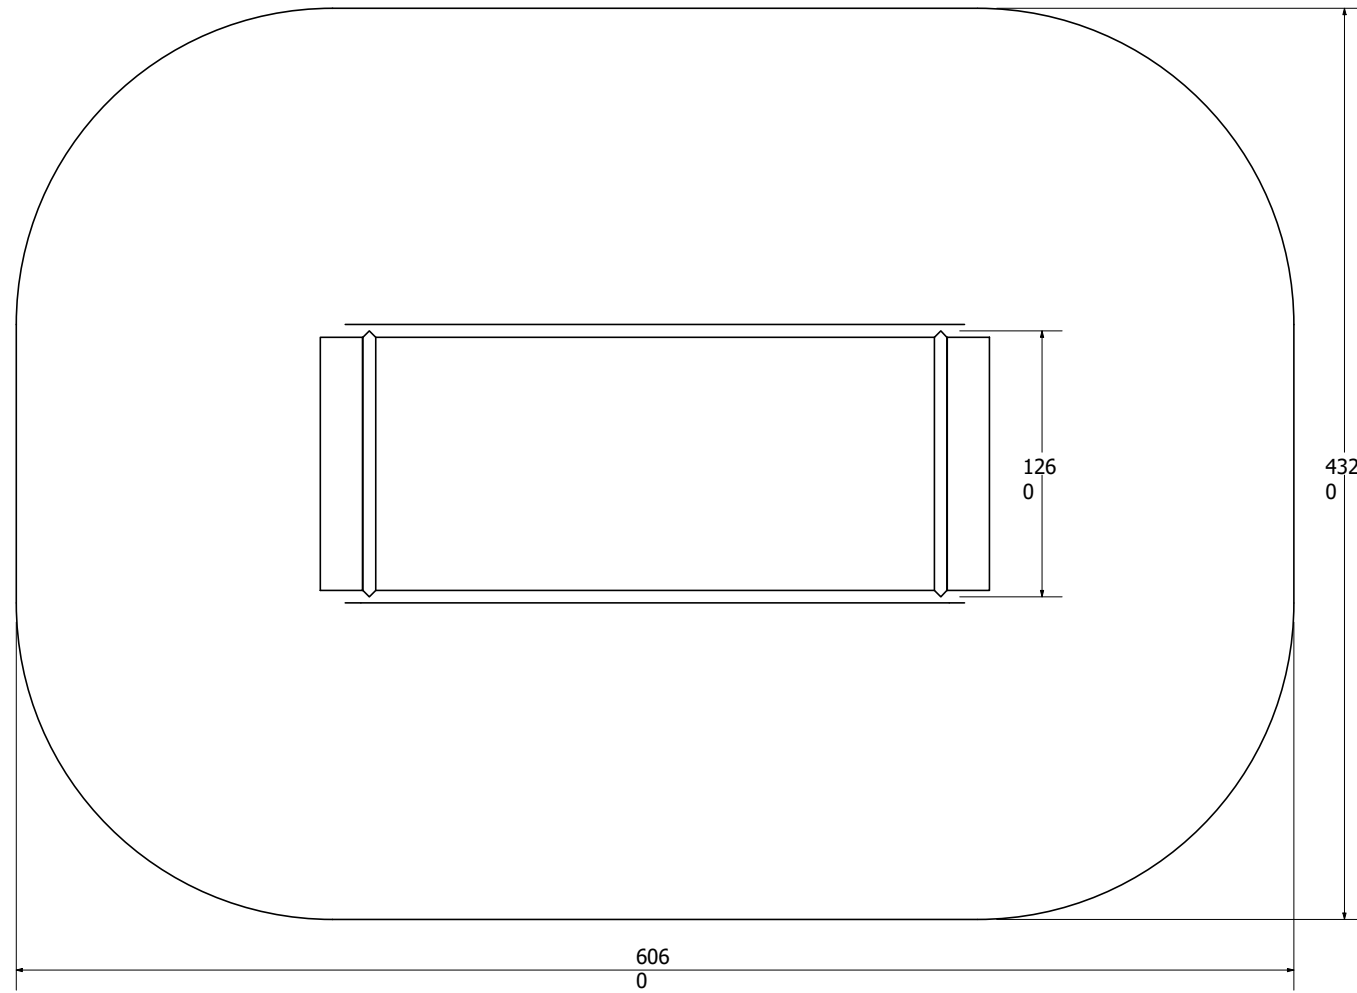

Sand Trap - Bike Mania

Item	Material	Finish
Frame	Galvanized Steel	Powdercoated