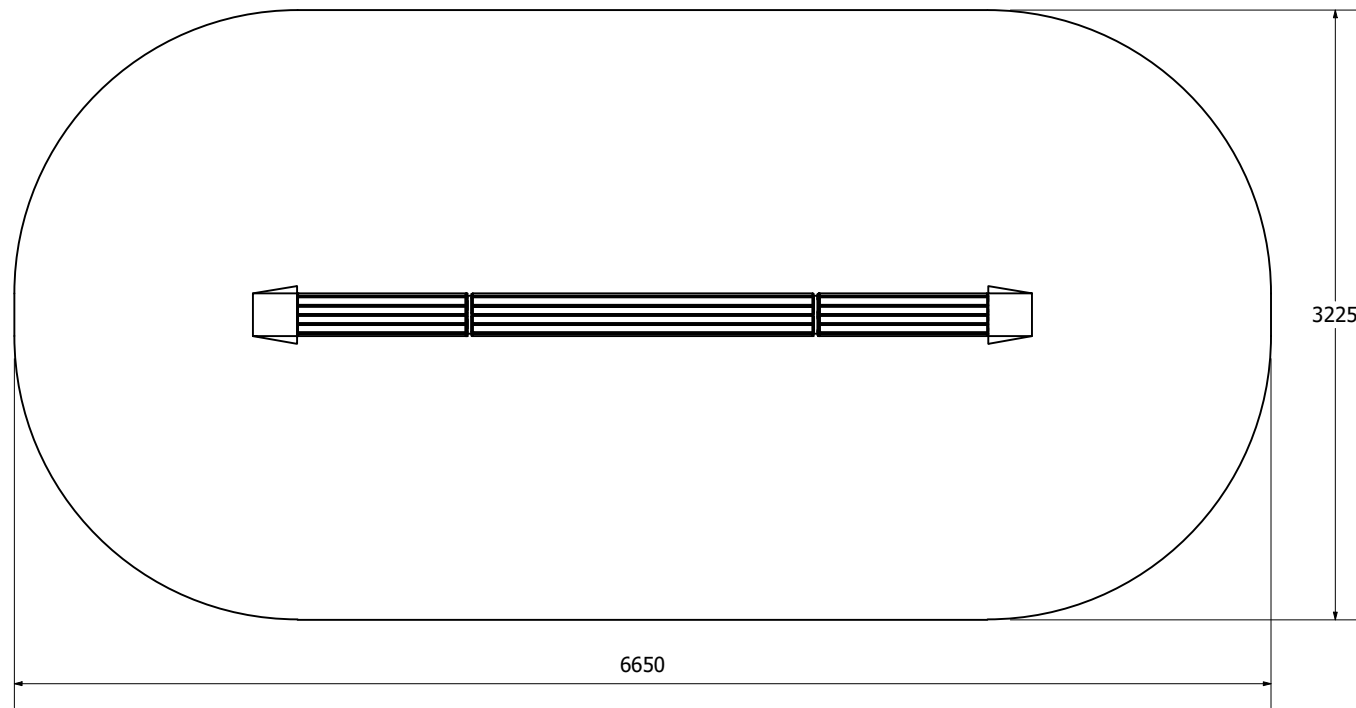

Bike Balance - Bike Mania

Item	Material	Finish
Legs	Galvanized Steel	Powdercoated
Planks	Aluminium	Clear anodized