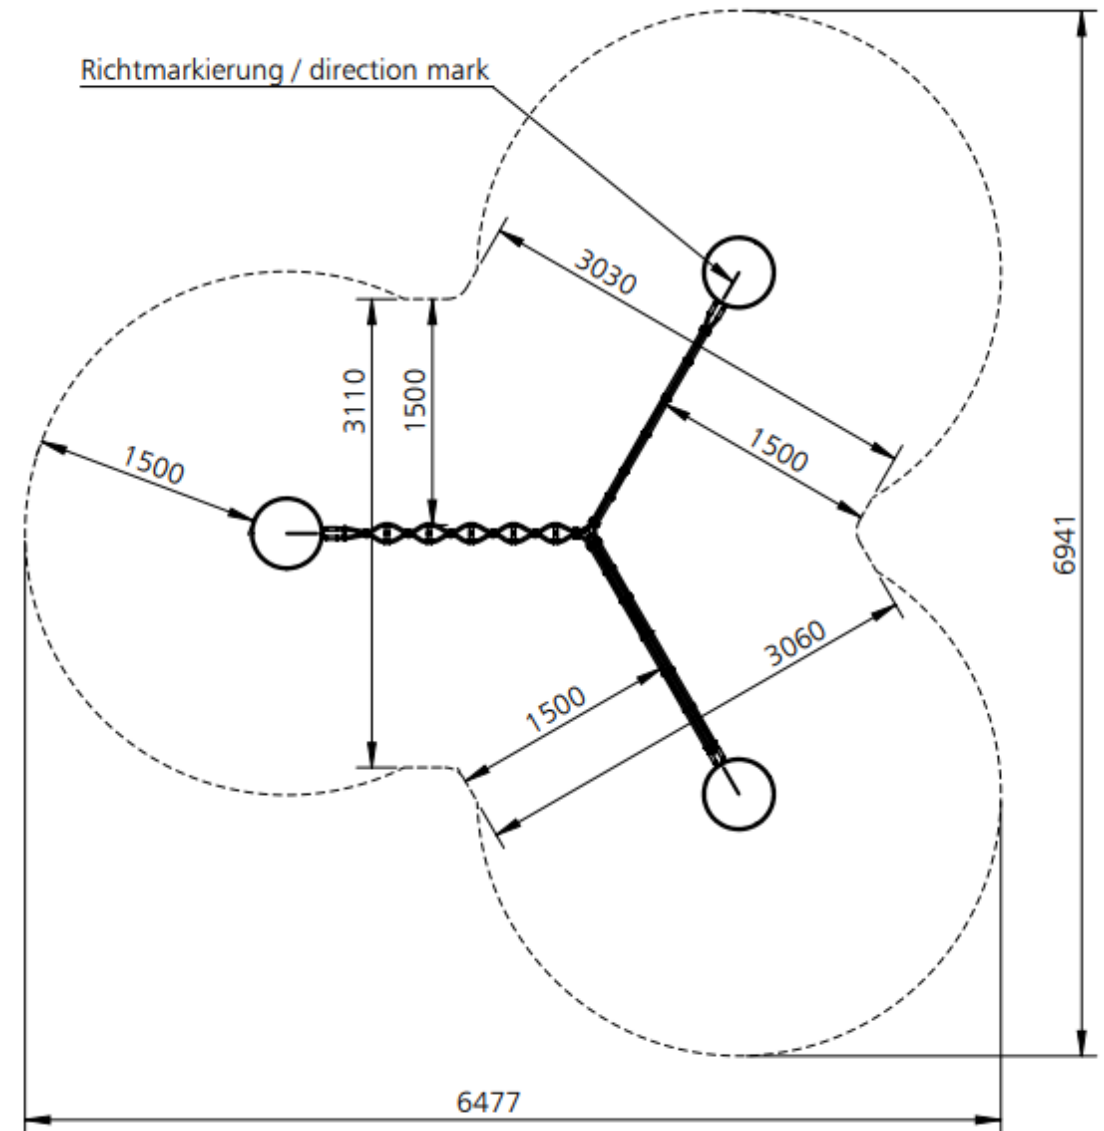

Activity Trail FV1

Technical Information	
Main dimensions	6477mm x 6941mm
Total Area	45m ²
Max FHOE	400mm
Heaviest Part	16kg
Compliant	NZS 5828:2015 AS 4685:2017 EN 1176:2008