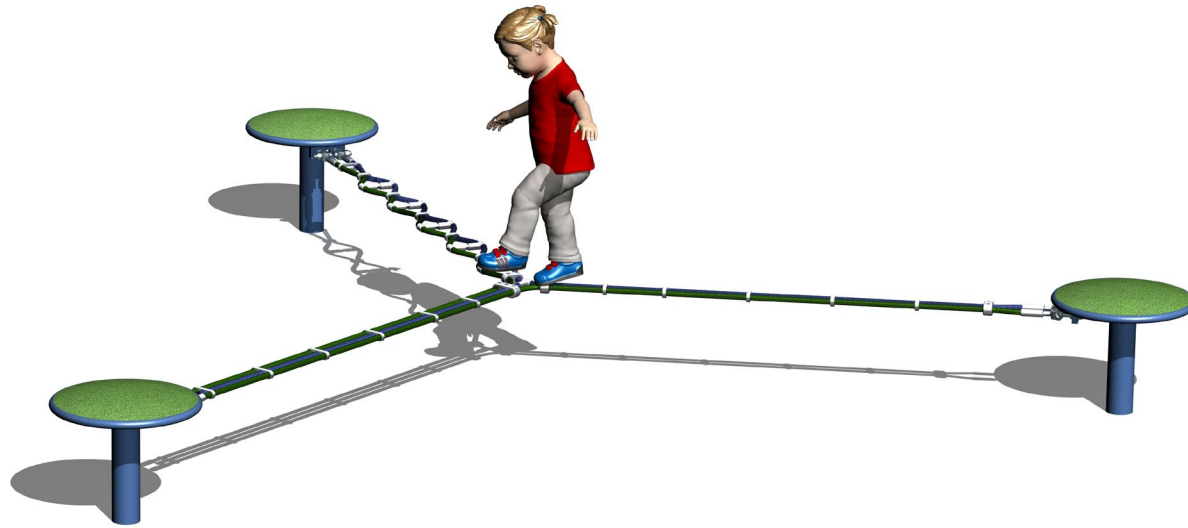

Activity Trail FV1

Technical Information	
Main dimensions	6477mm x 6941mm
Total Area	45m ²
Max FHOE	400mm
Heaviest Part	16kg
Compliant	NZS 5828:2015 AS 4685:2017 EN 1176:2008