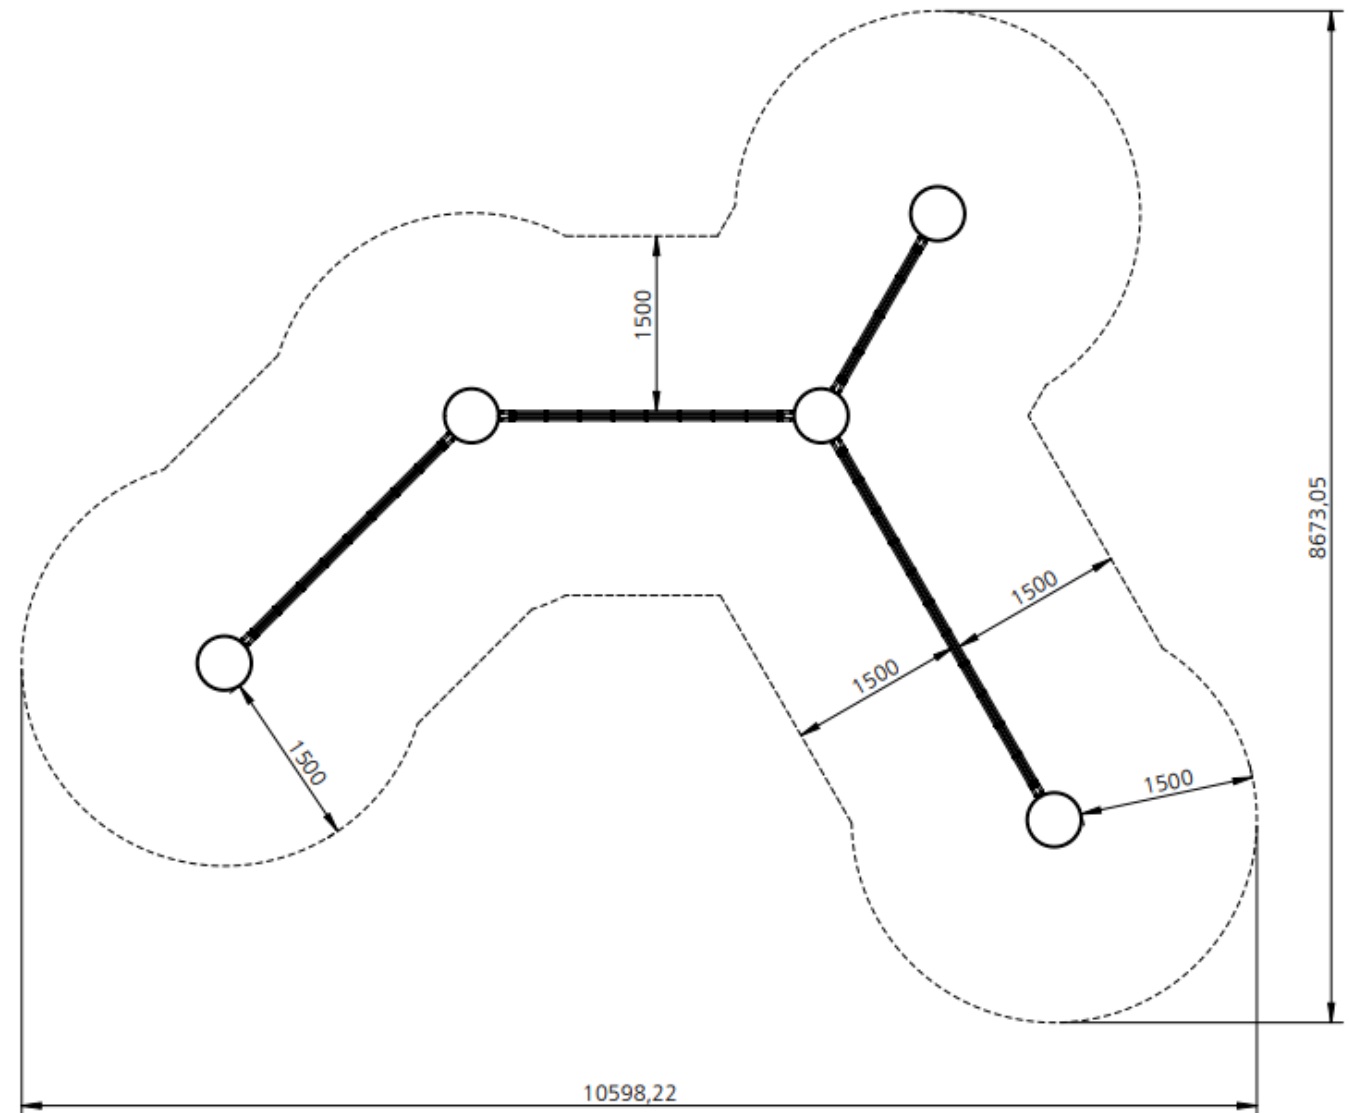

## Activity Trail V1

Technical Information	
Main dimensions	10598mm x 8673mm
Total Area	92m2
Max FHOE	400mm
Heaviest Part	16kg
Compliant	NZS 5828:2015 AS 4685:2017 EN 1176:2008