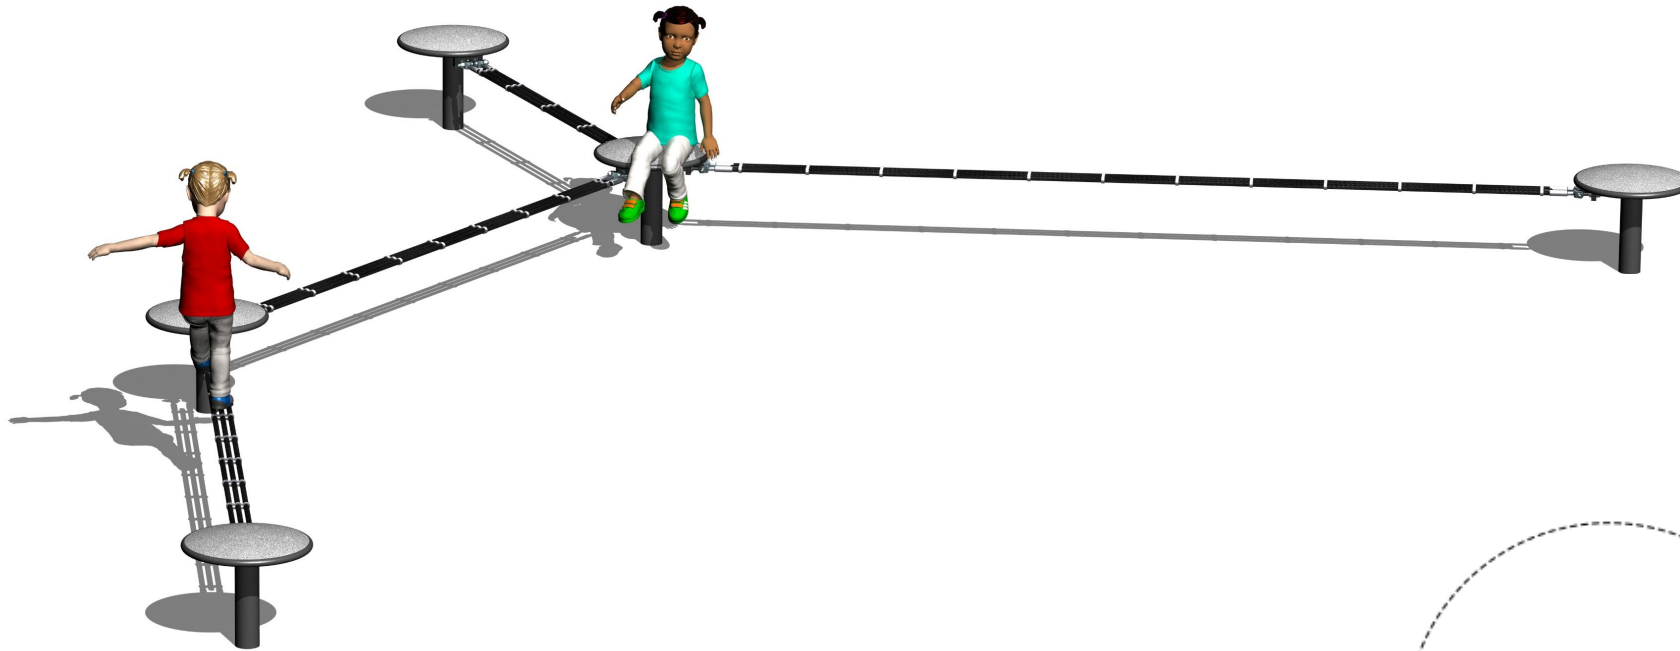

## Activity Trail V1

Technical Information	
Main dimensions	10598mm x 8673mm
Total Area	92m2
Max FHOE	400mm
Heaviest Part	16kg
Compliant	NZS 5828:2015 AS 4685:2017 EN 1176:2008