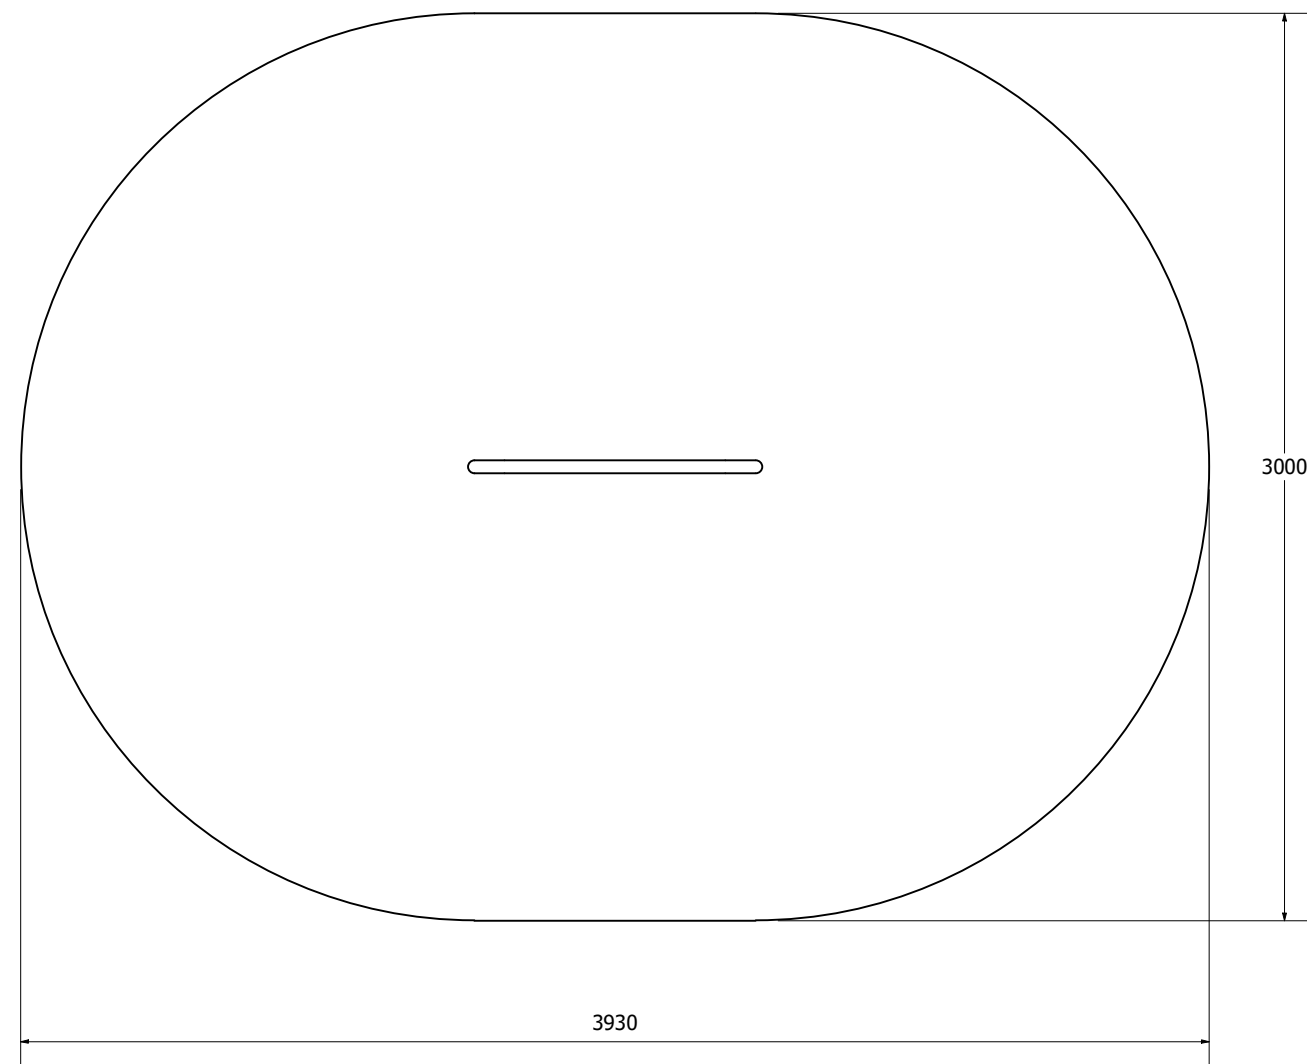

Push Up Bar - Single

Item	Material	Finish
Frame	Galvanized Steel	Powdercoated