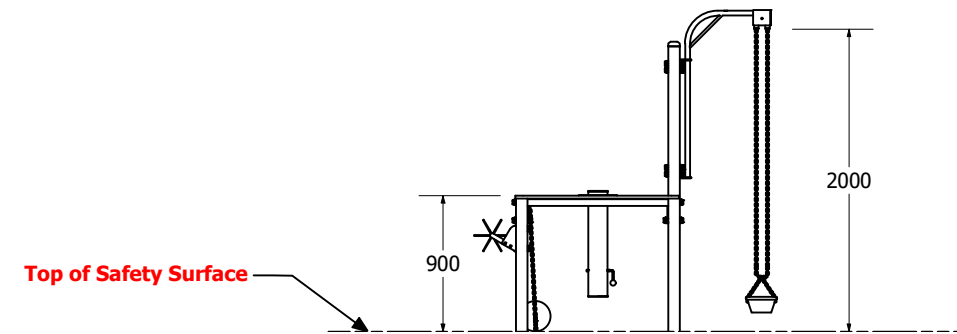

Sandplay Module 225 - Metaplay

Sandplay Module 225 - Metaplay

Sandplay Module 225 - Metaplay

1:50 @ A3

Fallzones

Front Elevation

Right Elevation

Technical Information	
Main Dimension	3500x4106
Total Area	14.5m ²
Max FHO	900
Heaviest Part	20kg
Compliant to	NZS 5828:2015 AS 4685:2017 EN 1176:2008