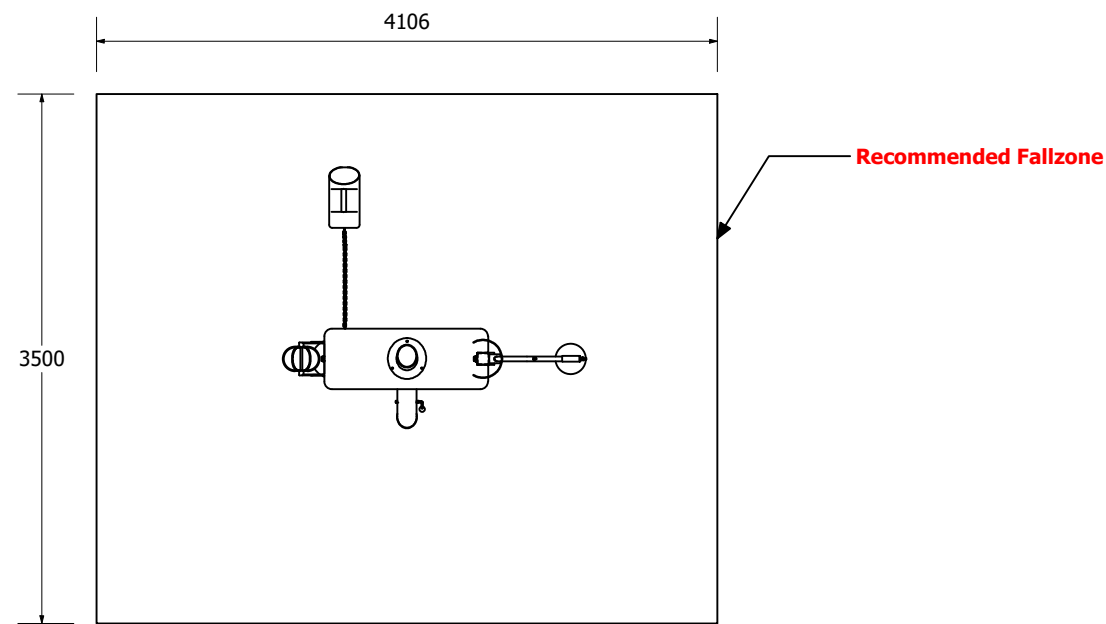

Sandplay Module 225 - Metaplay

Sandplay Module 225 - Metaplay

Sandplay Module 225 - Metaplay

1:50 @ A3

Fallzones

Front Elevation

Right Elevation

Technical Information	
Main Dimension	3500x4106
Total Area	14.5m ²
Max FHO	900
Heaviest Part	20kg
Compliant to	NZS 5828:2015 AS 4685:2017 EN 1176:2008