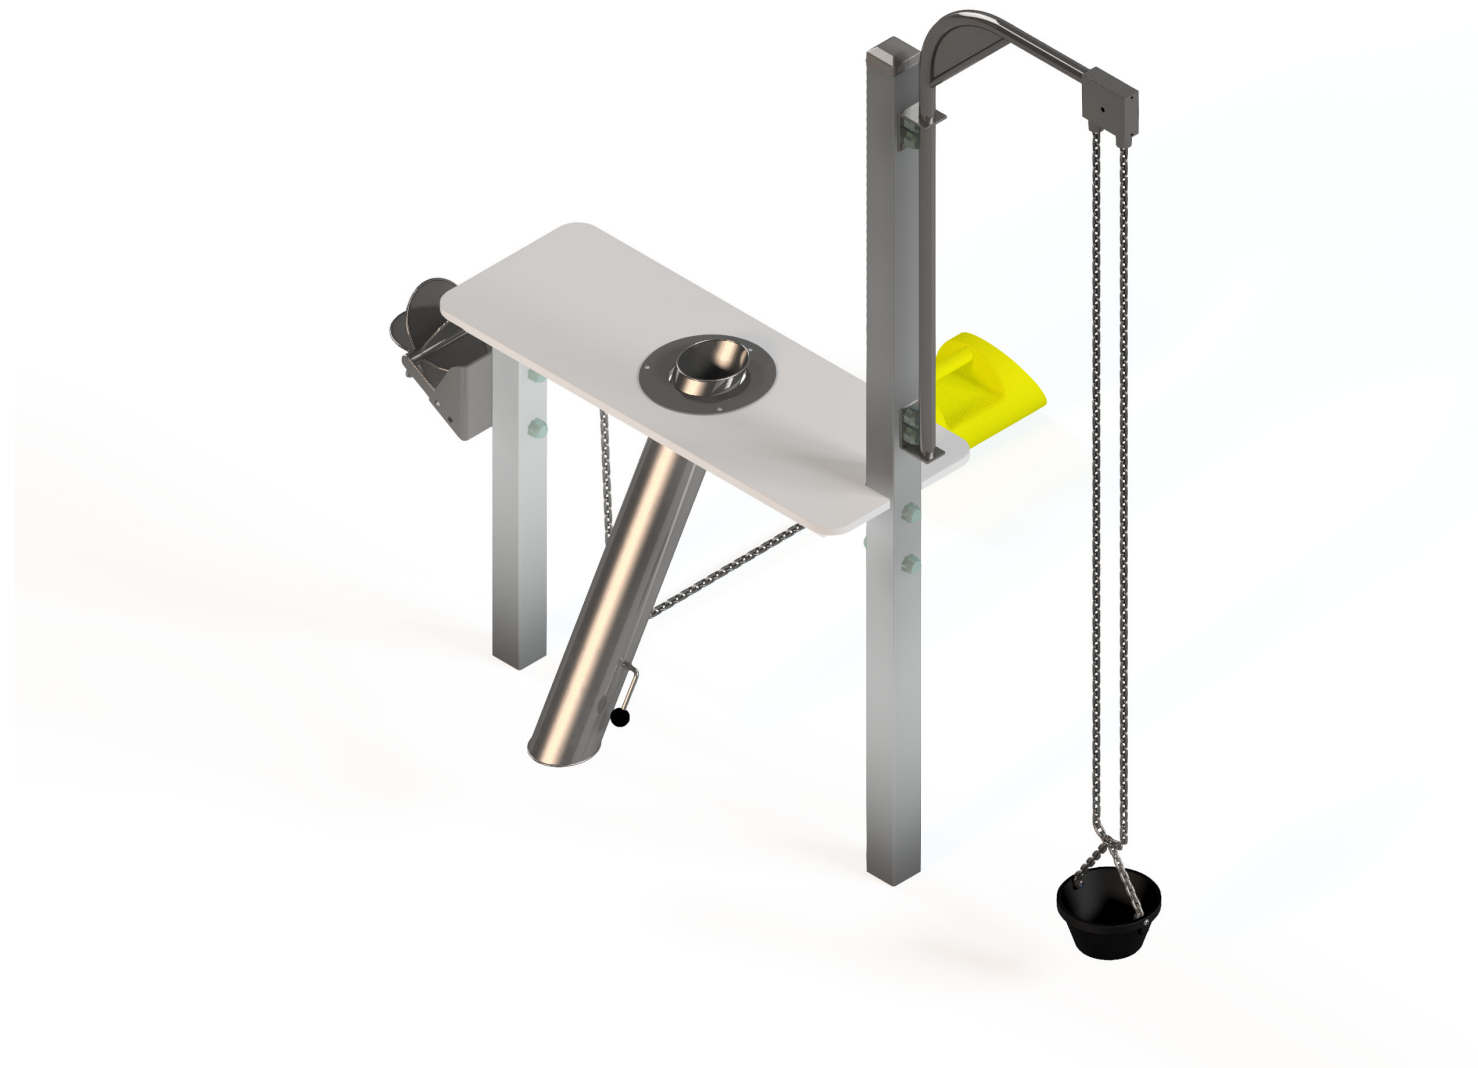

Sandplay Module 225 - Metaplay

Sandplay Module 225 - Metaplay

Sandplay Module 225 - Metaplay

1:50 @ A3

Fallzones

Front Elevation

Right Elevation

Technical Information	
Main Dimension	3500x4106
Total Area	14.5m ²
Max FHO	900
Heaviest Part	20kg
Compliant to	NZS 5828:2015 AS 4685:2017 EN 1176:2008