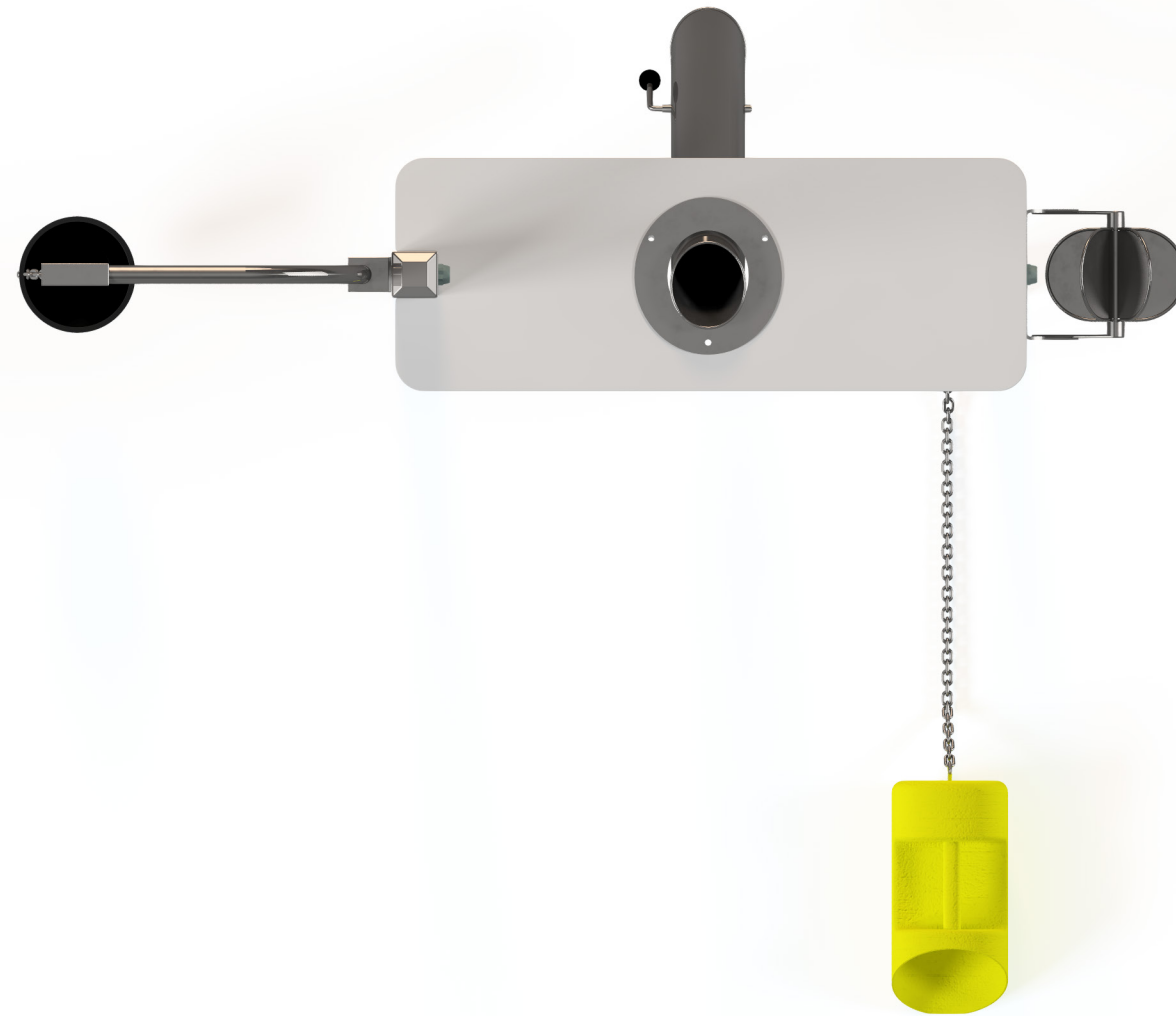

Sandplay Module 225 - Metaplay

Sandplay Module 225 - Metaplay

Sandplay Module 225 - Metaplay

1:50 @ A3

Fallzones

Front Elevation

Right Elevation

Technical Information	
Main Dimension	3500x4106
Total Area	14.5m ²
Max FHO	900
Heaviest Part	20kg
Compliant to	NZS 5828:2015 AS 4685:2017 EN 1176:2008