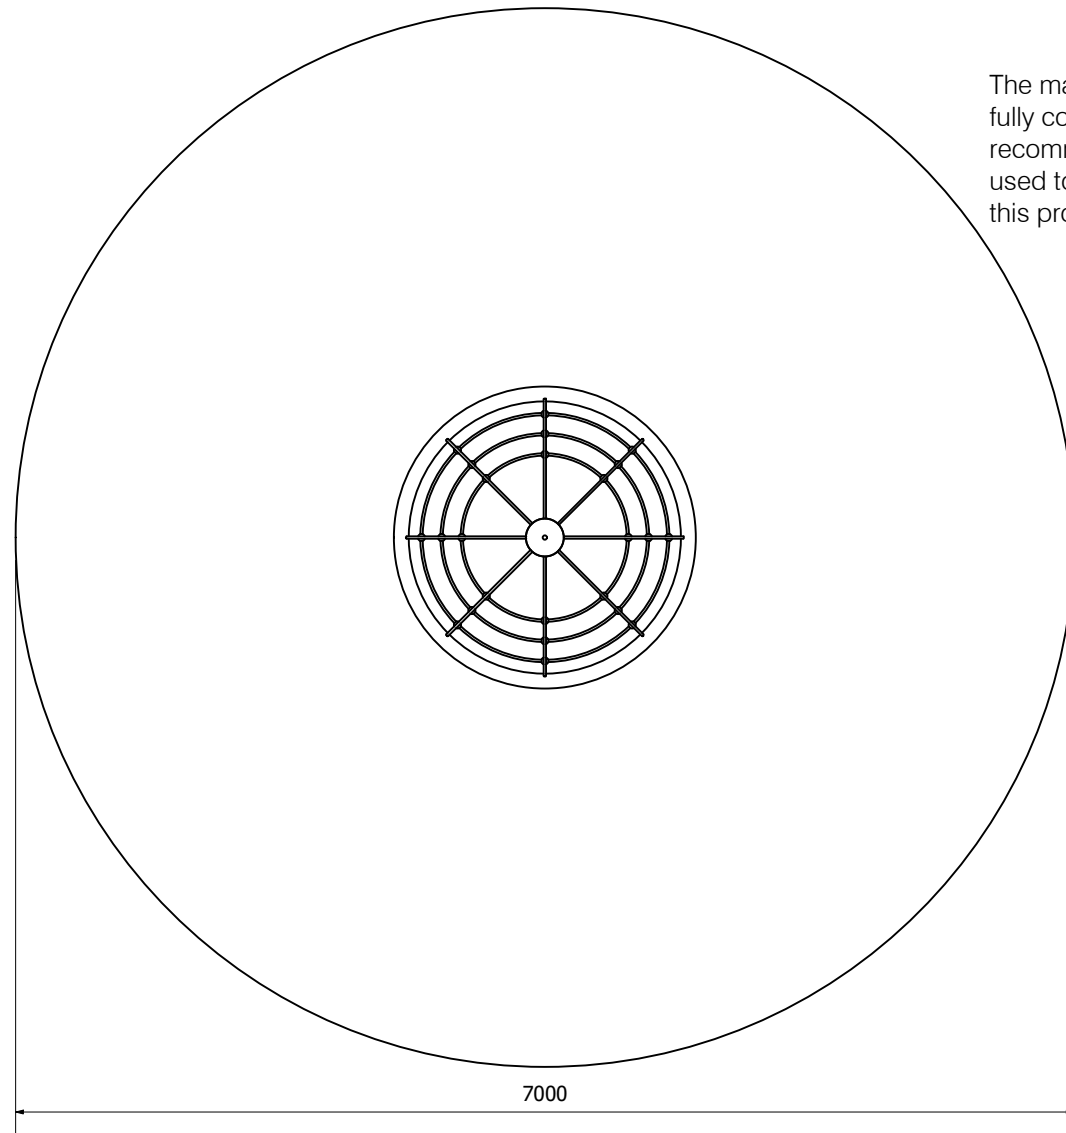

# 2.9m Mini Hour Glass

SMRMH

The mandatory safety zone is 7000mm and is fully compliant to the safety standards. We recommend a bigger safety area of 11000 is used to cater for the high volume of users on this product!