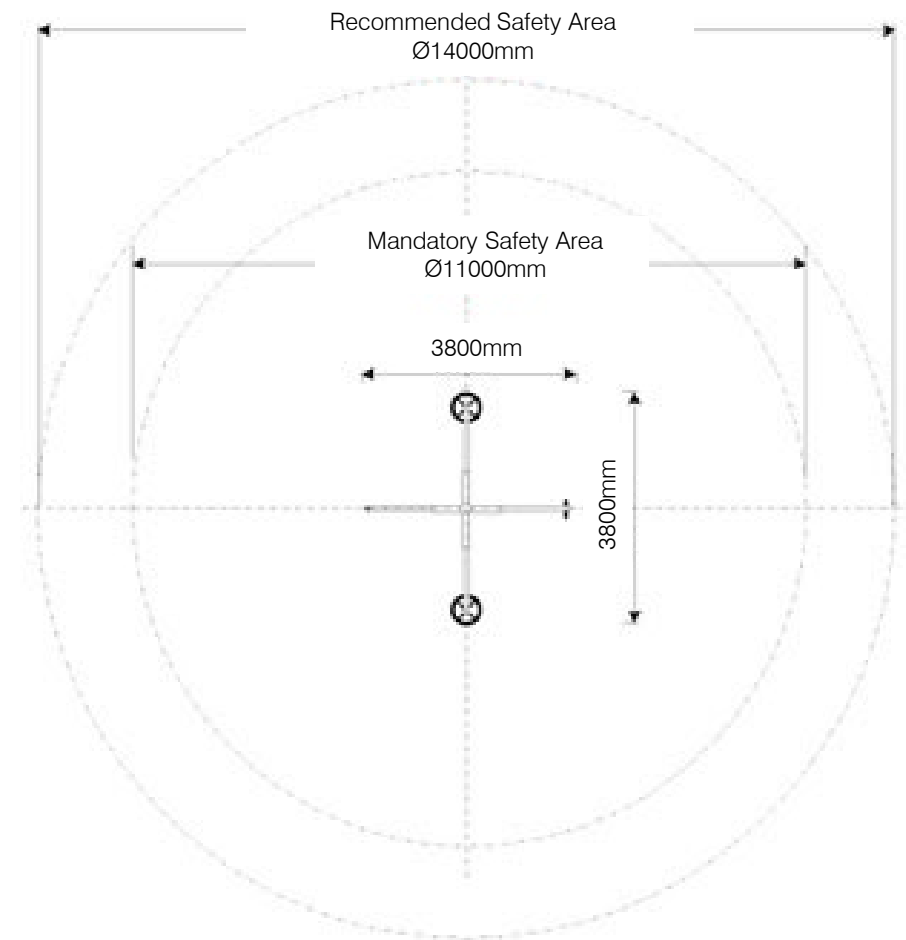

2.95m Spinning Circus

SMCASSC

Technical Information	
Space Required	Ø14000mm
Total Area	154m ²
Max FHO	2000mm
Compliant	NZS 5828:2015 AS 4685:2017 EN 1176:2008

Approved: