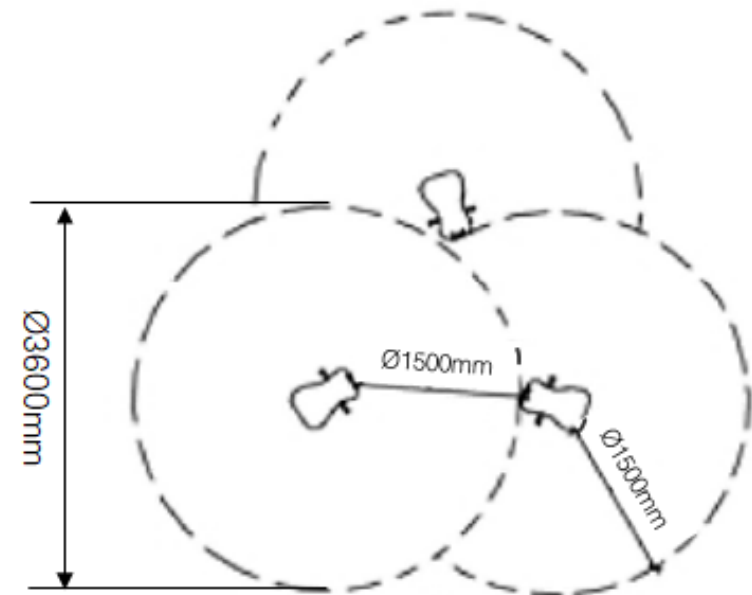

Wobbly Wood Rockers

Install Rocker with 1500mm free space (from widest point) around it

Technical Information	
Main dimensions	Ø3600mm
Total Area	10.2m2
Max FHO	550mm
Compliant	NZS 5828:2015 AS 4685:2017 EN 1176:2008