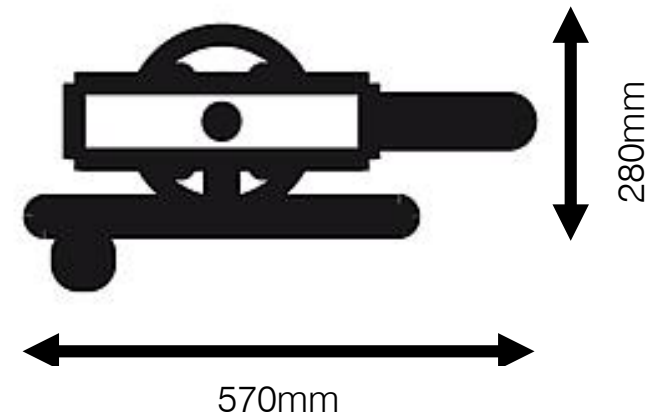

### Technical Information

Main dimensions	570mm x 280mm
Compliant	NZS 5828:2015 AS 4685:2017 EN 1176:2008