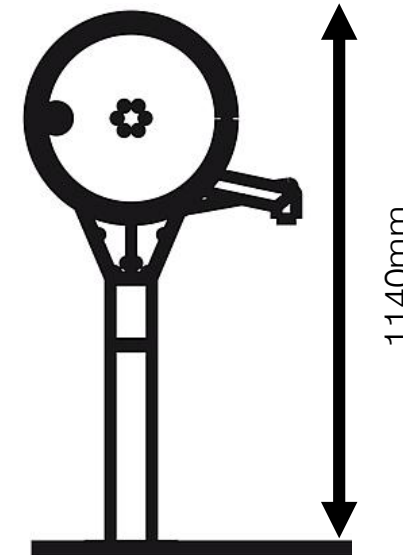

# Water Pump Winder

SAPUWISS

### Technical Information

Main dimensions	570mm x 280mm
Compliant	NZS 5828:2015 AS 4685:2017 EN 1176:2008