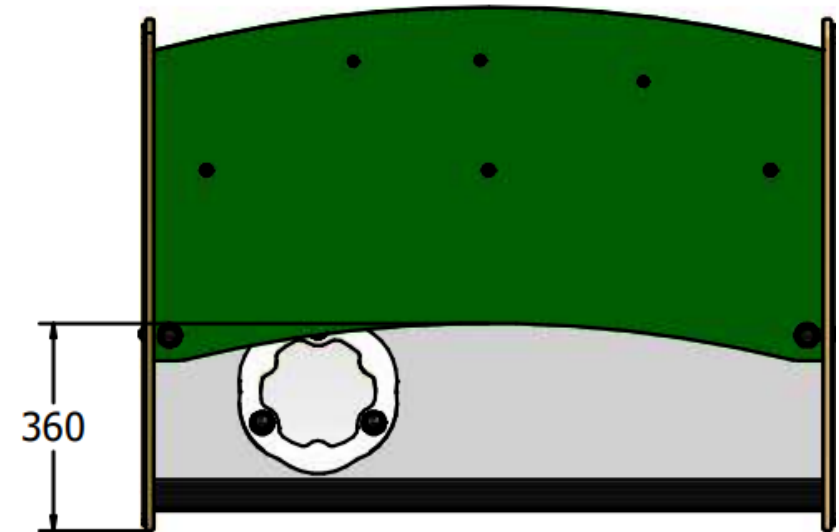

Mud Kitchen

Product code: ININMUDC

Technical Information	
Main dimensions	1200mm x 671mm
Heaviest Part	64kg
Compliant	NZS 5828:2015 AS 4685:2017 EN 1176:2008