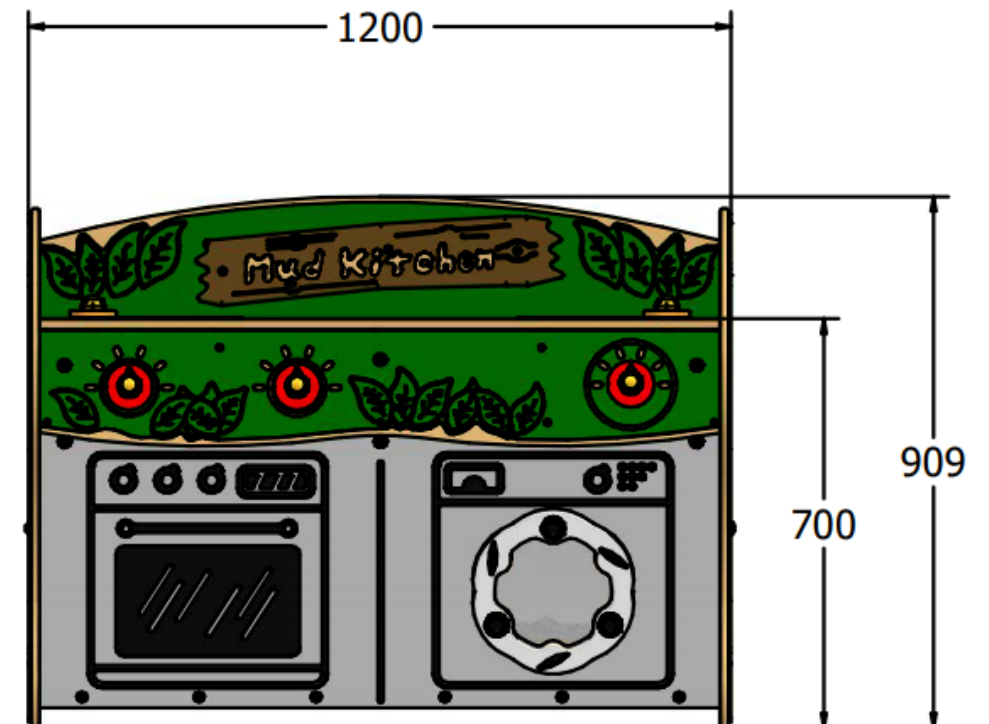

Mud Kitchen

Product code: ININMUDC

Technical Information	
Main dimensions	1200mm x 671mm
Heaviest Part	64kg
Compliant	NZS 5828:2015 AS 4685:2017 EN 1176:2008