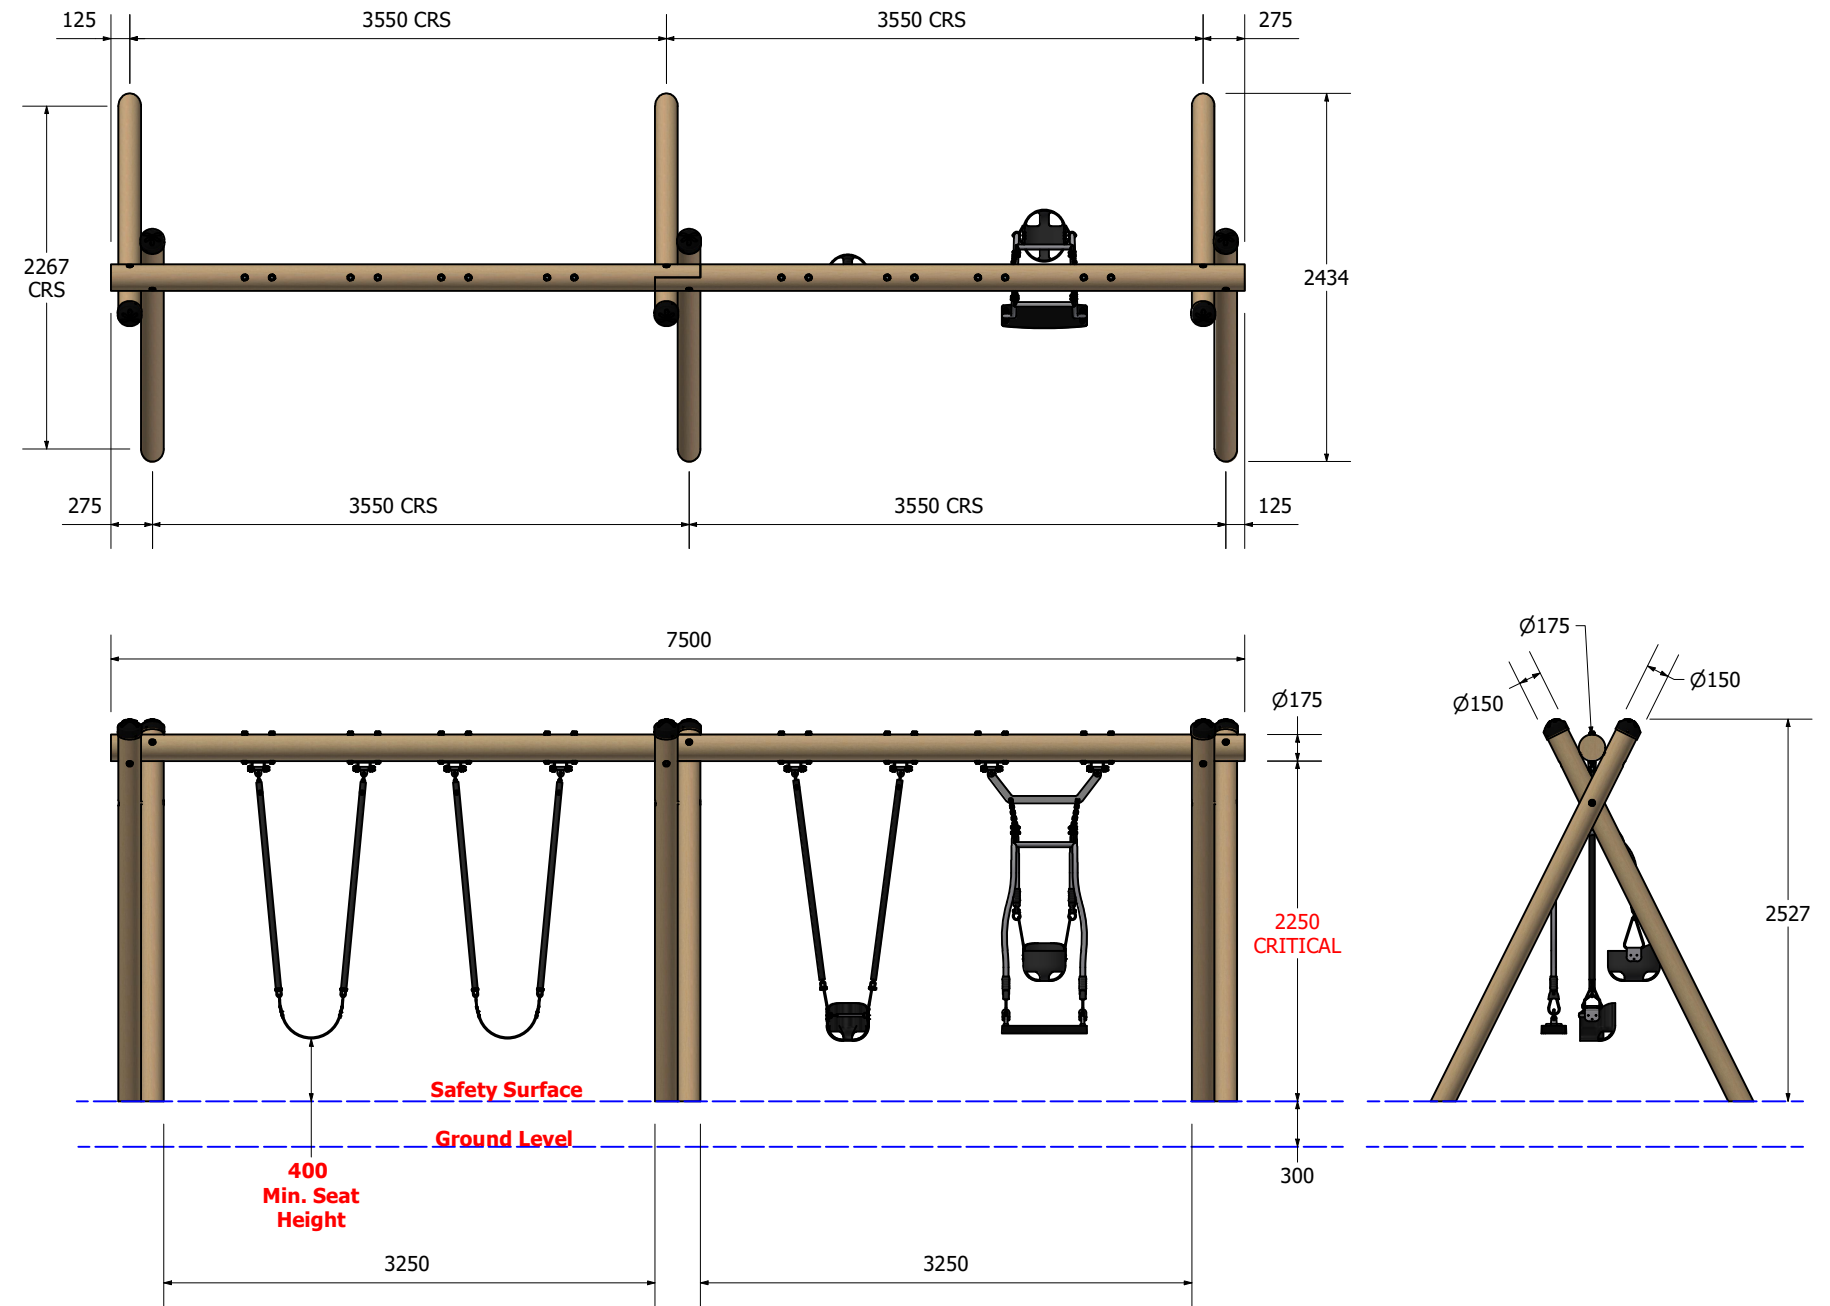

TIMBAPLAY SWING - 4 BAY 2VR - TWC - EXP

SWTP4S05

Age groups appropriate for:

 Toddlers & Pre-Schoolers

 Primary to Big Kids

 Teenagers to Young Adults

 Whole family / Young at Heart

SWTP4S05

FALLZONE

DIMENSIONS AT GROUND LEVEL

Technical Information	
Main Dimension	7.8m x 7.8m
Total Area	61 sq/m
Max FHOF	1.4m
Heaviest Part	100 KG
Compliant to	NZS 5828:2015 AS 4685:(series) EN 1176:2008