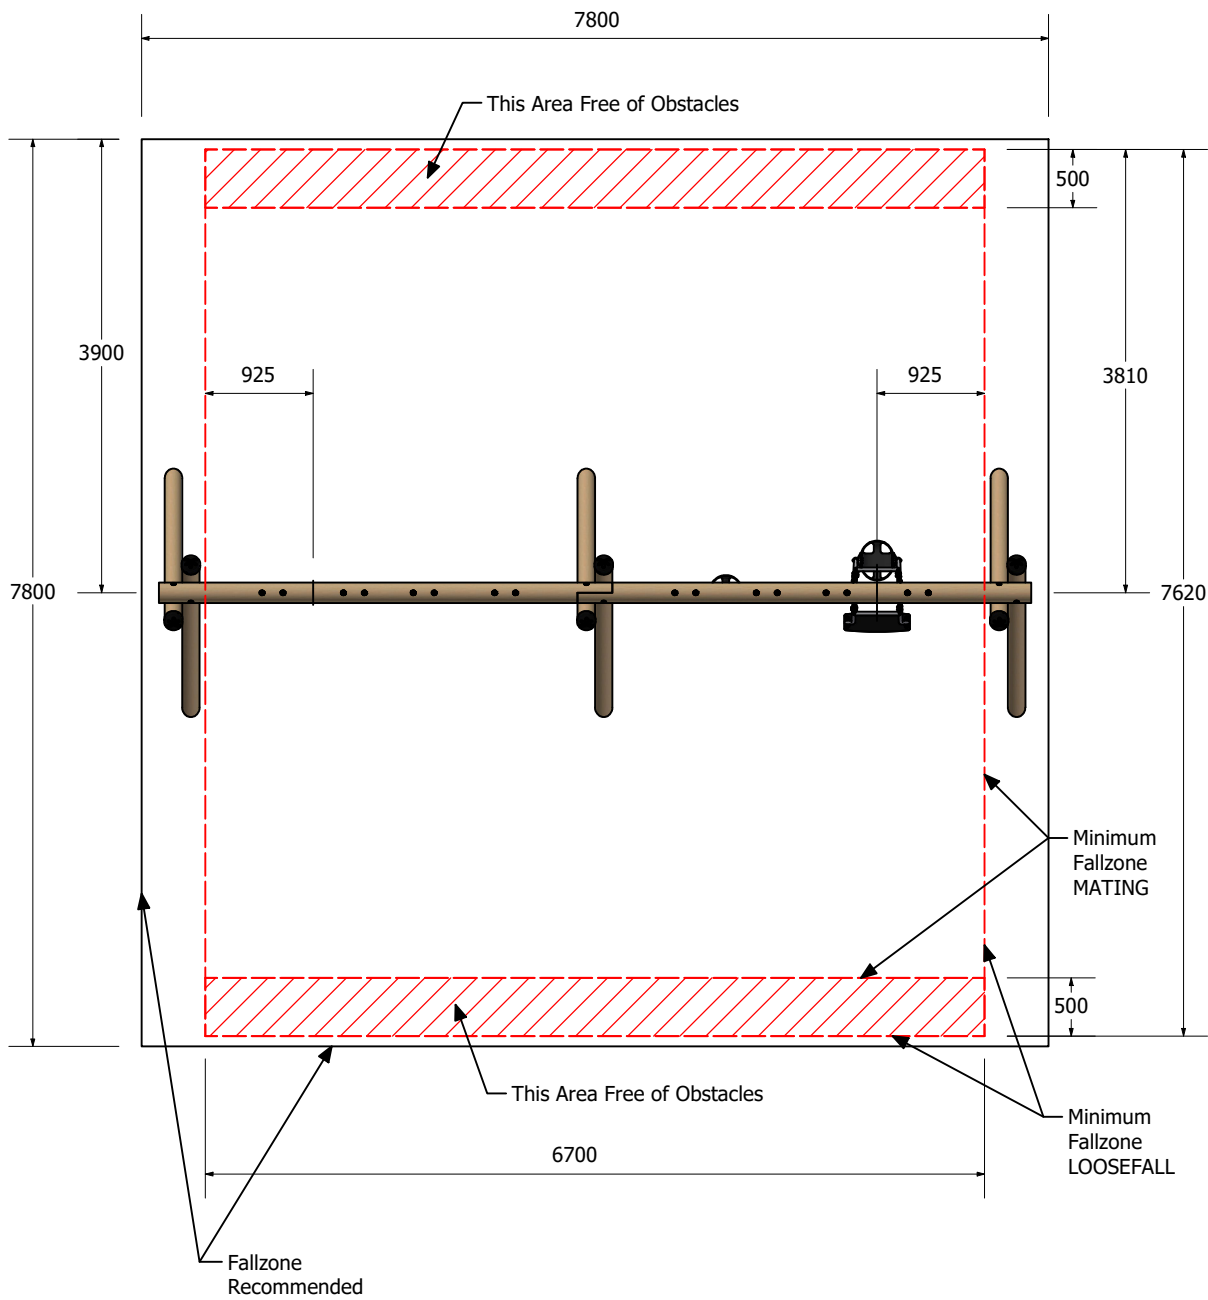

TIMBAPLAY SWING - 4 BAY 2VR - TWC - EXP

SWTP4S05

Age groups appropriate for:

 Toddlers & Pre-Schoolers

 Primary to Big Kids

 Teenagers to Young Adults

 Whole family / Young at Heart

SWTP4S05

FALLZONE

DIMENSIONS AT GROUND LEVEL

Technical Information	
Main Dimension	7.8m x 7.8m
Total Area	61 sq/m
Max FHOF	1.4m
Heaviest Part	100 KG
Compliant to	NZS 5828:2015 AS 4685:(series) EN 1176:2008