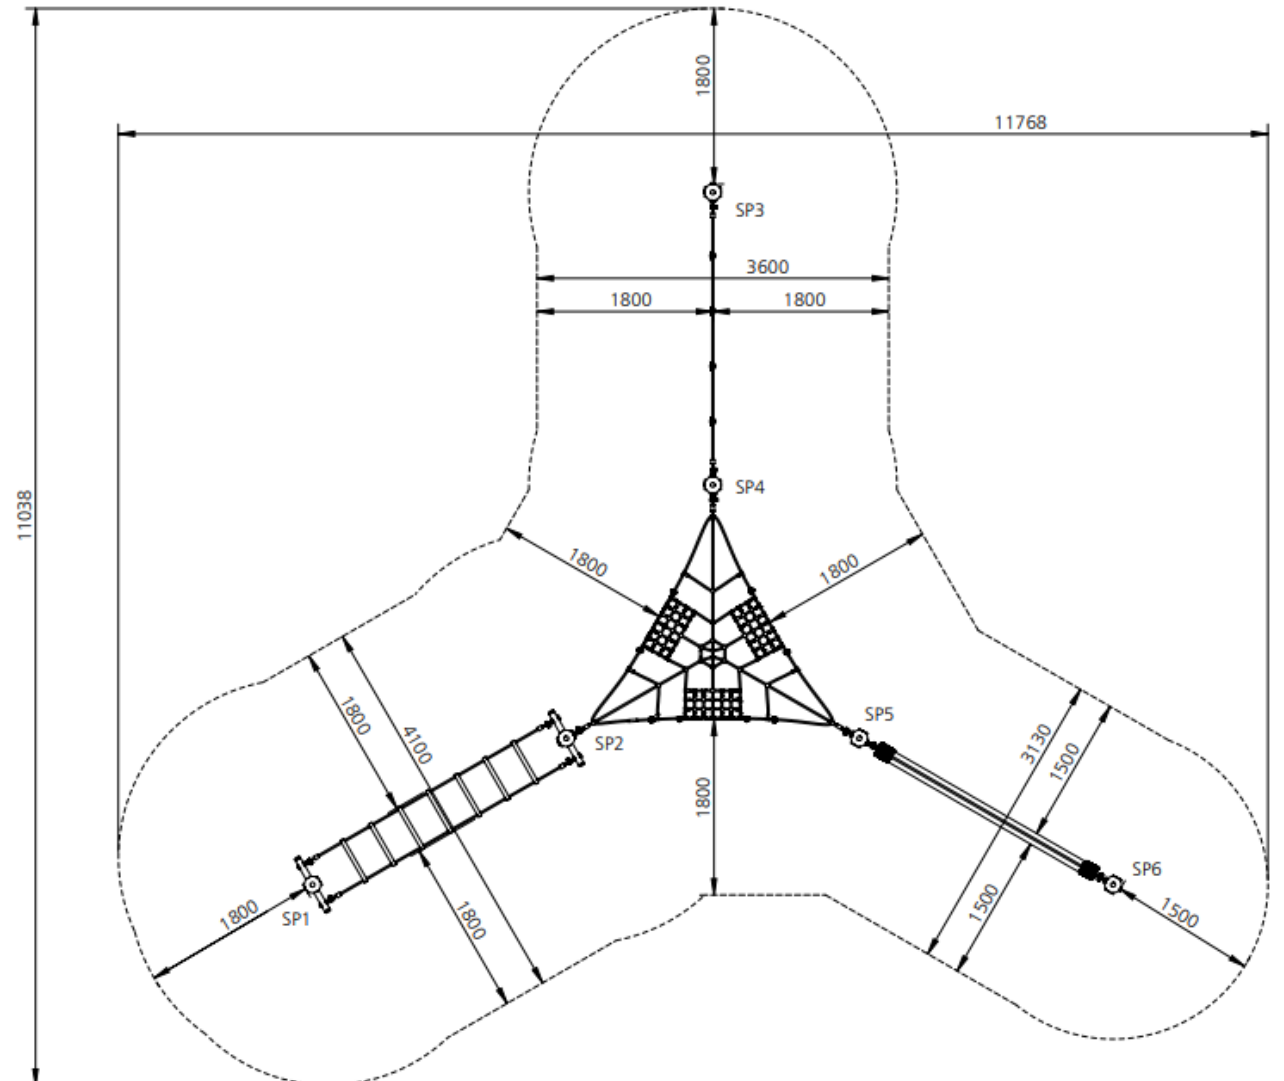

## Activity Trail JV3

Technical Information	
Main dimensions	11038mm x 11768mm
Total Area	130m <sup>2</sup>
Max FHO	1800mm
Heaviest Part	89kg
Compliant	NZS 5828:2015 AS 4685:2017 EN 1176:2008