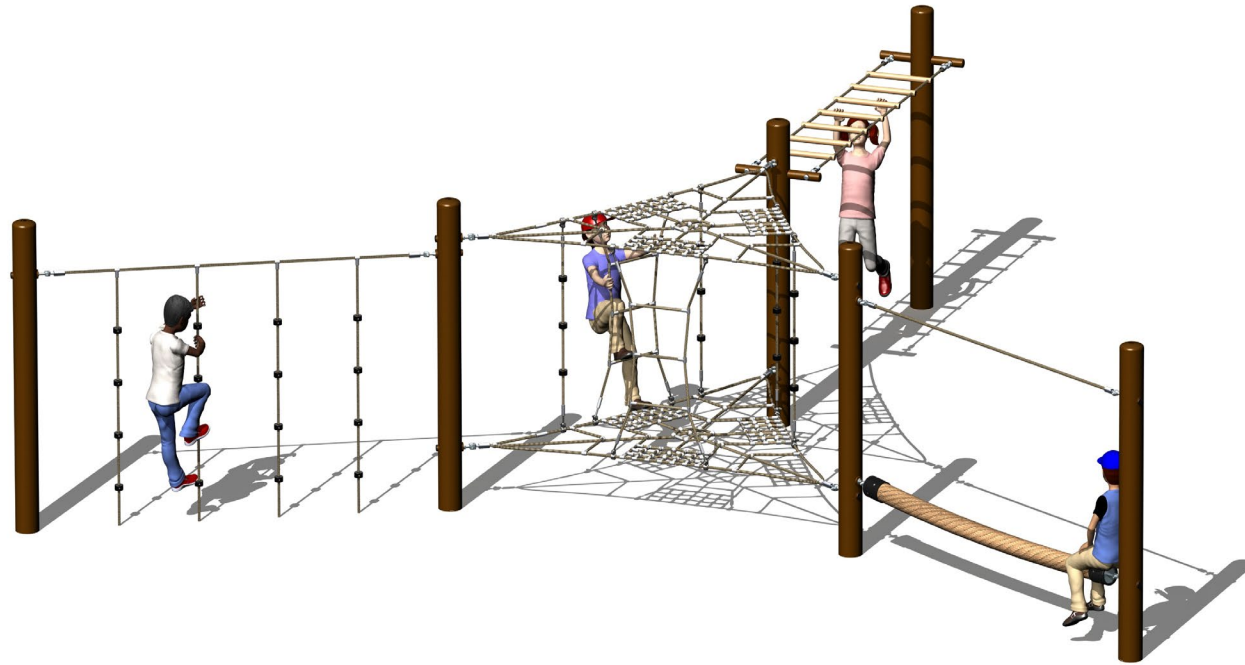

## Activity Trail JV3

Technical Information	
Main dimensions	11038mm x 11768mm
Total Area	130m <sup>2</sup>
Max FHO	1800mm
Heaviest Part	89kg
Compliant	NZS 5828:2015 AS 4685:2017 EN 1176:2008