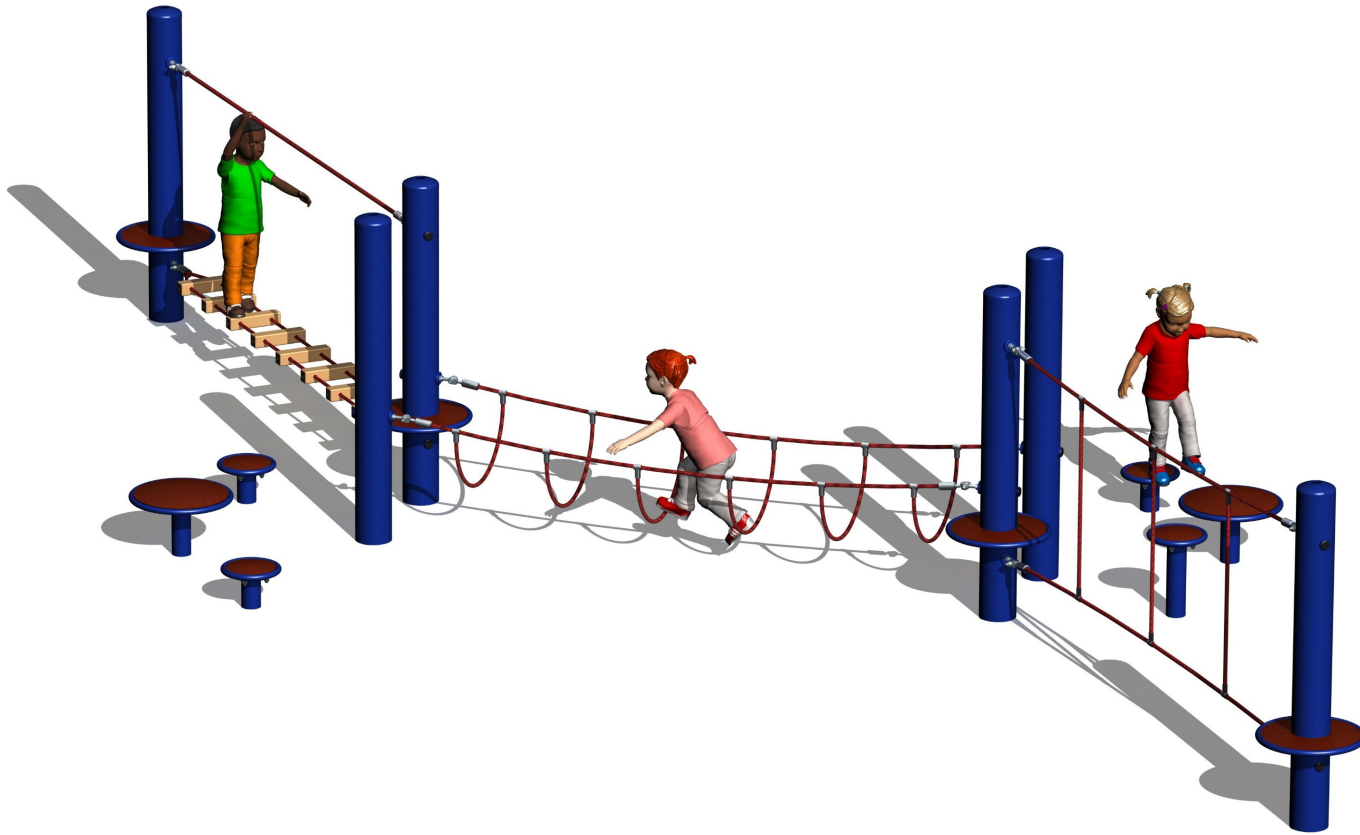

Activity Trail BV6

Technical Information	
Main dimensions	8320mm x 10720mm
Total Area	89m ²
Max FHOE	600mm
Heaviest Part	80kg
Compliant	NZS 5828:2015 AS 4685:2017 EN 1176:2008