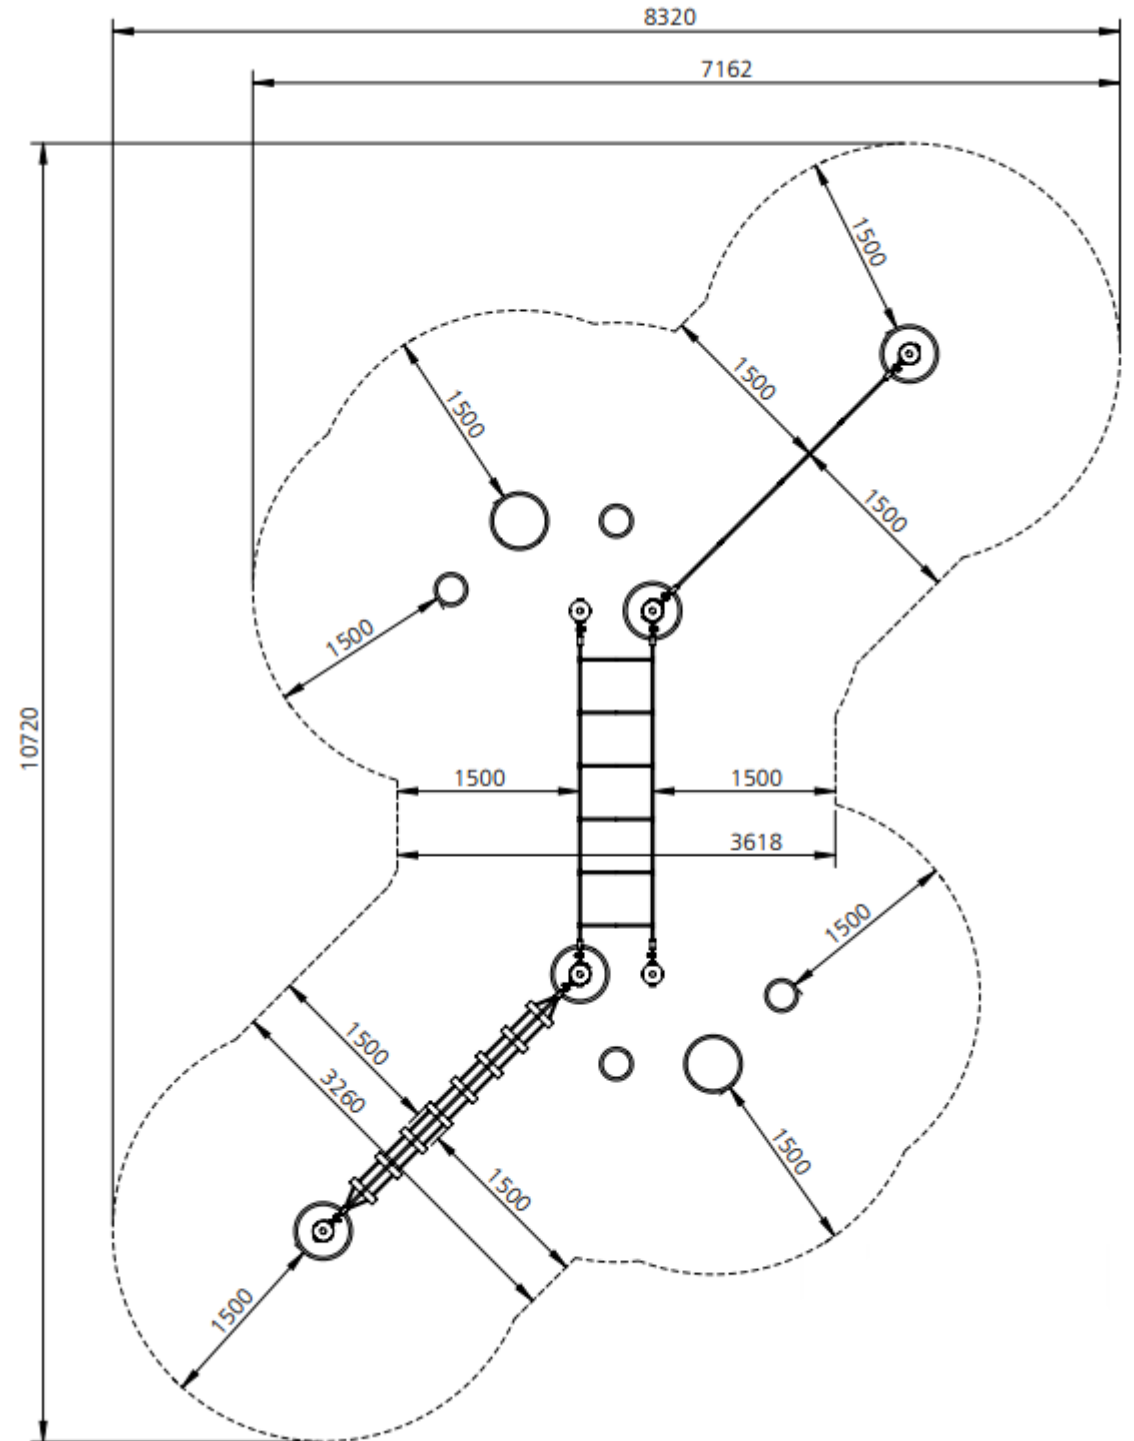

Activity Trail BV6

Technical Information	
Main dimensions	8320mm x 10720mm
Total Area	89m ²
Max FHOE	600mm
Heaviest Part	80kg
Compliant	NZS 5828:2015 AS 4685:2017 EN 1176:2008