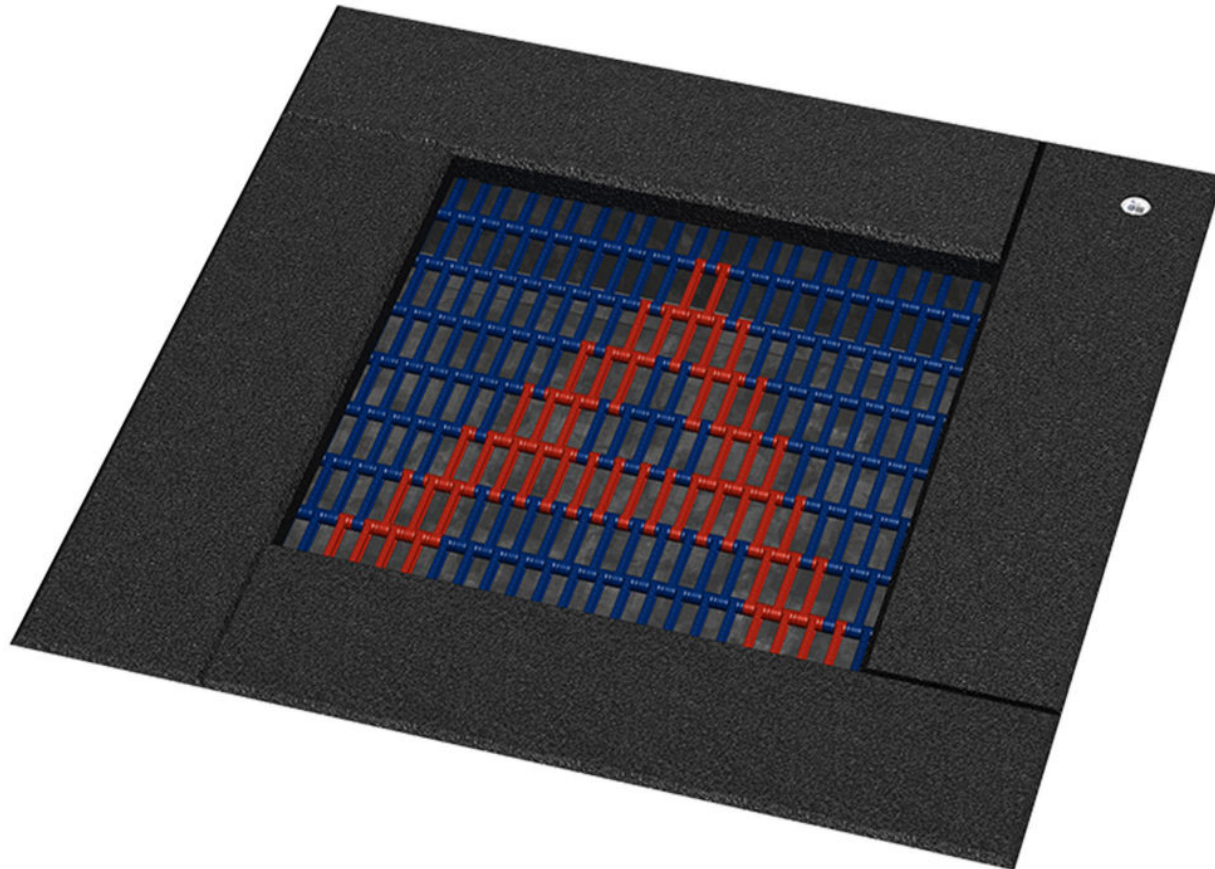

Trampoline S

Technical Information	
Main dimensions	3750mm x 3750mm
Total Area	14m ²
Max FHOFF	0.09 m
Heaviest Part	130kg
Compliant	NZS 5828:2015 AS 4685:2017 EN 1176:2008