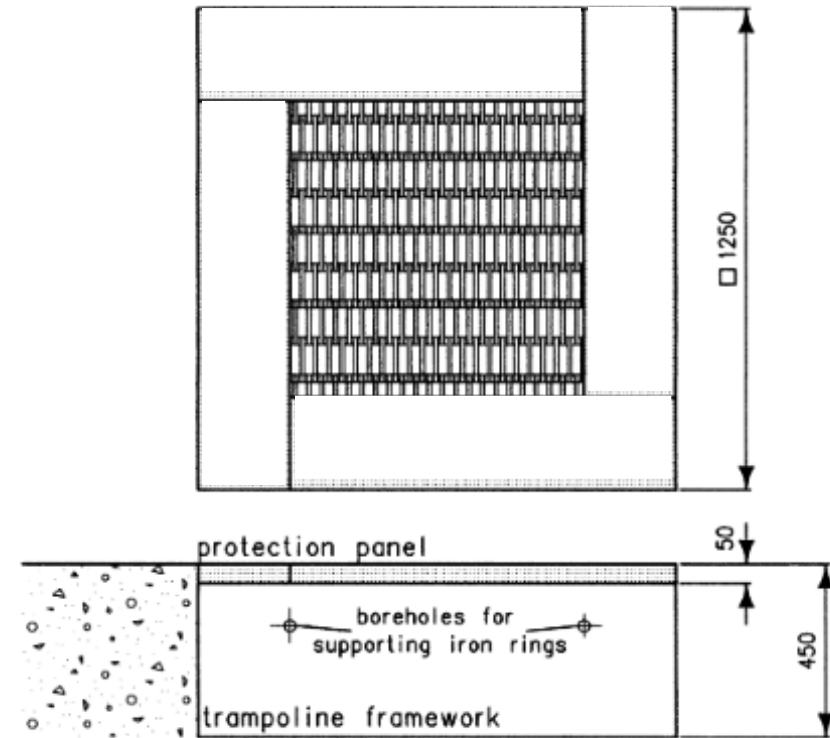

Trampoline S

Technical Information	
Main dimensions	3750mm x 3750mm
Total Area	14m ²
Max FHOFF	0.09 m
Heaviest Part	130kg
Compliant	NZS 5828:2015 AS 4685:2017 EN 1176:2008