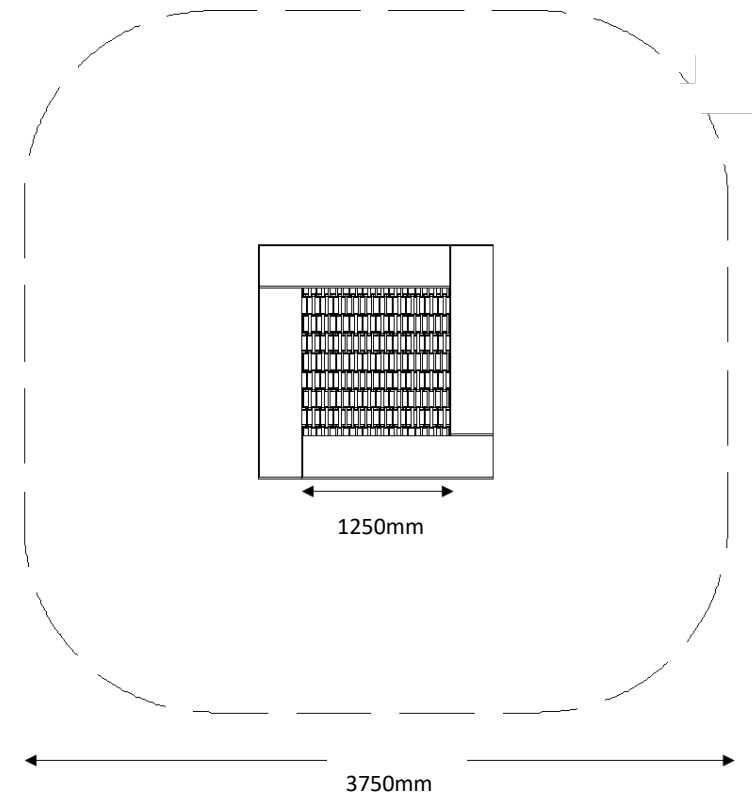

Trampoline S

Technical Information	
Main dimensions	3750mm x 3750mm
Total Area	14m ²
Max FHOFF	0.09 m
Heaviest Part	130kg
Compliant	NZS 5828:2015 AS 4685:2017 EN 1176:2008