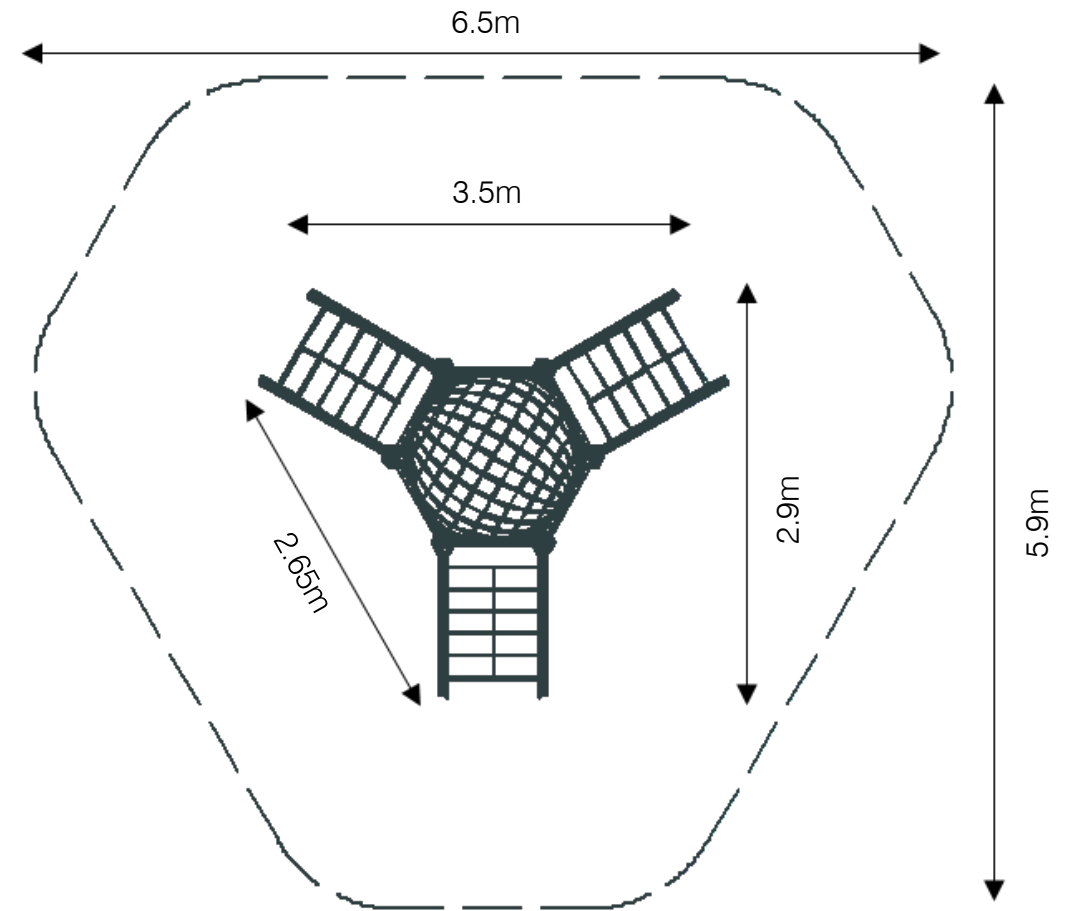

1.5m Pukeko Perch Variant 1

Technical Information	
Main dimensions	3.5m x 2.9m
Total Area	29m ²
Max FHO	1.5 m
Heaviest Part	75kg
Compliant	NZS 5828:2015 AS 4685:2017 EN 1176:2008