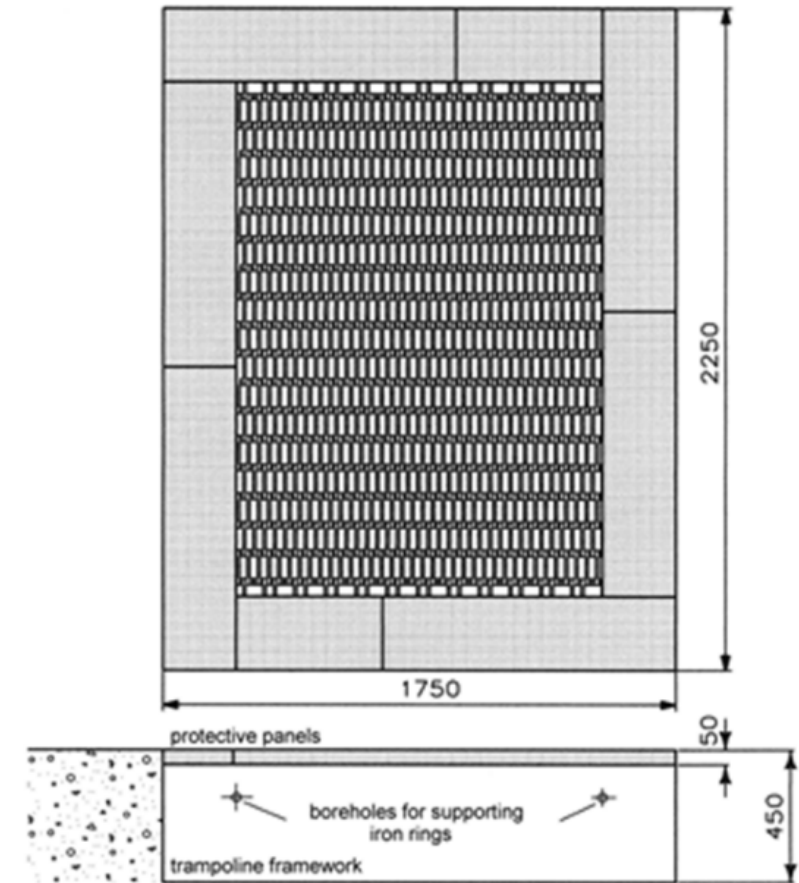

Trampoline XL

Technical Information	
Main dimensions	4750mm x 4250mm
Total Area	20m ²
Max FHO	0.09 m
Heaviest Part	250kg
Compliant	NZS 5828:2015 AS 4685:2017 EN 1176:2008