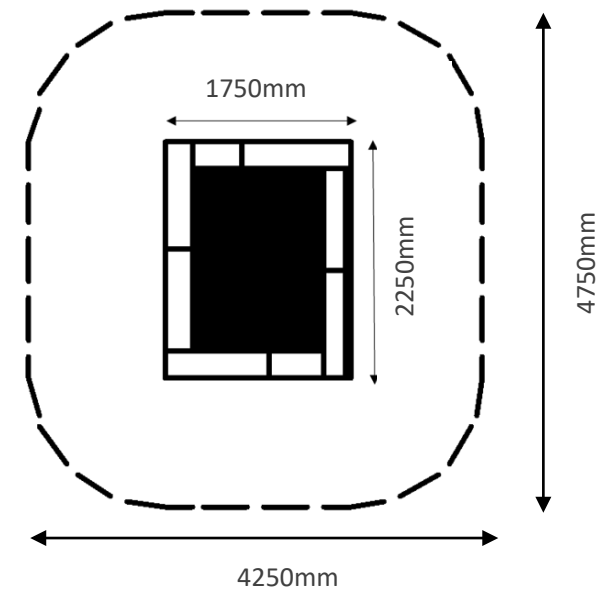

Trampoline XL

Technical Information	
Main dimensions	4750mm x 4250mm
Total Area	20m ²
Max FHO	0.09 m
Heaviest Part	250kg
Compliant	NZS 5828:2015 AS 4685:2017 EN 1176:2008