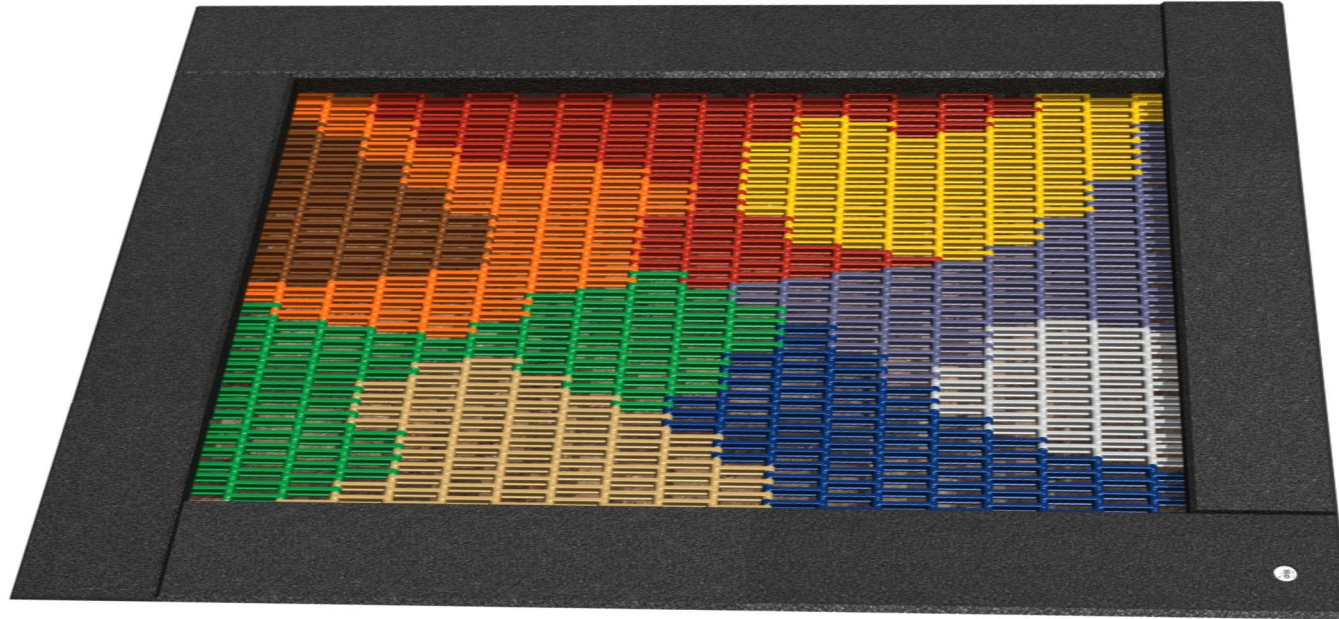

Trampoline XL

Technical Information	
Main dimensions	4750mm x 4250mm
Total Area	20m ²
Max FHO	0.09 m
Heaviest Part	250kg
Compliant	NZS 5828:2015 AS 4685:2017 EN 1176:2008