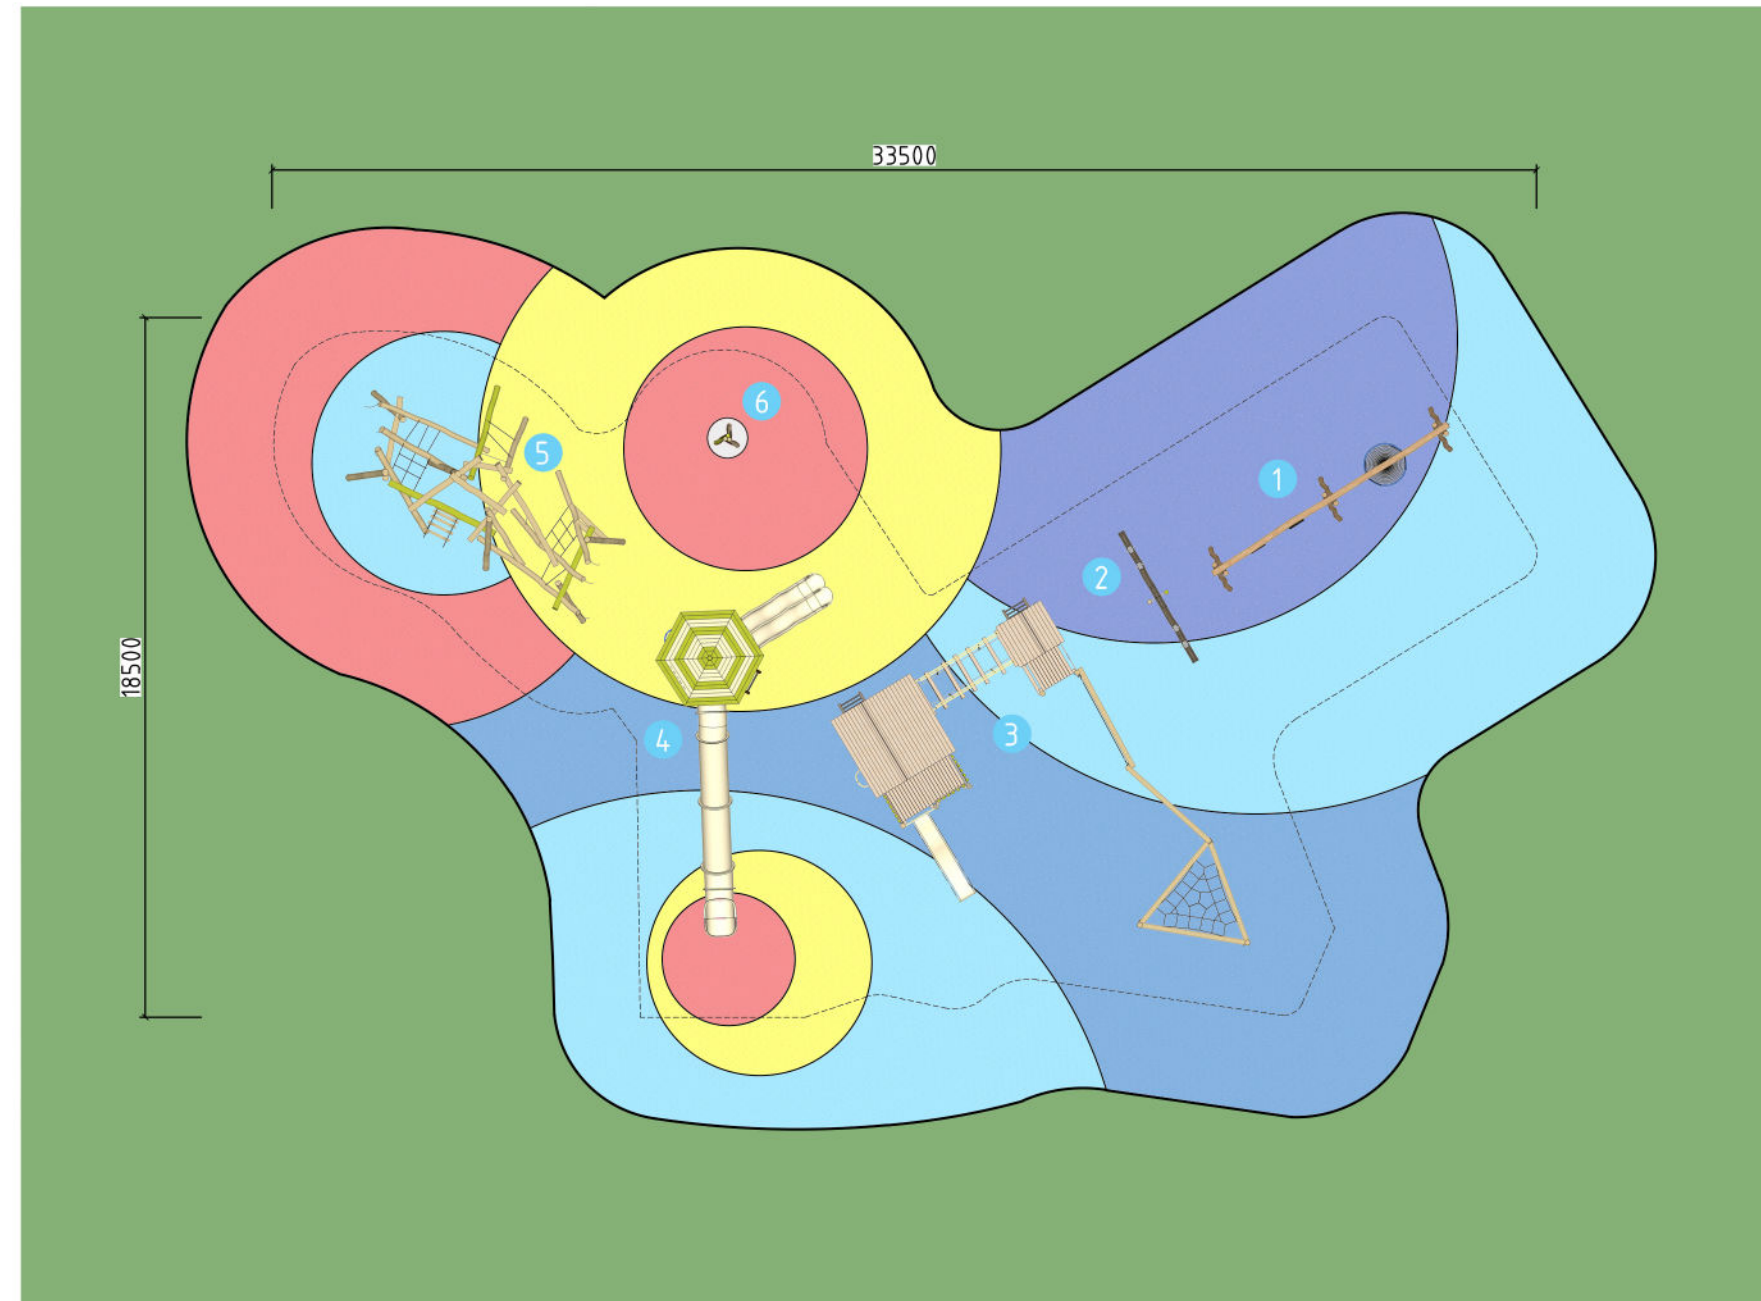

KEY

- LAWN
- RUBBER SOFTFALL
- RUBBER SOFTFALL
- RUBBER SOFTFALL
- RUBBER SOFTFALL
- RUBBER SOFTFALL
- FALL ZONE
- 1 WOBBLY WOOD 4 BAY SWING W/ 1X BASKET & 2X VR SEATS
- 2 WOBBLY WOOD SEESAW
- 3 TREE HUT PLAY STRUCTURE WITH ACTIVITY NETS
- 4 ACTIVITY TOWER PLAY MODULE
- 5 CRONA WOBBLY WOOD PLAY UNIT
- 6 WOBBLY WOOD LEDA CAROUSEL
- 7 363m² APPROX. TOTAL PLAYGROUND AREA

DESTINATION POPULAR PACKAGE #2

SITE ADDRESS: Destination Popular Package #2

DWG TITLE:
OPTION 2
LANDSCAPE CONCEPT PLAN

DWG NO.
1

REV.
-

SCALE: 1:200@A3
DATE: 18 Oct 2018

PLAYGROUND CENTRE
PO Box 14 Wanganui 4540
T: +64 6 348 9054
W: www.playgroundcentre.com