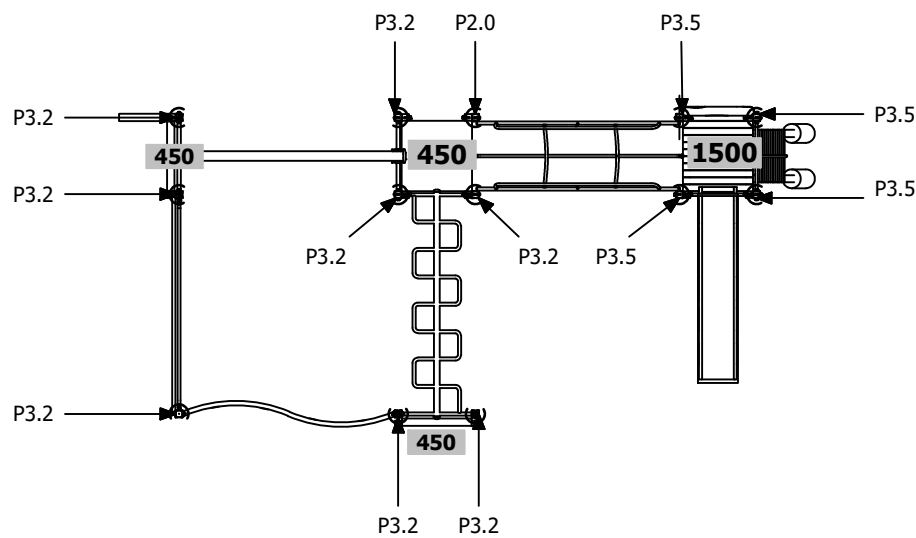

# TR308 Arizona

Plan view

1:100 @ A3

### Pole Dimensions

### Pole Type

### Right Elevation

Technical Information	
Main Dimension	11460 x 7420
Total Area	83m <sup>2</sup>
Max FHO	1700
Heaviest Part	70kg
Compliant to	NZS 5828:2015 AS 4685:2017 EN 1176:2008

REVISION HISTORY			
REV	DESCRIPTION	DATE	BY
0	Creation	28/07/2017	