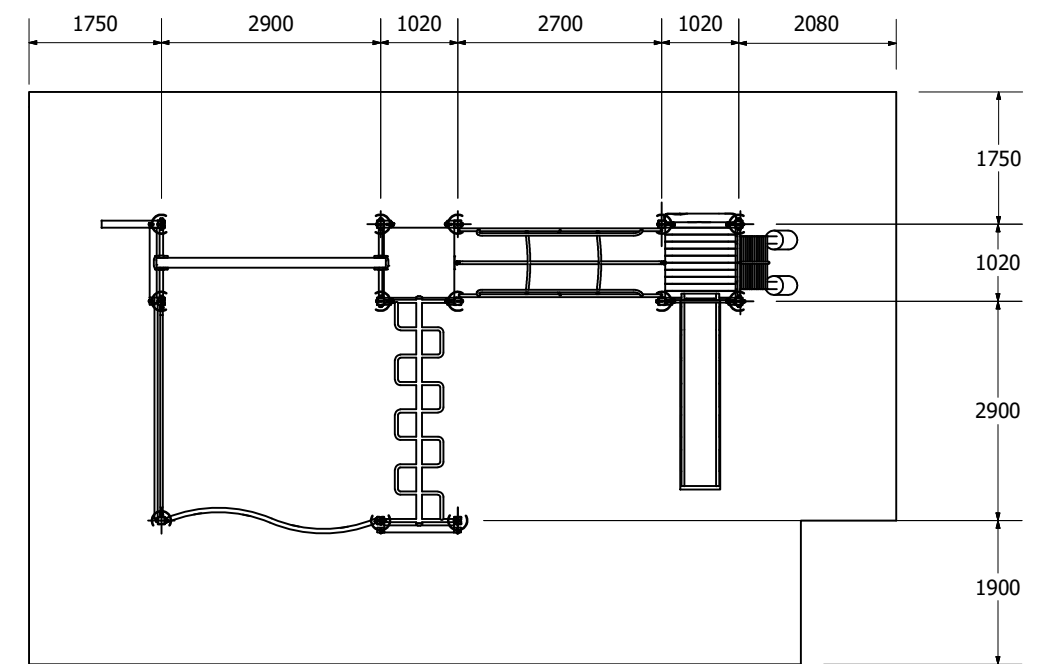

# TR308 Arizona

Plan view

1:100 @ A3

### Fallzones

### Pole Dimensions

### Right Elevation

Technical Information	
Main Dimension	11460 x 7420
Total Area	83m <sup>2</sup>
Max FHO	1700
Heaviest Part	70kg
Compliant to	NZS 5828:2015 AS 4685:2017 EN 1176:2008

REVISION HISTORY			
REV	DESCRIPTION	DATE	BY
0	Creation	28/07/2017	