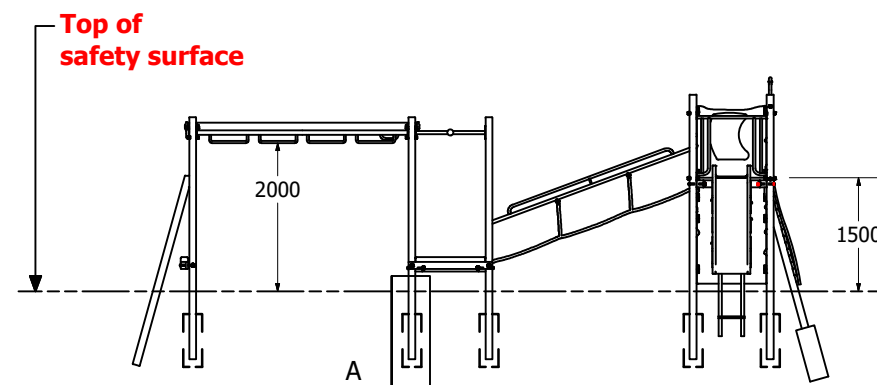

### Fallzones

### Pole Dimensions

### Right Elevation

Technical Information	
Main Dimension	11460 x 7420
Total Area	83m <sup>2</sup>
Max FHO	1700
Heaviest Part	70kg
Compliant to	NZS 5828:2015 AS 4685:2017 EN 1176:2008

REVISION HISTORY			
REV	DESCRIPTION	DATE	BY
0	Creation	28/07/2017	