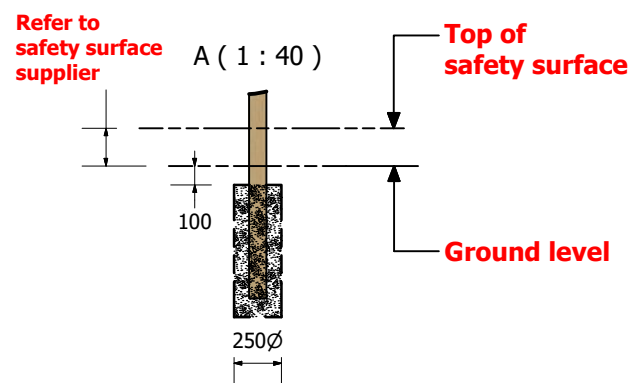

### Fallzones

### Pole Dimensions

### Pole Type

### Right Elevation

Technical Information	
Main Dimension	11460 x 7420
Total Area	83m <sup>2</sup>
Max FHO	1700
Heaviest Part	70kg
Compliant to	NZS 5828:2015 AS 4685:2017 EN 1176:2008

REVISION HISTORY			
REV	DESCRIPTION	DATE	BY
0	Creation	28/07/2017	