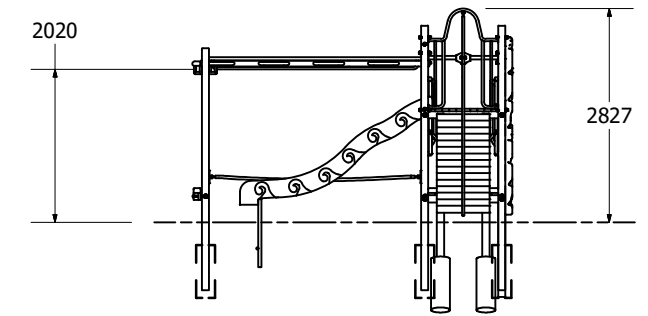

### Pole Dimensions

### Pole Type

### Right Elevation

Technical Information	
Main Dimension	11460 x 7420
Total Area	83m <sup>2</sup>
Max FHO	1700
Heaviest Part	70kg
Compliant to	NZS 5828:2015 AS 4685:2017 EN 1176:2008

REVISION HISTORY			
REV	DESCRIPTION	DATE	BY
0	Creation	28/07/2017	