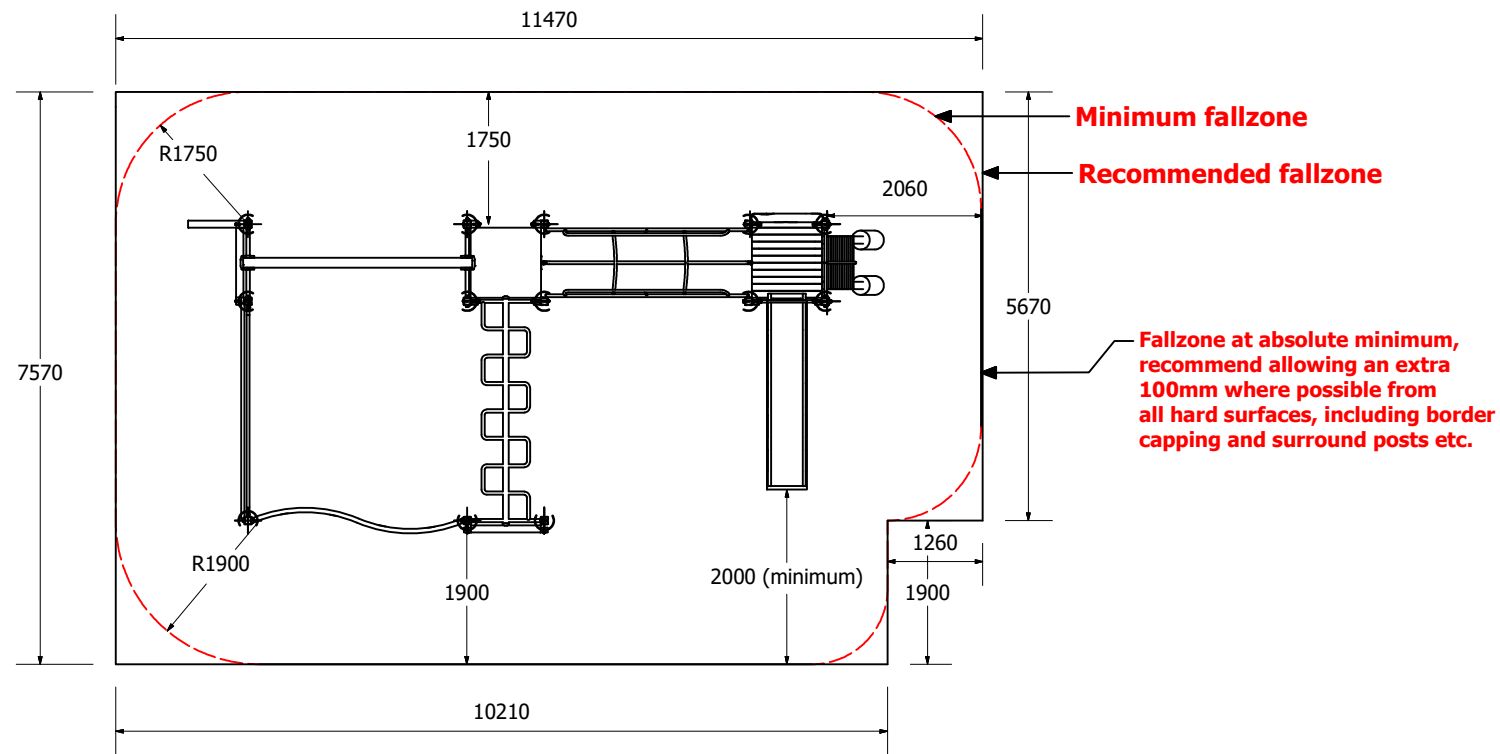

# TR308 Arizona

Plan view

1:100 @ A3

### Pole Dimensions

### Pole Type

### Right Elevation

Technical Information	
Main Dimension	11460 x 7420
Total Area	83m <sup>2</sup>
Max FHO	1700
Heaviest Part	70kg
Compliant to	NZS 5828:2015 AS 4685:2017 EN 1176:2008

REVISION HISTORY			
REV	DESCRIPTION	DATE	BY
0	Creation	28/07/2017	