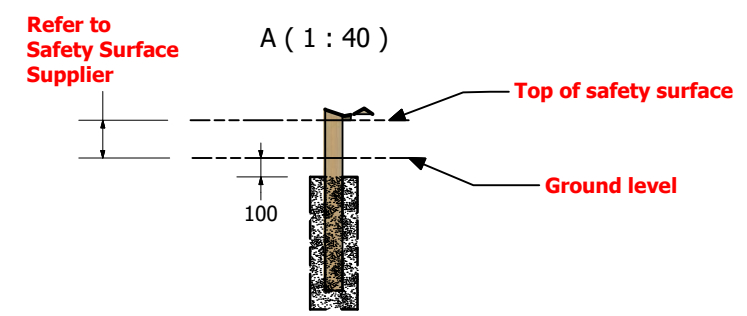

Lagoon 112

Rear view

Lagoon 112

Plan view

1:100 @ A3

Fallzones

Pole Dimensions

Pole Type

Front Elevation

Right Elevation

Technical Information	
Main Dimension	9110 x 7694
Total Area	61m ²
Max FHF	1200
Heaviest Part	80kg
Compliant to	NZS 5828:2015 AS 4685:2017 EN 1176:2008

Please note: This playground is easily accessible for those under 36 months.