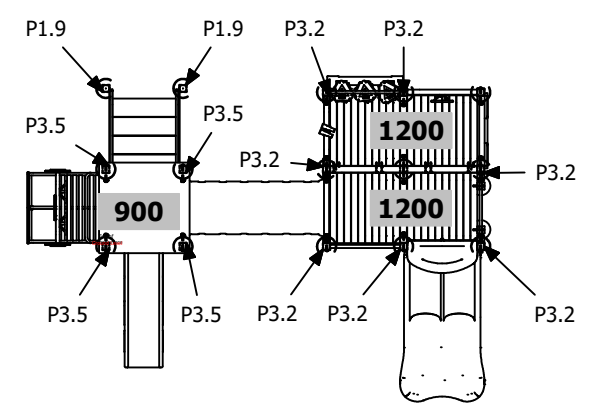

Lagoon 112

Rear view

Lagoon 112

Plan view

1:100 @ A3

Fallzones

Pole Dimensions

Pole Type

Front Elevation

Right Elevation

Technical Information	
Main Dimension	9110 x 7694
Total Area	61m ²
Max FHF	1200
Heaviest Part	80kg
Compliant to	NZS 5828:2015 AS 4685:2017 EN 1176:2008

Please note: This playground is easily accessible for those under 36 months.