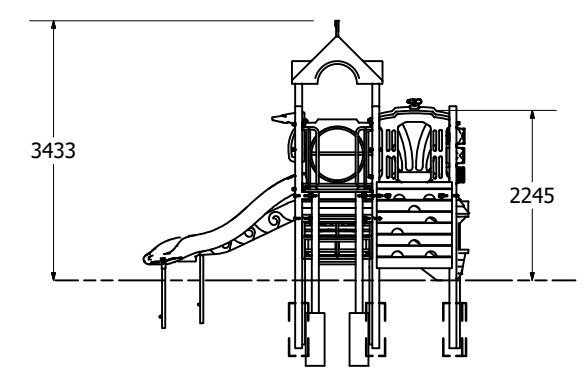

Lagoon 112

Rear view

Lagoon 112

Plan view

1:100 @ A3

Fallzones

Pole Dimensions

Pole Type

Front Elevation

Right Elevation

Technical Information	
Main Dimension	9110 x 7694
Total Area	61m ²
Max FHF	1200
Heaviest Part	80kg
Compliant to	NZS 5828:2015 AS 4685:2017 EN 1176:2008

Please note: This playground is easily accessible for those under 36 months.