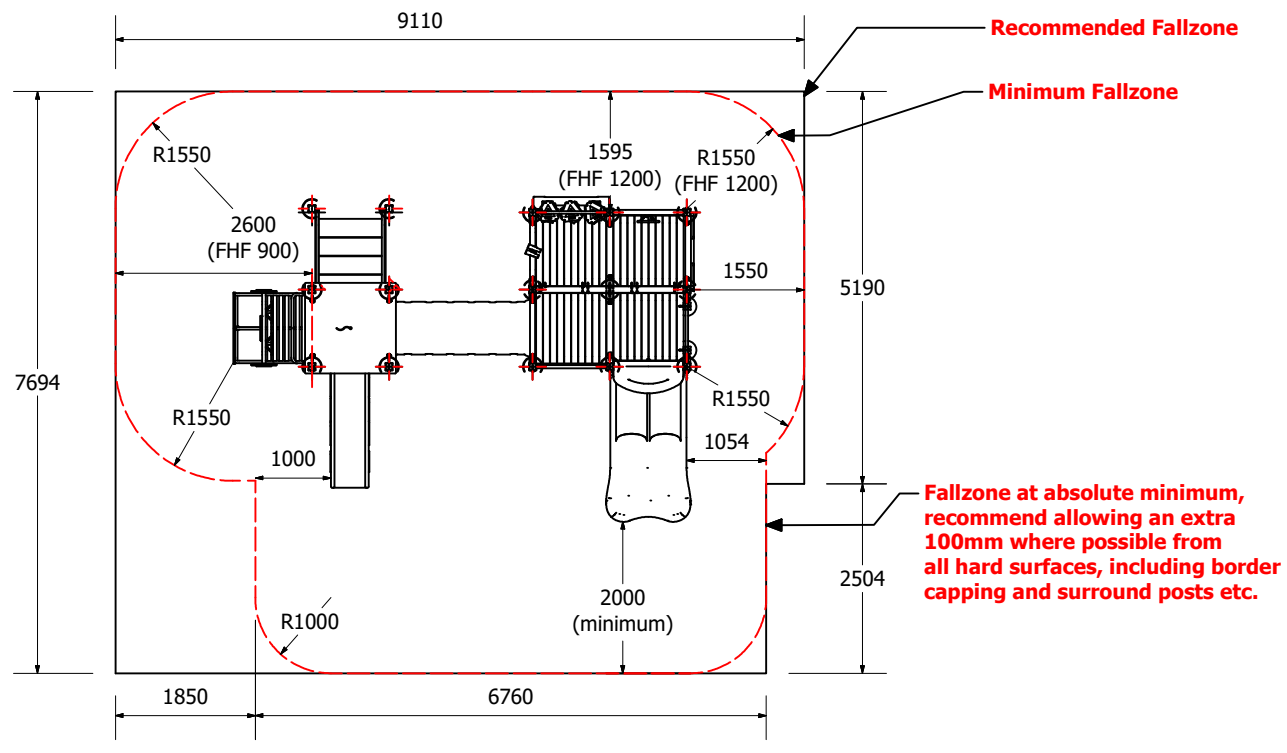

Lagoon 112

Rear view

Lagoon 112

Plan view

1:100 @ A3

Fallzones

Pole Dimensions

Pole Type

Front Elevation

Right Elevation

Technical Information	
Main Dimension	9110 x 7694
Total Area	61m ²
Max FHF	1200
Heaviest Part	80kg
Compliant to	NZS 5828:2015 AS 4685:2017 EN 1176:2008

Please note: This playground is easily accessible for those under 36 months.