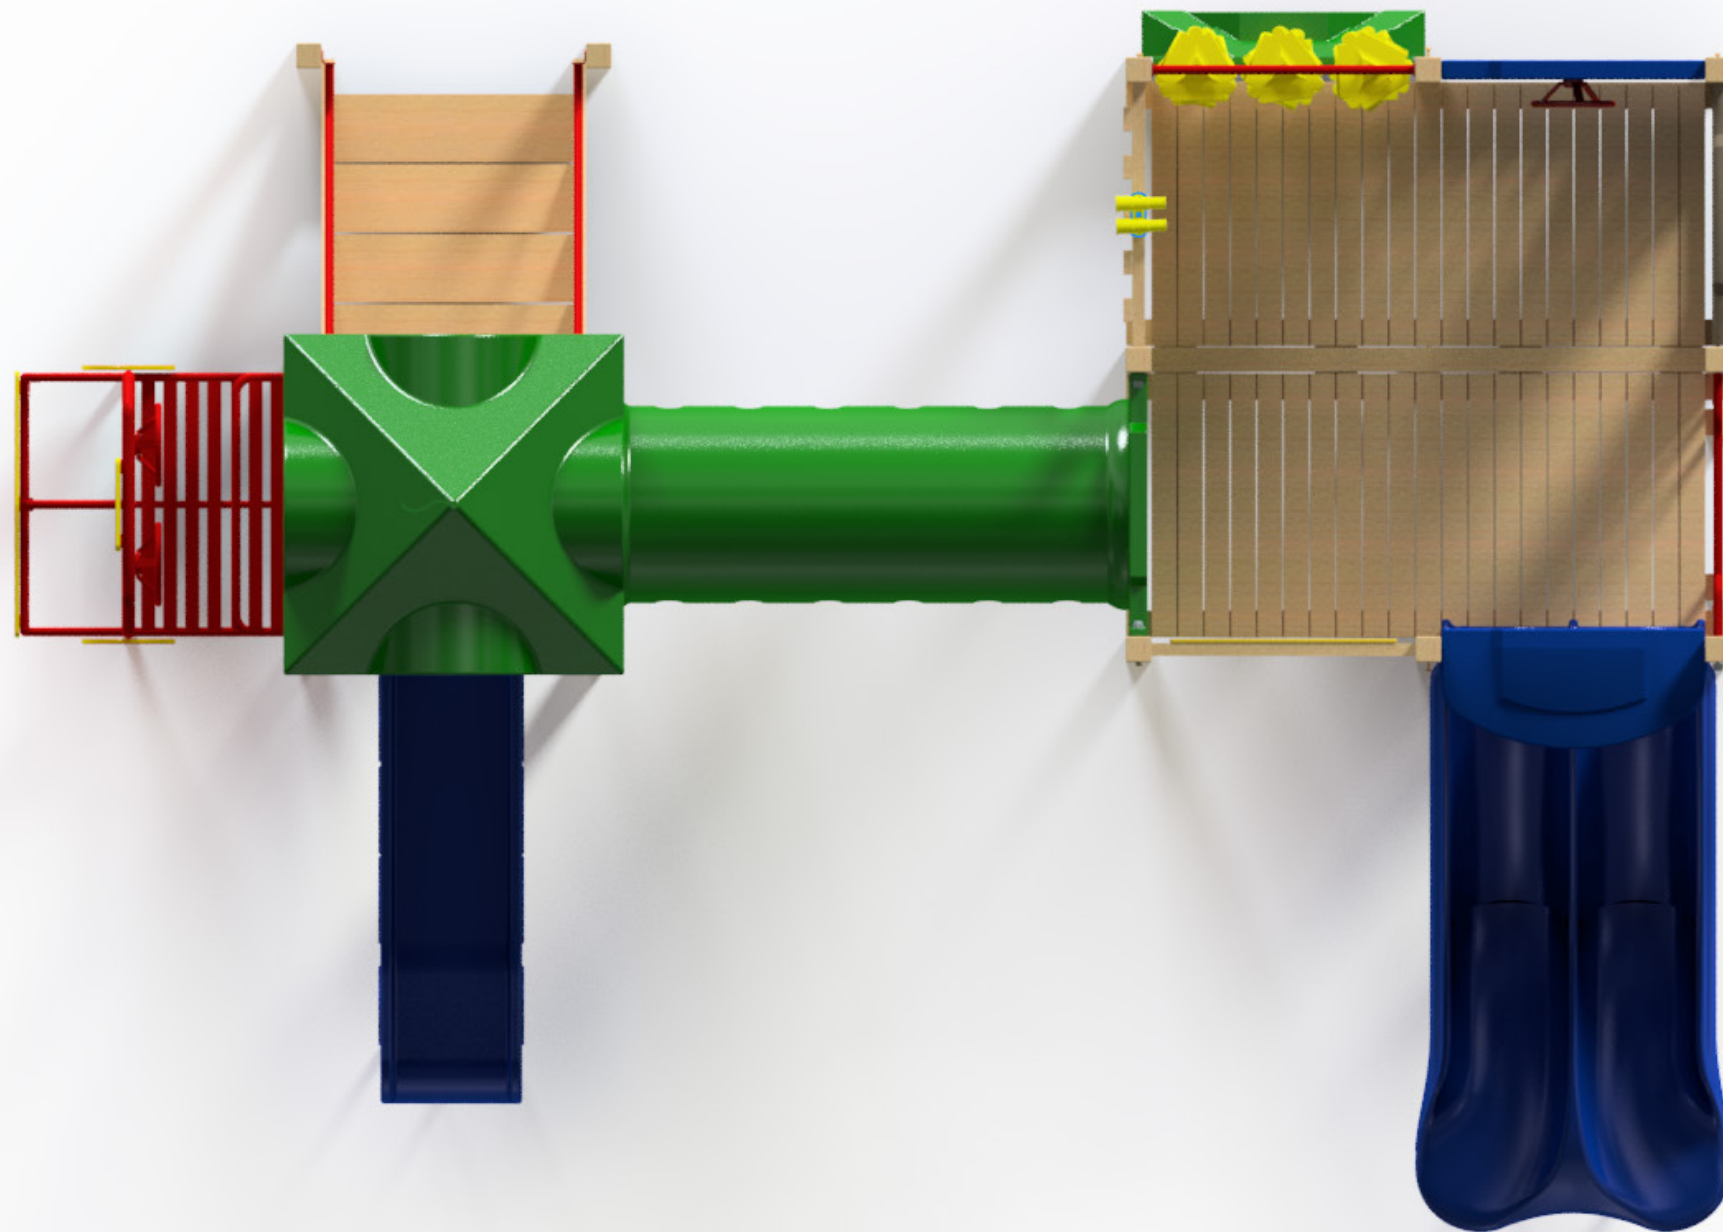

Lagoon 112

Rear view

Lagoon 112

Plan view

1:100 @ A3

Fallzones

Pole Dimensions

Pole Type

Front Elevation

Right Elevation

Technical Information	
Main Dimension	9110 x 7694
Total Area	61m ²
Max FHF	1200
Heaviest Part	80kg
Compliant to	NZS 5828:2015 AS 4685:2017 EN 1176:2008

Please note: This playground is easily accessible for those under 36 months.