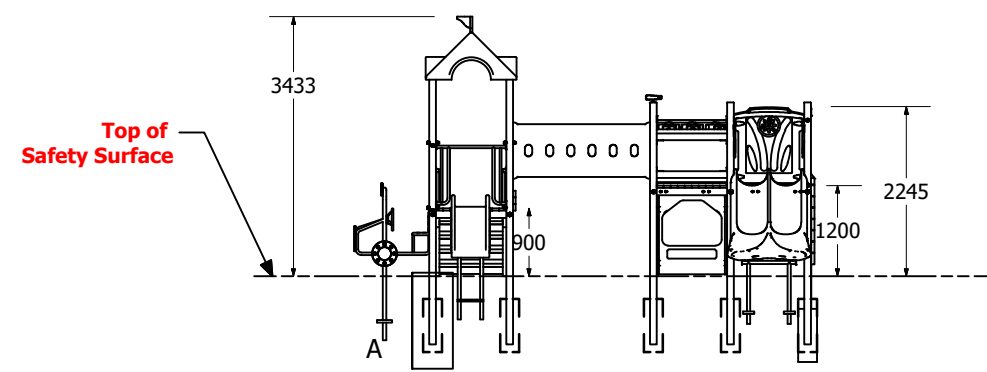

Lagoon 112

Rear view

Lagoon 112

Plan view

1:100 @ A3

Fallzones

Pole Dimensions

Pole Type

Front Elevation

Right Elevation

Technical Information	
Main Dimension	9110 x 7694
Total Area	61m ²
Max FHF	1200
Heaviest Part	80kg
Compliant to	NZS 5828:2015 AS 4685:2017 EN 1176:2008

Please note: This playground is easily accessible for those under 36 months.