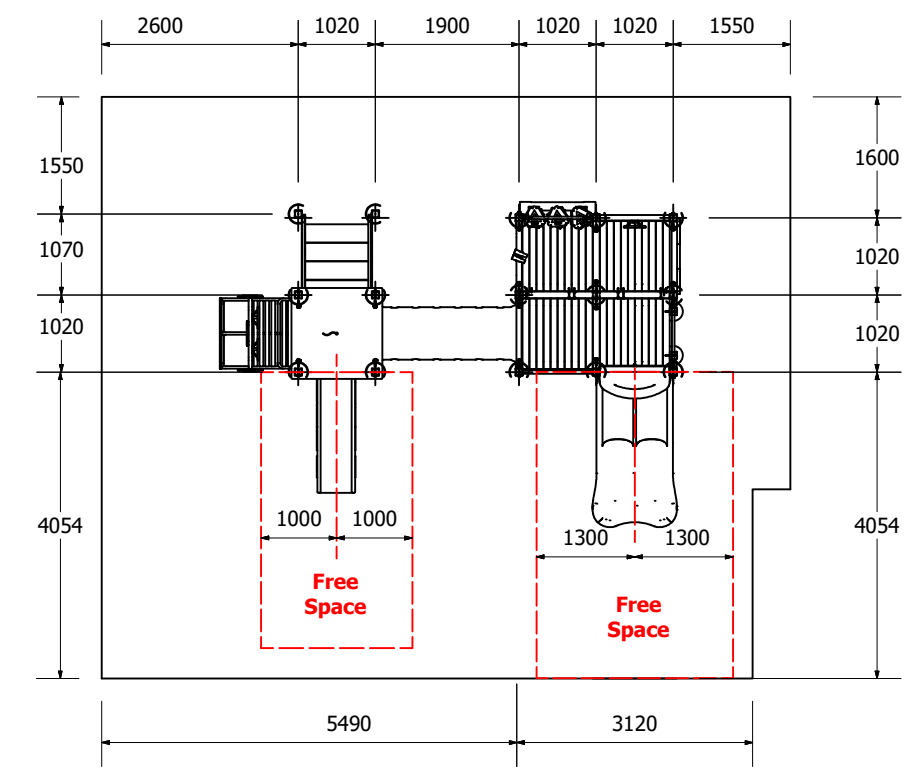

Lagoon 112

Rear view

Lagoon 112

Plan view

1:100 @ A3

Fallzones

Pole Dimensions

Pole Type

Front Elevation

Right Elevation

Technical Information	
Main Dimension	9110 x 7694
Total Area	61m ²
Max FHF	1200
Heaviest Part	80kg
Compliant to	NZS 5828:2015 AS 4685:2017 EN 1176:2008

Please note: This playground is easily accessible for those under 36 months.