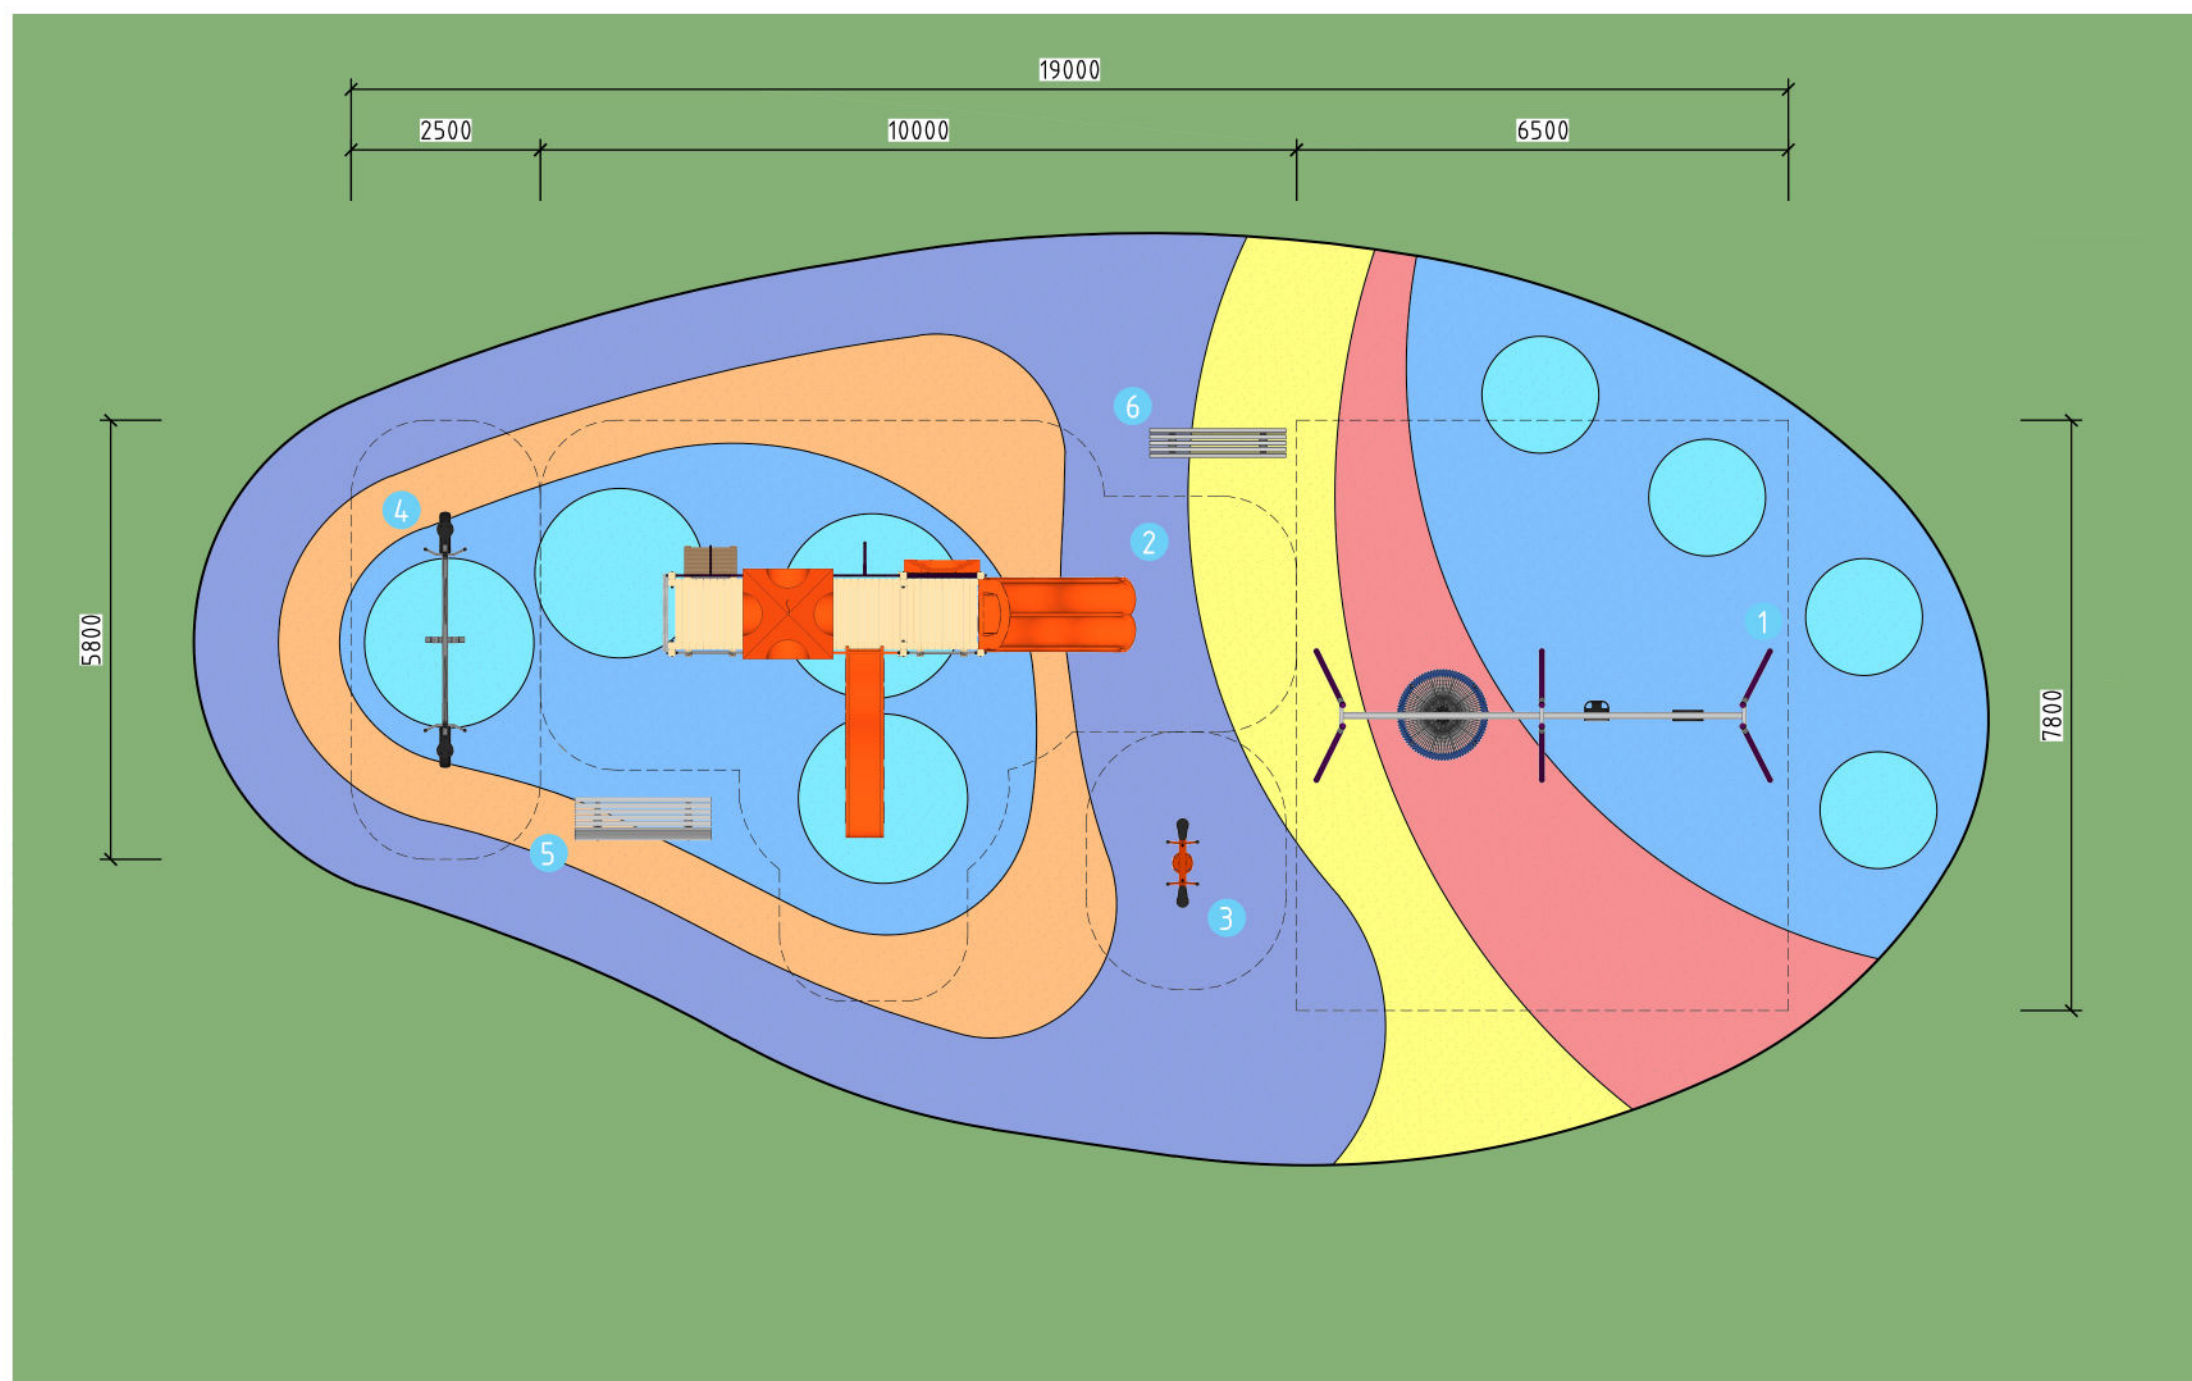

**KEY**

- LAWN
- RUBBER SOFTFALL
- RUBBER SOFTFALL
- RUBBER SOFTFALL
- RUBBER SOFTFALL
- RUBBER SOFTFALL
- RUBBER SOFTFALL
- FALL ZONE
- 1 FLYING SAUCER DOUBLE FRAME  
(1 BASKET, 1 STRAP SEAT, 1 TODDLER SEAT)
- 2 TR327 PLAY MODULE
- 3 JUNIOR ROCKER - 2 SEATER
- 4 SEE SAW
- 5 CITISTYLE DELUXE SEAT
- 6 CITISTYLE DELUXE BENCH 1800 FLANGE MOUNT
- 7 122m<sup>2</sup> APPROX. TOTAL PLAYGROUND AREA

NEIGHBORHOOD POPULAR PACKAGE #4D

SITE ADDRESS: Neighborhood Popular Package #4D

DWG TITLE:  
DELUXE OPTION 4  
**LANDSCAPE CONCEPT PLAN**

DWG NO.

**1**

REV.

-

SCALE: 1:100@A3