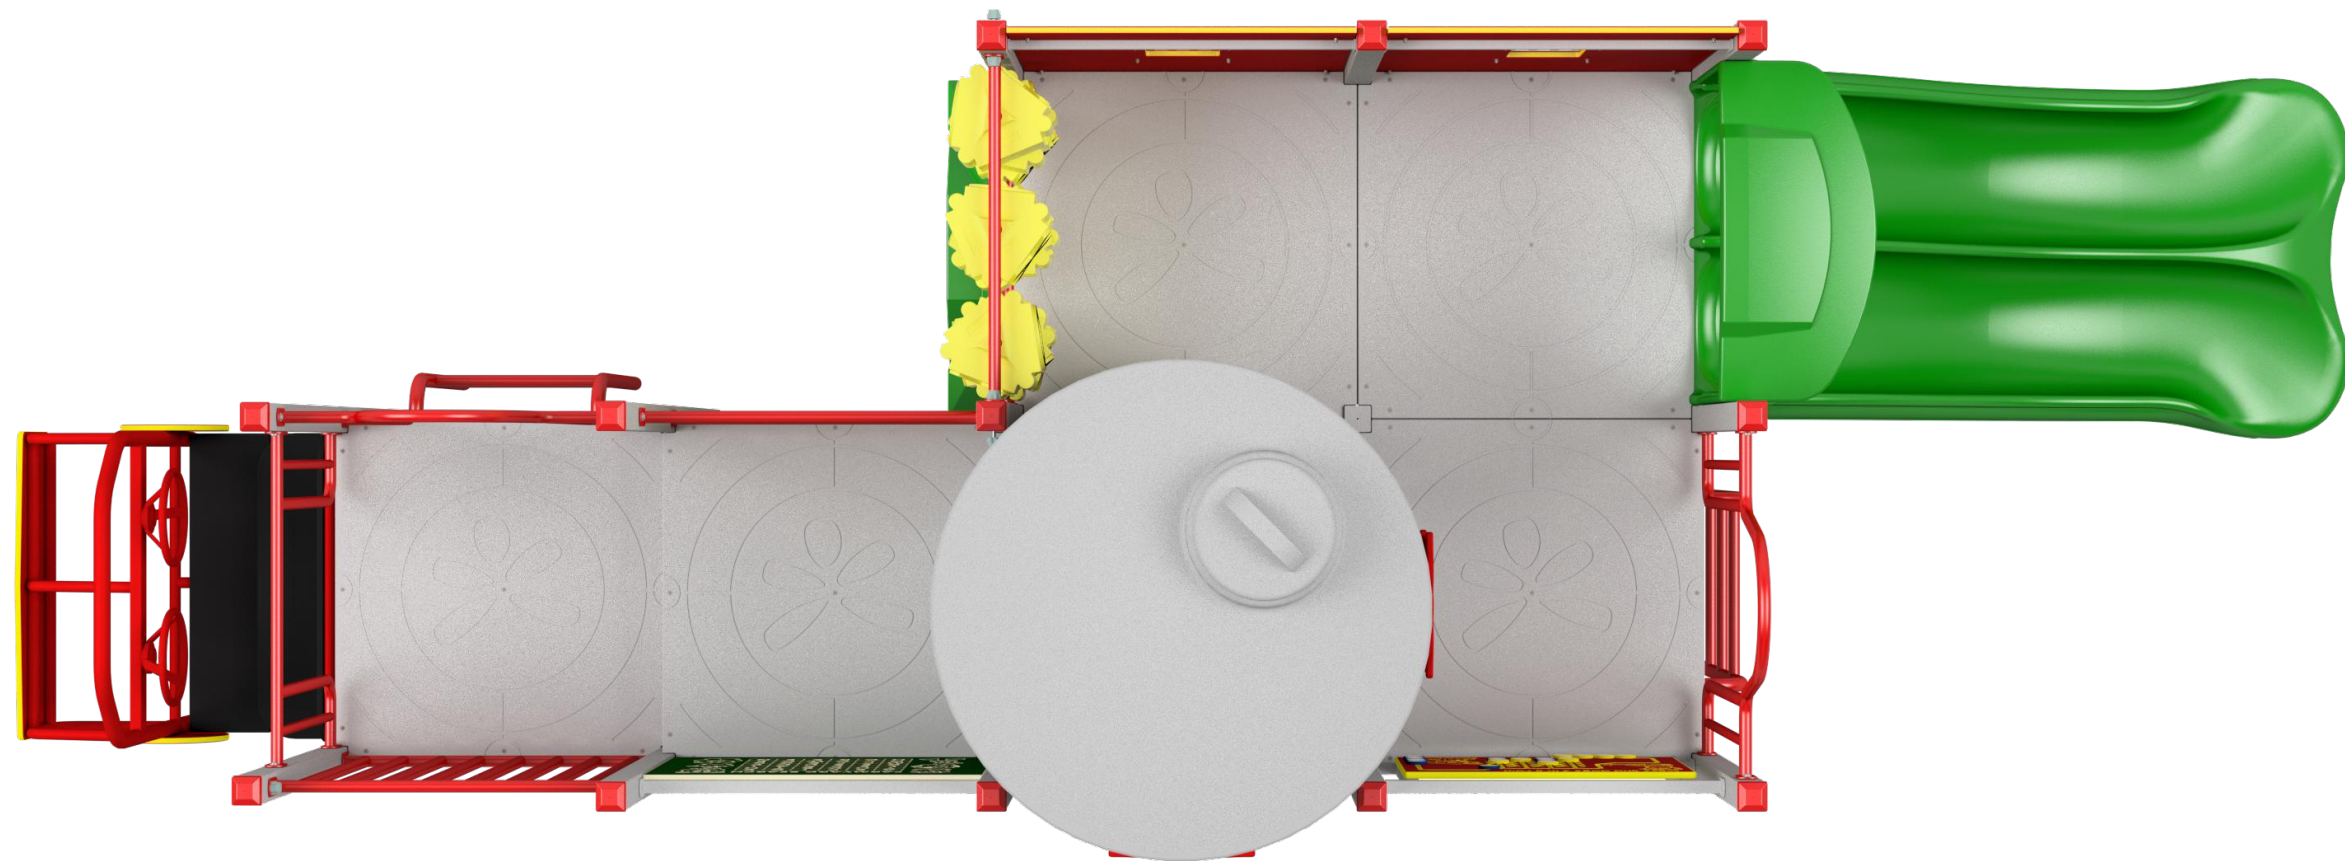

Farmscene 219

Farmscene 219

Technical Information

Main Dimension	10855 x 5212mm
Total Area	56.6m ²
Max FHO	1200mm
Heaviest Part	-
Compliant to	NZS 5828:2015 AS 4685:(series) EN 1176:2008