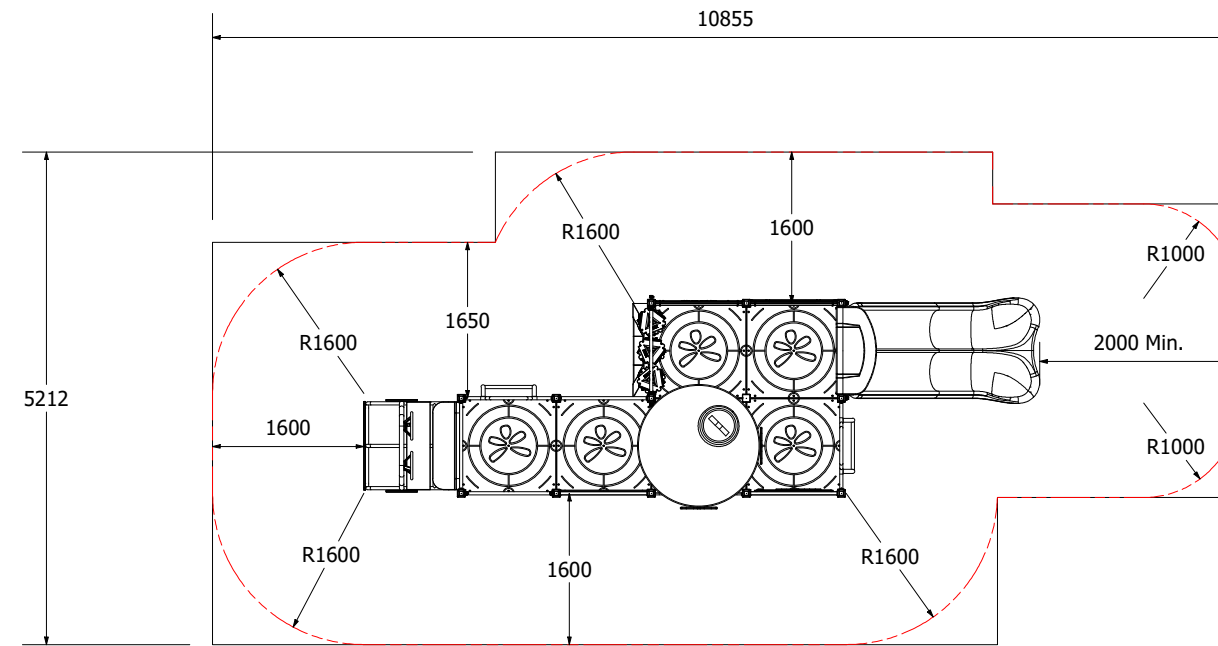

Farmscene 219

Farmscene 219

Technical Information

Main Dimension	10855 x 5212mm
Total Area	56.6m ²
Max FHO	1200mm
Heaviest Part	-
Compliant to	NZS 5828:2015 AS 4685:(series) EN 1176:2008