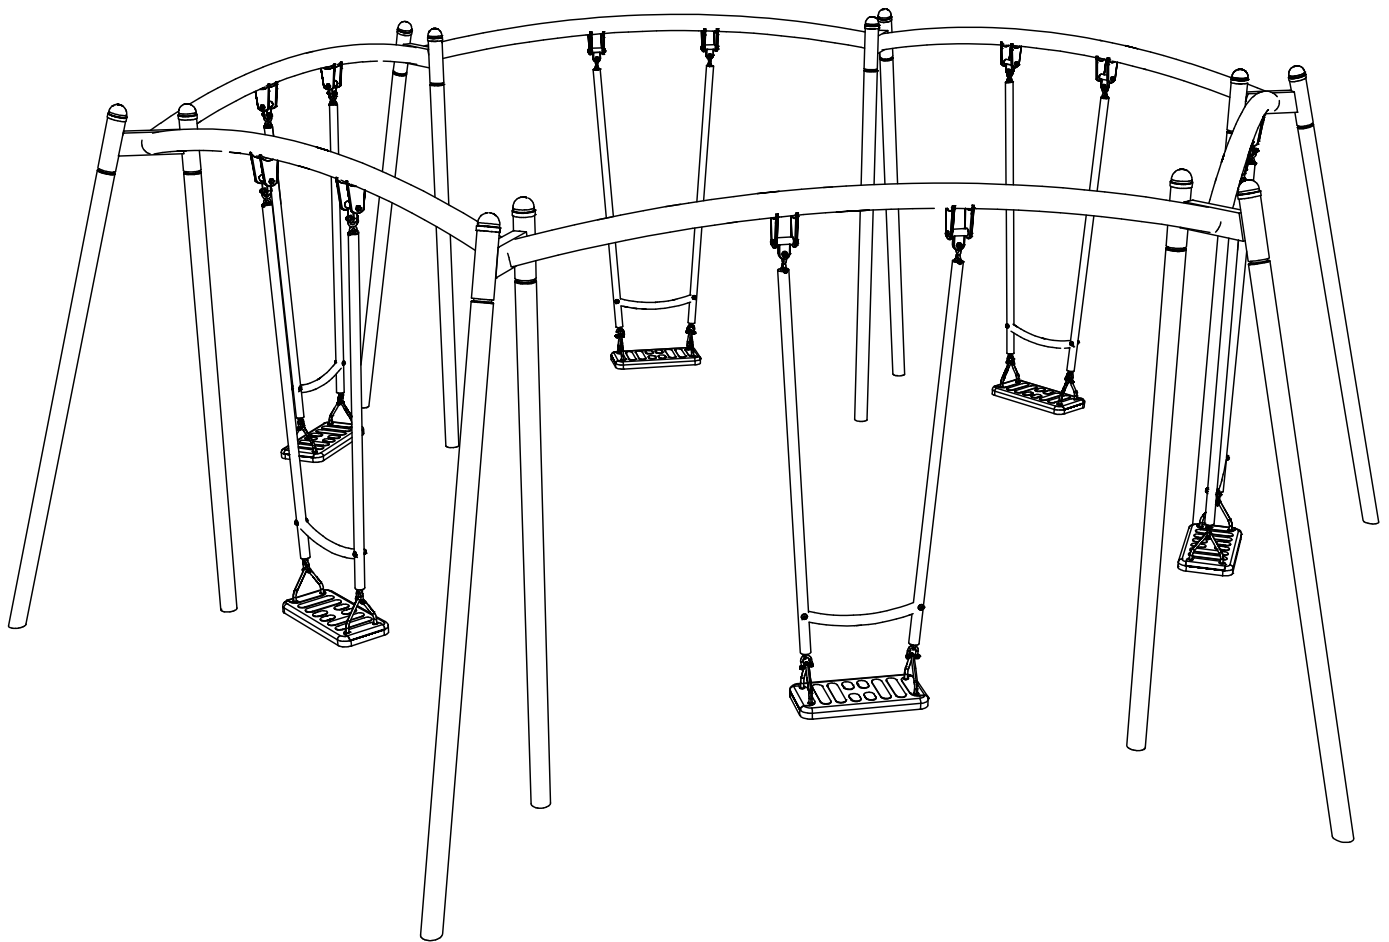

## Supa-Six Swing

Two Supa-Threes makes Supa-Six. On this swing 6 users swing towards each other which adds a different dimension to the basic swing. Large flat rubber seats.

### Safety, Quality, Durability and Usability:

- Certified to NZS5828:2004
- Conditional 25 Year Warranty
- Triple Coat Protective Powdercoating
- Force 10 Swing Hangers
- Self-Supporting Frame
- Minimal Maintenance
- Vandal Resistant
- Heavy Duty

### Age groups appropriate for:

### A Bark

Min. Safety Surface required	Minimum
Area	132m <sup>2</sup>
Surrounds 300 x 50	43m
Bark/Cushionfall	40m <sup>3</sup>
Pegs	39
Max height of structure from safety surfacing	2.6m