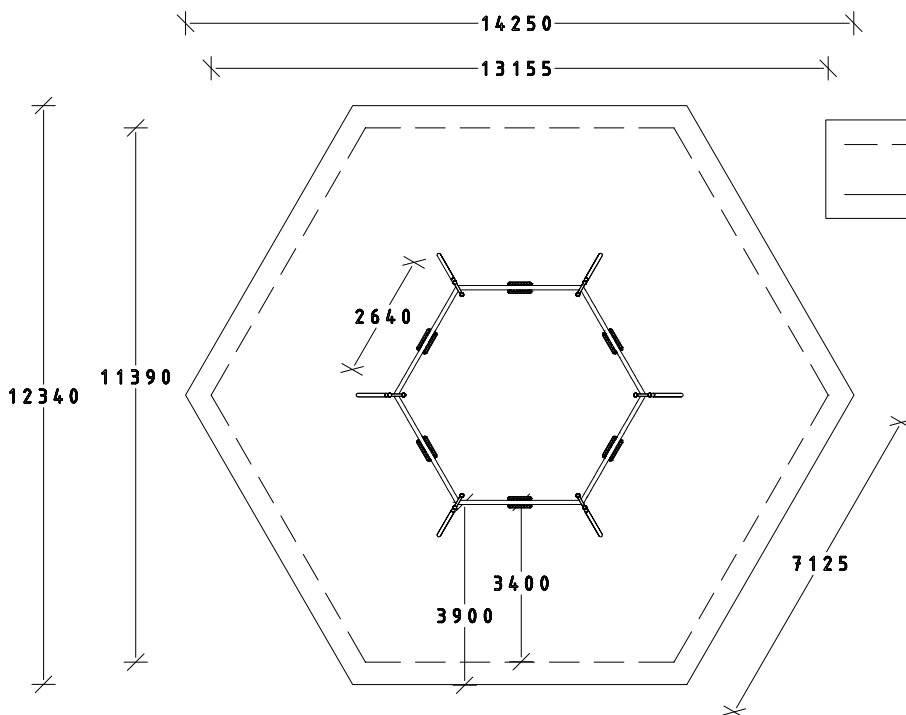

### A Bark

Min. Safety Surface required	Minimum
Area	132m <sup>2</sup>
Surrounds 300 x 50	43m
Bark/Cushionfall	40m <sup>3</sup>
Pegs	39
Max height of structure from safety surfacing	2.6m