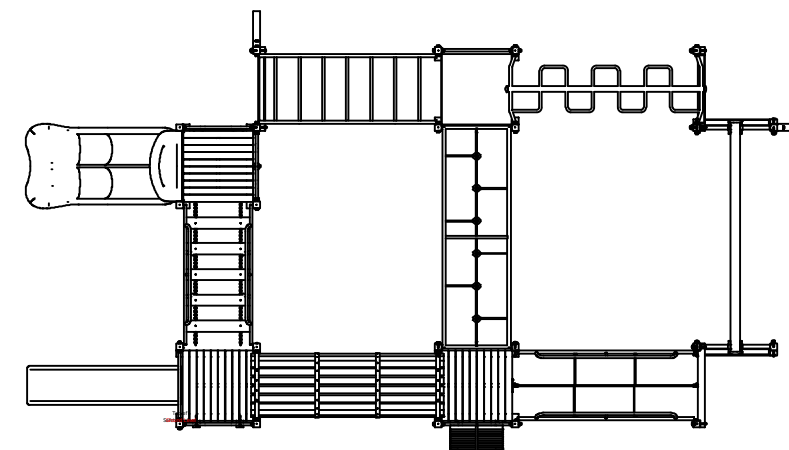

# TR332 - Timbaplay TP

1 : 100 @ A3

**Fallzones**

**Plan View**

**Front Elevation**

**Right Elevation**

Technical Information	
Main Dimension	13475 x 8422
Total Area	114m <sup>2</sup>
Max FHO	2200mm
Heaviest Part	
Compliant to	NZS 5828:2015 AS 4685:2021 EN 1176:2017