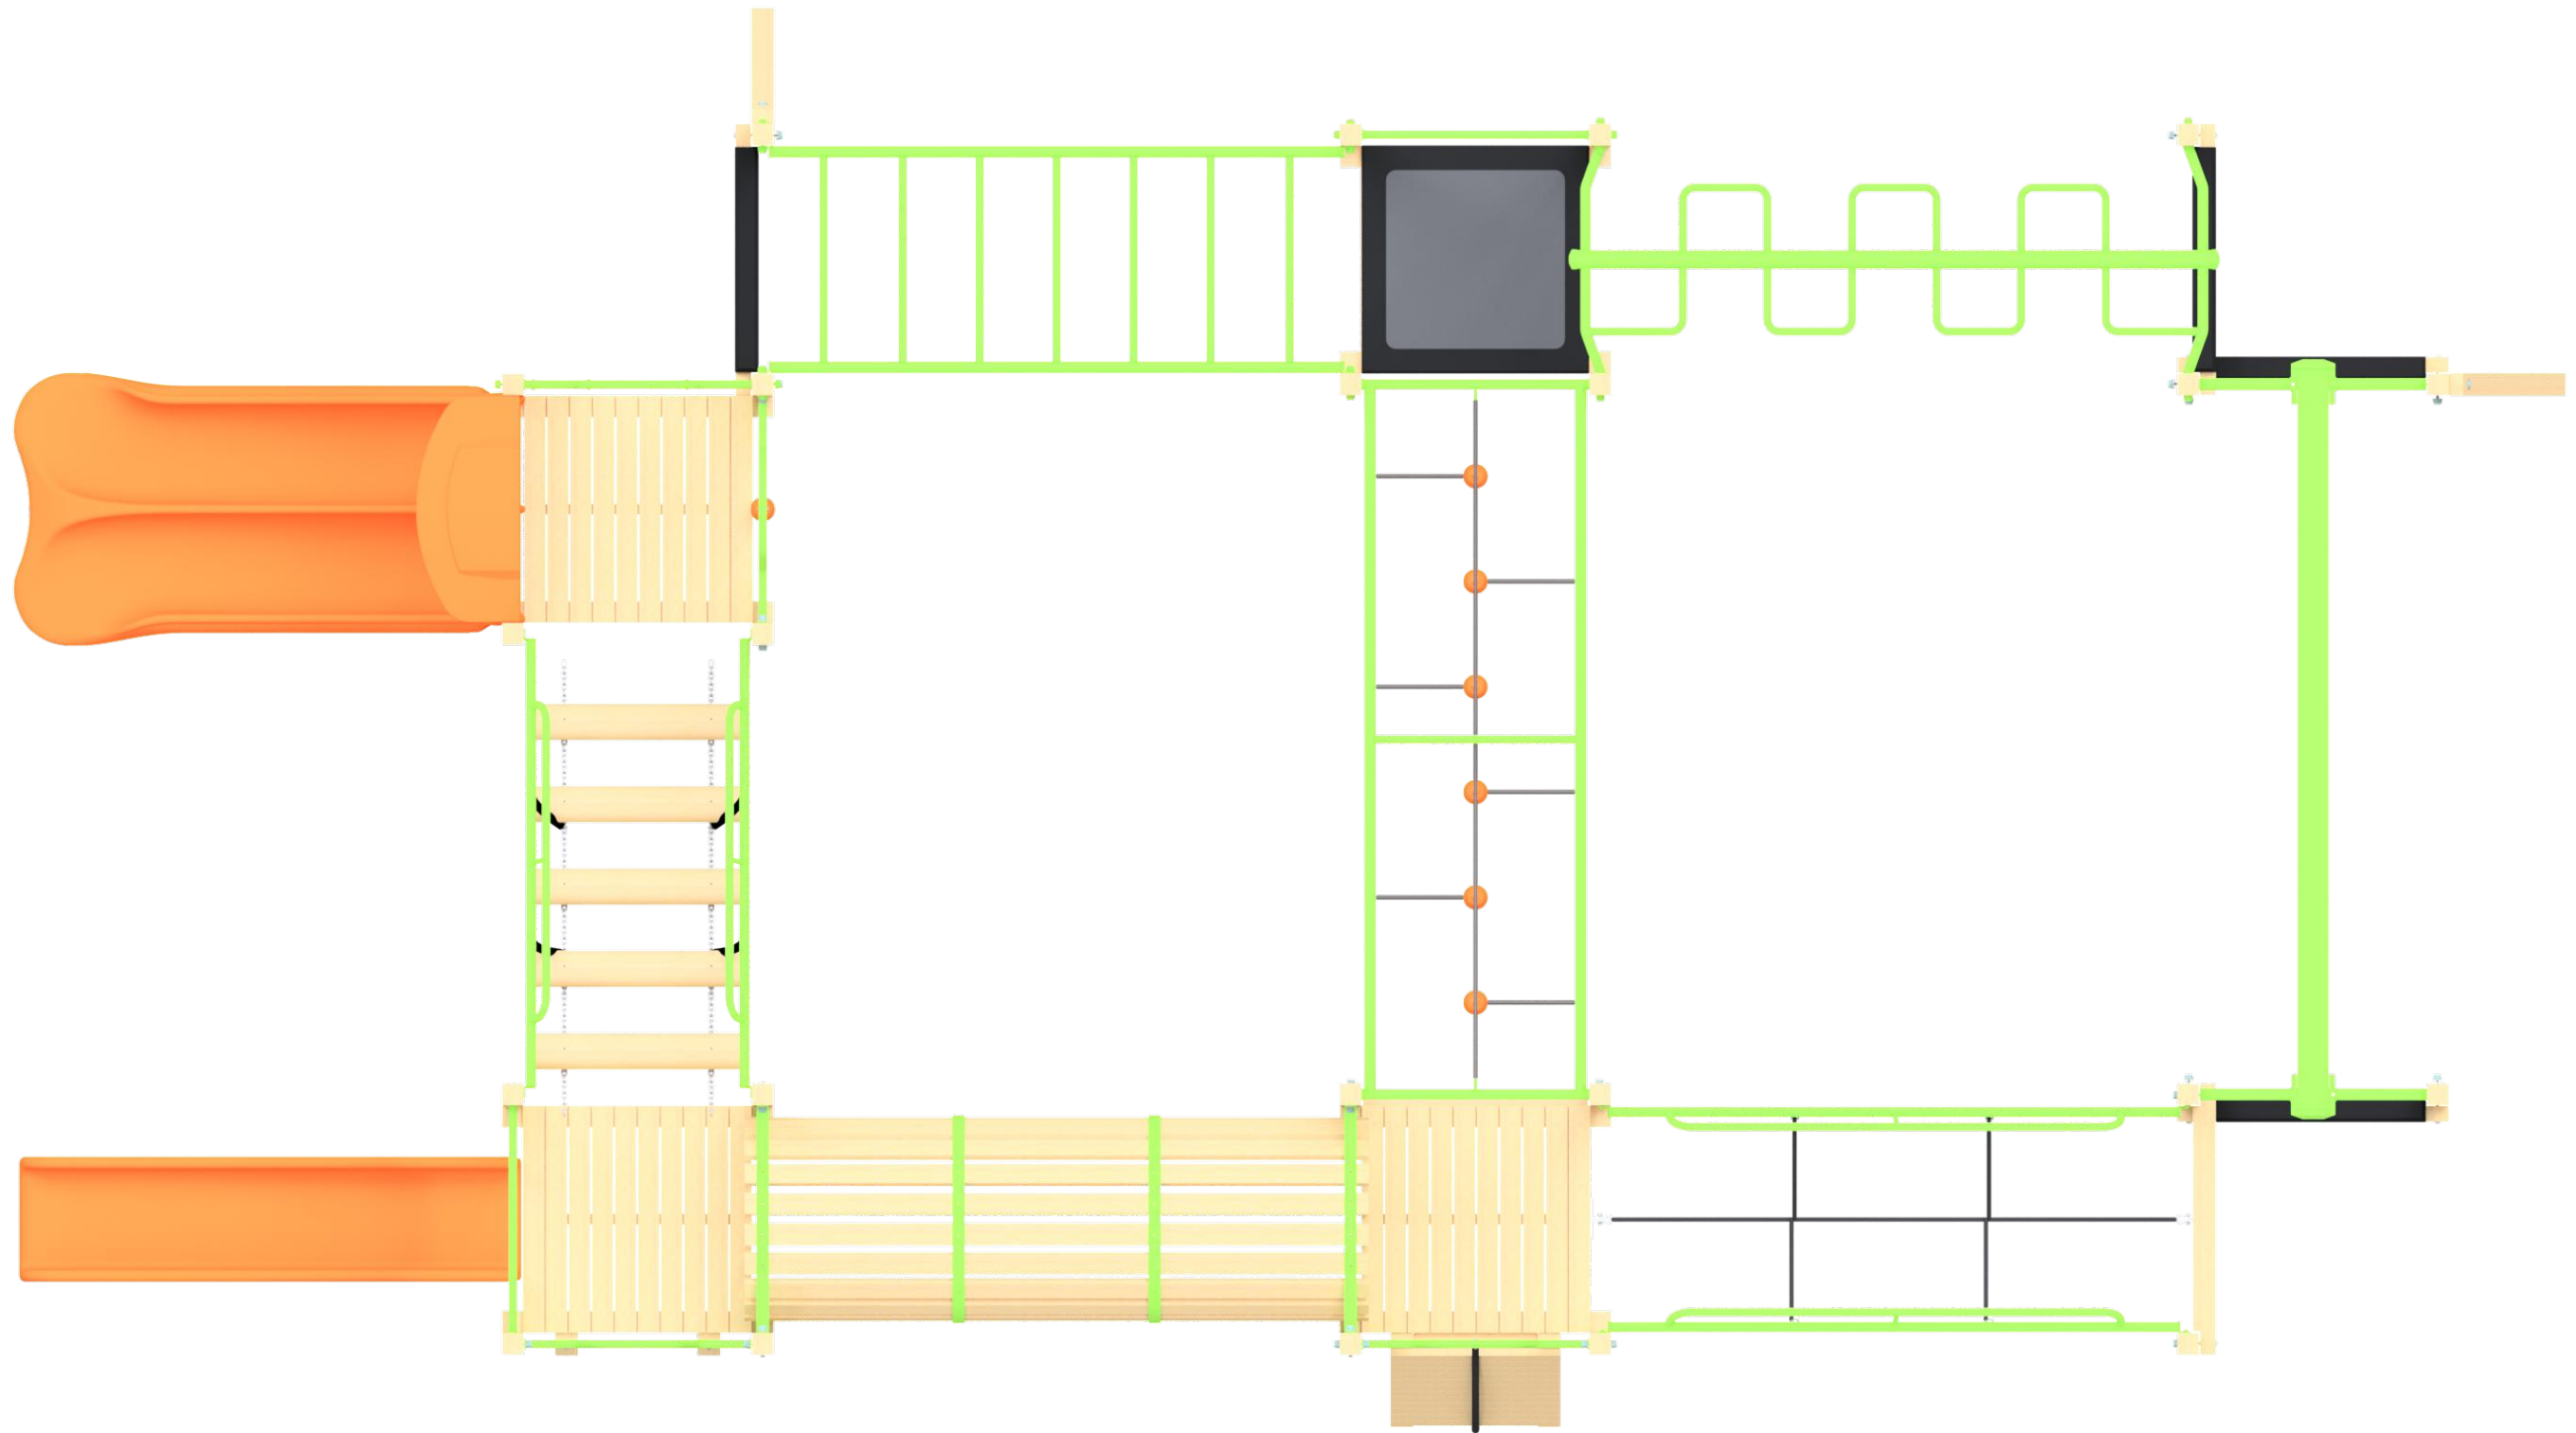

# TR332 - Timbaplay TP

# TR332 - Timbaplay TP

1 : 100 @ A3

**Fallzones**

**Plan View**

**Front Elevation**

**Right Elevation**

Technical Information	
Main Dimension	13475 x 8422
Total Area	114m <sup>2</sup>
Max FHO	2200mm
Heaviest Part	
Compliant to	NZS 5828:2015 AS 4685:2021 EN 1176:2017