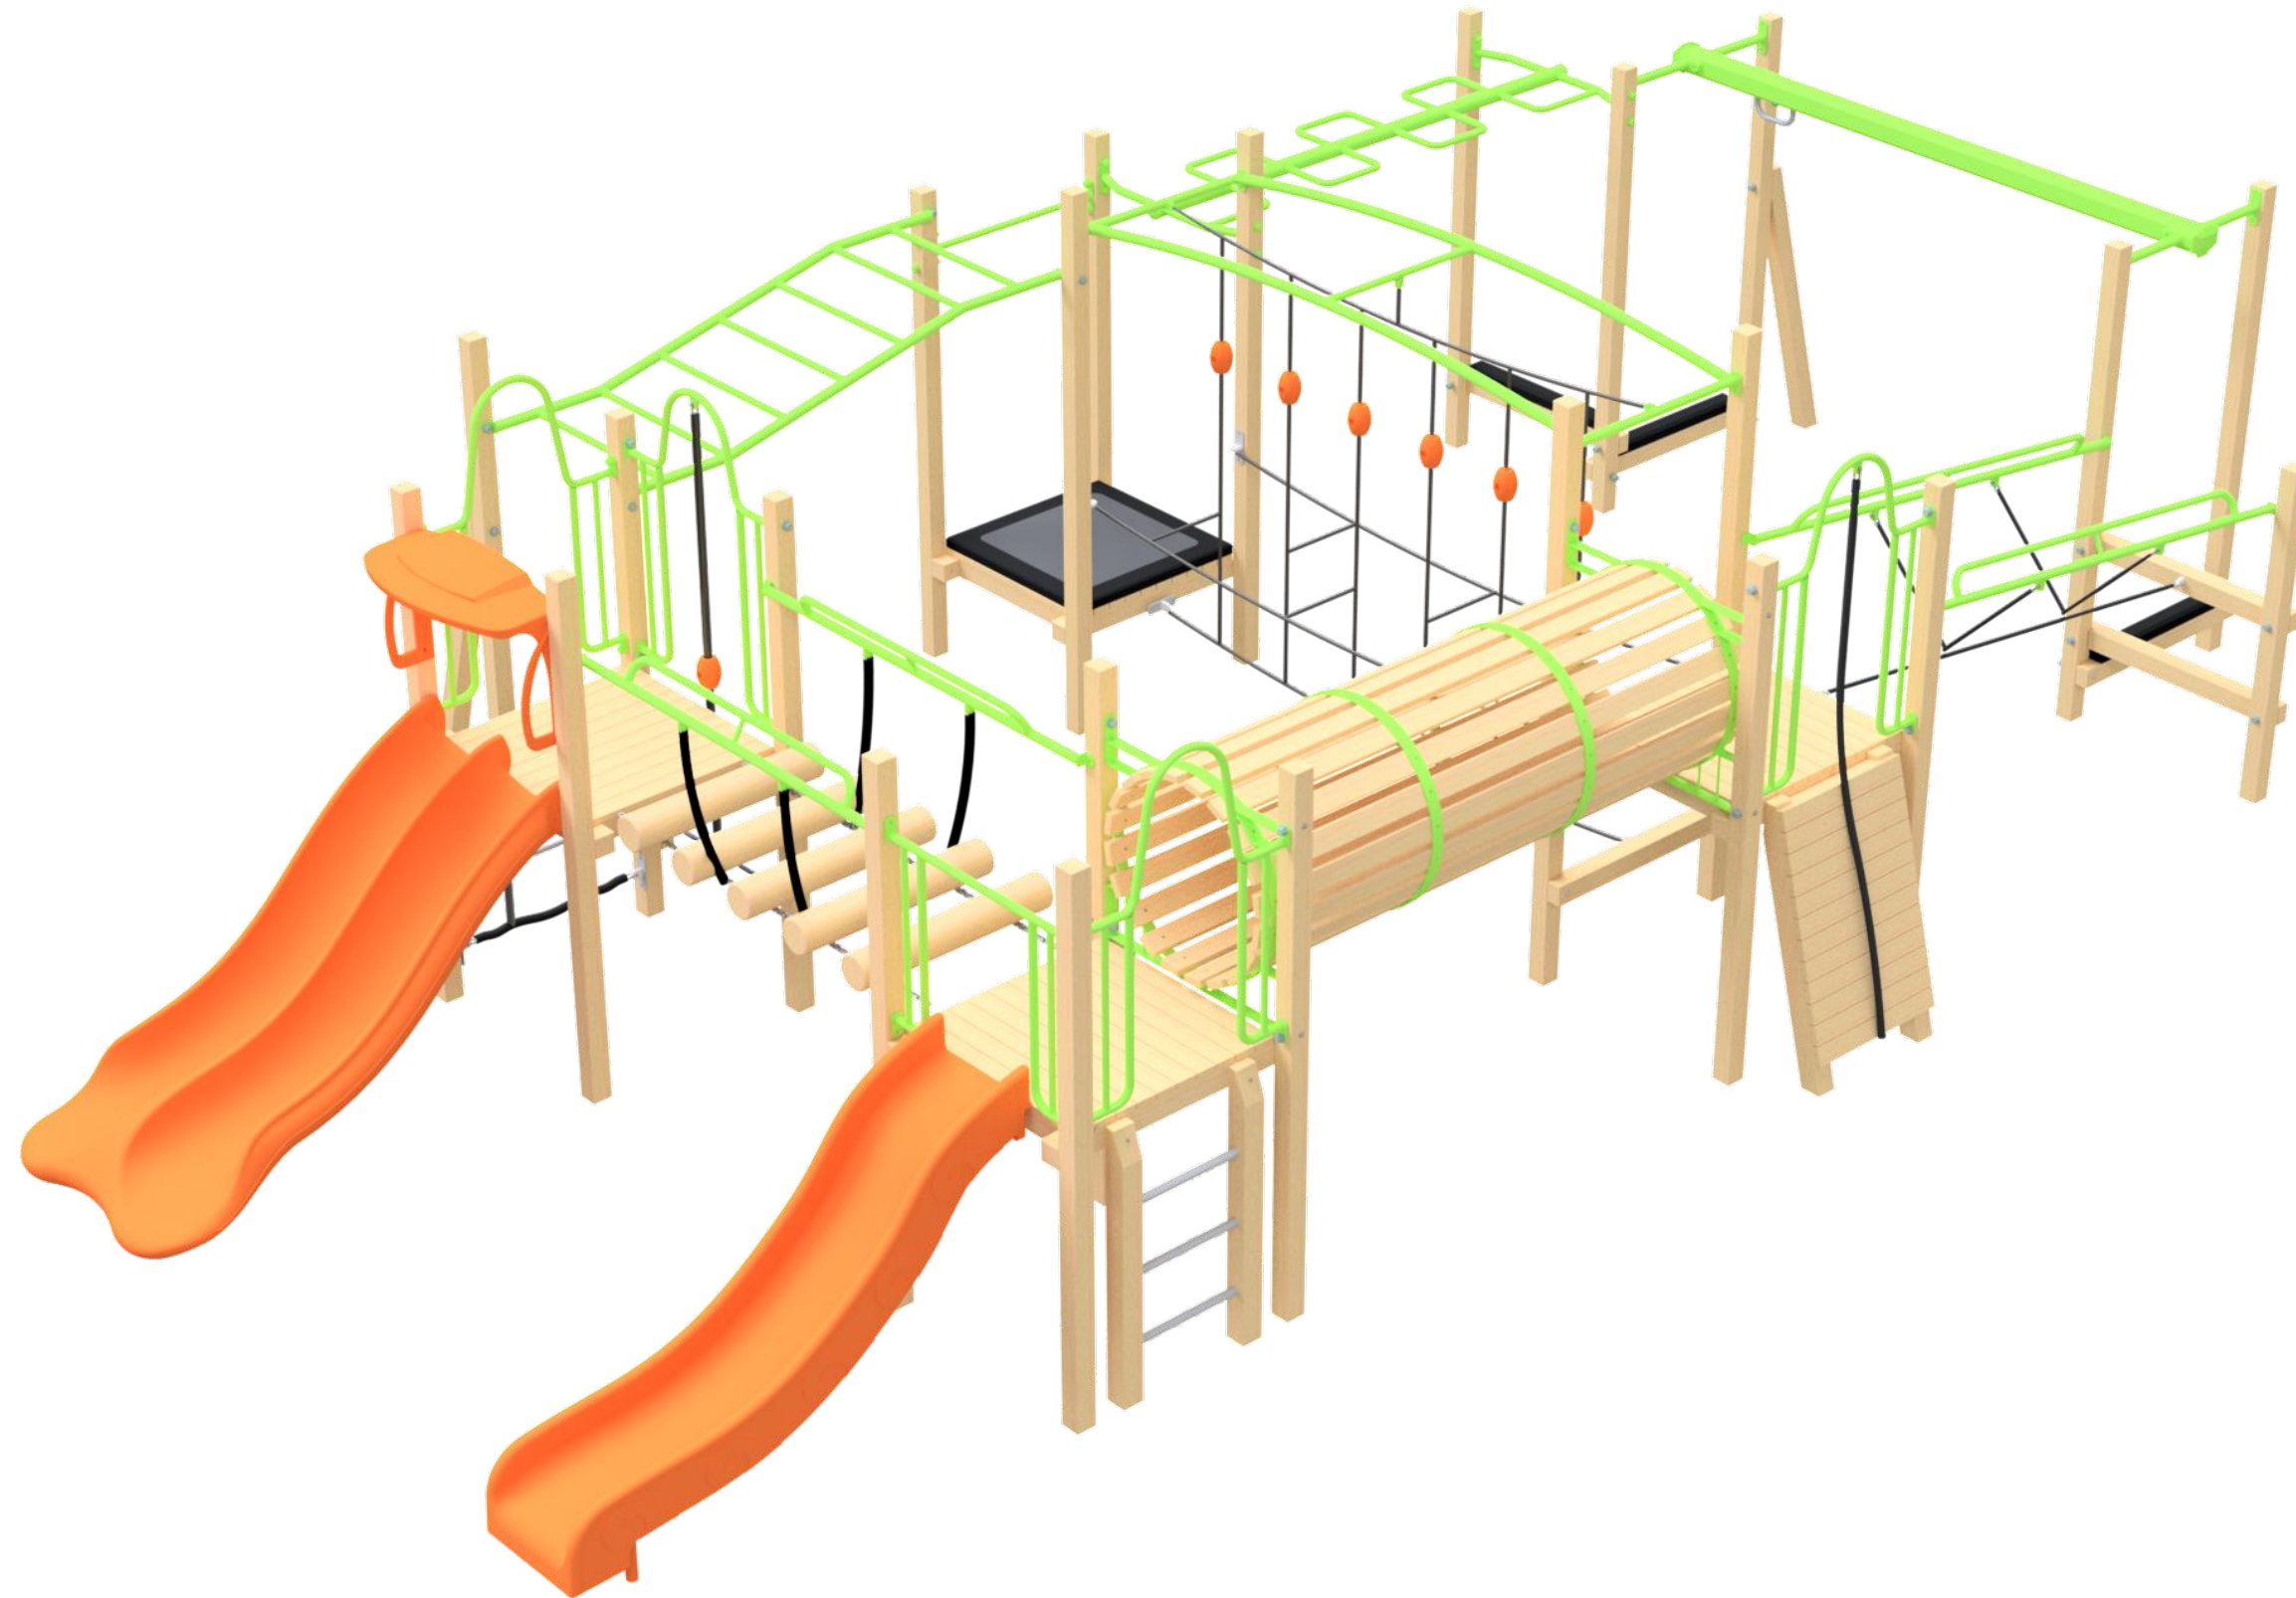

# TR332 - Timbaplay TP

# TR332 - Timbaplay TP

1 : 100 @ A3

**Fallzones**

**Plan View**

**Front Elevation**

**Right Elevation**

Technical Information	
Main Dimension	13475 x 8422
Total Area	114m <sup>2</sup>
Max FHO	2200mm
Heaviest Part	
Compliant to	NZS 5828:2015 AS 4685:2021 EN 1176:2017