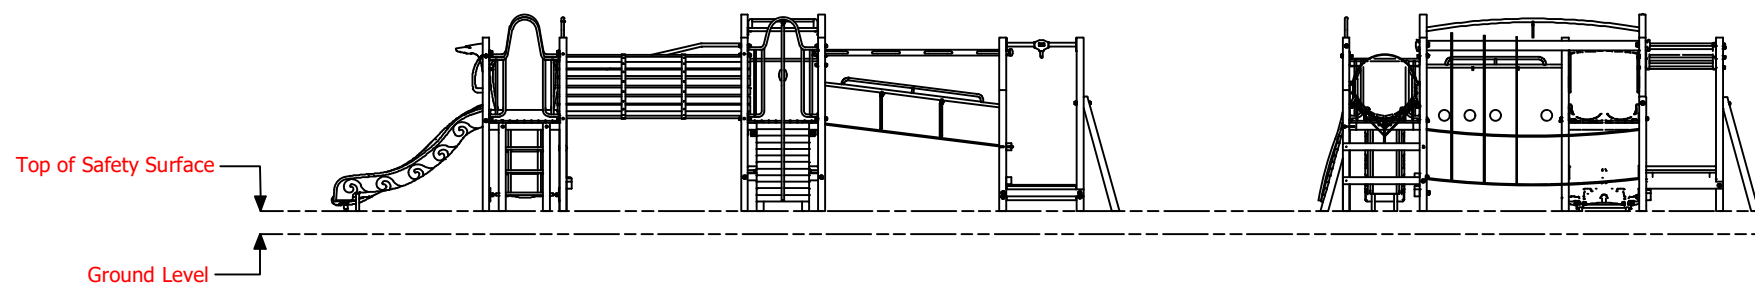

# TR332 - Timbaplay TP

1 : 100 @ A3

**Fallzones**

**Plan View**

**Front Elevation**

**Right Elevation**

Technical Information	
Main Dimension	13475 x 8422
Total Area	114m <sup>2</sup>
Max FHO	2200mm
Heaviest Part	
Compliant to	NZS 5828:2015 AS 4685:2021 EN 1176:2017