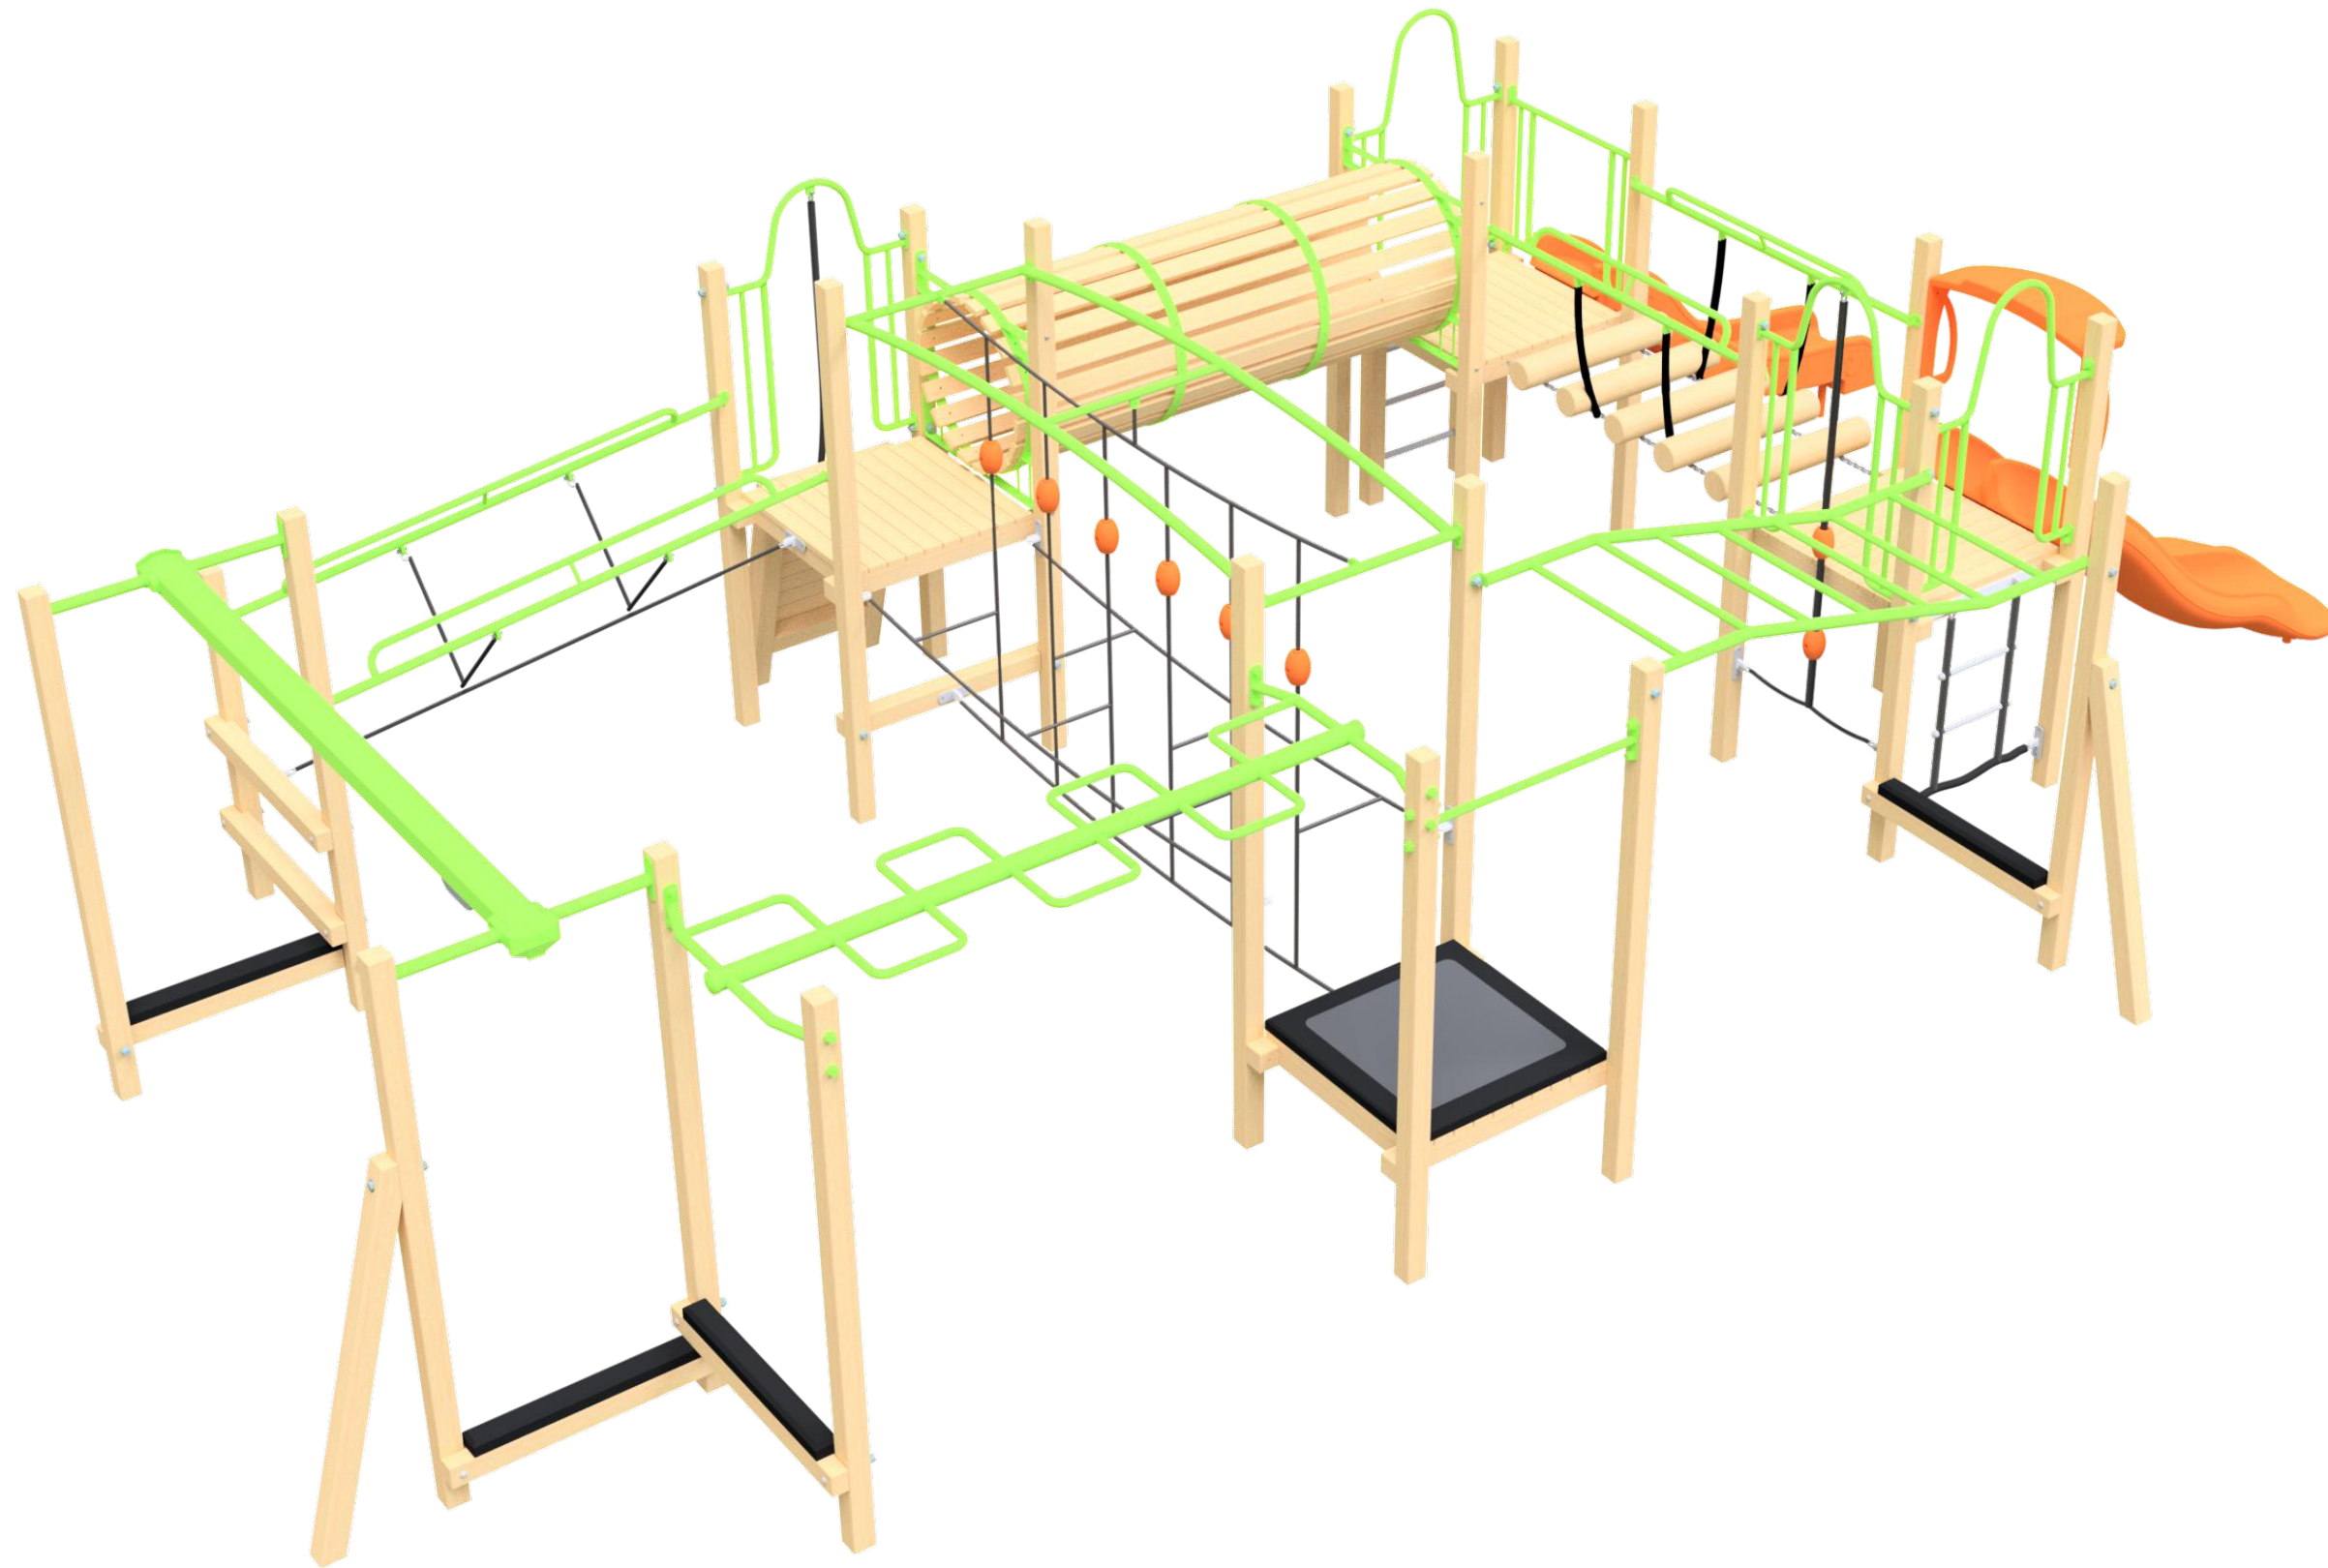

# TR332 - Timbaplay TP

# TR332 - Timbaplay TP

1 : 100 @ A3

**Fallzones**

**Plan View**

**Front Elevation**

**Right Elevation**

Technical Information	
Main Dimension	13475 x 8422
Total Area	114m <sup>2</sup>
Max FHO	2200mm
Heaviest Part	
Compliant to	NZS 5828:2015 AS 4685:2021 EN 1176:2017