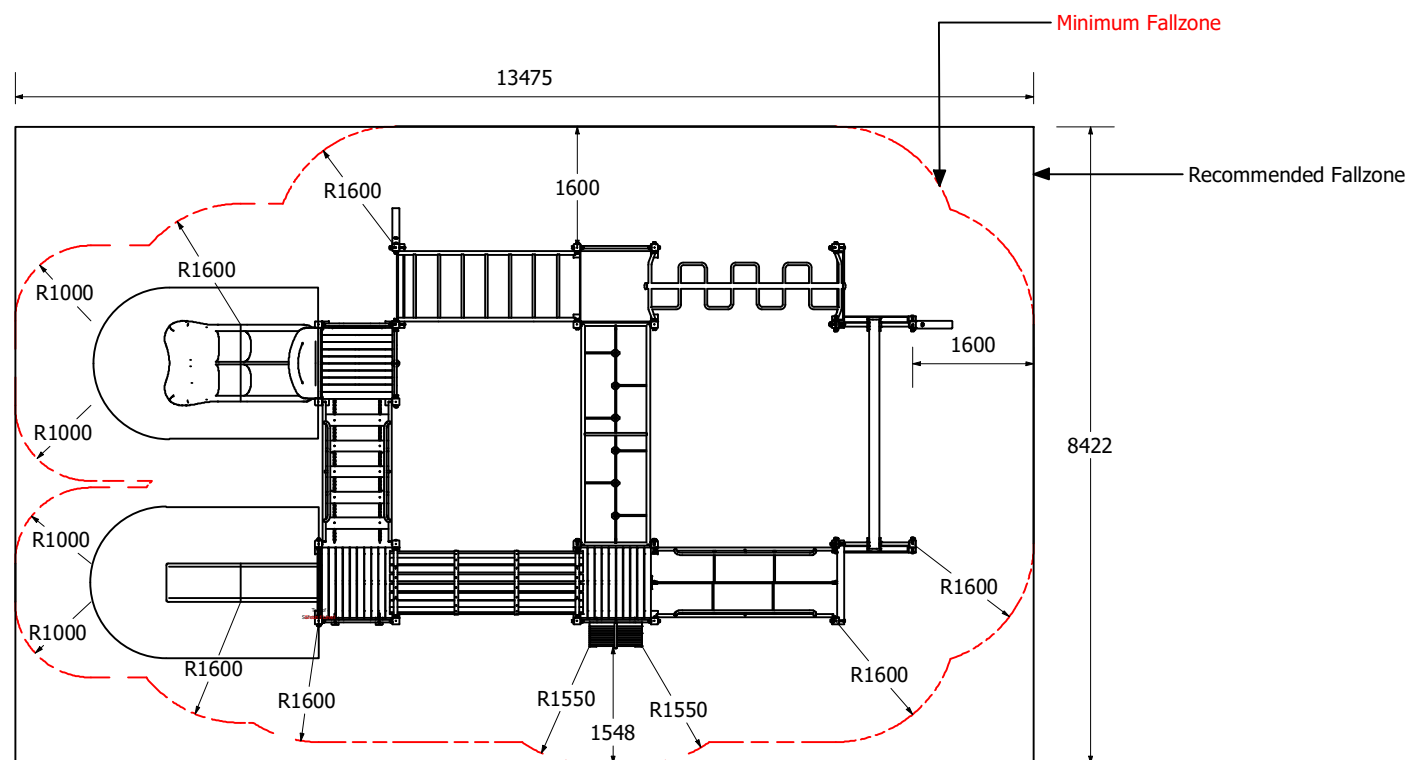

# TR332 - Timbaplay TP

# TR332 - Timbaplay TP

1 : 100 @ A3

**Fallzones**

**Plan View**

**Front Elevation**

**Right Elevation**

Technical Information	
Main Dimension	13475 x 8422
Total Area	114m <sup>2</sup>
Max FHO	2200mm
Heaviest Part	
Compliant to	NZS 5828:2015 AS 4685:2021 EN 1176:2017