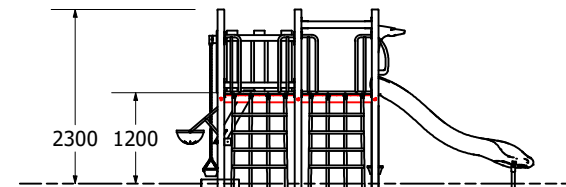

### Right Elevation

Technical Information	
Main Dimension	8340 x 5940
Total Area	45m <sup>2</sup>
Max FHO	1200
Heaviest Part	60kg
Compliant to	NZS 5828:2015 AS 4685:2017 EN 1176:2008

**Please note: This playground is easily accessible for those under 36 months**