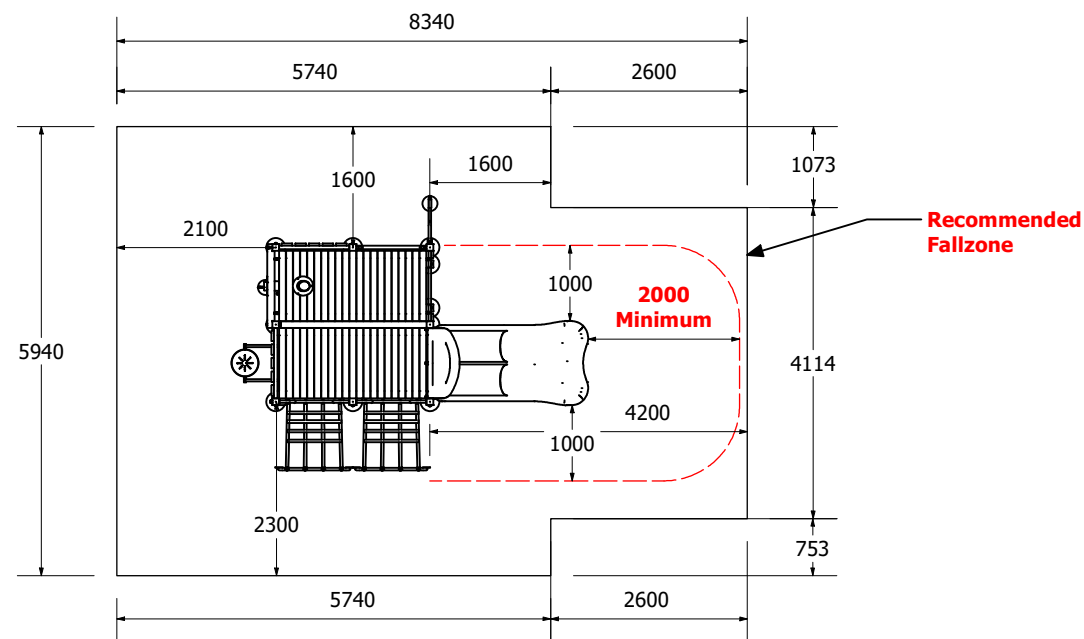

1:100 @ A3

Fallzones

Front Elevation

Right Elevation

Technical Information	
Main Dimension	8340 x 5940
Total Area	45m²
Max FHO	1200
Heaviest Part	60kg
Compliant to	NZS 5828:2015 AS 4685:2017 EN 1176:2008

Please note: This playground is easily accessible for those under 36 months

REVISION HISTORY			
REV	DESCRIPTION	DATE	BY
2	Creation	20/02/2020	Sam