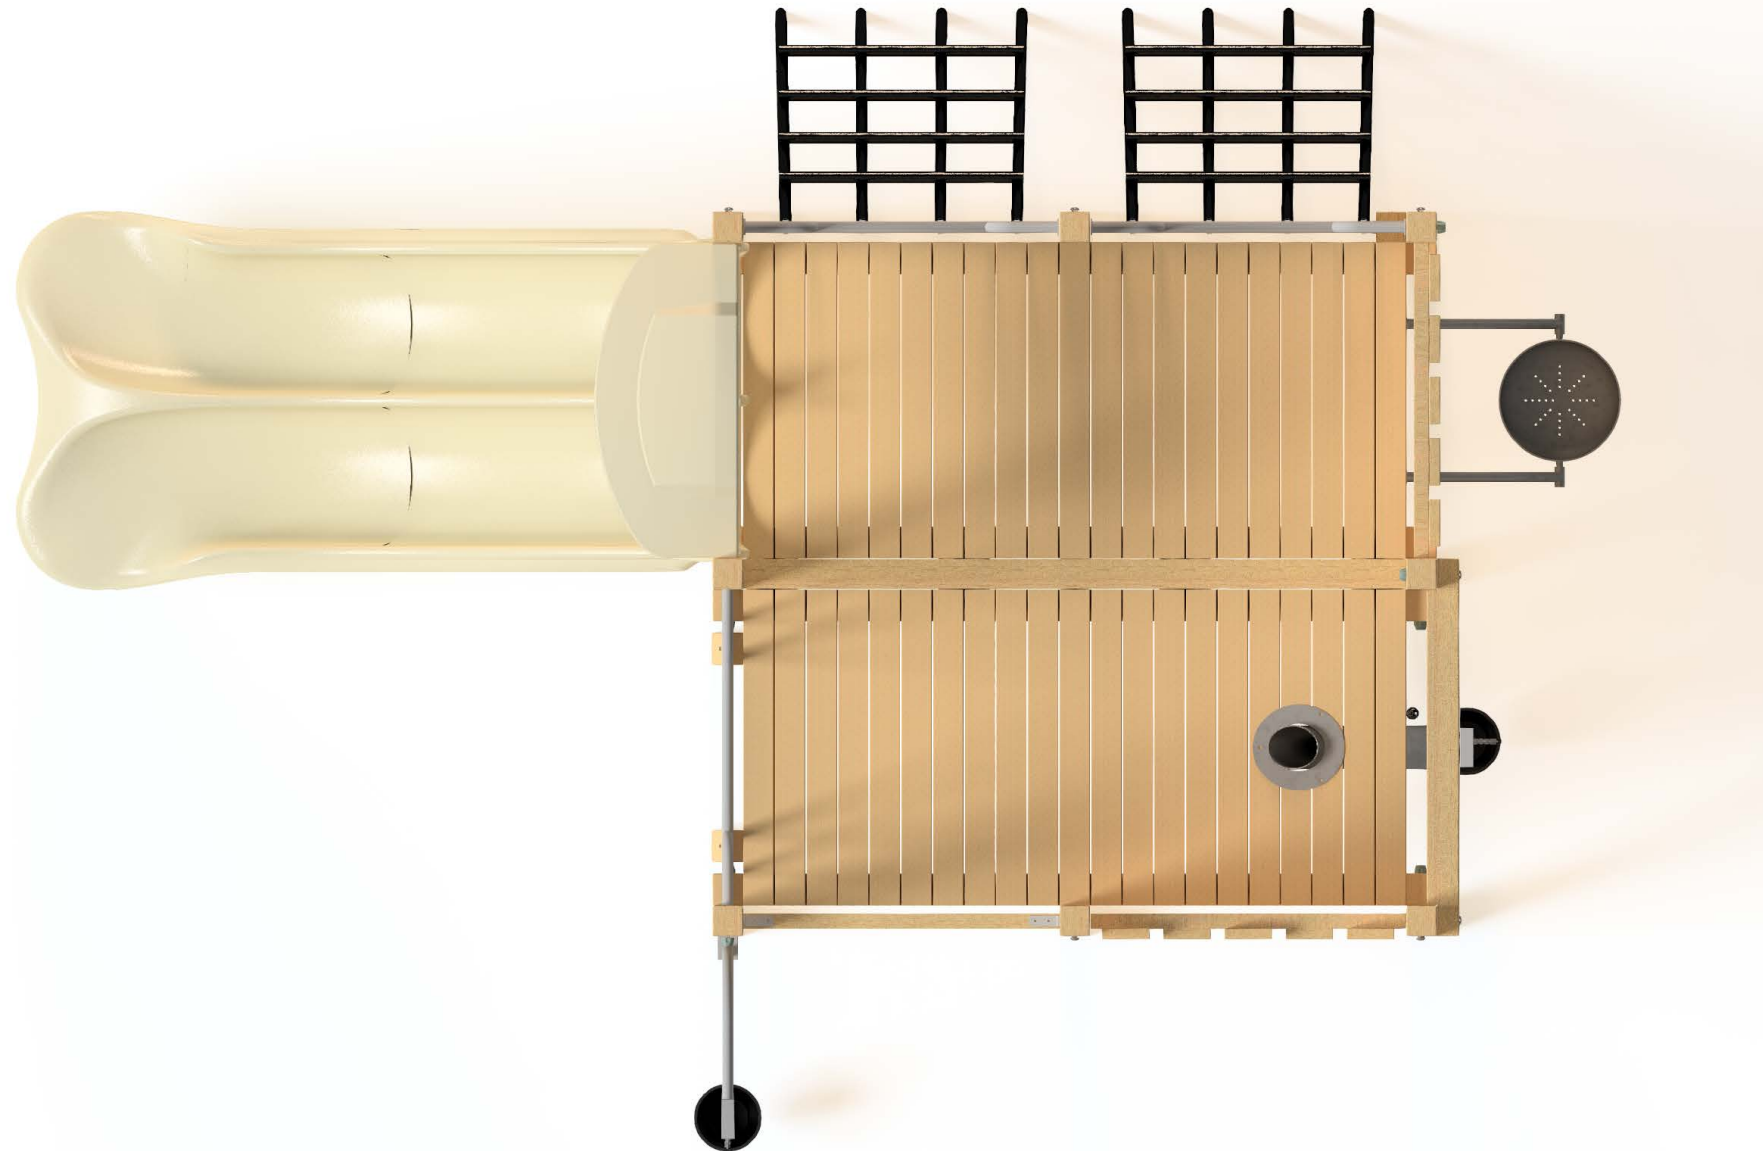

Sandplay 221