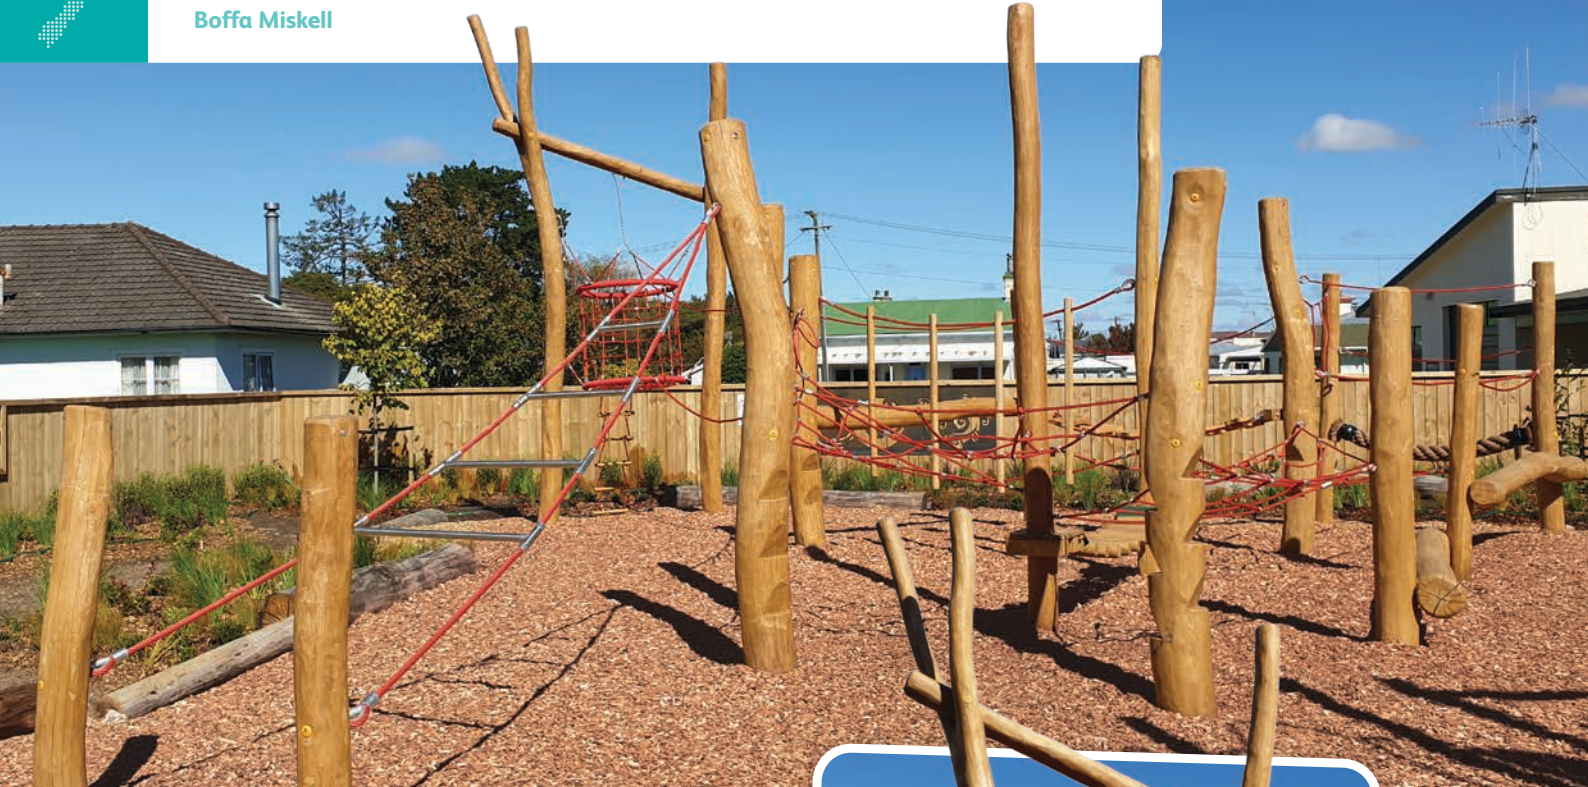

State of Play

Our Portfolio of Play 2021

Version 9

Marton (Te Āhuru Mōwai) Playground | Manawatu NZ

Boffa Miskell

Spectacular
community
playspace

Marton (Te Āhuru Mōwai) Playground | Manawatu NZ

Boffa Miskell

Longest
and most
diverse
swingset
in NZ

Inclusive
fun with
water play

Poppy
themed park
blossoms with
historical
value

Vibrant
amusement &
all-inclusive play
innovation

Adventure
meets
nature
- a community
statement

Flying Fox
integrated with
Wobbly Wood
Tower

Culture
themed
playspace

Fun Fact!

Our new pergola swing set compliments a Japanese garden theme that features 7 timber palings symbolizing good luck.

Sunny Crescent Playground | Auckland NZ