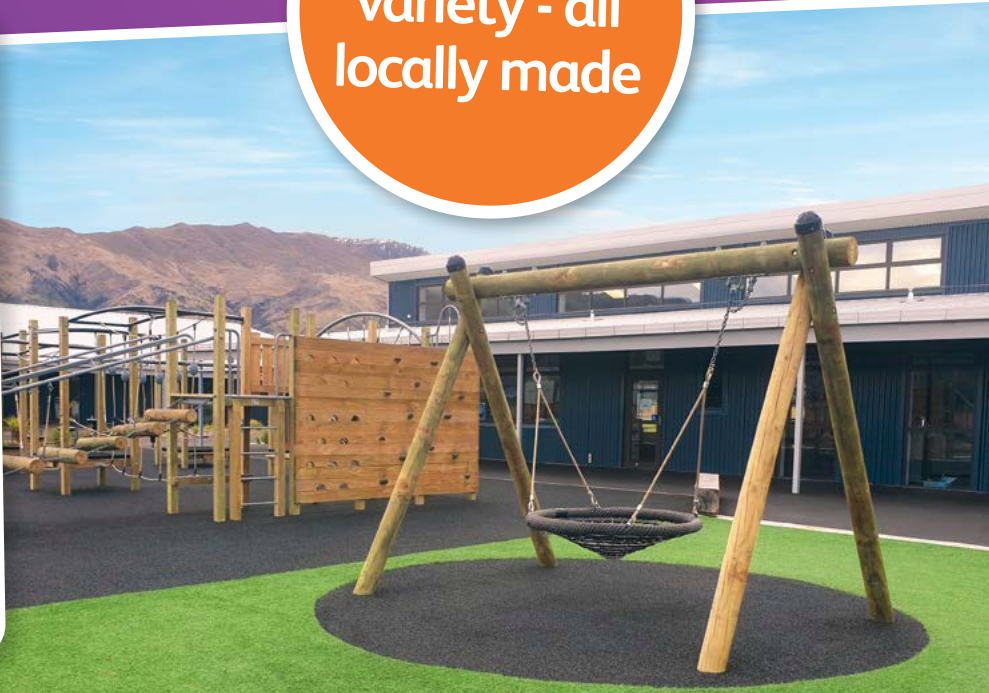

State of Play

Our Portfolio of Play 2020

The year in which outdoor play
became more important than ever

Inclusive play...
blending with
nature

**Unique
seaside
adventure**

Maximum
play in
minimal
space

Ninja course with community collaboration

TE KURA O TAKE KARARA – Wanaka NZ

Kamo Marsh

Product variety - all locally made

All ages,
stages and
abilities

Out of the Box

Inspired by the idea of life-sized building blocks, enjoy the freedom to construct your own irresistible play equipment.

Archibald Tower – Auckland NZ

Auckland City Council

Environmental
feel, look and
theme

Tower
draw card
mixed with
traditional

Te Inuwai Playground – Hamilton NZ

Fuhler Contracting Ltd

Community involvement

100%
unique

**Sloped site?
Utilise our unique
programming**

Subtle mix
of materials

Custom
theme and
manufacture

Inclusive
play ship

Interactive
electronic
play

Customised
wobbly wood

Town Basin – Location NZ

WSP New Zealand