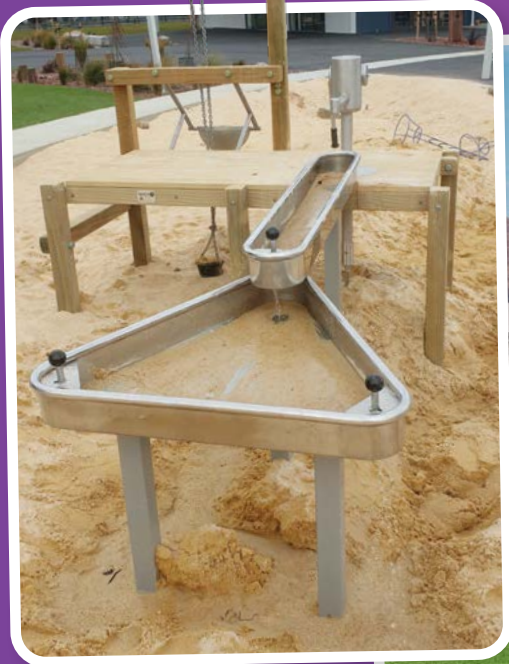

TE KURA O TAKE KARARA – Wanaka NZ

Kamo Marsh

Product variety - all locally made