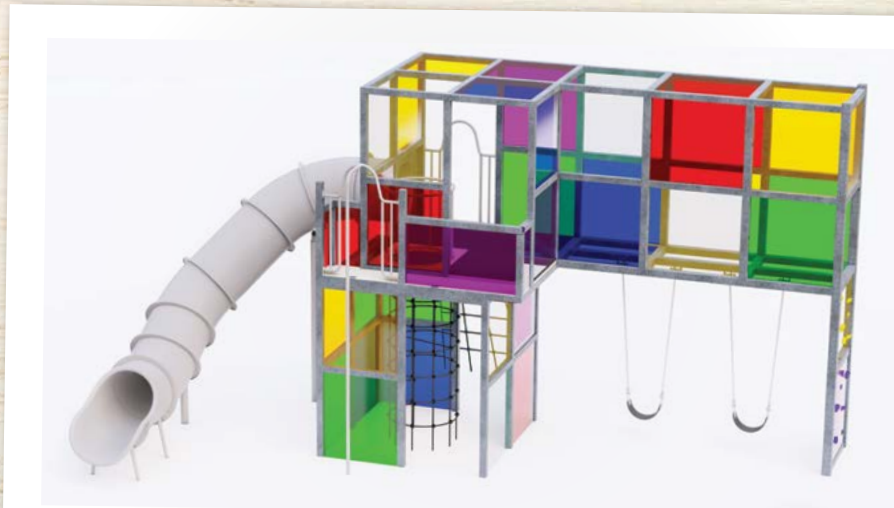

TE KURA O TAKE KARARA – Wanaka NZ

Kamo Marsh

Product variety - all locally made

All ages,
stages and
abilities

Out of the Box

Inspired by the idea of life-sized building blocks, enjoy the freedom to construct your own irresistible play equipment.