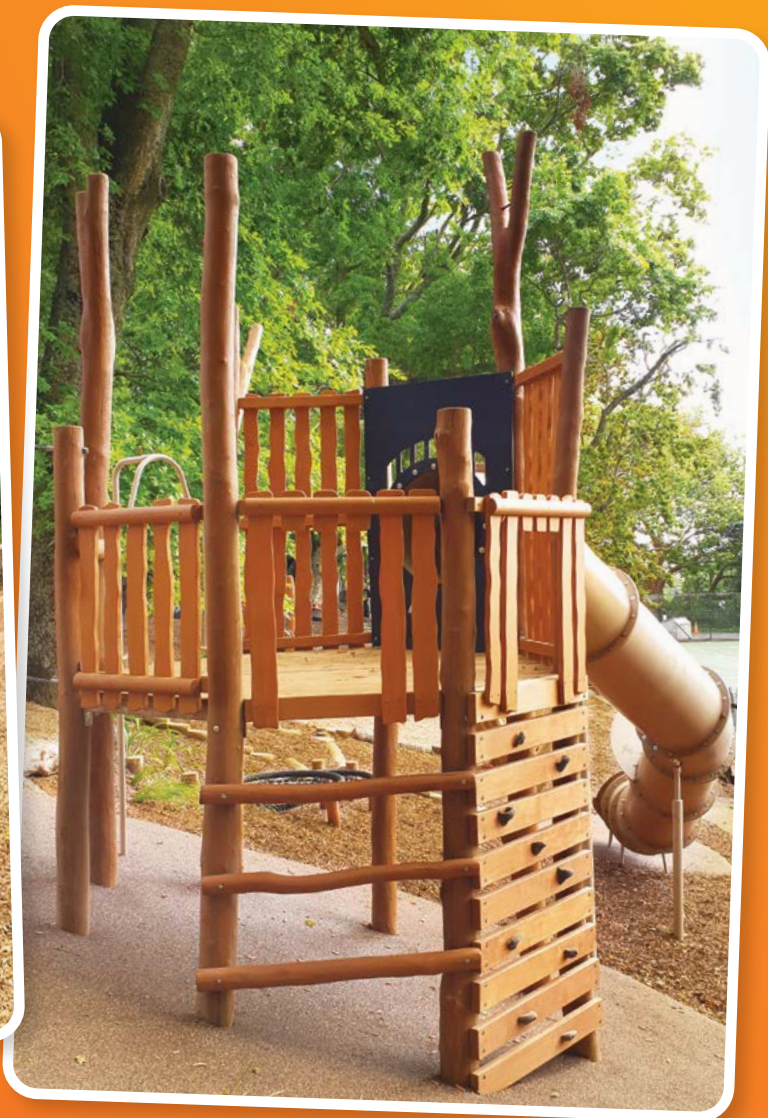

TE KURA O TAKE KARARA – Wanaka NZ

Kamo Marsh

Product variety - all locally made

All ages,
stages and
abilities

Out of the Box

Inspired by the idea of life-sized building blocks, enjoy the freedom to construct your own irresistible play equipment.

**Sloped site?
Utilise our unique
programming**

Subtle mix
of materials

Custom
theme and
manufacture

Inclusive
play ship

Interactive
electronic
play

Customised
wobbly wood

Town Basin – Location NZ

WSP New Zealand