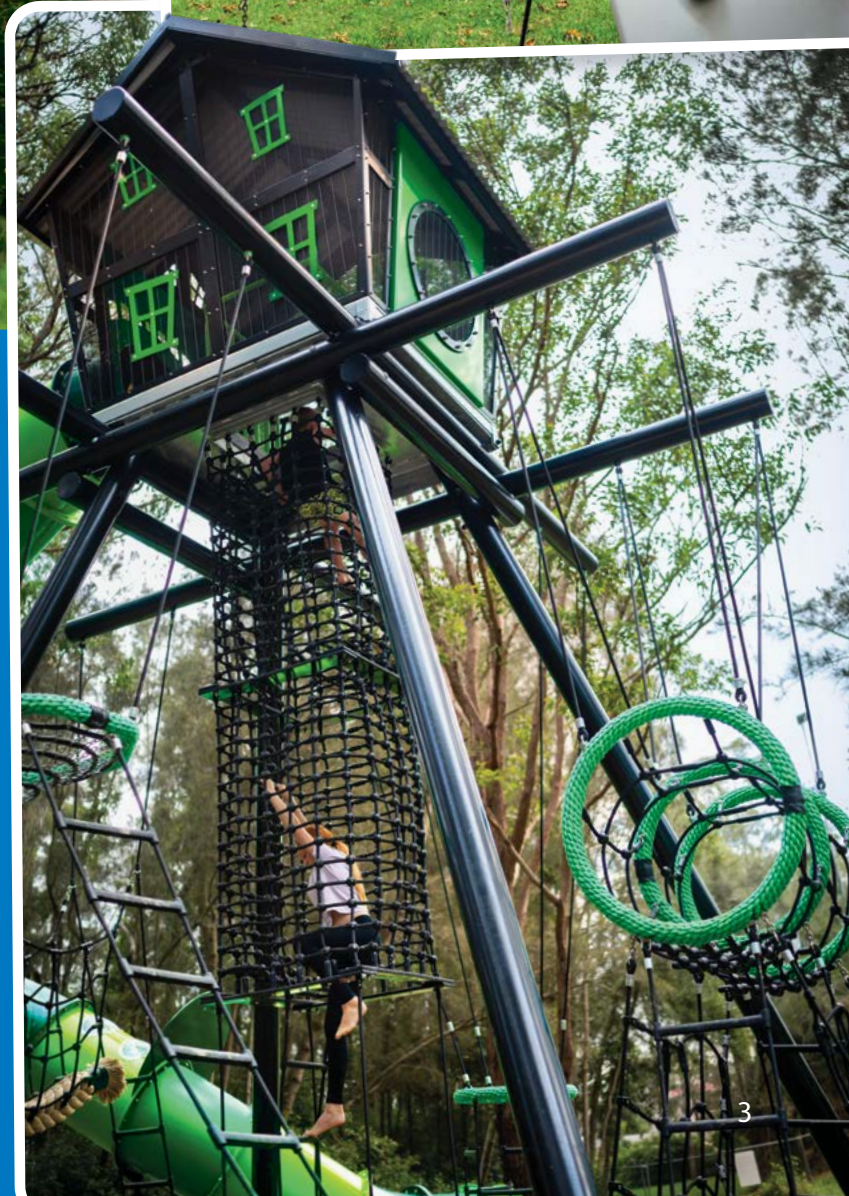

State of Play

Our Portfolio of Play 2020

The year in which outdoor play
became more important than ever

Inclusive play...
blending with
nature

**Unique
seaside
adventure**

Maximum
play in
minimal
space

Ninja course with community collaboration

TE KURA O TAKE KARARA – Wanaka NZ

Kamo Marsh

Product variety - all locally made

All ages,
stages and
abilities

Out of the Box

Inspired by the idea of life-sized building blocks, enjoy the freedom to construct your own irresistible play equipment.

Archibald Tower – Auckland NZ

Auckland City Council

Environmental
feel, look and
theme

Tower
draw card
mixed with
traditional

Te Inuwai Playground – Hamilton NZ

Fuhler Contracting Ltd

Community involvement

100%
unique