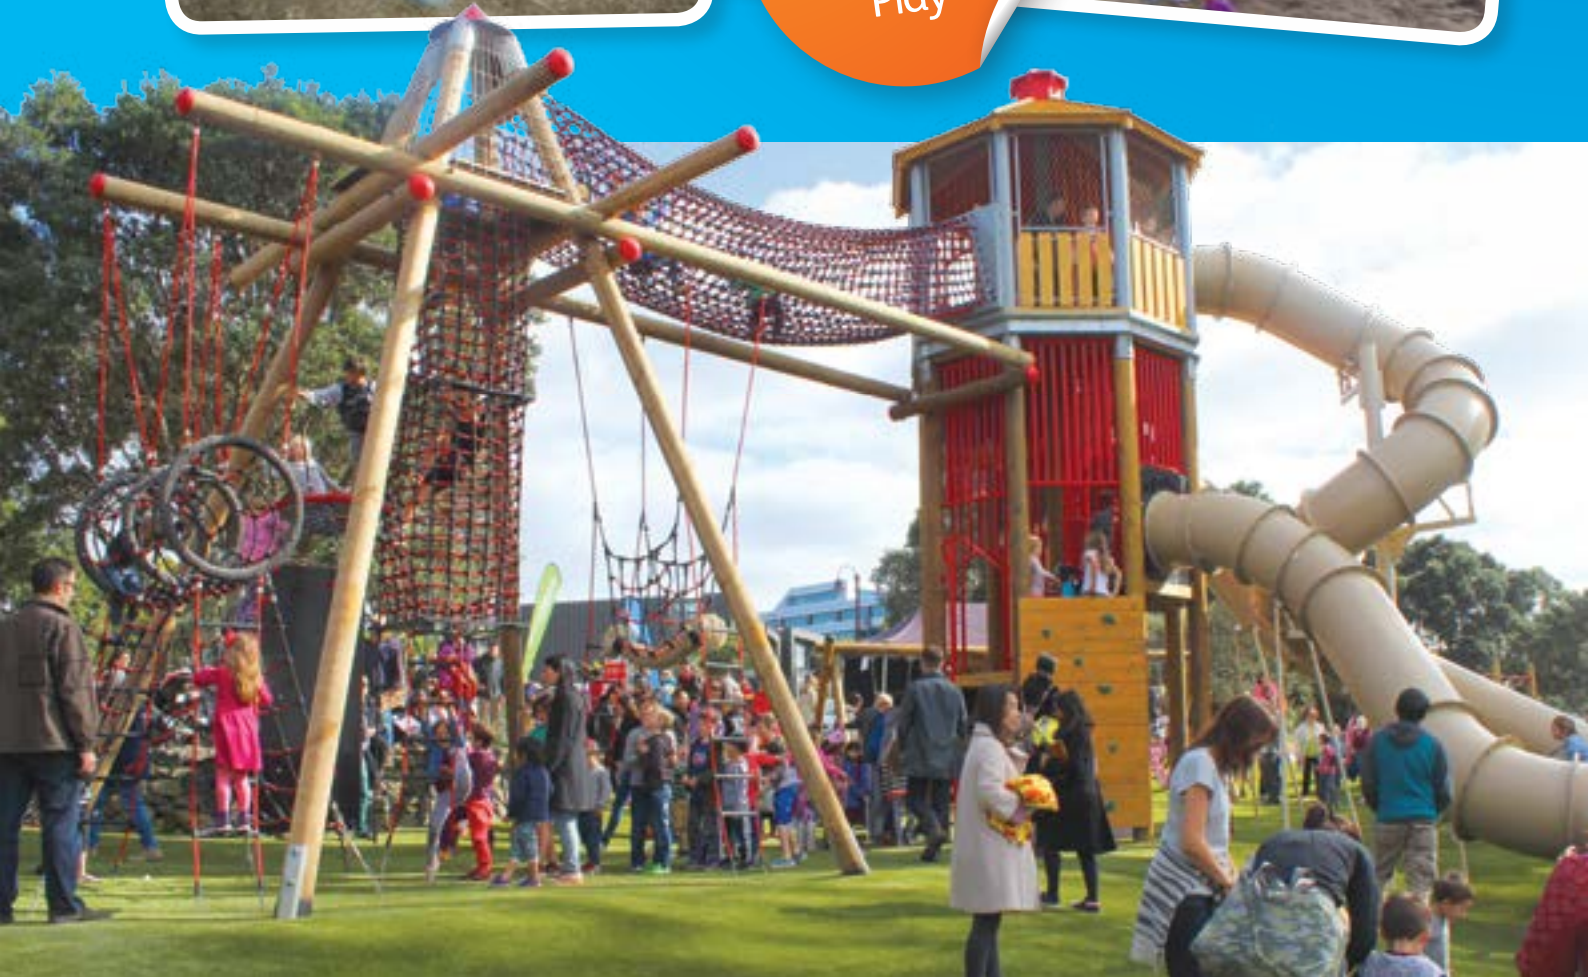

We hope they put a smile on your face too and we look forward to co-creating many more play spaces with you in 2017.

The height of fun at Western Park

The customised towers were complemented by other unique equipment and specialised tube slides to suit the unique site and create a place for fun, well-being and memories.

People power in Takapuna

The Takapuna community came together to create a fun-filled playground like no other, that's loved and can be used by all in the neighbourhood.

**Sand &
Water
Play**

playgroundcentre.com