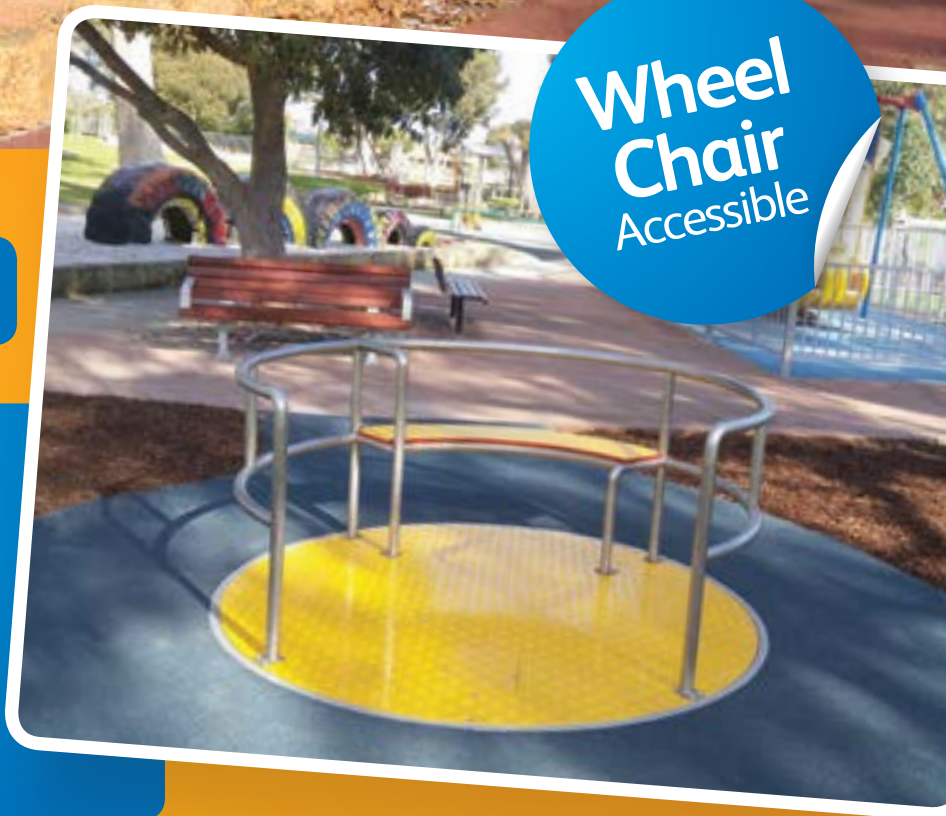

Churchill Park's sea of fun!

All aboard the Play Ship Pinta for hours of interactive and creative fun. Clever design, naturally beautiful timber and climbing nets stimulate the imagination. A wonderful complement to the other all-accessible equipment in the park.

Sculpture Park, Mundaring – WA

The ultimate flight

It was the ‘piece de resistance’ that earned rave reviews for a quirky Perth playground: a Jarrah timber flying fox. Our amazing software made it simple, right down to the precise cable speeds and seat heights for the perfect blend of exhilaration and safety.

Caterpillar Park, Mandurah – WA

A carousel for everyone

Play is better when everyone can access it! This carousel promotes fun and all-inclusive play.

Wheel
Chair
Accessible

Yanchep, Jindowie – WA

Bee happy at Yanchep!

A space for busy little bodies, this playground boasts a Birds Nest Tower, Basket Swing and Bee Rocker – all inclusive and all fun for bodies of all ages!

Blank canvas to masterpiece

We work with many community groups who want to make a difference in their communities. The Country Women's Association in the Clare Valley is just one of these. They successfully turned an empty, flat site into a beautiful, natural space and thrilling adventure playground.